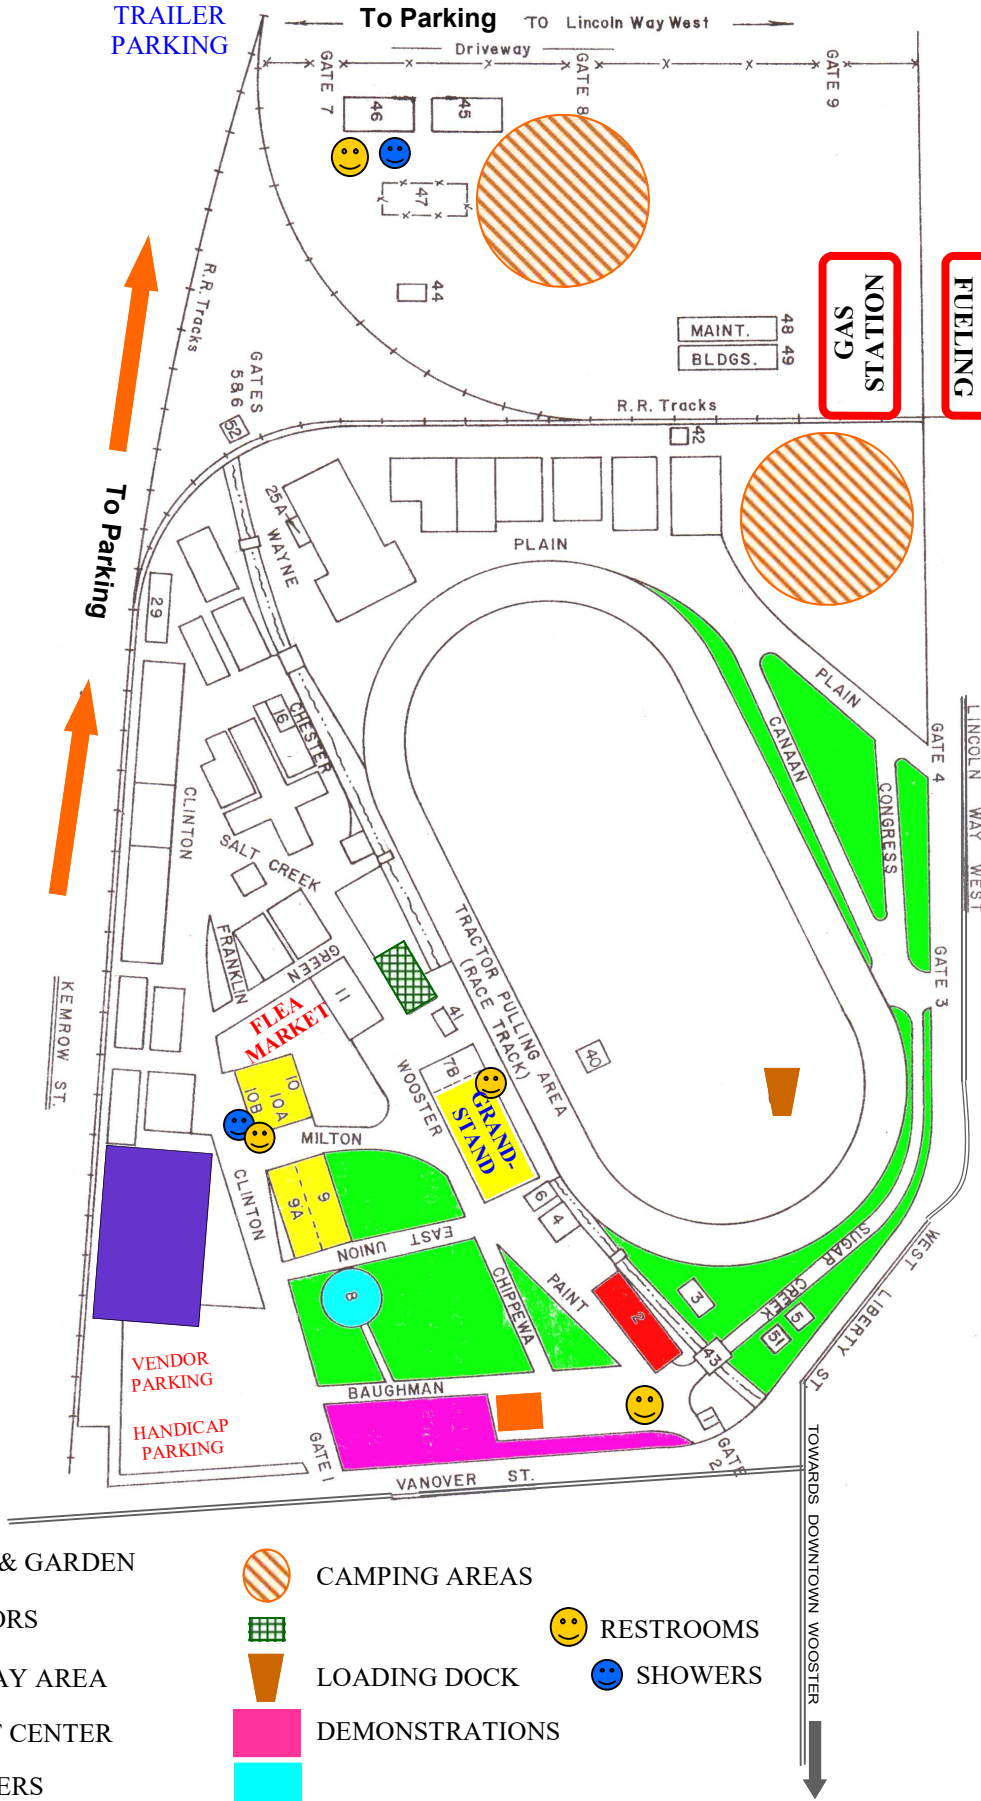

WEST

TRAILER PARKING

To Parking

TO Lincoln Way West

US 30

US 30

US 30

-  LAWN & GARDEN
-  VENDORS
-  DISPLAY AREA
-  EVENT CENTER
-  CHAPTERS

-  CAMPING AREAS
-  LOADING DOCK
-  DEMONSTRATIONS
-  RESTROOMS
-  SHOWERS

TRUCK FUELING

GAS

NORTH

Drive-Thru

East of Chicago

TOWARDS DOWNTOWN WOOSTER