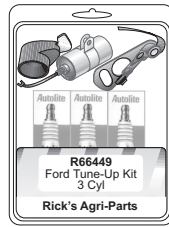

Ignition, Tune-up Kits and Related Components

Our #	DESCRIPTION	EQUIVALENT	TRACTOR MODEL
1	R61924 Ignition Kit (Points, Condenser, Rotor) Fits Original Motorcraft Distributor	C5AF12171C C5NF12300A C5NF12200A	2000, 3000, 4000, 5000, 2600, 3600, 4600, 6600, 6700, 2610, 3610, 4610, Ind. 230A, 231, 234, 2110LCG, 334, 335, 340, 340A, 3400, 3500, 3550, 420, 445, 4110LCG, 4400, 4500, 515, 530A, 531, 535, 540, 540A, 545, 550, 5500, 555, 5550
2	R66449 Tune-up Kit - 3 Cylinder Fits Original Motorcraft Distributor (Points, Condenser, Rotor, 3 Autolite 405 Spark Plugs)	309788 F251194 251194	2000, 3000, 4000, 2600, 3600, 4600, 2610, 3610, 4610, Ind. 230A, 231, 234, 2110LCG, 334, 340, 340A, 3400, 3500, 3550, 420, 445, 4110LCG, 4400, 4500, 515, 530A, 531, 535, 540, 540A, 545, 550, 555
3	R66450 Tune-up Kit - 4 Cylinder Fits Original Motorcraft Distributor (Points, Condenser, Rotor, 4 Autolite 405 Spark Plugs)	309788x1 86548834x1	5000, 6600, 6700, Ind. 5500, 5550
4	R66642 Complete Tune-up Kit - 3 Cylinder Fits Original Motorcraft Distributor (Points, Condenser, Rotor, Dust Cover, Dust Cover O'Ring, Distributor Cap, Custom Fit Spark Plug Wires, 3 Autolite 405 Spark Plugs)		
5	R66625 Distributor Cap - 3 Cylinder Fits Original Motorcraft Distributor	C5NF12106A	2000, 3000, 4000, 2600, 3600, 4600, 2610, 3610, 4610, Ind. 230A, 231, 234, 2110LCG, 334, 340, 340A, 3400, 3500, 3550, 420, 445, 4110LCG, 4400, 4500, 515, 530A, 531, 535, 540, 540A, 545, 550, 555
6	R61522 Dust Cover Fits Original Motorcraft Distributor	C5NF12239AA	2000, 3000, 4000, 5000, 2600, 3600, 4600, 6600, 6700, 2610, 3610, 4610, Ind. 230A, 231, 234, 2110LCG, 334, 335, 340, 340A, 3400, 3500, 3550, 420, 445, 4110LCG, 4400, 4500, 515, 530A, 531, 535, 540, 540A, 545, 550, 5500, 555, 5550
7	R66564 Custom Spark Plug Wire Set - w/ Coil Wire - 3 Cylinder	DHPN12259A	2000, 3000, 4000, 2600, 3600, 4600, 2610, 3610, 4610, Ind. 230A, 231, 234, 2110LCG, 334, 340, 340A, 3400, 3500, 3550, 420, 445, 4110LCG, 4400, 4500, 515, 530A, 531, 535, 540, 540A, 545, 550, 555
8	R66565 Custom Spark Plug Wire Set - w/ Coil Wire - 4 Cylinder	DHPN12259A D7NN12287A	5000, 6600, 6700, Ind. 5500, 5550
9	R61933 Spark Plug - Autolite 405		2000, 3000, 4000, 5000, 2600, 3600, 4600, 6600, 6700, 2610, 3610, 4610, Ind. 230A, 231, 234, 2110LCG, 334, 335, 340, 340A, 3400, 3500, 3550, 420, 445, 4110LCG, 4400, 4500, 515, 530A, 531, 535, 540, 540A, 545, 550, 5500, 555, 5550
10	R61016 Coil - 12 v - Non-resistered	DSTE12029AB	Same as Above