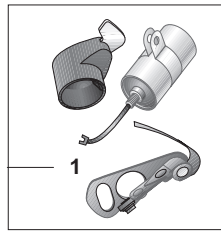

Ignition, Tune-up Kits and Related Components

Our #	DESCRIPTION	EQUIVALENT	TRACTOR MODEL
1	R61924 Ignition Kit (Points, Condenser, Rotor) Fits Original Motorcraft Distributor	C5AF12171C C5NF12300A C5NF12200A	2000, 3000, 4000, 5000, 2600, 3600, 4600, 6600, 6700, 2610, 3610, 4610, Ind. 230A, 231, 234, 2110LCG, 334, 335, 340, 340A, 3400, 3500, 3550, 420, 445, 4110LCG, 4400, 4500, 515, 530A, 531, 535, 540, 540A, 545, 550, 5500, 555, 5550
2	R66449 Tune-up Kit - 3 Cylinder Fits Original Motorcraft Distributor (Points, Condenser, Rotor, 3 Autolite 405 Spark Plugs)	309788 F251194 251194	2000, 3000, 4000, 2600, 3600, 4600, 2610, 3610, 4610, Ind. 230A, 231, 234, 2110LCG, 334, 340, 340A, 3400, 3500, 3550, 420, 445, 4110LCG, 4400, 4500, 515, 530A, 531, 535, 540, 540A, 545, 550, 555
3	R66450 Tune-up Kit - 4 Cylinder Fits Original Motorcraft Distributor (Points, Condenser, Rotor, 4 Autolite 405 Spark Plugs)	309788x1 86548834x1	5000, 6600, 6700, Ind. 5500, 5550
4	R66642 Complete Tune-up Kit - 3 Cylinder Fits Original Motorcraft Distributor (Points, Condenser, Rotor, Dust Cover, Dust Cover O'Ring, Distributor Cap, Custom Fit Spark Plug Wires, 3 Autolite 405 Spark Plugs)		
5	R66625 Distributor Cap - 3 Cylinder Fits Original Motorcraft Distributor	C5NF12106A	2000, 3000, 4000, 2600, 3600, 4600, 2610, 3610, 4610, Ind. 230A, 231, 234, 2110LCG, 334, 340, 340A, 3400, 3500, 3550, 420, 445, 4110LCG, 4400, 4500, 515, 530A, 531, 535, 540, 540A, 545, 550, 555
6	R61522 Dust Cover Fits Original Motorcraft Distributor	C5NF12239AA	2000, 3000, 4000, 5000, 2600, 3600, 4600, 6600, 6700, 2610, 3610, 4610, Ind. 230A, 231, 234, 2110LCG, 334, 335, 340, 340A, 3400, 3500, 3550, 420, 445, 4110LCG, 4400, 4500, 515, 530A, 531, 535, 540, 540A, 545, 550, 5500, 555, 5550
7	R66564 Custom Spark Plug Wire Set - w/ Coil Wire - 3 Cylinder	DHPN12259A	2000, 3000, 4000, 2600, 3600, 4600, 2610, 3610, 4610, Ind. 230A, 231, 234, 2110LCG, 334, 340, 340A, 3400, 3500, 3550, 420, 445, 4110LCG, 4400, 4500, 515, 530A, 531, 535, 540, 540A, 545, 550, 555
8	R66565 Custom Spark Plug Wire Set - w/ Coil Wire - 4 Cylinder	DHPN12259A D7NN12287A	5000, 6600, 6700, Ind. 5500, 5550
9	R61933 Spark Plug - Autolite 405		2000, 3000, 4000, 5000, 2600, 3600, 4600, 6600, 6700, 2610, 3610, 4610, Ind. 230A, 231, 234, 2110LCG, 334, 335, 340, 340A, 3400, 3500, 3550, 420, 445, 4110LCG, 4400, 4500, 515, 530A, 531, 535, 540, 540A, 545, 550, 5500, 555, 5550
10	R61016 Coil - 12 v - Non-resistered	DSTE12029AB	Same as Above