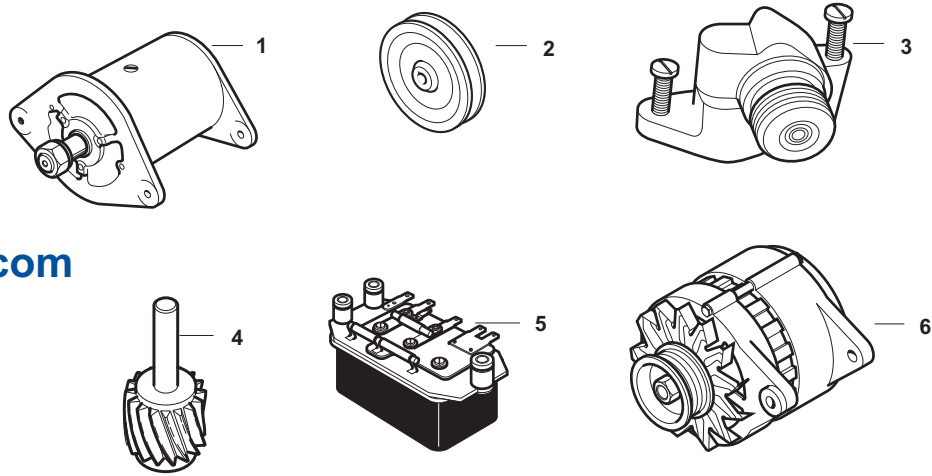

Starters, Solenoids, Ignition Switches and Related Components

Rick's Agri-Parts
4511 Silver Rd
Wooster, Ohio 44691

ricksagripatrs@gmail.com

Our #	DESCRIPTION	EQUIVALENT	TRACTOR MODEL
12	R65570 Ignition Switch Gas or all Diesel less Cold Start 1. Battery feed and light switch connection 2. Gauge, warning lamp and ignition 3. Safety start switch and starter solenoid	D3NN11N572A	2000, 3000, 4000, 5000, 2600, 3600, 4600, 6600, 6700, 2610, 3610, 4610, Ind. 230A, 231, 233, 234, 333, 334, 335, 340, 340A, 3400, 3500, 3550, 420, 445, 515, 530A, 531, 532, 535, 540, 540A, 545, 5500, 5550
13	R65662 Ignition Switch Diesel w/ Cold Start 1. Battery feed and light switch connection 2. Accessory 3. Thermostart or either start and ignition 4. Gauge, warning lamp and ignition 5. Safety start switch and starter solenoid	E7NN11N501AC	2000, 3000, 4000, 5000, 7000, 8000, 8600, 8700, 9000, 9600, 9700, 2600, 3600, 3900, 4100, 4600, 5600, 5900, 6600, 6700, 7600, 7700, 2310, 2610, 2810, 2910, 3610, 3910, 4110, 4610, 5610, 6610, 6710, 6810, 7610, 7710, 7810, 7910, 8210, 3230, 3430, 3930, 4130, 4630, (4830, 5030 ->4/91), 8530, 8630, 8730, 8830, TW5, TW10, TW15, TW20, TW25, TW30, TW35, Ind. 230A, 231, 233, 234, 250C, 260C, 2110LCG, 333, 334, 335, 340, 340A, 340B, 345, 345C, 345D, 3400, 3500, 3550, 420, 445, 445A, 445C, 445D, 450, 455, 455C, 455D, 4110LCG, 4400, 4500, 515, 530A, 531, 532, 535, 540, 540A, 540B, 545, 545A, 545C, 545D, 550, 555, 555A, 555B, (555C, 555D ->4/91), 5500, 5550, (575D->4/91), 650, 655, 655A, (655C ->4/91), 655D, (675D ->4/91), 6500, 750, 755, 755A, 755B, 7500
14	R56240 Switch - Ignition	5146155	3830 Orchard, 4430 Orchard, 4330 Vineyard, TN65F, TN75F, TN90F
15	R03989 Key - Ignition Switch	82003265 E7NN11603AA D1NN11603B	(All Models listed in R65662 except TS90, TS100, TS110 and E Series Industrial)
16	R04023 Key - Agripack		Contains: R03989 x 2
17	R62282 Key - Ignition Switch	5170782 5112713	3830 Orchard, 4330 Vineyard, 4430 Orchard, 4835, 5635, 7635, TN65F, TN75F, TN90F
18	R65743 Ring Gear (128 Teeth) (Diesel Engines Only)	83949153 E2NN6384AA C5NE6384A	2000, 3000, 4000, 5000, 7000, 8000, 8600, 8700, 9000, 960, 9700, 2600, 3600, 3900, 4100, 4600, 5600, 5900, 6600, 6700, 7600, 7700, 2310, 2610, 2810, 2910, 3610, 3910, 4110, 4610, 5610, 6610, 6710, 6810, 7610, 7710, 7810, 7910, 8010, 8210, 3230, 3430, 3930, 4130, 4630, 4830, 5030, 8530, 8630, 8730, 8830, 6540, 6640, 7740, 7840, 8240, 8340, 8160, 8260, 8360, 8560, 8670, 8770, 8870, 8970, TS90, TS100, TS110, TW5, TW10, TW15, TW20, TW25, TW30, TW35, Ind. 230A, 231, 233, 234, 250C, 260C, 2110LCG, 333, 334, 335, 340, 340A, 340B, 345C, 345D, 3400, 3500, 3550, 420, 445, 445A, 445C, 445D, 450, 455, 455C, 455D, 4400, 4500, 515, 530A, 531, 532, 535, 540, 540A, 540B, 545, 545A, 545C, 545D, 550, 555, 555A, 555B, 555C, 555D, 555E, 575D, 5500, 5550, 650, 655, 655A, 655C, 655D, 655E, 675D, 675E, 6500, 750, 755, 755A, 755B, 7500
18	R62055 Ring Gear	4602143	3010S, 3830 Orchard, 4330 Vineyard, 4430 Orchard, 4835, 5635, 6635, 7635, TN65F, TN75F, TN90F