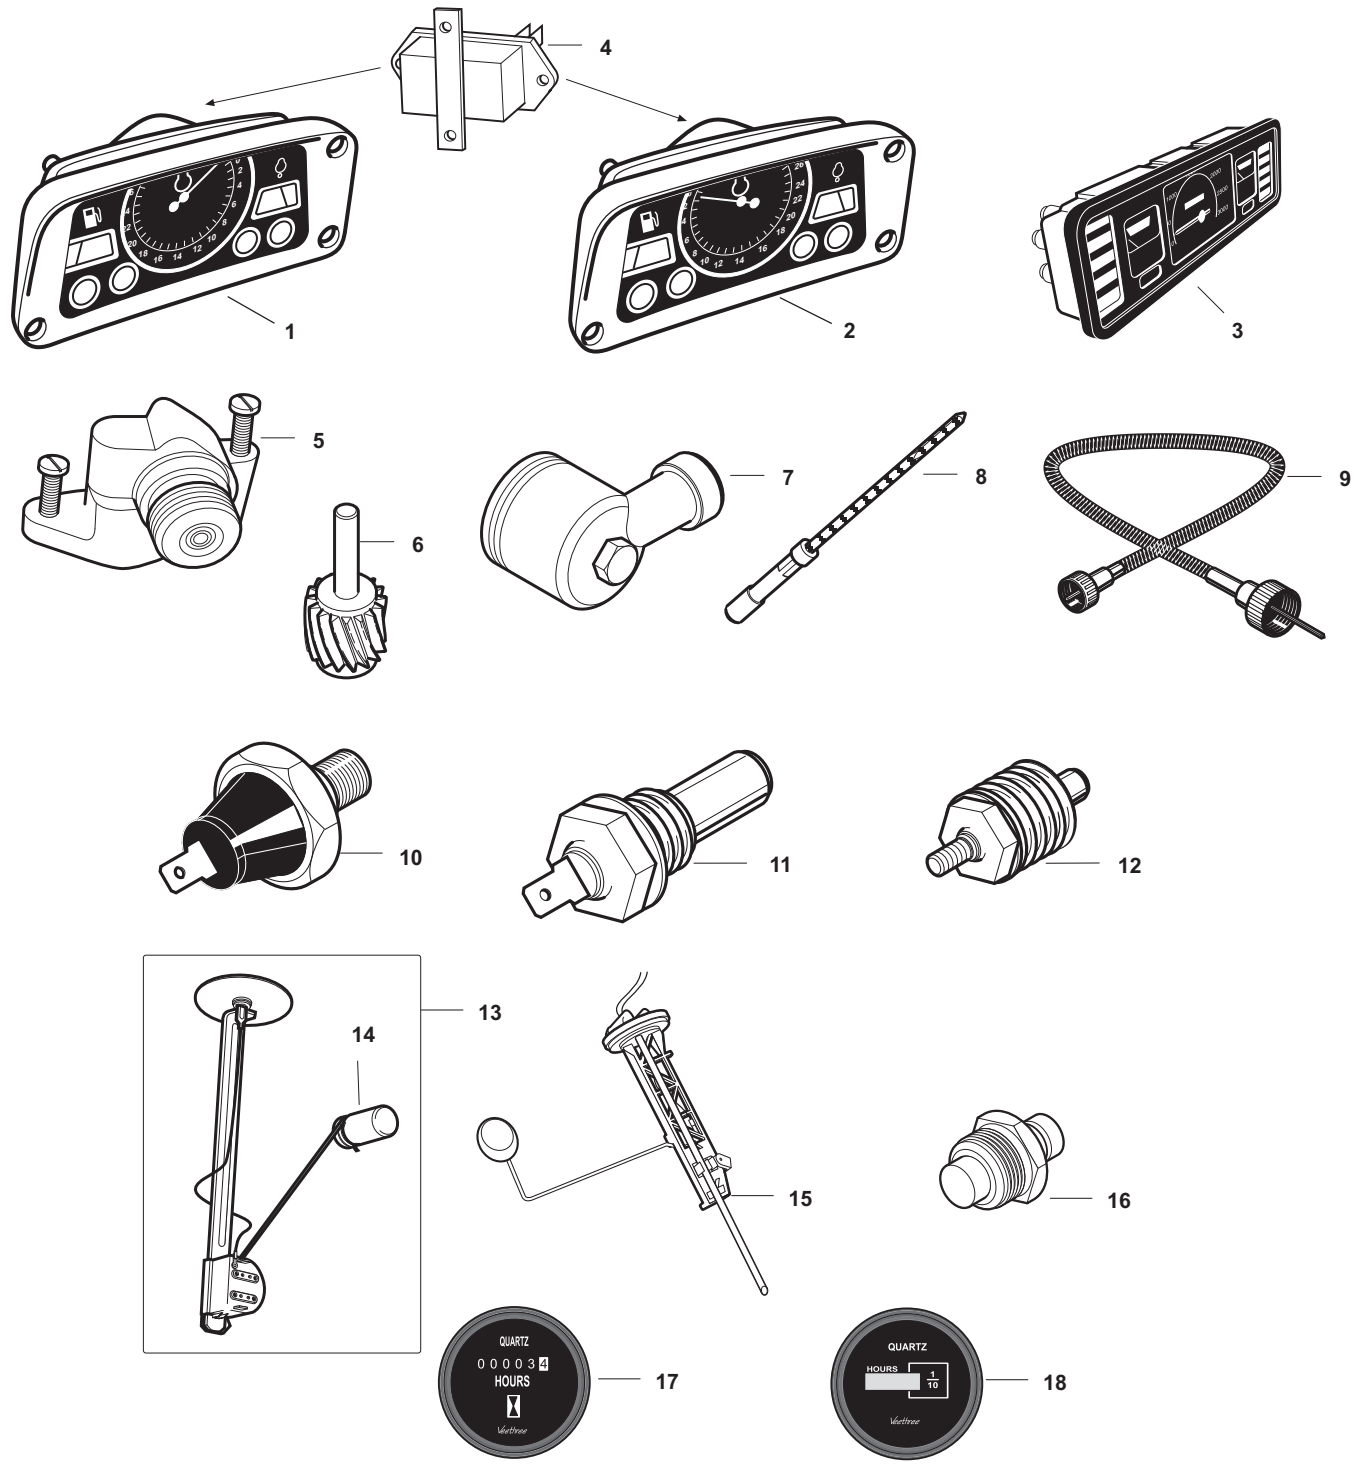

Instruments, Senders and Related Components

Instruments, Senders and Related Components

Our #	DESCRIPTION	EQUIVALENT	TRACTOR MODEL
1	R65800 Instrument Cluster Assembly w/ Voltage Stabilizer (Clockwise) Includes: Temperature & Fuel Gauges Metal Casing - Use w/ Generator Use Bulb R51143	EHPN10849A	2000, 3000, 4000, 5000, 7000, Ind. 2110LCG, 3400, 3500, 3550, 4110LCG, 4400, 4500
2	R65742 Instrument Cluster Assembly w/ Voltage Stabilizer (Counter Clockwise) Includes: Temperature & Fuel Gauges Metal Casing - Use w/ Alternator Use Bulb R51143	D5NN10849A	(2600, 3600, 3900, 4100, 4600, 5600, 6600, 7600, Ind. 231, 233, 333, 335, 340, 420, 445, 515, 531, 532, 535, 540, 545, 550, 555 ->5/79)
3	R62258 Instrument Cluster Assembly SPECIAL ORDER	5125046 5133783	3830 Orchard, 4330 Vineyard, 4430 Orchard
4	R65569 Voltage Stabilizer	C7NN10N507A	2000, 3000, 4000, 5000, 7000, 2600, 3600, 3900, 4100, 4600, 5600, 6600, 7600, Ind. 231, 233, 2110LCG, 333, 335, 340, 3400, 3500, 3550, 420, 445, 4110LCG, 4400, 4500, 515, 531, 532, 535, 540, 545, 550, 555
5	R65669 Proofmeter Drive Assembly	C5NF17B282B C5NF17373B	2000, 3000, 4000, 5000, (8000, 9000 ->12/69), Ind. 2110LCG, 3400, 3500, 3550, 4110LCG, 4400, 4500
6	R65562 Gear - Proofmeter Drive	C5NF17373B	2000, 3000, 4000, 5000, (8000, 9000 ->12/69), Ind. 2110LCG, 3400, 3500, 3550, 4110LCG, 4400, 4500
7	R61774 Proofmeter Drive Assembly	87800006 F1NN17N264AB F1NN17N264AA E9NN17N264AA E4NN17N264AA E3NN17N264AA D8NN17N264AA D3NN17N264B	2600, 3600, 3900, 4100, 4600, 5600, 5900, 6600, 6700, 7600, 7700, 2310, 2610, 2810, 2910, 3610, 3910, 4110, 4610, 5610, 6610, 6710, 7610, 7710, 3230, 3430, 3930, 4130, 4630, 4830, 5030, Ind. 230A, 231, 233, 234, 250C, 260C, 333, 334, 335, 340, 340A, 340B, 345C, 345D, 420, 445, 445A, 445C, 450, 455, 455C, 455D, 515, 531, 532, 535, 540, 540A, 540B, 545, 545A, 545C, 545D, 550, 555, 555A, 555B, 650, 655, 655A, 750, 755, 755A, 755B
8	R65736 Proofmeter Drive Cable	F1NN17N275AA E9NN17N275AB D3NN17N275A	Same as Above
9	R75964 Proofmeter Cable (44" Long)	D5NN17365D	6700, 7700, (5610, 6610 w/ Q-Cab), 6710, (6810, 7610 w/ Q-Cab), 7710
9	R65561 Proofmeter Cable (47 1/2" Long) less Cab	D9NN17365AB	2000, 3000, 4000, 5000, 2600, 3600, 3900, 4100, 4600, 5600, 5900, 6600, 7600, 2310, 2610, 2810, 2910, 3610, 3910, 4110, 4610, 5610, 6610, 6710, 7610, 3230, 3430, 3930, 4130, 4630, 4830, 5030, Ind. 230A, 231, 233, 234, 2110LCG, 333, 334, 335, 340, 340A, 340B, 345C, 345D, 3400, 3500, 3550, 420, 445, 445A, 445C, 445D, 450, 4110LCG, 4400, 4500, 515, 530A, 531, 532, 535, 540, 540A, 540B, 545, 545A, 545C, 545D, 750, 755A, 755B
9	R75963 Proofmeter Cable (50" Long)	E9NN17365AA	3230, 3430, 3930, 4130, 4630, 4830, 5030
9	R75965 Proofmeter Cable (56 3/4" Long) less Cab	E8NN17365AA	7810, 7910, 8210, 8530, 8630, 8730, 8830, TW5, TW15, TW25, TW35
9	R57806 Proofmeter Cable (57" Long)	D4NN17365B	(5200, 7200 Rowcrop), Ind. 455, 550, 555A, 555B, 650, 655, 655A, 6500
9	R75966 Proofmeter Cable (60" Long) w/ Cab	E1NN17365AA	7810, 7910, 8210, 8530, 8630, 8730, 8830, TW5, TW15, TW25, TW35
10	R62257 Oil Pressure Sender	4998770 5107603	3010S, 3830 Orchard, 4330 Vineyard, 4430 Orchard, 4835, 5635, 6635, 7635, TN65F, TN75F, TN90F