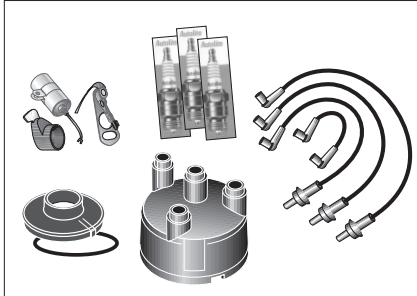

Ignition, Tune-up Kits and Related Components

Our #	DESCRIPTION	EQUIVALENT	TRACTOR MODEL
1	R61924 Ignition Kit (Points, Condenser, Rotor) Fits Original Motorcraft Distributor	C5AF12171C C5NF12300A C5NF12200A	2000, 3000, 4000, 5000, 2600, 3600, 4600, 6600, 6700, 2610, 3610, 4610, Ind. 230A, 231, 234, 2110LCG, 334, 335, 340, 340A, 3400, 3500, 3550, 420, 445, 4110LCG, 4400, 4500, 515, 530A, 531, 535, 540, 540A, 545, 550, 5500, 555, 5550
2	R66449 Tune-up Kit - 3 Cylinder Fits Original Motorcraft Distributor (Points, Condenser, Rotor, 3 Autolite 405 Spark Plugs)	309788 F251194 251194	2000, 3000, 4000, 2600, 3600, 4600, 2610, 3610, 4610, Ind. 230A, 231, 234, 2110LCG, 334, 340, 340A, 3400, 3500, 3550, 420, 445, 4110LCG, 4400, 4500, 515, 530A, 531, 535, 540, 540A, 545, 550, 555
3	R66450 Tune-up Kit - 4 Cylinder Fits Original Motorcraft Distributor (Points, Condenser, Rotor, 4 Autolite 405 Spark Plugs)	309788x1 86548834x1	5000, 6600, 6700, Ind. 5500, 5550
4	R66642 Complete Tune-up Kit - 3 Cylinder Fits Original Motorcraft Distributor (Points, Condenser, Rotor, Dust Cover, Dust Cover O'Ring, Distributor Cap, Custom Fit Spark Plug Wires, 3 Autolite 405 Spark Plugs)		
5	R66625 Distributor Cap - 3 Cylinder Fits Original Motorcraft Distributor	C5NF12106A	2000, 3000, 4000, 2600, 3600, 4600, 2610, 3610, 4610, Ind. 230A, 231, 234, 2110LCG, 334, 340, 340A, 3400, 3500, 3550, 420, 445, 4110LCG, 4400, 4500, 515, 530A, 531, 535, 540, 540A, 545, 550, 555
6	R61522 Dust Cover Fits Original Motorcraft Distributor	C5NF12239AA	2000, 3000, 4000, 5000, 2600, 3600, 4600, 6600, 6700, 2610, 3610, 4610, Ind. 230A, 231, 234, 2110LCG, 334, 335, 340, 340A, 3400, 3500, 3550, 420, 445, 4110LCG, 4400, 4500, 515, 530A, 531, 535, 540, 540A, 545, 550, 5500, 555, 5550
7	R66564 Custom Spark Plug Wire Set - w/ Coil Wire - 3 Cylinder	DHPN12259A	2000, 3000, 4000, 2600, 3600, 4600, 2610, 3610, 4610, Ind. 230A, 231, 234, 2110LCG, 334, 340, 340A, 3400, 3500, 3550, 420, 445, 4110LCG, 4400, 4500, 515, 530A, 531, 535, 540, 540A, 545, 550, 555
8	R66565 Custom Spark Plug Wire Set - w/ Coil Wire - 4 Cylinder	DHPN12259A D7NN12287A	5000, 6600, 6700, Ind. 5500, 5550
9	R61933 Spark Plug - Autolite 405		2000, 3000, 4000, 5000, 2600, 3600, 4600, 6600, 6700, 2610, 3610, 4610, Ind. 230A, 231, 234, 2110LCG, 334, 335, 340, 340A, 3400, 3500, 3550, 420, 445, 4110LCG, 4400, 4500, 515, 530A, 531, 535, 540, 540A, 545, 550, 5500, 555, 5550
10	R61016 Coil - 12 v - Non-resistered	DSTE12029AB	Same as Above