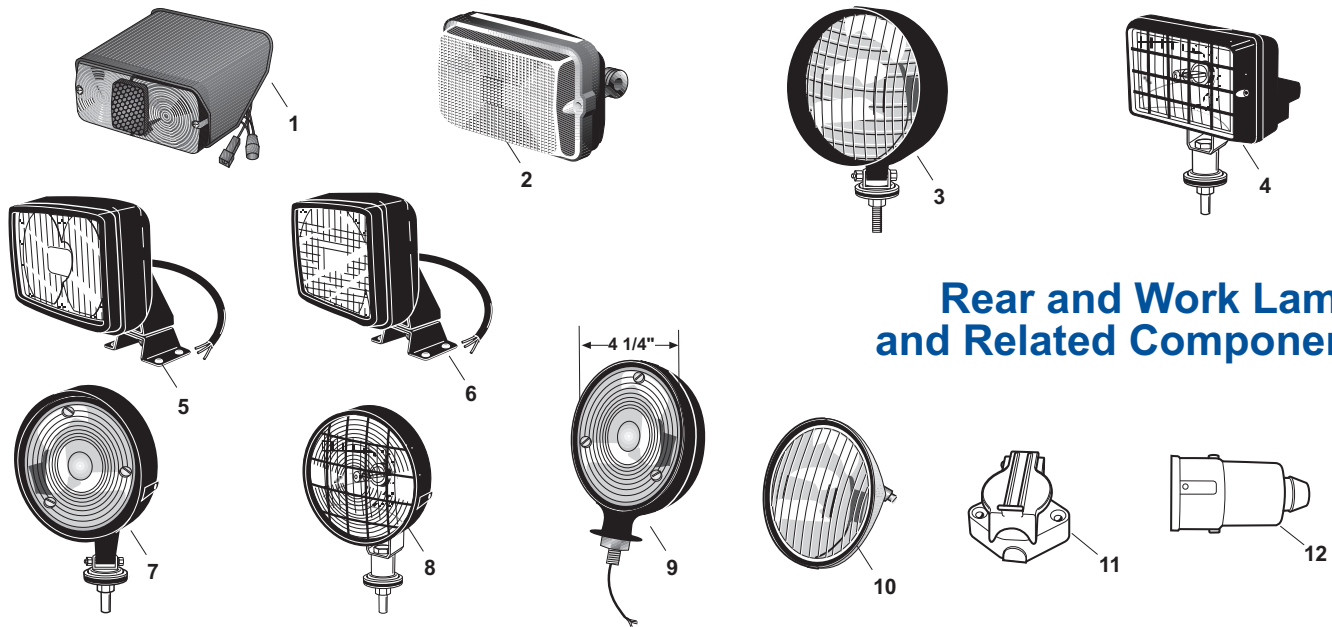

Rear and Work Lamps and Related Components

Our #	DESCRIPTION	EQUIVALENT	TRACTOR MODEL
1	R56285 Lamp Assembly - LH - Rear Tail & Turn For Tractor w/ Cab	E4NN13N510AB E4NN13N510AA	5610, 6610, 6710, 6810, 7610, 7710, 7810, 7910, 8210, 8530, 8630, 8730, 8830, TW5, TW15, TW35, TW35 10/85->
1	R56286 Lamp Assembly - RH - Rear Tail & Turn For Tractor w/ Cab	E4NN13N465AB E4NN13N465AA	5610, 6610, 6710, 6810, 7610, 7710, 7810, 7910, 8210, 8530, 8630, 8730, 8830, TW5, TW15, TW35, TW35 10/85->
2	R66354 Worklight - Halogen Bulb	E5NN15R557AA	5610, 6610, 6710, 6810, 7610, 7710, 7810, 7910, 8210, 8530, 8630, 8730, 8830, TW5, TW15, TW35, TW35 ->3/88)
3	R13550 Rubber Halogen Lamp w/ Bulb (4 1/2") R04503 Replacement H3 Bulb		Universal
4	R08509 Rectangular Work Lamp w/ On/Off Switch - Plastic • 12 Volt • Halogen H3 Bulb • Universal Mount (6 3/4" x 4")		Universal
5	R51753 Rectangular Work Lamp w/ 4 Bolt Mount - (2x 55w Halogen Bulbs) Rotates (6 1/8" x 3 3/4")		Universal
6	R51750 Rectangular Work Lamp w/ 4 Bolt Mount - (1x 55w Halogen Bulb) Rotates (4 1/4" x 3 3/4")		Universal
7	R02113 Round Work Lamp w/ On/Off Switch - Metal • 12 Volt • Halogen Bulb • Universal Mount (4 1/2")		Universal
8	R04502 Work Lamp w/ On/Off Switch - Plastic • 12 Volt • Halogen Bulb • Universal Mount • Handle		Universal
9	R61357 Universal Amber Light • 12 Volt • Both lenses Amber • Does NOT include Flasher • 3/8" Dia x 5/8" Long Mounting Bolt R02114 Replacement Lens		Universal
10	R42985 Sealed Beam Bulb (5 3/4") Combination Red & White	C5NN13N424A	Ind. 5500, 5550, 6500, 6500, 7500, 7500, 755, 755A, 755B
10	R52670 Sealed Beam Bulb (4 1/2") Combination Red & White		Universal
11	R56469 Trailer Socket - 4-Pin	83982634	(3430, 3930, 4130, 4630, 4830, 5030 w/ Cab), 4835, 5635, 6635, 7635, 5640, 6640, 7740, 7840, 8240, 8340, 8160, 8260, 8360, 8560, TN65F, TN75F, TN90F, TS90, TS100, TS110
12	R56470 Plug - 4-Pin	E9NN14N150AA	Same as Above