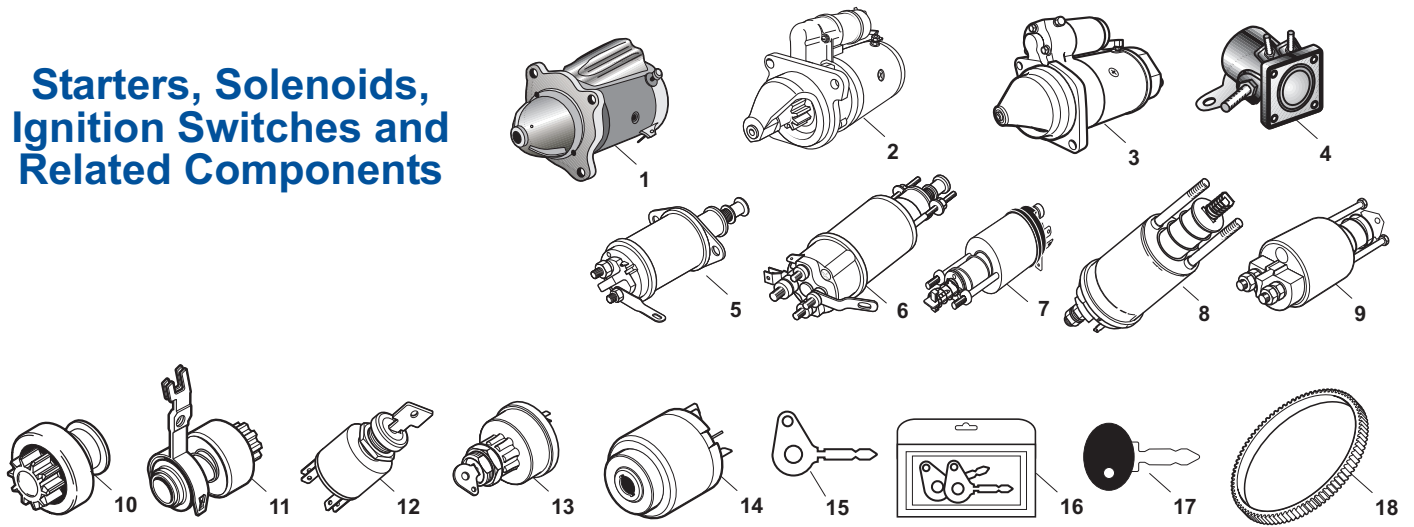

Starters, Solenoids, Ignition Switches and Related Components

Our #	DESCRIPTION	EQUIVALENT	TRACTOR MODEL
1	R66948 Starter - New, Not Rebuilt No Core Required Gas only	D7NN11001A	2000, 3000, 4000, 2600, 3600, 4600, 2610, 3610, 4610, Ind. 230A, 231, 234, 2110LCG, 334, 335, 340, 340A, 3400, 3500, 3550, 420, 4110LCG, 4400, 4500, 445, 530A, 531, 535, 540, 540A, 545, 550, 555
2	R60353 Starter - (5") New, Heavy Duty Diesel Only Replacement for: Drive R61368 Solenoid R61552	D8NN11000CE	2000, 3000, 4000, 5000, 7000, 8000, 8600, 8700, 9000, 9600, 9700, 2600, 3600, 3900, 4100, 4600, 5600, 5900, 6600, 6700, 7600, 7700, 2310, 2610, 2810, 2910, 3610, 3910, 4110, 4610, 5610, 6610, 6710, 6810, 7610, 7710, 7810, 7910, 8210, 8230, 8430, 8930, 4130, 4630, (4830, 5030 ->4/91), 8530, 8630, 8730, 8830, TW5, TW10, TW15, TW20, TW25, TW30, TW35, Ind. 230A, 231, 233, 234, 250C, 260C, 2110LCG, 333, 334, 335, 340, 340A, 340B, 345, 345C, 345D, 3400, 3500, 3550, 420, 445, 445A, 445C, 445D, 450, 455, 455C, 455D, 4110LCG, 4400, 4500, 515, 530A, 531, 532, 535, 540, 540A, 540B, 545, 545A, 545C, 545D, 550, 555, 555A, 555B, (555C, 555D ->4/91), 5500, 5550, (575D->4/91), 650, 655, 655A, (655C ->4/91), 655D, (675D ->4/91), 6500, 750, 755, 755A, 755B, 7500,
2	R65575 Starter - (5") New, Economy Drive R66824 Solenoid R41146	D8NN11000CE	Same as Above
2	R36119 Starter - (3.1 kw)	82005342 9821291 F0NN11000CA	5610S, 6610S, 7610S, 7810S, (4830, 5030 5/91->), 5640, 6640, 7740, 7840, 8240, 8340, 8160, 8260, 8360, 8560, TS90, TS100, TS110, Ind. (555C, 555D, 555E, 575D, 575E, 655C, 655D, 655E, 675D, 675E, 775 5/91->)
3	R62405 Starter - New, Not Rebuilt	4807373	3010S, 3830 Orchard
3	R35971 Starter - New, Not Rebuilt	4807375	4330 Orchard, 4430 Vineyard, 4835, 5635, 6635, 7635
4	R66949 Solenoid - Gas only	D2AF11450AA	2000, 3000, 4000, 2600, 3600, 4600, 2610, 3610, 4610, Ind. 230A, 231, 234, 2110LCG, 334, 335, 340, 340A, 3400, 3500, 3550, 420, 4110LCG, 4400, 4500, 445, 530A, 531, 535, 540, 540A, 545, 550, 555
5	R65976 Solenoid - Lucas 4 1/2" Dia Diesel Starters, unless noted	D7NN11390A	2000, 3000, 4000, (5000 72-> Gas), 2600, 3600, 4100, 6600, 2310, 2610, 2810, 2910, 3610, 3910, 4110, 4610, Ind. 230A, 231, 234, 2110LCG, 334, 335, 3400, 3500, 3550, 4110LCG, 4400, 4500, 530A, 531
6	R41146 Solenoid - Lucas 5" Dia Starter w/ #1 field wired separately Check Plunger before ordering	D7NN11390B	
7	R65684 Solenoid - Lucas 5" Dia Check Plunger before ordering	E4NN11390AC	
8	R66647 Solenoid - Bosch Starter 0001369015 only	82009427	5640, 6640, 7740, Ind. 555E, 575E, 675E
9	R62410 Solenoid - Marelli Starter	9929078	3830 Orchard, 4430 Orchard
10	R66824 Drive - 10 Teeth - Lucas 5" Dia Starter w/ 12 Splines Armature	D2NN11350A	
11	R62545 Drive Assembly - Marelli Starter	9961532 79081045	3830 Orchard, 4430 Orchard, 4835, 5635, 6635, TN65F, TN75F, TN90F