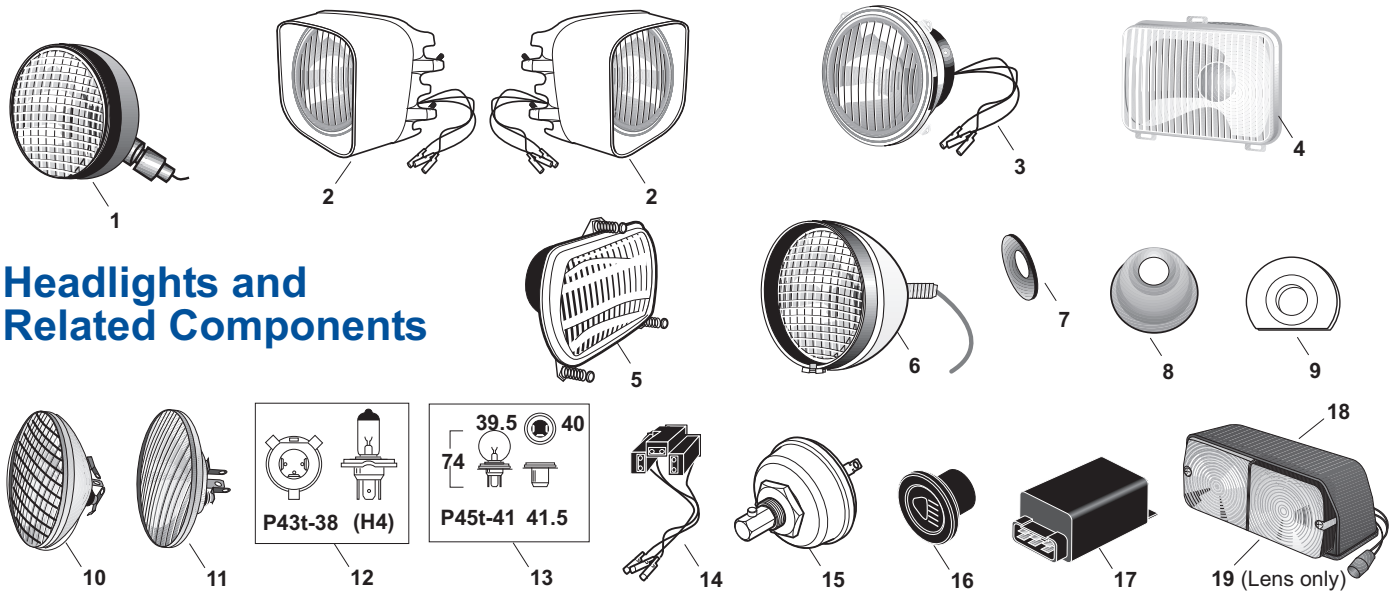

Headlights and Related Components

Our #	DESCRIPTION	EQUIVALENT	TRACTOR MODEL
1	R61636 Headlight Assembly - 12 v Halogen Bulb Steel Body w/ Rubber Bezel - Black Primer		Universal
2	R66212 Headlight & Cowl Assembly - LH w/ H4 Halogen Bulb R04778 (60/55 watt)	E0NN13006AA	2310, 2610, 2810, 2910, 3610, 3910, 4110, 4610, 5610, 6610, 7610, Ind. 230A, 334, 335, 530A
2	R66213 Headlight & Cowl Assembly - RH w/ H4 Halogen Bulb R04778 (60/55 watt)	E0NN13005BA	2310, 2610, 2810, 2910, 3610, 3910, 4110, 4610, 5610, 6610, 7610, Ind. 230A, 334, 335, 530A
3	R66149 Headlight Unit - LH/RH w/ H4 Halogen Bulb R04778	E4NN13K005EA	Fits R66212, R66213
4	R66644 Headlight Assembly	F0NN13005AB	5640, 6640, 7740, 7840, 8240
5	R56388 Headlight Assembly	5177846 5126153	3830 Orchard, 4330 Vineyard, 4430 Orchard, TN65F, TN75F, TN90F
6	R61545 Headlight - Halogen w/ Glare Guard Flat-top Fender Mounted		
7	R42757 Concave Washer - Fender Mounted		Fits R61545
8	R66599 Socket - Headlight Mount	E0NN13A097AA	All side mounted headlights
9	R66600 Reinforcement Plate - Headlight Mount	FAA13102A	All side mounted headlights
10	R66416 Sealed Beam Bulb - 12 v (5 3/4") 4419	310062	
11	R42813 Sealed Beam Bulb - 12 v (5 3/4") 4459 High/Low Beam		
11	R04277 Sealed Beam Bulb - 12 v (4 1/2") High/Low Beam	D6NN13N007A	
12	R04778 Halogen Bulb - H4 (55/60 watt)	73EG18009AA	
13	R04779 Headlight Bulb - (45/50 watt)	14147590	3830 Orchard, 4330 Vineyard, 4430 Orchard, TN65F, TN75F, TN90F
14	R41294 Plug Assembly - 3 Wire		Fits 3 Terminal Sealed Beams or Halogen Bulbs
15	R65987 Switch - Headlight less Knob Rotary Type Off w/ 3 On Positions	E7NN11654AA	
16	R66322 Knob - Light Switch		Fits R65987
17	R35900 Flasher Unit - 6-Blade	D8NN13N360AC	Fits Models w/ Cab
18	R56378 Lamp Assembly - LH - Amber/Clear w/ Cab	E4NN13N331CB E4NN13N331CA	(5610, 6610, 6810, 7610, 7710, 7810, 7910, 8210 10/85->), 8530, 8630, 8730, 8830, TW5, TW15, TW25, TW35
18	R56379 Lamp Assembly - RH - Amber/Clear w/ Cab	E4NN13N330CB E4NN13N330CA	Same as Above
19	R56365 Lens - Amber/Clear		Fits R56378, R56379