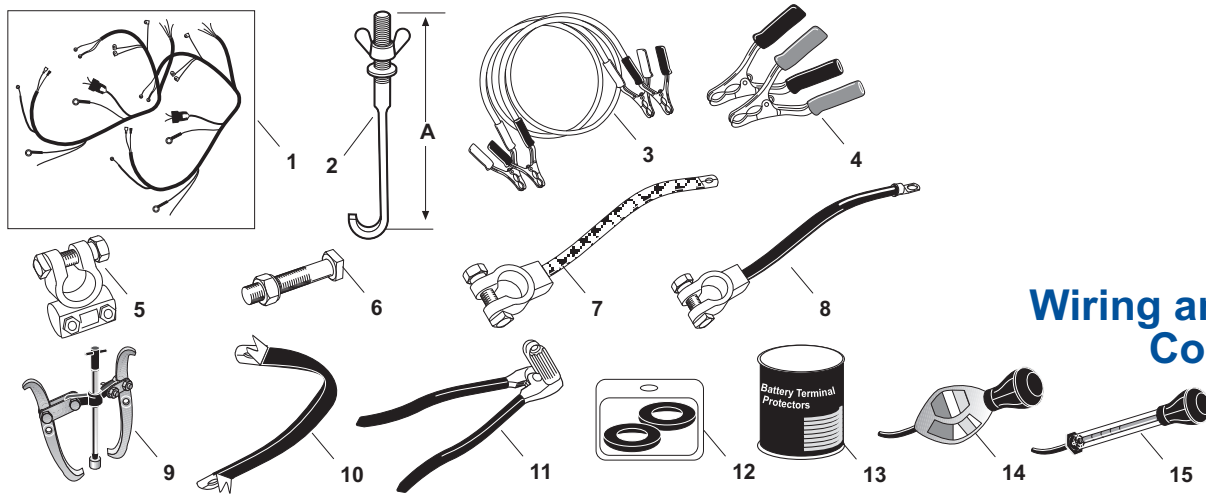

Wiring and Battery Components

Our #	DESCRIPTION	EQUIVALENT	TRACTOR MODEL
1	R61981 Complete Wiring Harness - Must be used as a set. Will not plug into original harness	C9NN14A103B C5NN14N104R	(2000, 3000, 4000 Diesel w/ Generator)
2	R00550 Battery Hold Down Bolt (A=7 1/8")	86531712 C5NN5161C	
3	R20556 Jumper Cable - Extra Heavy Duty - 2 Gauge Cooper Wire (20')		
4	R20557 Jumper Cable Clamp - Extra Heavy Duty Red/Black Zinc Plated Steel (Set of 2)		
5	R20561 Battery Terminal - Heavy Duty - (Card of 10)		Fits 6 to 2/0 gauge cables
6	R20570 Battery Bolt & Nut (5/16"-18 x 1 1/4")		
7	R20545 Braided Straps Flat - 2 Gauge (7")		Fits up to 3/8" Stud
7	R20546 Braided Straps Flat - 2 Gauge (9")		Fits up to 3/8" Stud
7	R20547 Braided Straps Flat - 2 Gauge (11")		Fits up to 3/8" Stud
7	R20548 Braided Straps Flat - 2 Gauge (14")		Fits up to 3/8" Stud
7	R20549 Braided Straps Flat - 2 Gauge (16")		Fits up to 3/8" Stud
7	R20550 Braided Straps Flat - 2 Gauge (19")		Fits up to 3/8" Stud
7	R20551 Braided Straps Flat - 2 Gauge (24")		Fits up to 3/8" Stud
8	R20552 Battery Cable Top Post - Black - 2 Gauge (10")		Fits up to 3/8" Stud
8	R20553 Battery Cable Top Post - Black - 2 Gauge (15")		Fits up to 3/8" Stud
8	R20554 Battery Cable Top Post - Black - 2 Gauge (20")		Fits up to 3/8" Stud
8	R20555 Battery Cable Top Post - Black - 2 Gauge (23")		Fits up to 3/8" Stud
8	R20567 Battery Cable Top Post - Black - 2 Gauge (27")		Fits up to 3/8" Stud
8	R20568 Battery Cable Top Post - Black - 2 Gauge (32")		Fits up to 3/8" Stud
8	R20569 Battery Cable Top Post - Black - 2 Gauge (34")		Fits up to 3/8" Stud
9	R20563 Battery Terminal Puller		
10	R20564 Battery Carry Strap for Post Terminal Batteries (14")		
11	R20565 Battery Terminal Spreader		
12	R20562 Terminal Protectors - Red/Black (Qty 2)		
13	R20594 Terminal Protectors - Black (Qty 100)		
14	R20558 Battery Tester - Dial indicates battery charge & specific gravity		
15	R20559 Temperature Correcting Battery Hydrometer - Temperature & Float Calibrated Reading