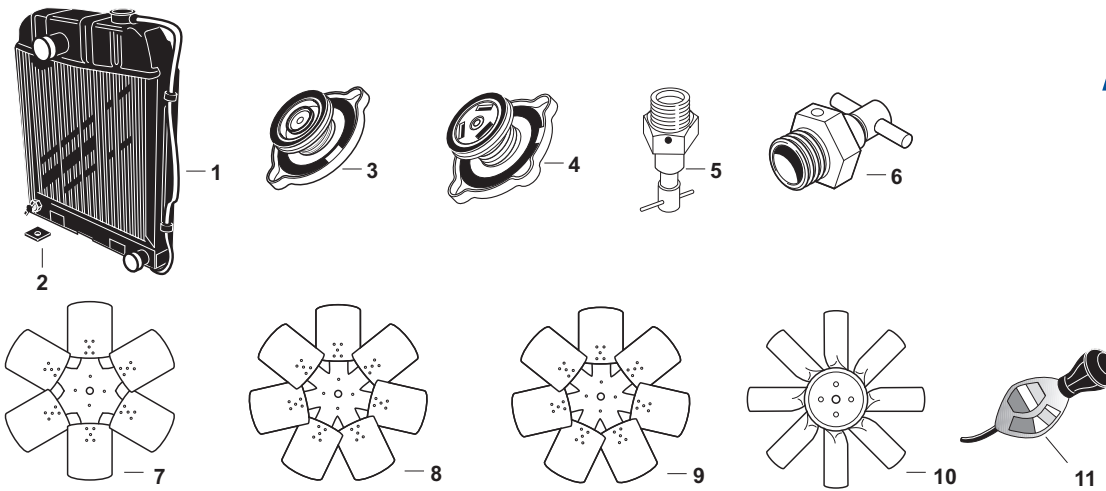

Radiators, Caps & Fans