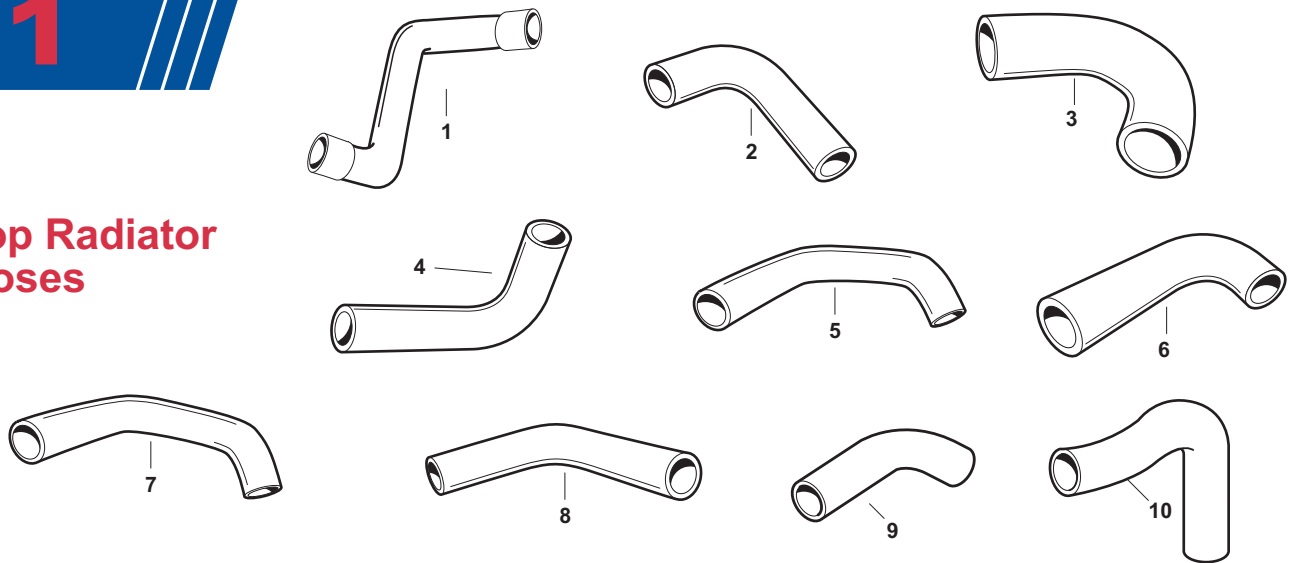

Top Radiator Hoses

OUR #	DESCRIPTION	EQUIVALENT	TRACTOR MODEL	
1	R66801	Radiator Hose	C5NN8260D	3 Cylinder Gas - except Rowcrop
2	R65009	Radiator Hose	D5NN8260D	2000, 3000, 4000, (5000, 7000 except Rowcrop), 2600, 3600, 4100, 4600, 5600, (5900 ->7/87), (6600 Gas/Diesel, except Rowcrop), (6700 Less Air Cond), (7600 except Rowcrop), (7700 Less Air Cond), 2310, 2610, 2810, 2910, 3610, 3910, 4110, 4610, (5610, 6610, 7610 ->7/87), Ind. 230A, 231, 233, 234, (250C, 260C ->3/90), 334, 335, 340, 340A, 3400, 345C, 345D, 3500, 420, 4400, 445, 445A, 445C, 445D, 450, 4500, (455 Less Cooler), 515, 530A, 531, 532, 535, 540, 540A, 540B, 545, 545A, 545C, 545D, 550, 5500, 555, 555A, 555B, 5550, 650, (655, 655A 75-7/87), 6500
3	R65724	Radiator Hose	E6NN8260CA	(5900 7/87->), (5610, 6610, 7610 8/87->), 5610S, 6610S, 7610S, Ind. (445, 445C w/ Cooler), 555C, 555D, 575D, (655, 655A, 8/87-10/88), 655C, 655D, 675D
4	R65722	Radiator Hose	D5NN8260C	(6700 7/87-> w/ Air Cond), (7700 8/76-> Less Air Cond), (6710, 7710 1/81-7/87 Less Air Cond)
5	R65723	Radiator Hose	D4NN8260C	7700 w/ Air Cond), (6710, 7710 ->7/87w/ Air Cond)
6	R65725	Radiator Hose	E6NN8260BA	(7710 8/87-> Less Air Cond)
7	R65726	Radiator Hose	E6NN8260AA	(7710 8/87-> w/ Air Cond)
8	R66106	Radiator Hose	F0NN8260CA	5640, 6640, 7740, TS90, TS100, TS110
9	R62589	Radiator Hose	44901505	3830, 4330, 4430
10	R59006	Radiator Hose	5104825	3010S

We have attempted to insure the accuracy of the information listed and reserve the right for type error.

Some part numbers and manufactures' names are used strictlyfor reference purpose only
Any prices listed are subject to change without notice and are in U.S. dollars. Not all items are stocking items