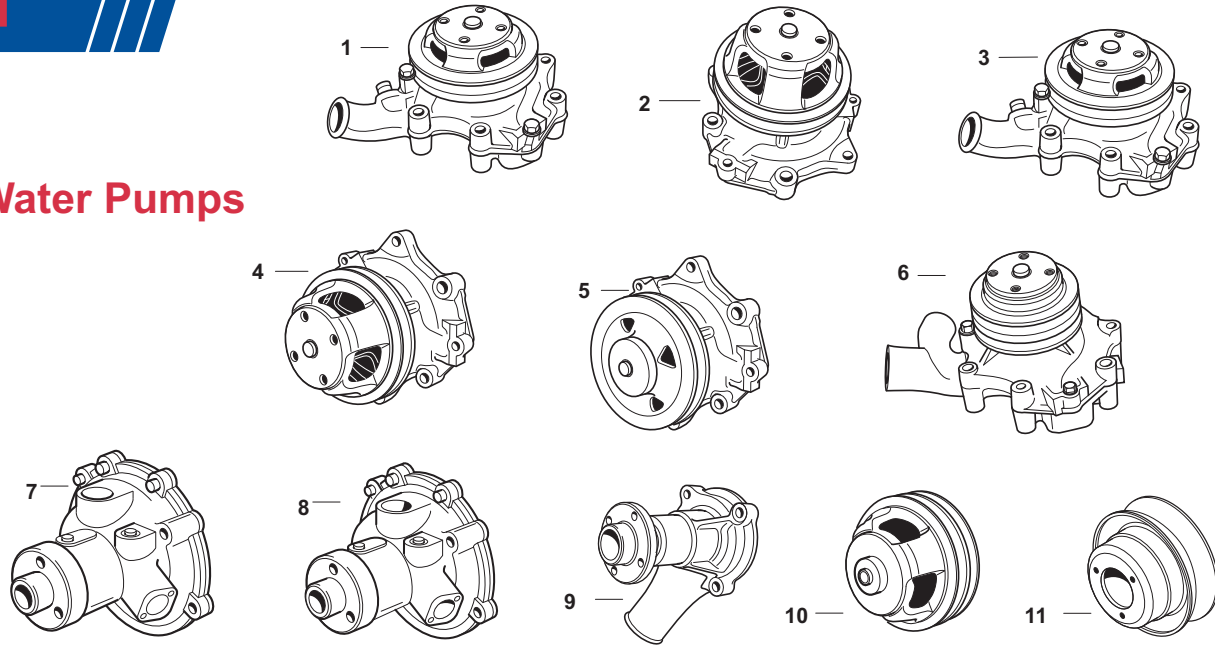

Water Pumps

OUR #	DESCRIPTION	EQUIVALENT	TRACTOR MODEL
1	R65016 Water Pump & Gasket, Back Housing - Single Pulley Note: Tractors built 65->86 will need Stepped Bolt #9840353 supplied by NH	D8NN8501UC	2000, 3000, 4000, 5000, 7000, 2600, 3600, 4100, 4600, 5600, 5900, 6600, 6700, 7600, 7700, 2310, 2610, 2810, 2910, 3610, 3910, 4110, 4610, 5610, 6610, 6710, 6810, 7410, 7610, 7710, 230A, 231, 233, 234, 333, 334, 335, 340, 340A, 340B, 3400, 3500, 420, 4400, 4500, 445, 445A, 450, 515, 530A, 531, 532, 535, 540, 540A, 540B, 545, 545A, 550, 555, 555A, 555B, 650, 655, 655A, 6500, 750, 755, 755A, 755B, 7500
2	R65018 Water Pump & Gaskets Less Back Housing, Single Pulley	82845215 EAPN8A513F FAPN8A513GG	Same as Above
3	R65017 Water Pump & Gasket w/ Back Housing Double Pulley Note: Tractors built prior '86 will need Stepped Bolt #9840353 supplied by NH	E6NN8501CB D8NN8501TC	2600, 3600, 4100, 4600, 5600, 6600, 6700, 7600, 7700, 2310, 2610, 2810, 2910, 3610, 3910, 4110, 4610, 5610, 6610, 6710, 6810, 7410, 7610, 7710 230A, 231, 233, 234, 333, 334, 335, 340, 340A, 340B, 420, 445, 445A, 450, 515, 530A, 531, 532, 535, 540, 540A, 540B, 545, 545A, 550, 555, 555A, 555B, 650, 655, 655A, 6500, 750, 755, 755A, 755B, 7500
4	R65019 Water Pump & Gasket Less Back Housing Double Pulley	87800109 EAPN8A513E FAPN8A513DD	Same as Above
5	R61452 Water Pump & Gasket Less Back Housing Single Pulley	EAPN8A513G FAPN8A513LL EGPN8A513BA	TW5, TW10, TW15, TW20, TW25, TW30, TW35, 7910, 8210, 8530, 8630, 8730, 8830
6	R65983 Water Pump & Gasket w/ Back Housing Double Pulley	E7NN8501CC	(7810 2/88->)
7	R59000 Water Pump & Gasket Less Pulley - Offset By-pass Hole	98497117	3010S, (3830, 4430 Orchard), 3435, 3935, 4135
8	R59032 Water Pump & Gasket Less Pulley Center By-pass Hole	99454833	4330, 4430, 4835, 6635, 7635, TN65F, TN75F, TN90F
9	R66718 Water Pump & Gasket Less Pulley	2701E8501AA	County 1004, 1124, w/ 'Dorset' Engines 2704C, 2704E, 2715E
10	R66488 Pulley - Waterpump	F0NN8A528AA	5640, 6640, 7740, TS100, TS110
11	R69802 Pulley - Waterpump (120mm)	4655014	3830, 4330, (4430 less Cab)
11	R69801 Pulley - Waterpump (140mm)	4655015	TN65F, TN75F, TN90F