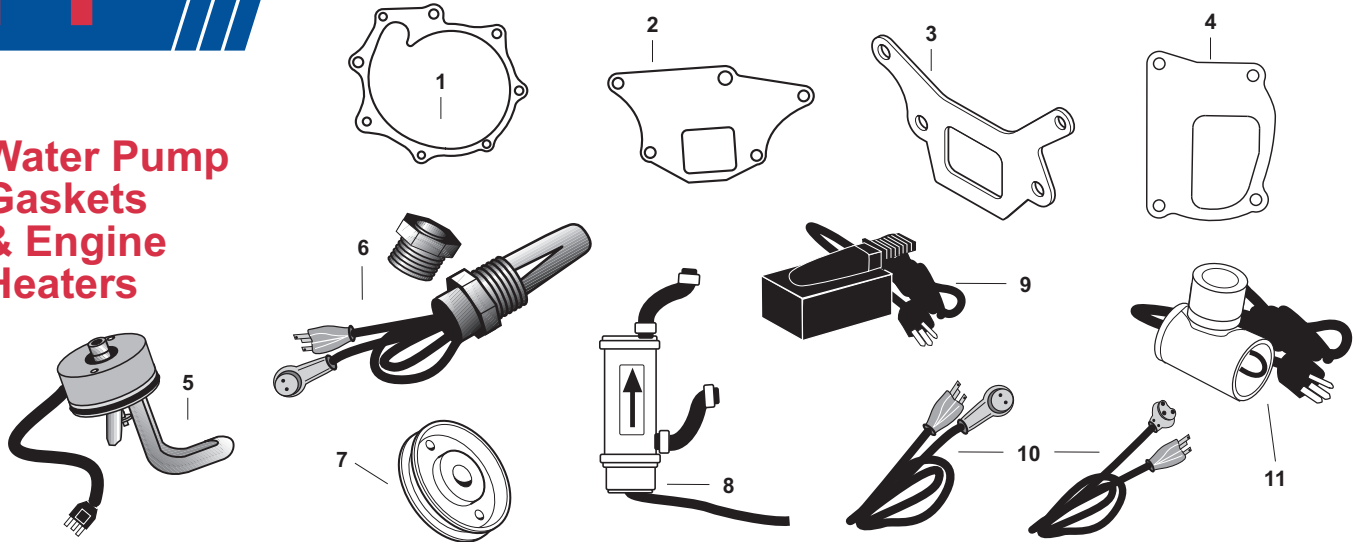

Water Pump Gaskets & Engine Heaters

OUR #	DESCRIPTION	EQUIVALENT	TRACTOR MODEL	
1	R60764	Gasket - Pump to Rear Housing	83959398 C5NE8513A	Most 3, 4, 6 Cylinder Engines built 1965->
2	R60768	Gasket - Rear Housing to Block	E5NN8507AB C5NE8507A	Most 3, 4, 6 Cylinder Engines built 1965->
3	R66628	Gasket - Water Pump to Block	F2NN8507AA 82853374	5640, 6640, 7740, 7840, 8240, 8340, TS90, TS100, TS110, Ind. 555E, 575E, 655E, 675E
4	R62984	Gasket - Water Pump to Block	98400776	3010S, 3830, 4330, 4430, 4835, 5635, 7635, TN65F, TN75F, TN90F
5	R02370	Core Plug Heater - 600 Watts		Most 3, 4, 6 Cylinder Engines w/ 1 1/2" Core Plugs (except 40 Series)
5	R02368	Core Plug Heater - 600 Watts		Most 3, 4, 6 Cylinder Engines w/ 1 3/4" Core Plugs (except 40 Series)
6	R67058	Core Plug Heater - 400 Watts w/ Threaded Core Plug	D8NN8B152AB	(2000, 3000, 4000, 5000 65-2/69) NOTE: Make sure Core Plug can be removed before ordering
7	R66486	Pulley - Belt Idler (less Air Cond)	F0NN8A618AA	5640, 6640, 7740, 7840, 8240, 8340, TS90, TS100, TS110
7	R66487	Pulley - Belt Idler (w/ Air Cond)	F0NN8A618BB	5640, 6640, 7740, 7840, 8240, 8340, TS90, TS100, TS110
8	R07078	Tank Type Heater (850 Watt)		Cooling System up to 18 qt Capacity
8	R07079	Tank Type Heater (1000 Watt)		Cooling System 16-25 qt Capacity
8	R07080	Tank Type Heater (1500 Watt)		Cooling System 26-40 qt Capacity
9	R07098	Magnetic Heater (8 sq in)		Universal
9	R07099	Magnetic Heater (20 sq in)		Universal
10	R07094	Heater Cord (1' Long)		Replacement for R07085, R07086, R07087, R07093
10	R07095	Heater Cord (6' Long)		Replacement for R07085, R07086, R07087, R07093
10	R07096	Heater Cord (5' Long)		Replacement for R07089, R07090, R02368
10	R07097	Heater Cord (1' Long)		Replacement for R07089, R07090, R02368
11	R07081	Lower Radiator Hose Heater (600 Watt)		Universal w/ 1 1/4" ID Hose
11	R07082	Lower Radiator Hose Heater (600 Watt)		Universal w/ 1 1/2" ID Hose
11	R07083	Lower Radiator Hose Heater (600 Watt)		Universal w/ 1 3/4" ID Hose
11	R07084	Lower Radiator Hose Heater (600 Watt)		Universal w/ 2" ID Hose

We have attempted to insure the accuracy of the information listed and reserve the right for type error.

Some part numbers and manufactures' names are used strictly for reference purpose only
Any prices listed are subject to change without notice and are in U.S. dollars. Not all items are stocking items