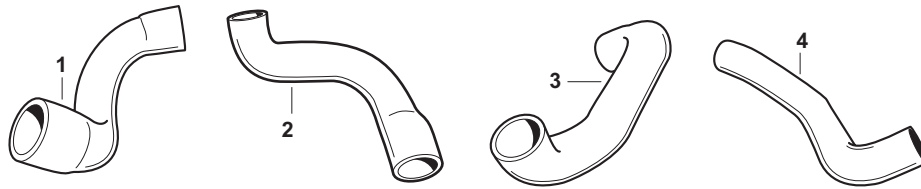

Bottom Radiator Hoses

OUR #	DESCRIPTION	EQUIVALENT	TRACTOR MODEL
1	R65012 Radiator Hose	C5NN8286B	2000, 3000, (4000 except Rowcrop), 2600, 3600, 4100, 4600, 2310, 3610, 3910, 4110, 4610, 3430, 3930, 4130, 4630, 4830, 5030, 2610, 2810, 2910, Ind. 230A, 231, 233, 234, 250C, 260C, 333, 334, 335, 340, 3400, 3500, 3550, 420, 4400, 515, 530A, 531, 532, 540
2	R65013 Radiator Hose	C5NN8286C	5000*, 7000*, (5600*, 6600*, 7600*, Less Oil Cooler), (5900, 5610, 6610, Less Air Cond), Ind. 445, 445A, 445C, 445D, 4500, 535, 545, 5500, 5550, 6500 (*except Rowcrop)
3	R65729 Radiator Hose	D5NN8286F	(5600, 6600*, 7600*, w/ Oil Cooler), (5610*, 6610*, 7610* w/ or w/out Air Cond), 5610S, 6610S, 7610S (*except Rowcrop)
4	R65727 Radiator Hose	D6NN8286B	(6700, 6710, 7710, Less Air Cond)
5	R65728 Radiator Hose	E8NN8286BA D5NN8286D	(6700, 7700 w/ Air Cond), (7700 Less Air Cond 8/76->), (6710, 7710 w/ Air Cond)
6	R66129 Radiator Hose	F0NN8286AB	5640, 6640, 7740, 7840, 8240, 8340, TS90, TS100, TS110
7	R63043 Radiator Hose (2 Required)	596152	3010S, (4835, 5635, 6635, 7635, w/ Cab), TN65F, TN75F, TN90F
8	R59002 Pipe	4997262	(4835, 5635 Less Cab)
9	R59001 Pipe	4956119	3830, 4330, 4430
9	R59003 Pipe	5117300	3010S
10	R14705 Heater Hose (5/8" x 32 1/2' roll)		Fits: All Models with Heaters
10	R14706 Heater Hose (3/4" x 32 1/2' roll)		Fits: All Models with Heaters