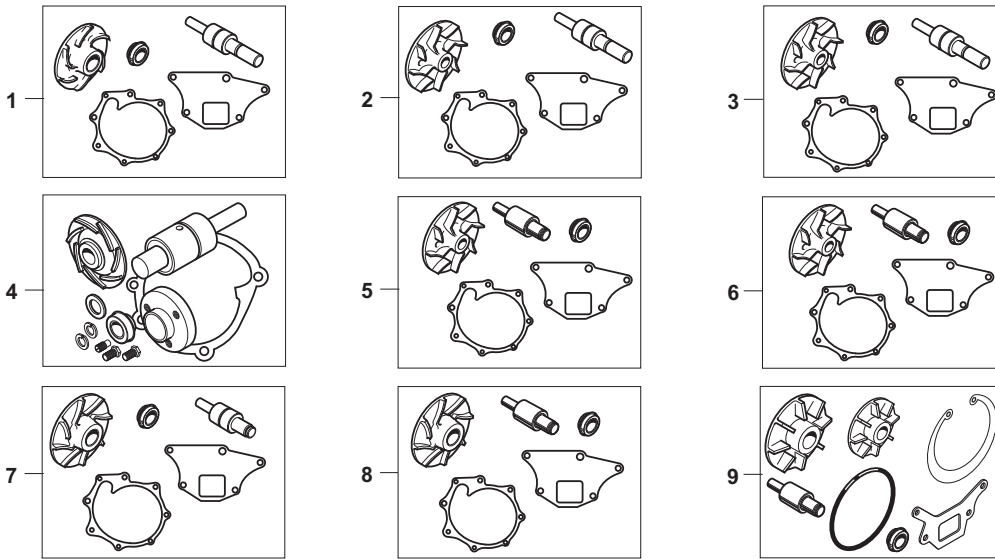

Water Pump Repair Kits

OUR #	DESCRIPTION	EQUIVALENT	TRACTOR MODEL
1	R65023 Repair Kit - Waterpump (Single Pulley Type) Impellor Diameter = 3.5" - 89mm Fitted with Ceramic Seal Facing Shaft Length = 5.38" - 137mm Bearing Length = 1.5" - 39mm Bearing Diameter = 1.18" - 30mm	83914014 DJPN8591A	Check Dimensions Before Ordering
2	R65024 Repair Kit - Waterpump (Single Pulley Type) Impellor Diameter = 4.10" - 104mm with Ceramic Seal Facing Shaft Length = 5.37" - 136mm Bearing Length = 1.53" - 39mm Bearing Diameter = 1.18" - 30mm	83914015 DJPN8591B	Check Dimensions Before Ordering
3	R65022 Repair Kit - Waterpump (Single Pulley Type) Impellor Diameter = 4.13" - 105mm without Ceramic Seal Shaft Length = 5.38" - 137mm Bearing Length = 1.5" - 39mm Bearing Diameter = 1.18" - 30mm	83956729 EGPN8591DA	Check Dimensions Before Ordering
4	R63059 Repair Kit - Waterpump (Single Pulley Type)	1940105	3010S, 3830 Orchard, 4330 Vineyard, 4430 Orchard, 3435, 3935, 4135, 5635
5	R65025 Repair Kit - Waterpump (Double Pulley Type) Impellor Diameter = 4.13" - 105mm with Ceramic Seal Facing Shaft Length = 5.3" - 135mm Bearing Length = 2.13" - 54mm Bearing Diameter = 1.5" - 38mm	83923679 EAPN8591A	Check Dimensions Before Ordering
6	R65026 Repair Kit - Waterpump (Double Pulley Type) Impellor Diameter = 4.13" - 105mm without Ceramic Seal Facing Shaft Length = 5.3" - 135mm Bearing Length = 2.13" - 54mm Bearing Diameter = 1.5" - 38mm	83956725 EGPN8591CA	Check Dimensions Before Ordering
7	R66011 Repair Kit - Waterpump (Double Pulley Type) Impellor Diameter = 4.79" - 122mm without Ceramic Seal Facing Shaft Length = 5.3" - 135mm Bearing Length = 2.13" - 54mm Bearing Diameter = 1.5" - 38mm	83961311 EJPN8591AA	(7810 ->10/90)
8	R66010 Repair Kit - Waterpump (Double Pulley Type) Impellor Diameter = 4.7" - 119mm without Ceramic Seal Facing Shaft Length = 5.3" - 135mm Bearing Length = 2.13" - 54mm Bearing Diameter = 1.5" - 38mm	81863960 FAPN8591BB	(7810, 7910, 8210, 8530, 8630, 8730, 8830 11/90->)
9	R66476 Repair Kit - Waterpump (Supplied with extra Impellor to suit all 40 Series Models)	81866488 FBPN8591A 81866491 FBPN8591B	5640, 6640, 7740, 7840, 8240, 8340, TS90, TS100, TS110