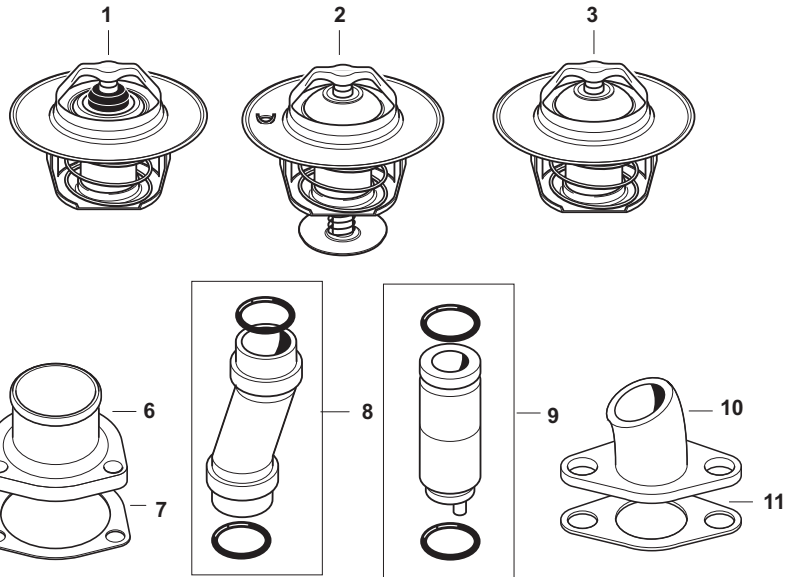

Bottom Radiator Hoses

OUR #	DESCRIPTION	EQUIVALENT	TRACTOR MODEL
1	R65012 Radiator Hose	C5NN8286B	2000, 3000, (4000 except Rowcrop), 2600, 3600, 4100, 4600, 2310, 3610, 3910, 4110, 4610, 3430, 3930, 4130, 4630, 4830, 5030, 2610, 2810, 2910, Ind. 230A, 231, 233, 234, 250C, 260C, 333, 334, 335, 340, 3400, 3500, 3550, 420, 4400, 515, 530A, 531, 532, 540
2	R65013 Radiator Hose	C5NN8286C	5000*, 7000*, (5600*, 6600*, 7600*, Less Oil Cooler), (5900, 5610, 6610, Less Air Cond), Ind. 445, 445A, 445C, 445D, 4500, 535, 545, 5500, 5550, 6500 (*except Rowcrop)
3	R65729 Radiator Hose	D5NN8286F	(5600, 6600*, 7600*, w/ Oil Cooler), (5610*, 6610*, 7610* w/ or w/out Air Cond), 5610S, 6610S, 7610S (*except Rowcrop)
4	R65727 Radiator Hose	D6NN8286B	(6700, 6710, 7710, Less Air Cond)
5	R65728 Radiator Hose	E8NN8286BA D5NN8286D	(6700, 7700 w/ Air Cond), (7700 Less Air Cond 8/76->), (6710, 7710 w/ Air Cond)
6	R66129 Radiator Hose	F0NN8286AB	5640, 6640, 7740, 7840, 8240, 8340, TS90, TS100, TS110
7	R63043 Radiator Hose (2 Required)	596152	3010S, (4835, 5635, 6635, 7635, w/ Cab), TN65F, TN75F, TN90F
8	R59002 Pipe	4997262	(4835, 5635 Less Cab)
9	R59001 Pipe	4956119	3830, 4330, 4430
9	R59003 Pipe	5117300	3010S
10	R14705 Heater Hose (5/8" x 32 1/2' roll)		Fits: All Models with Heaters
10	R14706 Heater Hose (3/4" x 32 1/2' roll)		Fits: All Models with Heaters