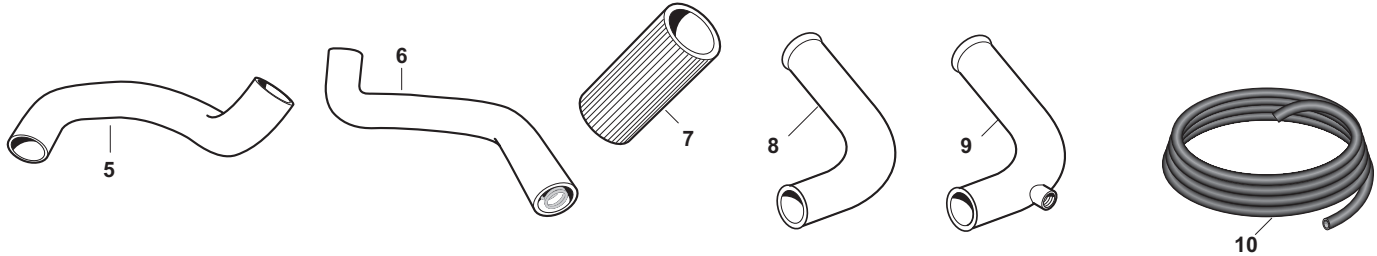

Bottom Radiator Hoses

OUR #	DESCRIPTION	EQUIVALENT	TRACTOR MODEL
1	R65012 Radiator Hose	C5NN8286B	2000, 3000, (4000 except Rowcrop), 2600, 3600, 4100, 4600, 2310, 3610, 3910, 4110, 4610, 3430, 3930, 4130, 4630, 4830, 5030, 2610, 2810, 2910, Ind. 230A, 231, 233, 234, 250C, 260C, 333, 334, 335, 340, 3400, 3500, 3550, 420, 4400, 515, 530A, 531, 532, 540
2	R65013 Radiator Hose	C5NN8286C	5000*, 7000*, (5600*, 6600*, 7600*, Less Oil Cooler), (5900, 5610, 6610, Less Air Cond), Ind. 445, 445A, 445C, 445D, 4500, 535, 545, 5500, 5550, 6500 (*except Rowcrop)
3	R65729 Radiator Hose	D5NN8286F	(5600, 6600*, 7600*, w/ Oil Cooler), (5610*, 6610*, 7610* w/ or w/out Air Cond), 5610S, 6610S, 7610S (*except Rowcrop)
4	R65727 Radiator Hose	D6NN8286B	(6700, 6710, 7710, Less Air Cond)
5	R65728 Radiator Hose	E8NN8286BA D5NN8286D	(6700, 7700 w/ Air Cond), (7700 Less Air Cond 8/76->), (6710, 7710 w/ Air Cond)
6	R66129 Radiator Hose	F0NN8286AB	5640, 6640, 7740, 7840, 8240, 8340, TS90, TS100, TS110
7	R63043 Radiator Hose (2 Required)	596152	3010S, (4835, 5635, 6635, 7635, w/ Cab), TN65F, TN75F, TN90F
8	R59002 Pipe	4997262	(4835, 5635 Less Cab)
9	R59001 Pipe	4956119	3830, 4330, 4430
9	R59003 Pipe	5117300	3010S
10	R14705 Heater Hose (5/8" x 32 1/2' roll)		Fits: All Models with Heaters
10	R14706 Heater Hose (3/4" x 32 1/2' roll)		Fits: All Models with Heaters