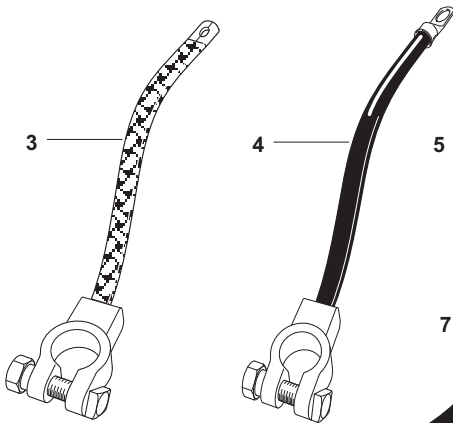

F10

Battery Accessories

OUR #	DESCRIPTION	EQUIVALENT	TRACTOR MODEL
1	R20561 Battery Terminal - Heavy Duty - (Card of 10)		Fits 6 to 2/0 gauge cables
2	R20570 Battery Bolt & Nut (5/16"-18 x 1 1/4")		
3	R20545 Braided Straps - Flat - 2 Gauge (7")		Fits up to 3/8" Stud
3	R20546 Braided Straps - Flat - 2 Gauge (9")		Fits up to 3/8" Stud
3	R20547 Braided Straps - Flat - 2 Gauge (11")		Fits up to 3/8" Stud
3	R20548 Braided Straps - Flat - 2 Gauge (14")		Fits up to 3/8" Stud
3	R20549 Braided Straps - Flat - 2 Gauge (16")		Fits up to 3/8" Stud
3	R20550 Braided Straps - Flat - 2 Gauge (19")		Fits up to 3/8" Stud
3	R20551 Braided Straps - Flat - 2 Gauge (24")		Fits up to 3/8" Stud
4	R20552 Battery Cable - Top Post - Black - 2 Gauge (10")		Fits up to 3/8" Stud
4	R20553 Battery Cable - Top Post - Black - 2 Gauge (15")		Fits up to 3/8" Stud
4	R20554 Battery Cable - Top Post - Black - 2 Gauge (20")		Fits up to 3/8" Stud
4	R20555 Battery Cable - Top Post - Black - 2 Gauge (23')		Fits up to 3/8" Stud
4	R20567 Battery Cable - Top Post - Black - 2 Gauge (27")		Fits up to 3/8" Stud
4	R20568 Battery Cable - Top Post - Black - 2 Gauge (32")		Fits up to 3/8" Stud
4	R20569 Battery Cable - Top Post - Black - 2 Gauge (34")		Fits up to 3/8" Stud
5	R20564 Battery Carry Strap for Post Terminal Batteries (14")		
6	R20563 Battery Terminal Puller		
7	R20565 Battery Terminal Spreader		
8	R20562 Terminal Protectors - Red/Black (Card Qty 2)		
9	R20594 Terminal Protectors - Black (Can Qty 100)		
10	R20558 Battery Tester - Dial indicats battery charge & specific gravity		
11	R20559 Temperature Correcting Battery Hydrometer - Temperature & Float Calibrated Reading