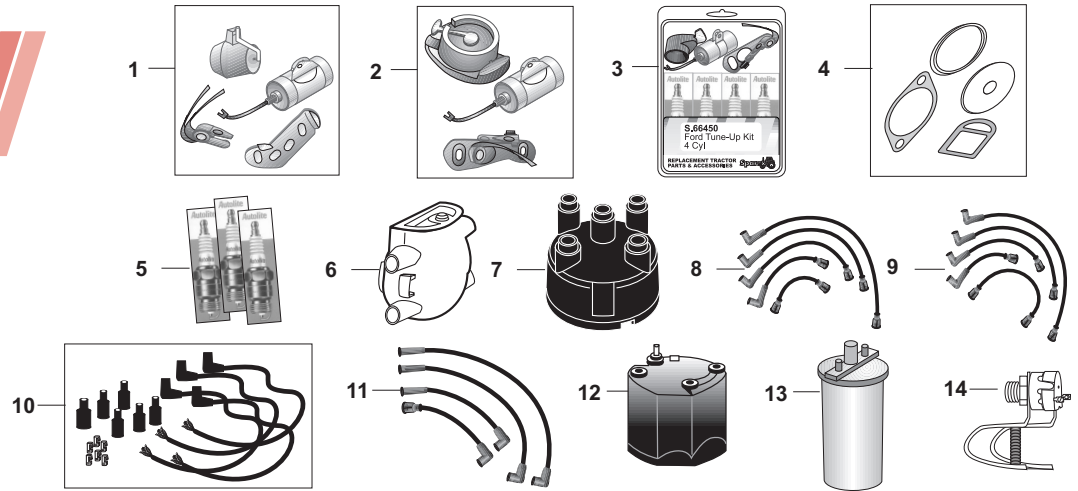

F10

Ignition and Tune-up Kits, Distributor Caps, Spark Plugs, Wires and Coils

OUR No.	DESCRIPTION	EQUIVALENT	TRACTOR MODEL
1	R61914 Ignition Kit Points, Condenser & Rotor	APN12000A B2NN12200A	9N, 2N, (8N Front Mount Distributor)
2	R61919 Ignition Kit Points, Condenser & Rotor	CPN12000A CONN12200A	(8N Side Mount Distributor), NAA, Jubilee, 600, 700, 800, 900, 601, 701, 801, 901, 2000, 4000
3	R61352 Tune-up Kit - 4 Autolite 216 Std Tip Plugs, Points, Condenser, Rotor, Gaskets (Hanger Display Pkg)	309786	9N, 2N, (8N Front Mount Distributor)
3	R61353 Tune-up Kit - 4 Autolite 437 Extn Tip Plugs, Points, Condenser, Rotor, Gaskets (Hanger Display Pkg)	309786	9N, 2N, (8N Front Mount Distributor)
3	R61354 Tune-up Kit - 4 Autolite 216 Std Tip Plugs, Points, Condenser, Rotor (Hanger Display Pkg)	309787	(8N Side Mount Distributor), NAA, Jubilee, 600, 700, 800, 900, 601, 701, 801, 901, 2000, 4000
3	R61356 Tune-up Kit - 4 Autolite 437 Extn Tip Plugs, Points, Condenser, Rotor (Hanger Display Pkg)	309787	(8N Side Mount Distributor), NAA, Jubilee, 600, 700, 800, 900, 601, 701, 801, 901, 2000, 4000
4	R60308 Distributor Gasket Kit	9N12104	9N, 2N, (8N Front Mount Distributor)
5	R61997 Spark Plug - Autolite 216 - Standard Tip	Champion H10, H12 Motorcraft AL7, AL9	9N, 2N, 8N, NAA, Jubilee, 600, 700, 800, 900, 601, 701, 801, 901, 2000, 4000
5	R61998 Spark Plug - Autolite 437 - Extended Tip	Champion H14Y, H18Y Motorcraft AL82	9N, 2N, 8N, NAA, Jubilee, 600, 700, 800, 900, 601, 701, 801, 901, 2000, 4000
6	R66426 Distributor Cap	9N12106C	9N, 2N, (8N Front Mount Distributor)
7	R66427 Distributor Cap	NCA12106A	(8N Side Mount Distributor), NAA, Jubilee, 600, 700, 800, 900, 601, 701, 801, 901, 2000, 4000
8	R66606 Custom Spark Plug Wire Sets - Quality No Cutting or Fitting Required	8N12259	(8N Side Mount Distributor)
9	R66581 Custom Spark Plug Wire Sets - Quality No Cutting or Fitting Required	CPN12259B	NAA, Jubilee, 600, 700, 800, 900, 601, 701, 801, 901, 2000, 4000
10	R66441 Universal Spark Plug Set - 4 Cyl <u>High Quality Packard 440 Cable</u>	9N12259B CPN12259	9N, 2N, 8N, NAA, Jubilee, 600, 700, 800, 900, 601, 701, 801, 901, 2000, 4000
10	R66442 Universal Spark Plug Set - 4 Cyl Standard Cable	9N12259B CPN12259	9N, 2N, 8N, NAA, Jubilee, 600, 700, 800, 900, 601, 701, 801, 901, 2000, 4000
11	R02097 Universal Spark Plug Set - 4 Cyl Straight Boot - <u>High Quality Packard 440 Cable</u>		9N, 2N, 8N, NAA, Jubilee, 600, 700, 800, 900, 601, 701, 801, 901, 2000, 4000
12	R60837 Coil - 6 Volt	9N12024	9N, 2N, (8N Front Mount Distributor)
12	R60187 Coil - 12 Volt		9N, 2N, (8N Front Mount Distributor w/ 12 v Conversion)
13	R61548 Coil - 6 Volt	E8TF12029BA	(8N Side Mount Distributor), NAA, 600, 700, 800, 900, 601, 701, 801, 901, 2000, 4000
13	R61016 Coil - 12 Volt - Non-Resistored	D5TE12029AB	(8N Side Mount Distributor), NAA, Jubilee, 600, 700, 800, 900, 601, 701, 801, 901, 2000, 4000 (w/ 12 v Conversion)
14	R52671 Voltage Reducer w/ Bracket (12 Volt to 6 Volt)		Universal