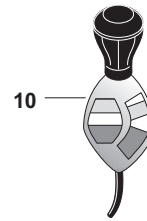

Battery Accessories

OUR #	DESCRIPTION	EQUIVALENT	TRACTOR MODEL
1	R20561 Battery Terminal - Heavy Duty - (Card of 10)		Fits 6 to 2/0 gauge cables
2	R20570 Battery Bolt & Nut (5/16"-18 x 1 1/4")		
3	R20545 Braided Straps - Flat - 2 Gauge (7")		Fits up to 3/8" Stud
3	R20546 Braided Straps - Flat - 2 Gauge (9")		Fits up to 3/8" Stud
3	R20547 Braided Straps - Flat - 2 Gauge (11")		Fits up to 3/8" Stud
3	R20548 Braided Straps - Flat - 2 Gauge (14")		Fits up to 3/8" Stud
3	R20549 Braided Straps - Flat - 2 Gauge (16")		Fits up to 3/8" Stud
3	R20550 Braided Straps - Flat - 2 Gauge (19")		Fits up to 3/8" Stud
3	R20551 Braided Straps - Flat - 2 Gauge (24")		Fits up to 3/8" Stud
4	R20552 Battery Cable - Top Post - Black - 2 Gauge (10")		Fits up to 3/8" Stud
4	R20553 Battery Cable - Top Post - Black - 2 Gauge (15")		Fits up to 3/8" Stud
4	R20554 Battery Cable - Top Post - Black - 2 Gauge (20")		Fits up to 3/8" Stud
4	R20555 Battery Cable - Top Post - Black - 2 Gauge (23')		Fits up to 3/8" Stud
4	R20567 Battery Cable - Top Post - Black - 2 Gauge (27")		Fits up to 3/8" Stud
4	R20568 Battery Cable - Top Post - Black - 2 Gauge (32")		Fits up to 3/8" Stud
4	R20569 Battery Cable - Top Post - Black - 2 Gauge (34")		Fits up to 3/8" Stud
5	R20564 Battery Carry Strap for Post Terminal Batteries (14")		
6	R20563 Battery Terminal Puller		
7	R20565 Battery Terminal Spreader		
8	R20562 Terminal Protectors - Red/Black (Card Qty 2)		
9	R20594 Terminal Protectors - Black (Can Qty 100)		
10	R20558 Battery Tester - Dial indicats battery charge & specific gravity		
11	R20559 Temperature Correcting Battery Hydrometer - Temperature & Float Calibrated Reading