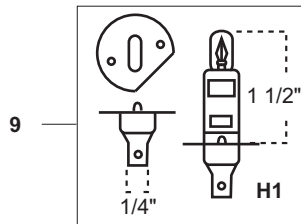

F10

Switches, Headlamps and Related Components

OUR #	DESCRIPTION	EQUIVALENT	TRACTOR MODEL
1	R60828 Light Switch w/ Fuse	8N11654B	9N, 2N, 8N, NAA, Jubilee
2	R60829 Light Switch - Quality	FDN11654A	600, 700, 800, 900, 601, 701, 801, 901, 2000, 4000
3	R60830 Light Switch - Economy	FDN11654A	600, 700, 800, 900, 601, 701, 801, 901, 2000, 4000
4	R66850 Worklight Switch	21C13740	8N, NAA, Jubilee
5	R66418 Original Style Headlight Assembly 6 Volt - Sealed Beam	2N13005C 2N13006C	8N
5	R66419 Original Style Headlight Assembly 12 Volt - Sealed Beam		8N
6	R66576 Headlight Ring (3/4" Thick)	2N13043	8N
7	R61633 Headlamp - 6 Volt (6") - Gray		Steel Body with Rubber Bezel, Non-sealed Beam
7	R61635 Headlamp - 6 Volt (6") Black Primer		Steel Body with Rubber Bezel, Non-sealed Beam
7	R61634 Headlamp - 12 Volt (6") - Gray		Steel Body with Rubber Bezel, Non-sealed Beam
7	R61636 Headlamp - 12 Volt (6") Black Primer		Steel Body with Rubber Bezel, Non-sealed Beam
8	R61890 Bulb - 6 Volt		Fits R61633, R61635
9	R04776 Halogen Bulb - 12 Volt		Fits R61634, R61636
10	R66415 Sealed Beam Bulb - 6 Volt (6")	310061	R66418 Plus Original Headlamp
10	R66416 Sealed Beam Bulb - 12 Volt (6")	310062	R66419 Plus Original Headlamp
11	R66561 Winged Headlight Brackets - RH		9N, 2N, 8N
12	R66562 Winged Headlight Brackets - LH		9N, 2N, 8N
13	R66599 Steel Headlight Socket - Primer Restoration Quality	8N13472BGA	9N, 2N, 8N, NAA, Jubilee, 600, 700, 800, 900, 601, 701, 801, 901, 2000, 4000
14	R66600 Reinforcement Plate for Headlight	FAA13102A	Same as Above