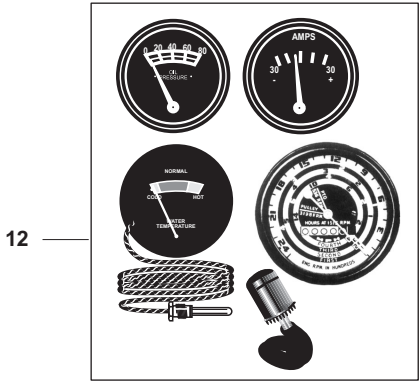

F10

Gauges and Related Components

OUR #	DESCRIPTION	EQUIVALENT	TRACTOR MODEL
1	R60645 Proofmeter - Illuminated (Bulb Included)	8N17360A1	8N
1	R60766 Proofmeter - 4 Spd - Illuminated (Bulb Included)	C3NN17360N	NAA, Jubilee, 600, 700, 800, 900, 601, 701, 801, 901, 2000, 4000
1	R60765 Proofmeter - 5 Spd - Illuminated (Bulb Included)	C3NN17360K	600, 700, 800, 900, 601, 701, 801, 901, 2000, 4000
1	R60454 Proofmeter - Select-O-Speed Illuminated (Bulb Included)	C3NN17360J	601, 701, 801, 901, 2000, 4000
2	R61028 Proofmeter Cable - 34"	8N17365	8N
2	R61060 Proofmeter Cable - 30 1/2"	B9NN17365B	NAA, Jubilee, 600, 700, 800, 900, 601, 701, 801, 901, 2000, 4000
2	R57806 Proofmeter Cable - 49"	EIADDN17365C	Fordson Super Major (4/62->)
2	R75961 Proofmeter Cable	957E17365C	Dexta, Super Dexta (57-4/62)
3	R61525 Temperature Gauge - Raised Bezel	C3NN18287A	NAA, Jubilee, 600, 700, 800, 900, 601, 701, 801, 901, 2000, 4000
4	R61171 Oil Pressure Gauge - 40 lb (0-5 lbs - Red / 5-40 lbs - Green) (Black Ring - Flat Bezel)	FAD9273A	9N, 2N, 8N
4	R61063 Oil Pressure Gauge - 50 lb (Black Ring - Flat Bezel)	9N9273A	9N, 2N, 8N
4	R60758 Oil Pressure Gauge - 80 lb (Black Ring - Raised Bezel)	FAD9273A	9N, 2N, 8N, NAA, Jubilee, 600, 700, 800, 900, 601, 701, 801, 901, 2000, 4000
5	R61162 30 Amp Ammeter - Illuminated (Black Ring - Terminal Type) (Bulb Included) Raised Bezel	A0NN10670A	9N, 2N, 8N, NAA, Jubilee, 600, 700, 800, 900 (->1957)
5	R66887 30 Amp Ammeter - Illuminated (Black Ring - Terminal Type) (Bulb Included) Flat Bezel	A0NN10670A	9N, 2N, 8N, NAA, Jubilee, 600, 700, 800, 900 (->1957)
5	R60759 30 Amp Ammeter - Illuminated (Chrome Ring - Terminal Type) (Bulb Included) Raised Bezel	A0NN10670A	9N, 2N, 8N, NAA, Jubilee, 600, 700, 800, 900 (->1957)
5	R61064 50 Amp Ammeter - Illuminated (Chrome Ring - Terminal Type) (Bulb Included)	A0NN10670A	9N, 2N, 8N, NAA, Jubilee, 600, 700, 800, 900 (->1957)
6	R61420 Fuel Gauge - 6 Volt - Illuminated	310948	601, 701, 801, 901, 2000, 4000
6	R61421 Fuel Gauge - 12 Volt - Illuminated	310949	601, 701, 801, 901, 2000, 4000
7	R61422 Fuel Sender - 6 or 12 Volt	310938 310939	601, 701, 2000 (1958-1964 Gas or Diesel)
7	R61423 Fuel Sender - 6 or 12 Volt	310940 310941	801, 901, 4000 (1958-1964 Gas or Diesel)
8	R51148 Light Bulb - 12 Volt		R60645, R60765, R60766, R61162, R60759, R61064
9	R61993 Throttle Rod Grommet	353873S	NAA, Jubilee, 600, 700, 800, 900, 601, 701, 801, 901, 2000, 4000
10	R60763 Throttle Plate	8N9889A	8N
11	R53165 Instrument Panel Light Assembly 6 volt	NCA13771A C3NN14662A C3AB13466B	NAA, Jubilee, 600, 700, 800, 900, 601, 701, 801, 901, 2000, 4000
11	R66854 Instrument Panel Light Assembly 12 volt	NCA13771A C3NN14662A C3AB13466B	NAA, Jubilee, 600, 700, 800, 900, 601, 701, 801, 901, 2000, 4000
12	R66861 Instrument & Gauge Kit		NAA, Jubilee, 600, 700, 800, 900 (->57 w/ 4 Speed Transmission)
12	R66896 Instrument & Gauge Kit		600, 700, 800, 900 (->57 w/ 5 Speed Transmission)
13	R60021 Instrument & Gauge Kit		8N