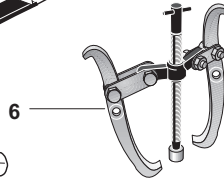

F10

Battery Accessories

OUR #	DESCRIPTION	EQUIVALENT	TRACTOR MODEL
1	R20561 Battery Terminal - Heavy Duty - (Card of 10)		Fits 6 to 2/0 gauge cables
2	R20570 Battery Bolt & Nut (5/16"-18 x 1 1/4")		
3	R20545 Braided Straps - Flat - 2 Gauge (7")		Fits up to 3/8" Stud
3	R20546 Braided Straps - Flat - 2 Gauge (9")		Fits up to 3/8" Stud
3	R20547 Braided Straps - Flat - 2 Gauge (11")		Fits up to 3/8" Stud
3	R20548 Braided Straps - Flat - 2 Gauge (14")		Fits up to 3/8" Stud
3	R20549 Braided Straps - Flat - 2 Gauge (16")		Fits up to 3/8" Stud
3	R20550 Braided Straps - Flat - 2 Gauge (19")		Fits up to 3/8" Stud
3	R20551 Braided Straps - Flat - 2 Gauge (24")		Fits up to 3/8" Stud
4	R20552 Battery Cable - Top Post - Black - 2 Gauge (10")		Fits up to 3/8" Stud
4	R20553 Battery Cable - Top Post - Black - 2 Gauge (15")		Fits up to 3/8" Stud
4	R20554 Battery Cable - Top Post - Black - 2 Gauge (20")		Fits up to 3/8" Stud
4	R20555 Battery Cable - Top Post - Black - 2 Gauge (23')		Fits up to 3/8" Stud
4	R20567 Battery Cable - Top Post - Black - 2 Gauge (27")		Fits up to 3/8" Stud
4	R20568 Battery Cable - Top Post - Black - 2 Gauge (32")		Fits up to 3/8" Stud
4	R20569 Battery Cable - Top Post - Black - 2 Gauge (34")		Fits up to 3/8" Stud
5	R20564 Battery Carry Strap for Post Terminal Batteries (14")		
6	R20563 Battery Terminal Puller		
7	R20565 Battery Terminal Spreader		
8	R20562 Terminal Protectors - Red/Black (Card Qty 2)		
9	R20594 Terminal Protectors - Black (Can Qty 100)		
10	R20558 Battery Tester - Dial indicats battery charge & specific gravity		
11	R20559 Temperature Correcting Battery Hydrometer - Temperature & Float Calibrated Reading