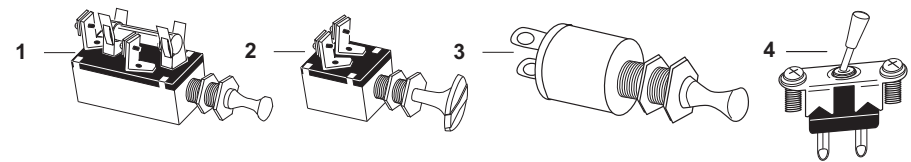

F10

Switches, Headlamps and Related Components

OUR #	DESCRIPTION	EQUIVALENT	TRACTOR MODEL
1	R60828 Light Switch w/ Fuse	8N11654B	9N, 2N, 8N, NAA, Jubilee
2	R60829 Light Switch - Quality	FDN11654A	600, 700, 800, 900, 601, 701, 801, 901, 2000, 4000
3	R60830 Light Switch - Economy	FDN11654A	600, 700, 800, 900, 601, 701, 801, 901, 2000, 4000
4	R66850 Worklight Switch	21C13740	8N, NAA, Jubilee
5	R66418 Original Style Headlight Assembly 6 Volt - Sealed Beam	2N13005C 2N13006C	8N
5	R66419 Original Style Headlight Assembly 12 Volt - Sealed Beam		8N
6	R66576 Headlight Ring (3/4" Thick)	2N13043	8N
7	R61633 Headlamp - 6 Volt (6") - Gray		Steel Body with Rubber Bezel, Non-sealed Beam
7	R61635 Headlamp - 6 Volt (6") Black Primer		Steel Body with Rubber Bezel, Non-sealed Beam
7	R61634 Headlamp - 12 Volt (6") - Gray		Steel Body with Rubber Bezel, Non-sealed Beam
7	R61636 Headlamp - 12 Volt (6") Black Primer		Steel Body with Rubber Bezel, Non-sealed Beam
8	R61890 Bulb - 6 Volt		Fits R61633, R61635
9	R04776 Halogen Bulb - 12 Volt		Fits R61634, R61636
10	R66415 Sealed Beam Bulb - 6 Volt (6")	310061	R66418 Plus Original Headlamp
10	R66416 Sealed Beam Bulb - 12 Volt (6")	310062	R66419 Plus Original Headlamp
11	R66561 Winged Headlight Brackets - RH		9N, 2N, 8N
12	R66562 Winged Headlight Brackets - LH		9N, 2N, 8N
13	R66599 Steel Headlight Socket - Primer Restoration Quality	8N13472BGA	9N, 2N, 8N, NAA, Jubilee, 600, 700, 800, 900, 601, 701, 801, 901, 2000, 4000
14	R66600 Reinforcement Plate for Headlight	FAA13102A	Same as Above