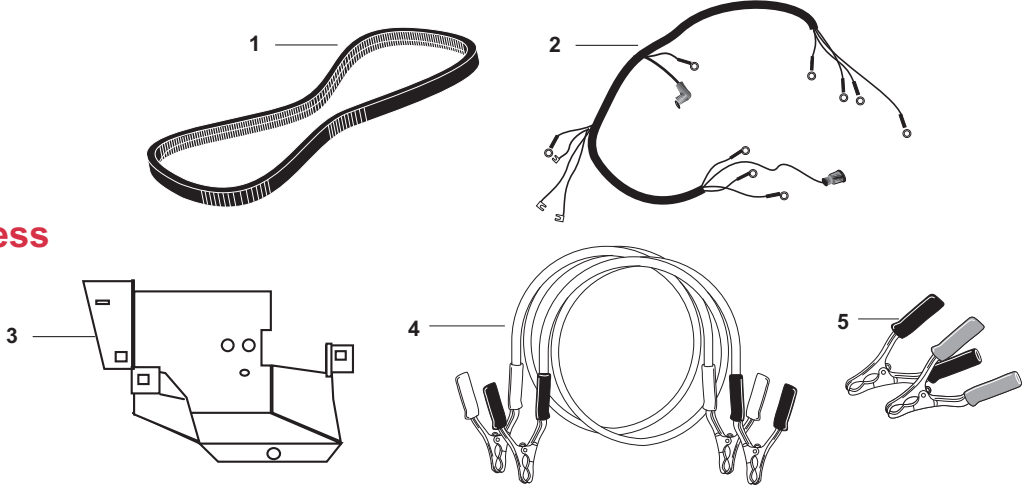

F10

Belts, Wiring Harness Battery Box and Jumper Cables

OUR #	DESCRIPTION	EQUIVALENT	TRACTOR MODEL
1	R18834 Belt - Generator - Water Pump (5/8" x 45")	86520008 9N8620B	9N, 2N (8N w/ Front Mount Distributor)
1	R18833 Belt - Alternator - Water Pump		9N, 2N (8N w/ Front Mount Distributor) (w/ R61050 Alternator Kit)
1	R18830 Belt - Generator - Water Pump (5/8" x 41 1/2")	86520007 8N8620	(8N w/ Side Mount Distributor), NAA, Jubilee, (NOTE: Also used w/ R61020 Alternator Kit)
1	R18722 Belt - Generator - Water Pump (1/2" x 42")	75629 EAF8577A	600, 700, 800, 900, 601, 701, 801, 901, 2000, 4000
1	R11174 Belt - Generator - Water Pump (1/2" x 45")	E1ADKN8620C	Dexta, Super Dexta, (Fordson Major, Fordson Power Major, Fordson Super Major 9/54-64)
2	R66817 Wiring Harness - Main	2N14401 9N14401C	(9N, 2N w/ Generator)
2	R66818 Wiring Harness - Main	8N14401B	(8N w/ Front Mount Distributor & Generator)
2	R66819 Wiring Harness - Main	8N14401C	(8N w/ Side Mount Distributor & Generator)
2	R66820 Wiring Harness - Main	FAF14401B	(NAA, Jubilee w/ Generator)
3	R60610 Battery Box	8N10732	8N
3	R60611 Battery Box - Gas	C0NN10732T	NAA, Jubilee, 600, 700, 800, 900, 601, 701, 801, 901, 2000, 4000
4	R20556 Jumper Cable - Extra Heavy Duty - 2 Gauge Copper Wire (20')		
5	R20557 Jumper Cable Clamps (Qty 2) Red/Black Zinc Plated Steel Extra Heavy Duty		