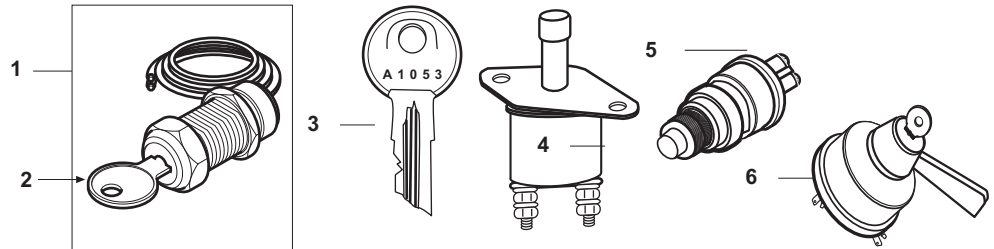

F10

Ignition & Starting

Alternators, Generators and Regulators

OUR No.	DESCRIPTION	EQUIVALENT	TRACTOR MODEL
1	R60617 Ignition Switch with Key - Non Original Key	8N3679C	All Tractors 1939 - 1964 (Except Dexas and Majors)
2	R60185 Key		For R60617 Only
3	R60366 Ignition Key - Original Switch	9N3685B	All Tractors 1939 - 1964 (Except Dexas and Majors)
4	R66813 Starter Switch - Restoration Quality	9N11450B	9N, 2N (w/ Safety Start)
5	R60824 Starter/Manifold Heater Switch - Push Button	312133	601, 701, 801, 901, 2000, 4000 (w/ Select-O-Speed or Diesel Engine)
6	R66386 Ignition & Light Switch	957E11654	Dexta, Super Dexta