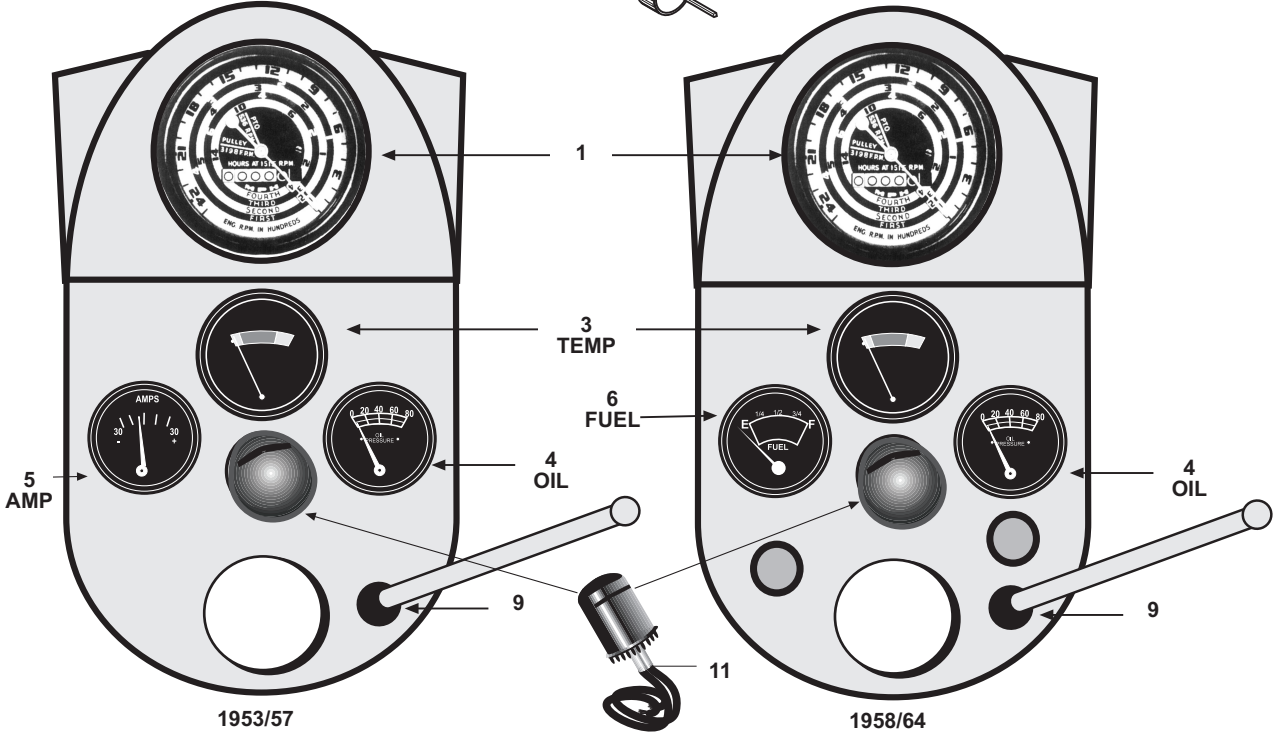

F10

Gauges and Related Components

OUR #	DESCRIPTION	EQUIVALENT	TRACTOR MODEL
1	R60645 Proofmeter - Illuminated (Bulb Included)	8N17360A1	8N
1	R60766 Proofmeter - 4 Spd - Illuminated (Bulb Included)	C3NN17360N	NAA, Jubilee, 600, 700, 800, 900, 601, 701, 801, 901, 2000, 4000
1	R60765 Proofmeter - 5 Spd - Illuminated (Bulb Included)	C3NN17360K	600, 700, 800, 900, 601, 701, 801, 901, 2000, 4000
1	R60454 Proofmeter - Select-O-Speed Illuminated (Bulb Included)	C3NN17360J	601, 701, 801, 901, 2000, 4000
2	R61028 Proofmeter Cable - 34"	8N17365	8N
2	R61060 Proofmeter Cable - 30 1/2"	B9NN17365B	NAA, Jubilee, 600, 700, 800, 900, 601, 701, 801, 901, 2000, 4000
2	R57806 Proofmeter Cable - 49"	EIADDN17365C	Fordson Super Major (4/62->)
2	R75961 Proofmeter Cable	957E17365C	Dexta, Super Dexta (57-4/62)
3	R61525 Temperature Gauge - Raised Bezel	C3NN18287A	NAA, Jubilee, 600, 700, 800, 900, 601, 701, 801, 901, 2000, 4000
4	R61171 Oil Pressure Gauge - 40 lb (0-5 lbs - Red / 5-40 lbs - Green) (Black Ring - Flat Bezel)	FAD9273A	9N, 2N, 8N
4	R61063 Oil Pressure Gauge - 50 lb (Black Ring - Flat Bezel)	9N9273A	9N, 2N, 8N
4	R60758 Oil Pressure Gauge - 80 lb (Black Ring - Raised Bezel)	FAD9273A	9N, 2N, 8N, NAA, Jubilee, 600, 700, 800, 900, 601, 701, 801, 901, 2000, 4000
5	R61162 30 Amp Ammeter - Illuminated (Black Ring - Terminal Type) (Bulb Included) Raised Bezel	A0NN10670A	9N, 2N, 8N, NAA, Jubilee, 600, 700, 800, 900 (->1957)
5	R66887 30 Amp Ammeter - Illuminated (Black Ring - Terminal Type) (Bulb Included) Flat Bezel	A0NN10670A	9N, 2N, 8N, NAA, Jubilee, 600, 700, 800, 900 (->1957)
5	R60759 30 Amp Ammeter - Illuminated (Chrome Ring - Terminal Type) (Bulb Included) Raised Bezel	A0NN10670A	9N, 2N, 8N, NAA, Jubilee, 600, 700, 800, 900 (->1957)
5	R61064 50 Amp Ammeter - Illuminated (Chrome Ring - Terminal Type) (Bulb Included)	A0NN10670A	9N, 2N, 8N, NAA, Jubilee, 600, 700, 800, 900 (->1957)
6	R61420 Fuel Gauge - 6 Volt - Illuminated	310948	601, 701, 801, 901, 2000, 4000
6	R61421 Fuel Gauge - 12 Volt - Illuminated	310949	601, 701, 801, 901, 2000, 4000
7	R61422 Fuel Sender - 6 or 12 Volt	310938 310939	601, 701, 2000 (1958-1964 Gas or Diesel)
7	R61423 Fuel Sender - 6 or 12 Volt	310940 310941	801, 901, 4000 (1958-1964 Gas or Diesel)
8	R51148 Light Bulb - 12 Volt		R60645, R60765, R60766, R61162, R60759, R61064
9	R61993 Throttle Rod Grommet	353873S	NAA, Jubilee, 600, 700, 800, 900, 601, 701, 801, 901, 2000, 4000
10	R60763 Throttle Plate	8N9889A	8N
11	R53165 Instrument Panel Light Assembly 6 volt	NCA13771A C3NN14662A C3AB13466B	NAA, Jubilee, 600, 700, 800, 900, 601, 701, 801, 901, 2000, 4000
11	R66854 Instrument Panel Light Assembly 12 volt	NCA13771A C3NN14662A C3AB13466B	NAA, Jubilee, 600, 700, 800, 900, 601, 701, 801, 901, 2000, 4000
12	R66861 Instrument & Gauge Kit		NAA, Jubilee, 600, 700, 800, 900 (->57 w/ 4 Speed Transmission)
12	R66896 Instrument & Gauge Kit		600, 700, 800, 900 (->57 w/ 5 Speed Transmission)
13	R60021 Instrument & Gauge Kit		8N