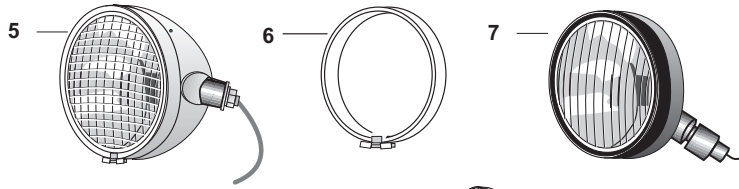

F10

Switches, Headlamps and Related Components

OUR #	DESCRIPTION	EQUIVALENT	TRACTOR MODEL
1	R60828 Light Switch w/ Fuse	8N11654B	9N, 2N, 8N, NAA, Jubilee
2	R60829 Light Switch - Quality	FDN11654A	600, 700, 800, 900, 601, 701, 801, 901, 2000, 4000
3	R60830 Light Switch - Economy	FDN11654A	600, 700, 800, 900, 601, 701, 801, 901, 2000, 4000
4	R66850 Worklight Switch	21C13740	8N, NAA, Jubilee
5	R66418 Original Style Headlight Assembly 6 Volt - Sealed Beam	2N13005C 2N13006C	8N
5	R66419 Original Style Headlight Assembly 12 Volt - Sealed Beam		8N
6	R66576 Headlight Ring (3/4" Thick)	2N13043	8N
7	R61633 Headlamp - 6 Volt (6") - Gray		Steel Body with Rubber Bezel, Non-sealed Beam
7	R61635 Headlamp - 6 Volt (6") Black Primer		Steel Body with Rubber Bezel, Non-sealed Beam
7	R61634 Headlamp - 12 Volt (6") - Gray		Steel Body with Rubber Bezel, Non-sealed Beam
7	R61636 Headlamp - 12 Volt (6") Black Primer		Steel Body with Rubber Bezel, Non-sealed Beam
8	R61890 Bulb - 6 Volt		Fits R61633, R61635
9	R04776 Halogen Bulb - 12 Volt		Fits R61634, R61636
10	R66415 Sealed Beam Bulb - 6 Volt (6")	310061	R66418 Plus Original Headlamp
10	R66416 Sealed Beam Bulb - 12 Volt (6")	310062	R66419 Plus Original Headlamp
11	R66561 Winged Headlight Brackets - RH		9N, 2N, 8N
12	R66562 Winged Headlight Brackets - LH		9N, 2N, 8N
13	R66599 Steel Headlight Socket - Primer Restoration Quality	8N13472BGA	9N, 2N, 8N, NAA, Jubilee, 600, 700, 800, 900, 601, 701, 801, 901, 2000, 4000
14	R66600 Reinforcement Plate for Headlight	FAA13102A	Same as Above