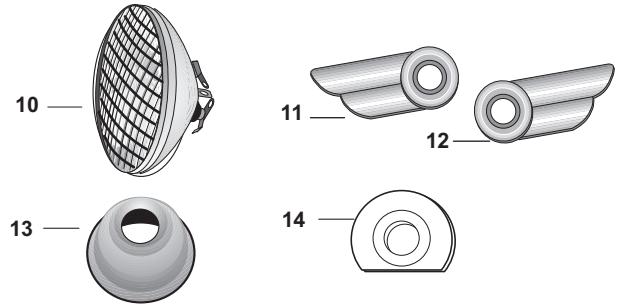

F10

Switches, Headlamps and Related Components

OUR #	DESCRIPTION	EQUIVALENT	TRACTOR MODEL
1	R60828 Light Switch w/ Fuse	8N11654B	9N, 2N, 8N, NAA, Jubilee
2	R60829 Light Switch - Quality	FDN11654A	600, 700, 800, 900, 601, 701, 801, 901, 2000, 4000
3	R60830 Light Switch - Economy	FDN11654A	600, 700, 800, 900, 601, 701, 801, 901, 2000, 4000
4	R66850 Worklight Switch	21C13740	8N, NAA, Jubilee
5	R66418 Original Style Headlight Assembly 6 Volt - Sealed Beam	2N13005C 2N13006C	8N
5	R66419 Original Style Headlight Assembly 12 Volt - Sealed Beam		8N
6	R66576 Headlight Ring (3/4" Thick)	2N13043	8N
7	R61633 Headlamp - 6 Volt (6") - Gray		Steel Body with Rubber Bezel, Non-sealed Beam
7	R61635 Headlamp - 6 Volt (6") Black Primer		Steel Body with Rubber Bezel, Non-sealed Beam
7	R61634 Headlamp - 12 Volt (6") - Gray		Steel Body with Rubber Bezel, Non-sealed Beam
7	R61636 Headlamp - 12 Volt (6") Black Primer		Steel Body with Rubber Bezel, Non-sealed Beam
8	R61890 Bulb - 6 Volt		Fits R61633, R61635
9	R04776 Halogen Bulb - 12 Volt		Fits R61634, R61636
10	R66415 Sealed Beam Bulb - 6 Volt (6")	310061	R66418 Plus Original Headlamp
10	R66416 Sealed Beam Bulb - 12 Volt (6")	310062	R66419 Plus Original Headlamp
11	R66561 Winged Headlight Brackets - RH		9N, 2N, 8N
12	R66562 Winged Headlight Brackets - LH		9N, 2N, 8N
13	R66599 Steel Headlight Socket - Primer Restoration Quality	8N13472BGA	9N, 2N, 8N, NAA, Jubilee, 600, 700, 800, 900, 601, 701, 801, 901, 2000, 4000
14	R66600 Reinforcement Plate for Headlight	FAA13102A	Same as Above