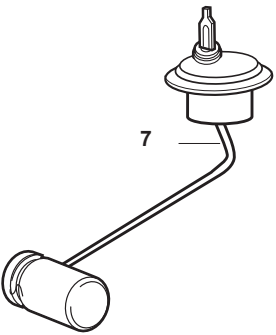

F10

Gauges and Related Components

OUR #	DESCRIPTION	EQUIVALENT	TRACTOR MODEL
1	R60645 Proofmeter - Illuminated (Bulb Included)	8N17360A1	8N
1	R60766 Proofmeter - 4 Spd - Illuminated (Bulb Included)	C3NN17360N	NAA, Jubilee, 600, 700, 800, 900, 601, 701, 801, 901, 2000, 4000
1	R60765 Proofmeter - 5 Spd - Illuminated (Bulb Included)	C3NN17360K	600, 700, 800, 900, 601, 701, 801, 901, 2000, 4000
1	R60454 Proofmeter - Select-O-Speed Illuminated (Bulb Included)	C3NN17360J	601, 701, 801, 901, 2000, 4000
2	R61028 Proofmeter Cable - 34"	8N17365	8N
2	R61060 Proofmeter Cable - 30 1/2"	B9NN17365B	NAA, Jubilee, 600, 700, 800, 900, 601, 701, 801, 901, 2000, 4000
2	R57806 Proofmeter Cable - 49"	EIADDN17365C	Fordson Super Major (4/62->)
2	R75961 Proofmeter Cable	957E17365C	Dexta, Super Dexta (57-4/62)
3	R61525 Temperature Gauge - Raised Bezel	C3NN18287A	NAA, Jubilee, 600, 700, 800, 900, 601, 701, 801, 901, 2000, 4000
4	R61171 Oil Pressure Gauge - 40 lb (0-5 lbs - Red / 5-40 lbs - Green) (Black Ring - Flat Bezel)	FAD9273A	9N, 2N, 8N
4	R61063 Oil Pressure Gauge - 50 lb (Black Ring - Flat Bezel)	9N9273A	9N, 2N, 8N
4	R60758 Oil Pressure Gauge - 80 lb (Black Ring - Raised Bezel)	FAD9273A	9N, 2N, 8N, NAA, Jubilee, 600, 700, 800, 900, 601, 701, 801, 901, 2000, 4000
5	R61162 30 Amp Ammeter - Illuminated (Black Ring - Terminal Type) (Bulb Included) Raised Bezel	A0NN10670A	9N, 2N, 8N, NAA, Jubilee, 600, 700, 800, 900 (->1957)
5	R66887 30 Amp Ammeter - Illuminated (Black Ring - Terminal Type) (Bulb Included) Flat Bezel	A0NN10670A	9N, 2N, 8N, NAA, Jubilee, 600, 700, 800, 900 (->1957)
5	R60759 30 Amp Ammeter - Illuminated (Chrome Ring - Terminal Type) (Bulb Included) Raised Bezel	A0NN10670A	9N, 2N, 8N, NAA, Jubilee, 600, 700, 800, 900 (->1957)
5	R61064 50 Amp Ammeter - Illuminated (Chrome Ring - Terminal Type) (Bulb Included)	A0NN10670A	9N, 2N, 8N, NAA, Jubilee, 600, 700, 800, 900 (->1957)
6	R61420 Fuel Gauge - 6 Volt - Illuminated	310948	601, 701, 801, 901, 2000, 4000
6	R61421 Fuel Gauge - 12 Volt - Illuminated	310949	601, 701, 801, 901, 2000, 4000
7	R61422 Fuel Sender - 6 or 12 Volt	310938 310939	601, 701, 2000 (1958-1964 Gas or Diesel)
7	R61423 Fuel Sender - 6 or 12 Volt	310940 310941	801, 901, 4000 (1958-1964 Gas or Diesel)
8	R51148 Light Bulb - 12 Volt		R60645, R60765, R60766, R61162, R60759, R61064
9	R61993 Throttle Rod Grommet	353873S	NAA, Jubilee, 600, 700, 800, 900, 601, 701, 801, 901, 2000, 4000
10	R60763 Throttle Plate	8N9889A	8N
11	R53165 Instrument Panel Light Assembly 6 volt	NCA13771A C3NN14662A C3AB13466B	NAA, Jubilee, 600, 700, 800, 900, 601, 701, 801, 901, 2000, 4000
11	R66854 Instrument Panel Light Assembly 12 volt	NCA13771A C3NN14662A C3AB13466B	NAA, Jubilee, 600, 700, 800, 900, 601, 701, 801, 901, 2000, 4000
12	R66861 Instrument & Gauge Kit		NAA, Jubilee, 600, 700, 800, 900 (->57 w/ 4 Speed Transmission)
12	R66896 Instrument & Gauge Kit		600, 700, 800, 900 (->57 w/ 5 Speed Transmission)
13	R60021 Instrument & Gauge Kit		8N