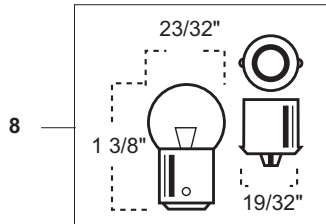

F10

Switches, Headlamps and Related Components

OUR #	DESCRIPTION	EQUIVALENT	TRACTOR MODEL
1	R60828 Light Switch w/ Fuse	8N11654B	9N, 2N, 8N, NAA, Jubilee
2	R60829 Light Switch - Quality	FDN11654A	600, 700, 800, 900, 601, 701, 801, 901, 2000, 4000
3	R60830 Light Switch - Economy	FDN11654A	600, 700, 800, 900, 601, 701, 801, 901, 2000, 4000
4	R66850 Worklight Switch	21C13740	8N, NAA, Jubilee
5	R66418 Original Style Headlight Assembly 6 Volt - Sealed Beam	2N13005C 2N13006C	8N
5	R66419 Original Style Headlight Assembly 12 Volt - Sealed Beam		8N
6	R66576 Headlight Ring (3/4" Thick)	2N13043	8N
7	R61633 Headlamp - 6 Volt (6") - Gray		Steel Body with Rubber Bezel, Non-sealed Beam
7	R61635 Headlamp - 6 Volt (6") Black Primer		Steel Body with Rubber Bezel, Non-sealed Beam
7	R61634 Headlamp - 12 Volt (6") - Gray		Steel Body with Rubber Bezel, Non-sealed Beam
7	R61636 Headlamp - 12 Volt (6") Black Primer		Steel Body with Rubber Bezel, Non-sealed Beam
8	R61890 Bulb - 6 Volt		Fits R61633, R61635
9	R04776 Halogen Bulb - 12 Volt		Fits R61634, R61636
10	R66415 Sealed Beam Bulb - 6 Volt (6")	310061	R66418 Plus Original Headlamp
10	R66416 Sealed Beam Bulb - 12 Volt (6")	310062	R66419 Plus Original Headlamp
11	R66561 Winged Headlight Brackets - RH		9N, 2N, 8N
12	R66562 Winged Headlight Brackets - LH		9N, 2N, 8N
13	R66599 Steel Headlight Socket - Primer Restoration Quality	8N13472BGA	9N, 2N, 8N, NAA, Jubilee, 600, 700, 800, 900, 601, 701, 801, 901, 2000, 4000
14	R66600 Reinforcement Plate for Headlight	FAA13102A	Same as Above