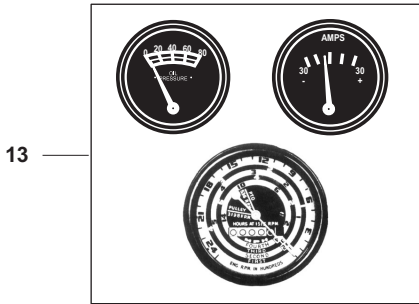

F10

Gauges and Related Components

OUR #	DESCRIPTION	EQUIVALENT	TRACTOR MODEL
1	R60645 Proofmeter - Illuminated (Bulb Included)	8N17360A1	8N
1	R60766 Proofmeter - 4 Spd - Illuminated (Bulb Included)	C3NN17360N	NAA, Jubilee, 600, 700, 800, 900, 601, 701, 801, 901, 2000, 4000
1	R60765 Proofmeter - 5 Spd - Illuminated (Bulb Included)	C3NN17360K	600, 700, 800, 900, 601, 701, 801, 901, 2000, 4000
1	R60454 Proofmeter - Select-O-Speed Illuminated (Bulb Included)	C3NN17360J	601, 701, 801, 901, 2000, 4000
2	R61028 Proofmeter Cable - 34"	8N17365	8N
2	R61060 Proofmeter Cable - 30 1/2"	B9NN17365B	NAA, Jubilee, 600, 700, 800, 900, 601, 701, 801, 901, 2000, 4000
2	R57806 Proofmeter Cable - 49"	EIADDN17365C	Fordson Super Major (4/62->)
2	R75961 Proofmeter Cable	957E17365C	Dexta, Super Dexta (57-4/62)
3	R61525 Temperature Gauge - Raised Bezel	C3NN18287A	NAA, Jubilee, 600, 700, 800, 900, 601, 701, 801, 901, 2000, 4000
4	R61171 Oil Pressure Gauge - 40 lb (0-5 lbs - Red / 5-40 lbs - Green) (Black Ring - Flat Bezel)	FAD9273A	9N, 2N, 8N
4	R61063 Oil Pressure Gauge - 50 lb (Black Ring - Flat Bezel)	9N9273A	9N, 2N, 8N
4	R60758 Oil Pressure Gauge - 80 lb (Black Ring - Raised Bezel)	FAD9273A	9N, 2N, 8N, NAA, Jubilee, 600, 700, 800, 900, 601, 701, 801, 901, 2000, 4000
5	R61162 30 Amp Ammeter - Illuminated (Black Ring - Terminal Type) (Bulb Included) Raised Bezel	A0NN10670A	9N, 2N, 8N, NAA, Jubilee, 600, 700, 800, 900 (->1957)
5	R66887 30 Amp Ammeter - Illuminated (Black Ring - Terminal Type) (Bulb Included) Flat Bezel	A0NN10670A	9N, 2N, 8N, NAA, Jubilee, 600, 700, 800, 900 (->1957)
5	R60759 30 Amp Ammeter - Illuminated (Chrome Ring - Terminal Type) (Bulb Included) Raised Bezel	A0NN10670A	9N, 2N, 8N, NAA, Jubilee, 600, 700, 800, 900 (->1957)
5	R61064 50 Amp Ammeter - Illuminated (Chrome Ring - Terminal Type) (Bulb Included)	A0NN10670A	9N, 2N, 8N, NAA, Jubilee, 600, 700, 800, 900 (->1957)
6	R61420 Fuel Gauge - 6 Volt - Illuminated	310948	601, 701, 801, 901, 2000, 4000
6	R61421 Fuel Gauge - 12 Volt - Illuminated	310949	601, 701, 801, 901, 2000, 4000
7	R61422 Fuel Sender - 6 or 12 Volt	310938 310939	601, 701, 2000 (1958-1964 Gas or Diesel)
7	R61423 Fuel Sender - 6 or 12 Volt	310940 310941	801, 901, 4000 (1958-1964 Gas or Diesel)
8	R51148 Light Bulb - 12 Volt		R60645, R60765, R60766, R61162, R60759, R61064
9	R61993 Throttle Rod Grommet	353873S	NAA, Jubilee, 600, 700, 800, 900, 601, 701, 801, 901, 2000, 4000
10	R60763 Throttle Plate	8N9889A	8N
11	R53165 Instrument Panel Light Assembly 6 volt	NCA13771A C3NN14662A C3AB13466B	NAA, Jubilee, 600, 700, 800, 900, 601, 701, 801, 901, 2000, 4000
11	R66854 Instrument Panel Light Assembly 12 volt	NCA13771A C3NN14662A C3AB13466B	NAA, Jubilee, 600, 700, 800, 900, 601, 701, 801, 901, 2000, 4000
12	R66861 Instrument & Gauge Kit		NAA, Jubilee, 600, 700, 800, 900 (->57 w/ 4 Speed Transmission)
12	R66896 Instrument & Gauge Kit		600, 700, 800, 900 (->57 w/ 5 Speed Transmission)
13	R60021 Instrument & Gauge Kit		8N