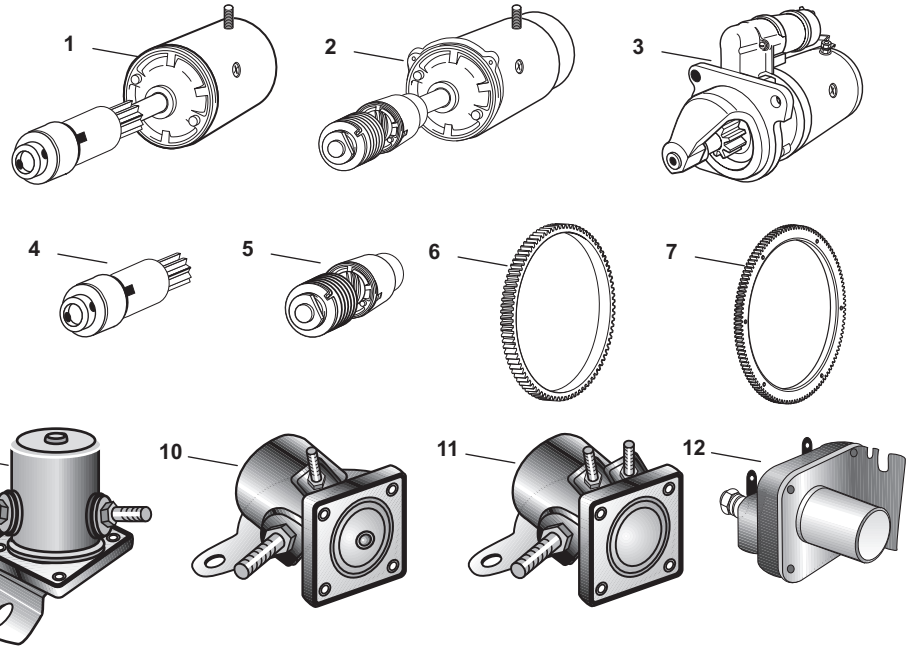

F10

Starters, Starter Drives, and Solenoids

*** Note:**
Starter mounts differently and you must rewire, but it works fine. Use the R60824 push button starter switch for this modification.

OUR No.	DESCRIPTION	EQUIVALENT	TRACTOR MODEL
1	R66423 Starter w/ Drive - 6 Volt NOT Rebuilt	8N11001R D8NN11350BA	9N, 2N, 8N
1	R66595 Starter w/ Drive - 12 Volt NOT Rebuilt		9N, 2N, 8N
2	R66619 Starter w/ Drive - 6 Volt NOT Rebuilt	C3NF11002D D8NN11350CA	NAA, Jubilee, 600, 700, 800, 900, 601, 701, 801, 901, 2000, 4000
2	R66630 Starter w/ Drive - 12 Volt NOT Rebuilt	C3NF11002C D8NN11350CA	NAA, Jubilee, 600, 700, 800, 900, 601, 701, 801, 901, 2000, 4000
3*	R60360 Starter - Quality		Dexta, Super Dexta
3*	R60353 Starter - Quality	D8NN11000CE	Fordson Major, Power Major, Super Major (Mounts upside down)
3*	R65575 Starter - Economy		Fordson Major, Power Major, Super Major (Mounts upside down)
4	R66553 Starter Drive	D8NN11350BA	9N, 2N, 8N
5	R66617 Starter Drive	D8NN11350CA	NAA, Jubilee, 600, 700, 800, 900, 601, 701, 801, 901, 2000, 4000
6	R61103 Starter Ring Gear - Gas or Diesel (134 Teeth)	9N6384	9N, 2N, 8N, NAA, Jubilee, 600, 700, 800, 900, 601, 701, 801, 901, 2000, 4000
7	R65998 Starter Ring Gear - 6 Holes, (122 Teeth)	957E6384B	Dexta, Super Dexta
8	R66575 Copper Strap (Solenoid to Starter)	8N11518	8N
9	R61055 Solenoid	8N11450	8N
10	R61056 Solenoid - 6 Volt	NCA11450A	NAA, Jubilee, 600, 700, 800, 900 (53-57)
11	R61057 Solenoid - 6 Volt	311007	601, 701, 801, 901, 2000, 4000 (58-> 4 Cylinder Gas)
11	R61049 Solenoid - 12 Volt	311006	601, 701, 801, 901, 2000, 4000 (Diesel, also Manifold Heater)
12	R66323 Solenoid	E1ADDN11450C 9843617	Fordson Major, Fordson Power Major, Fordson Super Major, Dexta, Super Dexta