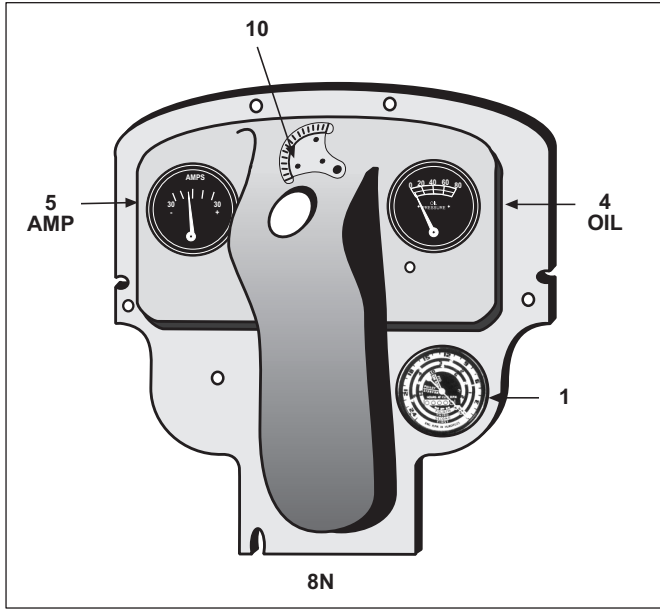

F10

Gauges and Related Components

OUR #	DESCRIPTION	EQUIVALENT	TRACTOR MODEL
1	R60645 Proofmeter - Illuminated (Bulb Included)	8N17360A1	8N
1	R60766 Proofmeter - 4 Spd - Illuminated (Bulb Included)	C3NN17360N	NAA, Jubilee, 600, 700, 800, 900, 601, 701, 801, 901, 2000, 4000
1	R60765 Proofmeter - 5 Spd - Illuminated (Bulb Included)	C3NN17360K	600, 700, 800, 900, 601, 701, 801, 901, 2000, 4000
1	R60454 Proofmeter - Select-O-Speed Illuminated (Bulb Included)	C3NN17360J	601, 701, 801, 901, 2000, 4000
2	R61028 Proofmeter Cable - 34"	8N17365	8N
2	R61060 Proofmeter Cable - 30 1/2"	B9NN17365B	NAA, Jubilee, 600, 700, 800, 900, 601, 701, 801, 901, 2000, 4000
2	R57806 Proofmeter Cable - 49"	EIADDN17365C	Fordson Super Major (4/62->)
2	R75961 Proofmeter Cable	957E17365C	Dexta, Super Dexta (57-4/62)
3	R61525 Temperature Gauge - Raised Bezel	C3NN18287A	NAA, Jubilee, 600, 700, 800, 900, 601, 701, 801, 901, 2000, 4000
4	R61171 Oil Pressure Gauge - 40 lb (0-5 lbs - Red / 5-40 lbs - Green) (Black Ring - Flat Bezel)	FAD9273A	9N, 2N, 8N
4	R61063 Oil Pressure Gauge - 50 lb (Black Ring - Flat Bezel)	9N9273A	9N, 2N, 8N
4	R60758 Oil Pressure Gauge - 80 lb (Black Ring - Raised Bezel)	FAD9273A	9N, 2N, 8N, NAA, Jubilee, 600, 700, 800, 900, 601, 701, 801, 901, 2000, 4000
5	R61162 30 Amp Ammeter - Illuminated (Black Ring - Terminal Type) (Bulb Included) Raised Bezel	A0NN10670A	9N, 2N, 8N, NAA, Jubilee, 600, 700, 800, 900 (->1957)
5	R66887 30 Amp Ammeter - Illuminated (Black Ring - Terminal Type) (Bulb Included) Flat Bezel	A0NN10670A	9N, 2N, 8N, NAA, Jubilee, 600, 700, 800, 900 (->1957)
5	R60759 30 Amp Ammeter - Illuminated (Chrome Ring - Terminal Type) (Bulb Included) Raised Bezel	A0NN10670A	9N, 2N, 8N, NAA, Jubilee, 600, 700, 800, 900 (->1957)
5	R61064 50 Amp Ammeter - Illuminated (Chrome Ring - Terminal Type) (Bulb Included)	A0NN10670A	9N, 2N, 8N, NAA, Jubilee, 600, 700, 800, 900 (->1957)
6	R61420 Fuel Gauge - 6 Volt - Illuminated	310948	601, 701, 801, 901, 2000, 4000
6	R61421 Fuel Gauge - 12 Volt - Illuminated	310949	601, 701, 801, 901, 2000, 4000
7	R61422 Fuel Sender - 6 or 12 Volt	310938 310939	601, 701, 2000 (1958-1964 Gas or Diesel)
7	R61423 Fuel Sender - 6 or 12 Volt	310940 310941	801, 901, 4000 (1958-1964 Gas or Diesel)
8	R51148 Light Bulb - 12 Volt		R60645, R60765, R60766, R61162, R60759, R61064
9	R61993 Throttle Rod Grommet	353873S	NAA, Jubilee, 600, 700, 800, 900, 601, 701, 801, 901, 2000, 4000
10	R60763 Throttle Plate	8N9889A	8N
11	R53165 Instrument Panel Light Assembly 6 volt	NCA13771A C3NN14662A C3AB13466B	NAA, Jubilee, 600, 700, 800, 900, 601, 701, 801, 901, 2000, 4000
11	R66854 Instrument Panel Light Assembly 12 volt	NCA13771A C3NN14662A C3AB13466B	NAA, Jubilee, 600, 700, 800, 900, 601, 701, 801, 901, 2000, 4000
12	R66861 Instrument & Gauge Kit		NAA, Jubilee, 600, 700, 800, 900 (->57 w/ 4 Speed Transmission)
12	R66896 Instrument & Gauge Kit		600, 700, 800, 900 (->57 w/ 5 Speed Transmission)
13	R60021 Instrument & Gauge Kit		8N