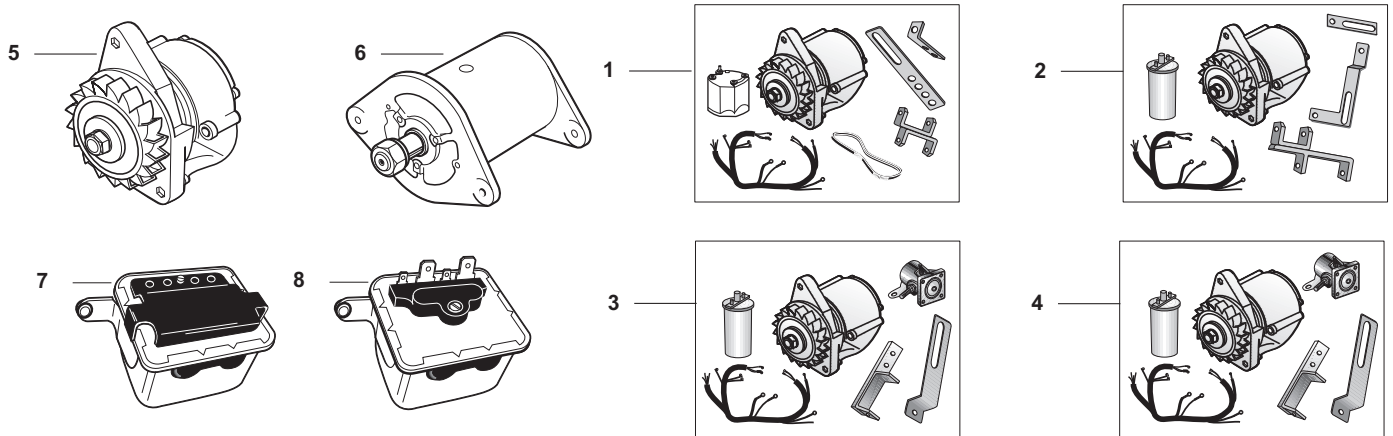

OUR No.	DESCRIPTION	EQUIVALENT	TRACTOR MODEL
1	R61050 Alternator Conversion Kit - w/ Belt	8NE10300ALT	9N, 2N, 8N (w/ Front Mount Distributor)
2	R61051 Alternator Conversion Kit (Use Original Belt)	8NL10300ALT	8N (w/ Side Mount Distributor)
3	R61020 Alternator Conversion Kit - w/ Belt	NAA10300ALT	NAA, Jubilee
4	R61021 Alternator Conversion Kit (Use Original Belt)	556410300ALT	600, 700, 800, 900, 601, 701, 801, 901, 2000, 4000
5	R61090 Universal Alternator - Rebuilt Less Pulley		12 Volt Universal Alternator (Self-Exciting with Built-in Regulator)
6	R41157 Generator	ADN10001	Fordson Major, Power Major, Super Major, Dexta, Super Dexta
7	R65580 Regulator - Push-in Terminals	EIADDN10505	Dexta (57-10/62), Fordson Major, Power Major (52-2/60)
8	R41166 Regulator - Spade Terminals	E27N10505F	Dexta, Super Dexta (5/60-62), Fordson Power Major, Super Major (2/60-12/64)