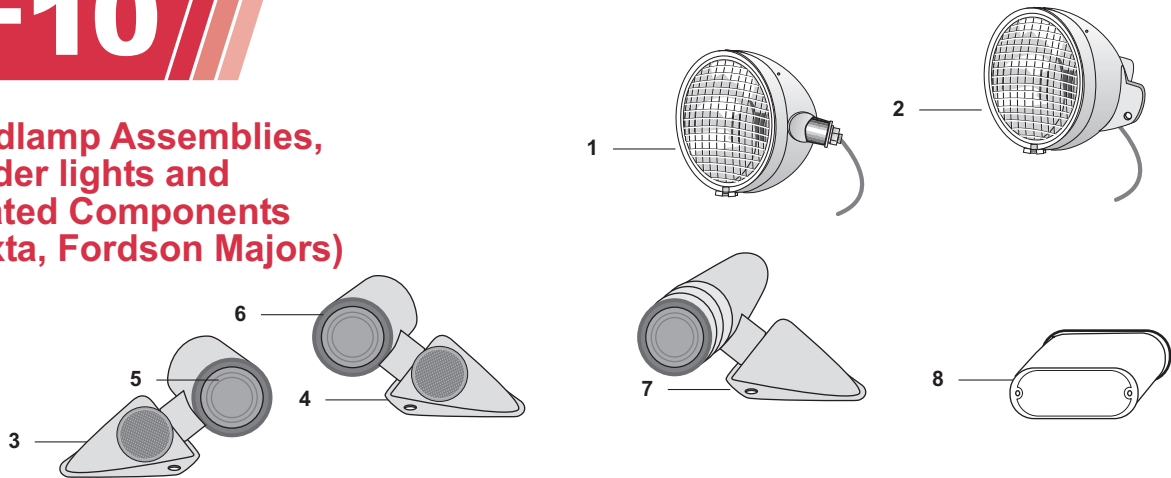

F10

Headlamp Assemblies, Fender lights and Related Components (Dexta, Fordson Majors)

OUR #	DESCRIPTION	EQUIVALENT	TRACTOR MODEL
1	R66731 Headlight Assembly - RH Side Mount	957E13002	Dexta, Fordson Major, Fordson Power Major
1	R66732 Headlight Assembly - LH Side Mount	957E13003	Dexta, Fordson Major, Fordson Power Major
2	R66733 Headlight Assembly - Inset in Grill	957E13002B D2NN13005D	Super Dexta, Fordson Power Major, Fordson Super Major
3	R66867 Fender Light Assembly - RH	D2NN13N200A	Dexta, Super Dexta
4	R66866 Fender Light Assembly - LH	D2NN13N201A	Dexta, Super Dexta
5	R42728 Replacement Lens - Red		Dexta, Super Dexta
5	R42729 Replacement Lens - Clear		Dexta, Super Dexta
6	R42730 Replacement Rubber Seal		Dexta, Super Dexta
7	R66844 Fender Light Assembly - LH/RH	E1ADKN13202B	Fordson Major, Fordson Power Major, Fordson Super Major
8	R66746 Rear Fender Light - RH	E1ADKN13404B	Fordson Major, Fordson Power Major, Fordson Super Major
8	R66734 Rear Fender Light - LH	E1ADKN13405B	Fordson Major, Fordson Power Major, Fordson Super Major