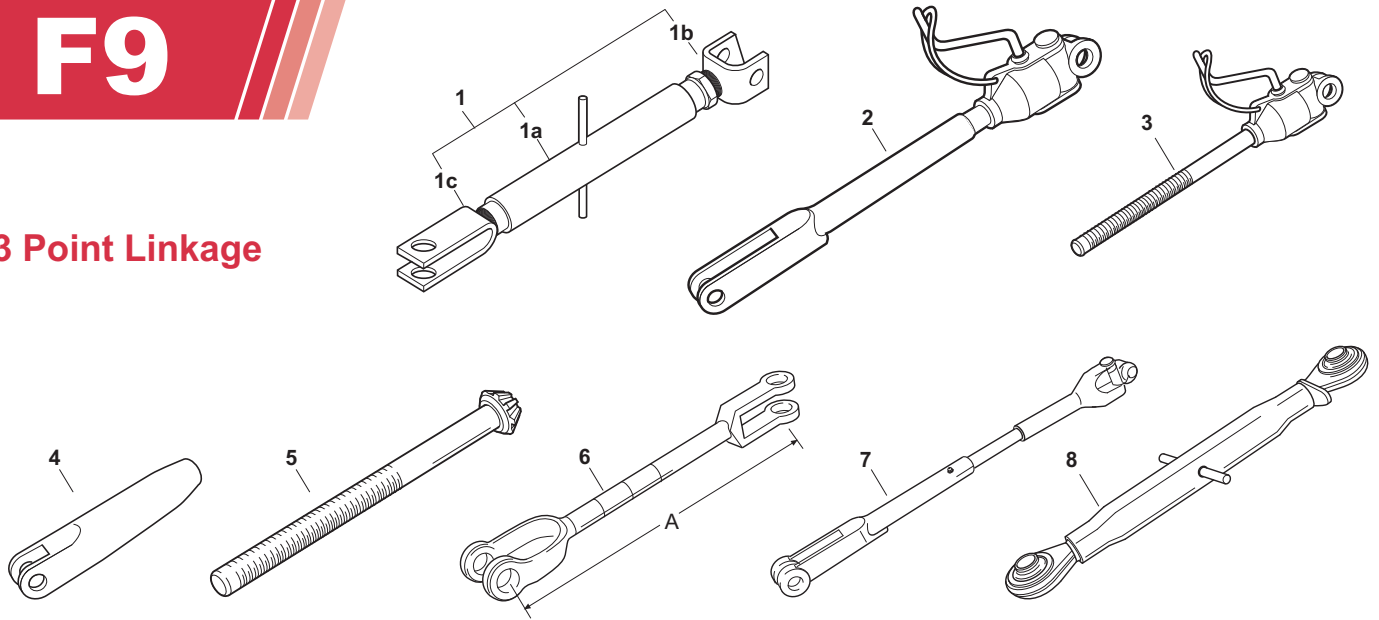

F9

3 Point Linkage

OUR #	DESCRIPTION	EQUIVALENT	TRACTOR MODEL
1	R16166 Economy Leveling Box	EC0N577AB	9N, 2N, 8N, NAA, Jubilee, Dexta, Super Dexta
1a	R16173 Economy Leveling Box Tube		R16166
1b	R16167 Economy Leveling Box Clevis		R16166 (RH Clevis - Top to Knuckle)
1c	R16168 Economy Leveling Box Clevis		R16166 (LH Clevis - Bottom to Lift Arm)
2	R16768 Leveling Box w/ Fork	NCA577A 9N585A	9N, 2N, 8N, NAA, Jubilee, Dexta, Super Dexta
2	R00576 Leveling Box w/ Fork	NCA577A NCA585B	600, 800, 601, 801, 2000, 4000 (Except Rowcrop)
2*	R65483 Leveling Box w/ Fork		Fordson Major, Power Major, Super Major
3	R60644 Leveling Box less Fork	NCA577A	9N, 2N, 8N, NAA, Jubilee, Dexta, Super Dexta, 600, 700, 800, 900, 601, 701, 801, 901, 2000, 4000
4	R00389 Fork	9N585A	9N, 2N, 8N, NAA, Jubilee, Dexta, Super Dexta
4	R00392 Fork	NCA585B	600, 800, 601, 801, 2000, 4000 (Except Rowcrop)
4*	R04281 Fork		Fordson Major, Power Major, Super Major
5	R00241 Shaft (14" x 3/4" UNC)	957E579	9N, 2N, 8N, NAA, Jubilee, Dexta, Super Dexta
5	R65505 Shaft (11 3/8" x 1" UNF)		Fordson Major, Power Major, Super Major
6	R40968 Leveling Yoke Fork - LH (A = 20 3/8" Long)	9N564B	9N, 2N, 8N, NAA, Jubilee
7	R61034 Leveling Yoke & Fork - LH	NCA564B	600, 800, 601, 801, 2000, 4000 (Except Hi Clearance)
8	R49312 Top Link - Cat 1-1 (16" Ctr Tube)		Economy, Gold
8	R00334 Top Link - Cat 1-1 (16" Ctr Tube)		Quality (UK), Red
8	R00300 Top Link - Cat 1-1 (16" Ctr Tube)		Quality (UK), Blue
8	R49316 Top Link - Cat 1-1 (20" Ctr Tube)		Economy, Gold
8	R00335 Top Link - Cat 1-1 (20" Ctr Tube)		Quality (UK), Red
8	R00301 Top Link - Cat 1-1 (20" Ctr Tube)		Quality (UK), Blue