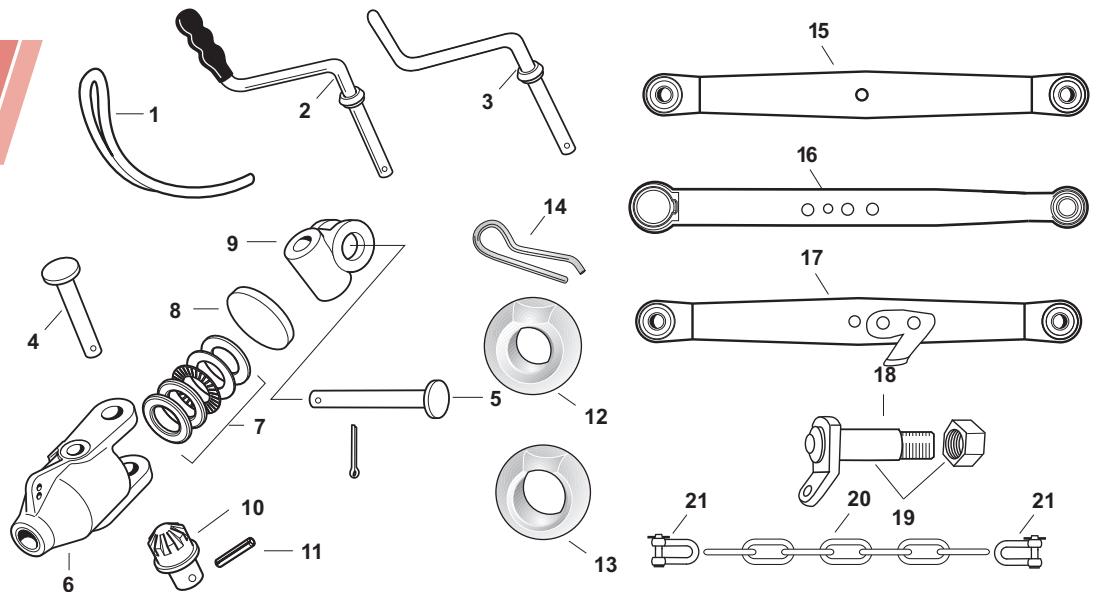

F9

3 Point Linkage

OUR #	DESCRIPTION	EQUIVALENT	TRACTOR MODEL
1	R00536 Retaining Clip		9N, 2N, 8N, NAA, Jubilee, 600, 700, 800, 900, 601, 701, 801, 901, 2000, 4000, Dexta, Super Dexta
2	R65798 Handle	C5NN594E	9N, 2N, 8N, NAA, Jubilee, 600, 700, 800, 900, 601, 701, 801, 901, 2000, 4000, Dexta, Super Dexta
3	R00225 Handle	957E594	9N, 2N, 8N, NAA, Jubilee, 600, 700, 800, 900, 601, 701, 801, 901, 2000, 4000, Dexta, Super Dexta
4	R01640 Pin (5/8" X 2 15/16" Usable Lgth)	E27N995282	9N, 2N, 8N, NAA, Jubilee, 600, 700, 800, 900, 601, 701, 801, 901, 2000, 4000, Dexta, Super Dexta, Fordson Major, Power Major, Super Major
5	R61556 Pin (5/8" X 3 1/2" Usable Lgth)		9N, 2N, 8N, NAA, Jubilee, 600, 700, 800, 900, 601, 701, 801, 901, 2000, 4000, Dexta, Super Dexta, Fordson Major, Power Major, Super Major
6	R00541 Leveling Box Housing	C5NN565C	9N, 2N, 8N, NAA, Jubilee, 600, 700, 800, 900, 601, 701, 801, 901, 2000, 4000, Dexta, Super Dexta
7	R00537 Leveling Box Bearing	957E554B	9N, 2N, 8N, NAA, Jubilee, 600, 700, 800, 900, 601, 701, 801, 901, 2000, 4000, Dexta, Super Dexta
8	R00538 Core Plug	74127S	9N, 2N, 8N, NAA, Jubilee, 600, 700, 800, 900, 601, 701, 801, 901, 2000, 4000, Dexta, Super Dexta
9	R01796 Knuckle	957E556	9N, 2N, 8N, NAA, Jubilee, 600, 700, 800, 900, 601, 701, 801, 901, 2000, 4000, Dexta, Super Dexta, Fordson Major, Power Major, Super Major
10	R03213 Gear	C7NN568C	9N, 2N, 8N, NAA, Jubilee, 600, 700, 800, 900, 601, 701, 801, 901, 2000, 4000, Dexta, Super Dexta
11	R01115 Roll Pin (3/16" x 3/4")	305061S2	9N, 2N, 8N, NAA, Jubilee, 600, 700, 800, 900, 601, 701, 801, 901, 2000, 4000, Dexta, Super Dexta
12	R01728 Ball - Cat. I		Dexta, Super Dexta (Fits R15177 Arm Only)
13	R01729 Ball - Cat. II		Dexta, Super Dexta (Fits R15177 Arm Only)
14	R01730 Retaining Clip		Dexta, Super Dexta (Fits R15177 Arm Only)
15	R60450 Lift Arm - RH & LH	9N555B	9N, 2N, 8N, NAA, Jubilee
16	R15177 Lift Arm - RH & LH (Dual Category)	960E555	Dexta, Super Dexta (Replacement - Not Original Cat 1 or 2 Ball & Clip not included)
17	R61415 Lift Arm - RH	D0NN555D	600, 700, 800, 900, 601, 701, 801, 901, 2000, 4000
17	R61416 Lift Arm - LH	D0NN555C	600, 700, 800, 900, 601, 701, 801, 901, 2000, 4000
18	R60158 Eyelet	NCB660A	9N, 2N, 8N, NAA, Jubilee
19	R61019 Eyelet with Nut	NCB660A	9N, 2N, 8N, NAA, Jubilee
20	R00066 Check Chain (Chain Only)		9N, 2N, 8N, NAA, Jubilee, 600, 700, 800, 900, 601, 701, 801, 901, 2000, 4000
21	R01412 Clevis (5/16" Pin)	APN582A FP165	Same as Above