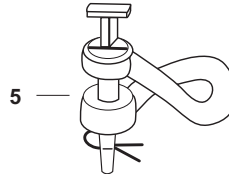

3 Point Linkage Pins

OUR #	DESCRIPTION	EQUIVALENT	TRACTOR MODEL
1	R52096	Bent Hitch Pin - A=3", B=1/2"	
1	R52097	Bent Hitch Pin - A=3", B=5/8"	
1	R52098	Bent Hitch Pin - A=3 1/2", B=3/4"	
2	R52080	Red Handle Hitch Pins - 1/2"Ø x 3 5/8"	
2	R52081	Red Handle Hitch Pins - 5/8"Ø x 4"	
2	R52082	Red Handle Hitch Pins - 5/8"Ø x 5 1/2"	
2	R52083	Red Handle Hitch Pins - 3/4"Ø x 4"	
2	R52084	Red Handle Hitch Pins - 3/4"Ø x 6 1/2"	
2	R52085	Red Handle Hitch Pins - 7/8"Ø x 6 1/2"	
2	R52086	Red Handle Hitch Pins - 1"Ø x 7 1/2"	
2	R52087	Red Handle Hitch Pins - 1 1/8"Ø x 8 1/2"	
2	R52088	Red Handle Hitch Pins - 1 1/4"Ø x 8 1/2"	
2	R52089	Red Handle Hitch Pins - 1 1/2"Ø x 8 1/2"	
3	R52093	Hitch Pins - Economy - 1/2"Ø x 4 1/4"	
3	R52094	Hitch Pins - Economy - 5/8"Ø x 4 1/4"	
3	R52095	Hitch Pins - Economy - 5/8"Ø x 6 1/4"	
3	R03015	Hitch Pins - Economy - 3/4"Ø x 4 1/4"	
3	R03013	Hitch Pins - Economy - 3/4"Ø x 6 1/4"	
3	R03014	Hitch Pins - Economy - 7/8"Ø x 6 1/4"	
3	R15165	Hitch Pins - Economy - 1"Ø x 6 1/4"	
3	R15201	Hitch Pins - Economy - 1"Ø x 7 1/4"	
3	R15167	Hitch Pins - Economy - 1 1/8"Ø x 6 1/4"	
3	R15169	Hitch Pins - Economy - 1 1/4"Ø x 6 1/4"	
4	R52090	Drawbar Hook - Includes 3/4" T-Pin	Drawbars up to 1 1/4" Thick
5	R61369	Clevis - Twist - 5/8" Pin, 3/4" Clevis	
5	R52657	Clevis - Twist - 3/4" Pin, 7/8" Clevis	
6	R52656	Clevis - Straight - 3/4" Pin, 7/8" Clevis