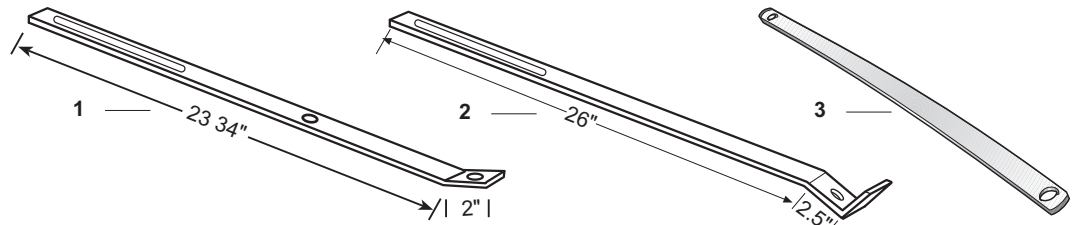

F9

3 Point Linkage (Swinging Drawbar)