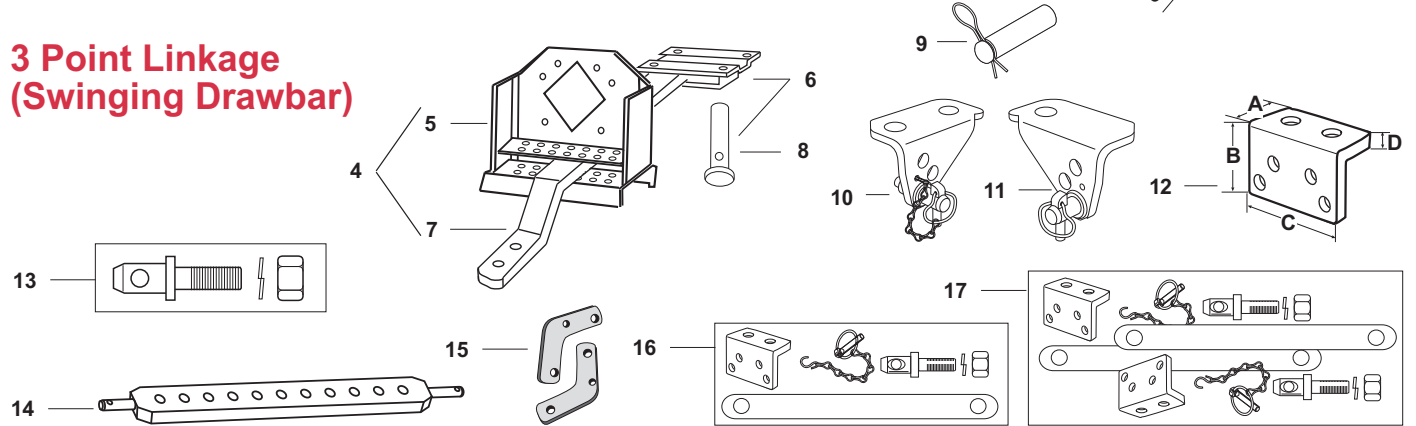

F9

3 Point Linkage (Swinging Drawbar)

OUR #	DESCRIPTION	EQUIVALENT	TRACTOR MODEL
1	R60455 Stay Strap - Lower	9N5375	9N, 2N, 8N, NAA, Jubilee, 600, 700, 800, 900, 601, 701, 801, 901, 2000, 4000, Dexta, Super Dexta
2	R60460 Stay Strap - Upper	9N5374	9N, 2N, 8N, NAA, Jubilee, 600, 700, 800, 900, 601, 701, 801, 901, 2000, 4000, Dexta, Super Dexta
3	R00177 Stabilizer Bar	230042	9N, 2N, 8N, NAA, Jubilee, 600, 800, 601, 801, 2000, 4000 (Except Rowcrop)
4	R60270 Swinging Drawbar Kit		8N, NAA, Jubilee, 600, 601, 2000 (Except Rowcrop)
4	R60597 Swinging Drawbar Kit		800, 801, 4000 (Except Rowcrop)
5	R60272 Hanger	NCA809A	8N, NAA, Jubilee, 600, 601, 2000 (Except Rowcrop)
5	R60596 Hanger	NDA809A	800, 801, 4000 (Except Rowcrop)
6	R61371 Clevis Assembly with Pin	NCA803B	8N, NAA, Jubilee, 600, 800, 601, 801, 2000, 4000 (Except Rowcrop)
7	R60271 Drawbar	C0NN805F	8N, NAA, Jubilee, 600, 800, 601, 801, 2000, 4000 (Except Rowcrop)
8	R61317 Drawbar Pin & Clip (Aftermarket Style)		R60270 & R60597
9	R17726 Drawbar Pin & Clip (Original Style)	CBPN804A	NAA, Jubilee, 600, 700, 800, 900, 601, 701, 801, 901, 2000, 4000
10	R00160 Stabilizer Bracket w/ Pin - LH	C5NN928D	9N, 2N, 8N, NAA, Jubilee, 600, 800, 601, 801, 2000, 4000, Dexta, Super Dexta (Except Rowcrop)
11	R00161 Stabilizer Bracket w/ Pin - RH	C5NN928D	9N, 2N, 8N, NAA, Jubilee, 600, 800, 601, 801, 2000, 4000, Dexta, Super Dexta (Except Rowcrop)
12	R42816 Stabilizer Bracket A=2 1/2", B=3 1/2", C=6 11/16", D=25/64"	231254	9N, 2N, 8N, NAA, Jubilee, 600, 700, 800, 601, 701, 801, 2000, 4000 (Except Rowcrop), Dexta, Super Dexta
13	R00169 Stabilizer Pin	C5NNA889A	9N, 2N, 8N, NAA, Jubilee, 600, 800, 601, 801, 2000, 4000 (Except Rowcrop), Dexta, Super Dexta
14	R00121C Drawbar - Cat 1	9N5182A	9N, 2N, 8N, 600, 700, 800, 900, 601, 701, 801, 901, 2000, 4000, Dexta, Super Dexta
15	R66512 Check Chain Anchor - RH	957E596	9N, 2N, 8N, NAA, Jubilee, 600, 800, 601, 801, 2000, 4000 (Except Rowcrop), Dexta, Super Dexta
15	R66511 Check Chain Anchor - LH	957E597	9N, 2N, 8N, NAA, Jubilee, 600, 800, 601, 801, 2000, 4000 (Except Rowcrop), Dexta, Super Dexta
16	R42842 Stabilizer Kit - 1 Side		9N, 2N, 8N, NAA, 600, 800, 601, 801, 2000, 4000 (Except Rowcrop)
17	R42841 Complete Stabilizer Kit - 2 Sides		9N, 2N, 8N, NAA, 600, 800, 601, 801, 2000, 4000 (Except Rowcrop)