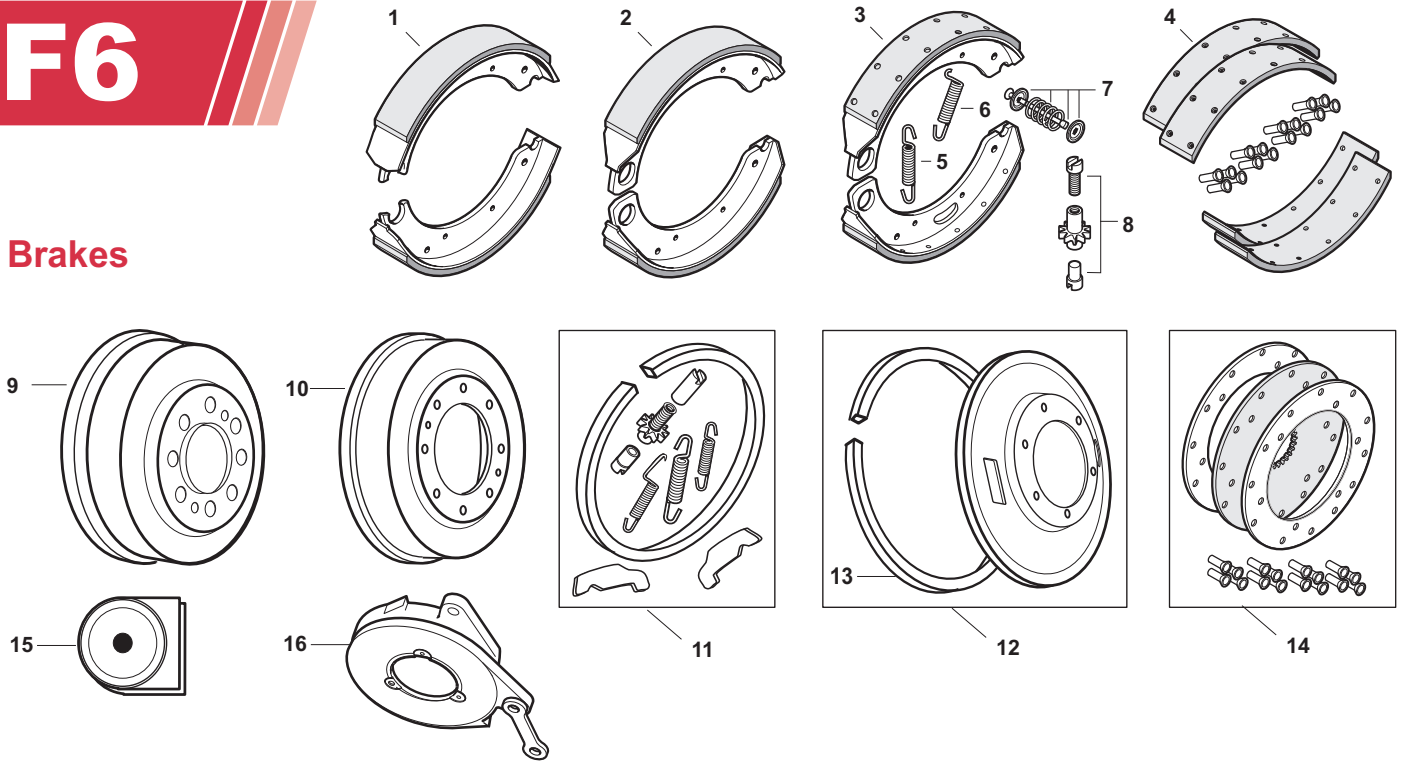

F6

Brakes

	OUR #	DESCRIPTION	EQUIVALENT	TRACTOR MODEL
1	R61873	Brake Shoes (Priced each - Order in multiples of 2)	8N2200B	8N, NAA, Jubilee
2	R61874	Brake Shoes (Priced each - Order in multiples of 2)	NCA2218B	600, 700, 800, 900, 601, 701, 801, 901, 2000, 4000
3	M06-01-01	Brake Shoe (1 piece)	957E2019A	Dexta, Super Dexta
4	R04163	Brake Lining Kit (4 Linings + Rivits)	957E2020B	Dexta, Super Dexta
5	R42067	Spring - Primary	957E2035	Dexta, Super Dexta
6	R01785	Spring - Anchor	957E2036	Dexta, Super Dexta
7	R66174	Brake Shoe Pin Kit	957E2069A 957E2068 957E2066	Dexta, Super Dexta
8	R41564	Brake Adjuster Assembly	957E2039 957E2043 957E2044	Dexta, Super Dexta
9	R66516	Brake Drum (Cast Iron)	8N1126	8N, NAA, Jubilee
10	R66518	Brake Drum (Cast Iron)	NCA1126A	600, 700, 800, 900, 601, 701, 801, 901, 2000, 4000
10	R66170	Brake Drum	957E1126A	Dexta, Super Dexta
11	R66604	Brake Hardware Kit Contains: 2 Anchors, Complete Adjuster, Adjuster, Return, Secondary Springs, Dust Shield Seal		8N, NAA, Jubilee
12	R66605	Brake Shield Assembly (w/ Felt Seal) Restoration Quality	8N2255	8N, NAA, Jubilee
13	R66621	Brake Shield Felt Seal	8N2217	8N, NAA, Jubilee
14	R13975	Brake Lining Kit (4 Linings + Rivits)	E1ADDN2284	Fordson Super Major
15	R58902	Actuator Rod Seal	E104FB9	Fordson Super Major
16	R66740	Brake Actuator Assembly- Disc Brakes	E92FB9 E90FB9	Fordson Super Major