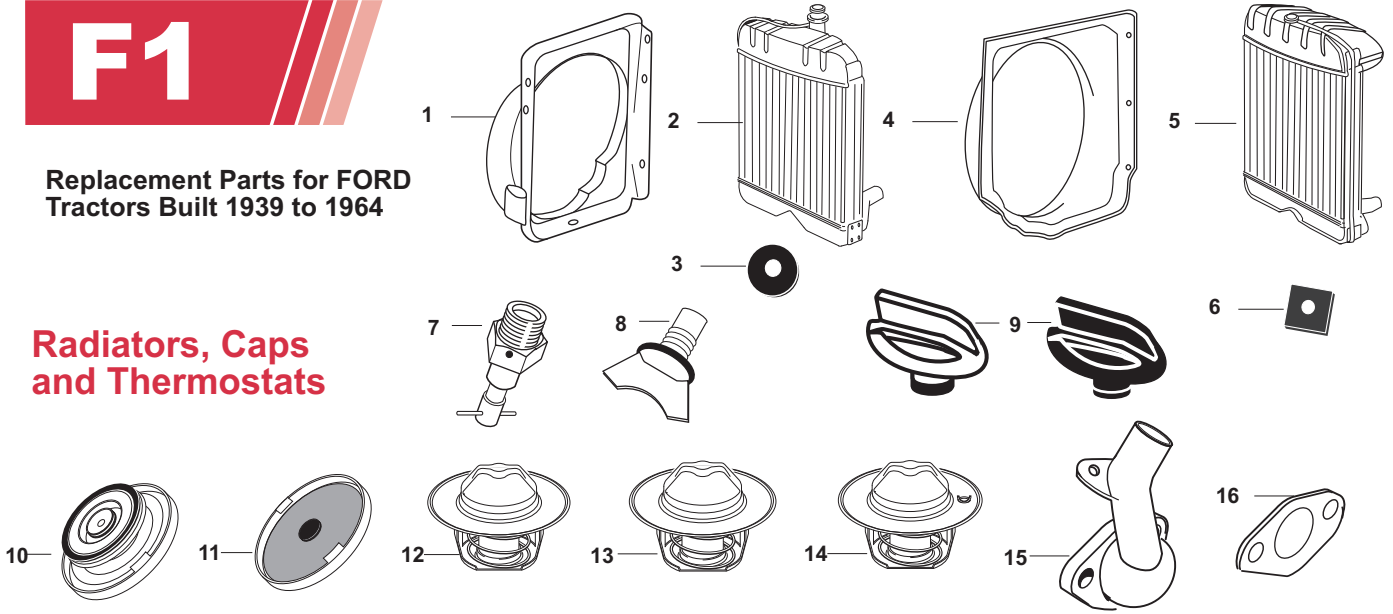

F1

Replacement Parts for FORD Tractors Built 1939 to 1964

Radiators, Caps and Thermostats

Our #	DESCRIPTION	EQUIVALENT	TRACTOR MODEL
1	R60574 Shroud	2N8146	9N, 2N, 8N
2	R60639 Radiator	8N8005	9N, 2N, 8N
3	R66551 Radiator Mounting Pad	C5NN8125A	9N, 2N, 8N
4	R60575 Shroud	NCA8146A	NAA, Jubilee, 600, 700, 800, 900, 601, 701, 801, 901, 2000, 4000
5	R60638 Radiator	C5NN8005AB	NAA, Jubilee, 600, 700, 800, 900, 601, 701, 801, 901, 2000, 4000
6	R66552 Radiator Mounting Pad	B9NN8125A	NAA, Jubilee, 600, 700, 800, 900, 601, 701, 801, 901, 2000, 4000
7	R08440 Drain Tap	C9NN8115A	9N, 2N, 8N, NAA, Jubilee, 600, 700, 800, 900, 601, 701, 801, 901, 2000, 4000
8	R60200 Drain Tap - Plastic (12 x 1.25 mm)		Fits Chinese Built 8N, 9N & 2N Radiators
9	R61611 Winged Radiator Cap - Black (Pressure Cap)	2N8200A	9N, 2N, 8N
9	R61615 Winged Radiator Cap - Chrome (Pressure Cap)	2N8200A	9N, 2N, 8N
10	R08452 Radiator Cap (Pressure)	E62A8100A	Dexta, Super Dexta, Fordson Major, Power Major, Super Major, Super 4 & 6
11	R65002 Radiator Cap (Plain)	528E8100A	Dexta, Super Dexta (U.K. Only)
12	R65030 Thermostat (168 Degree)	D8NN8575AA	NAA, Jubilee, 600, 700, 800, 900, 601, 701, 801, 901, 2000, 4000, Dexta, Super Dexta
12	R65031 Thermostat (172 Degree)	D8NN8575CA	NAA, Jubilee, 600, 700, 800, 900, 601, 701, 801, 901, 2000, 4000, (Fordson Major, Power Major, Super Major 4/1957-1964)
13	R65032 Thermostat (188 Degree)	D8NN8575BA	NAA, Jubilee, 600, 700, 800, 900, 601, 701, 801, 901, 2000, 4000,
14	R65029 Thermostat (194 Degree)	691F8575AA	(Fordson Major 1952-4/1957)
15	R61115 Thermostat Holder (With or Less Power Steering)	310031	NAA, Jubilee, 600, 700, 800, 900, 601, 701, 801, 901, 2000, 4000
16	R61110 Thermostat Holder Gasket	EA8255A	NAA, Jubilee, 600, 700, 800, 900, 601, 701, 801, 901, 2000, 4000