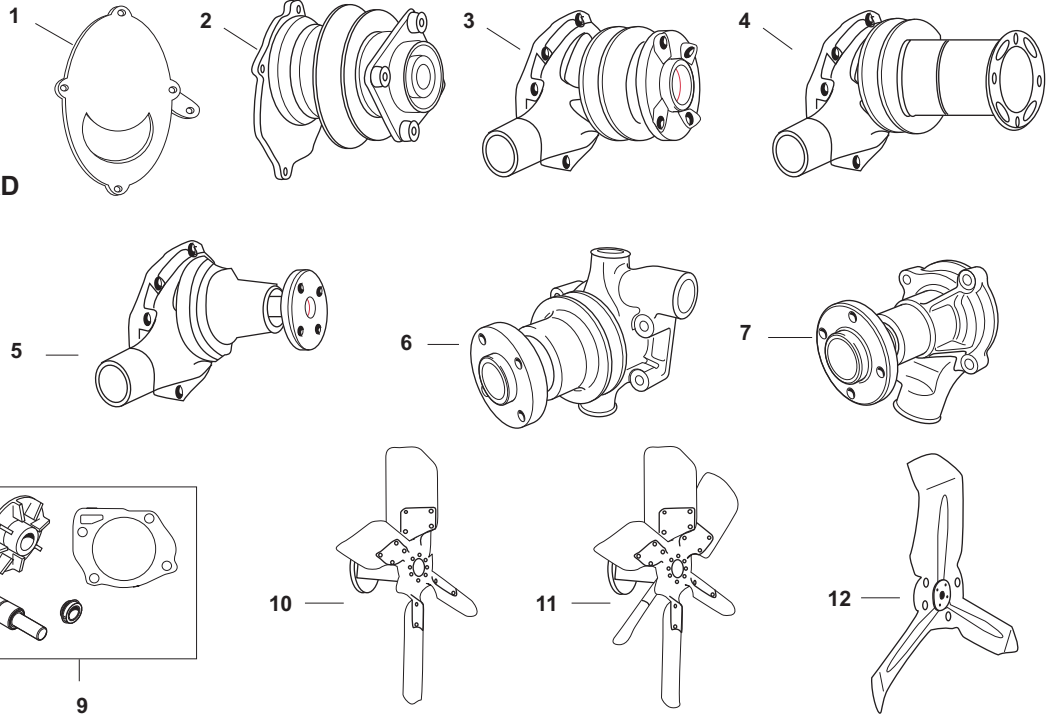

F1

Replacement Parts for FORD Tractors Built 1939 to 1964

Fans, Water Pumps and Repair Kits

Our #	DESCRIPTION	EQUIVALENT	TRACTOR MODEL
1	R66888 Back Plate w/ Offset Ear - Water Pump	8N8508	(8N 1/50-12/52 w/ Side Mount Distributor)
2	R60632 Water Pump Assembly w/ Gasket	CDPN8501A	9N, 2N, 8N
3	R60663 Water Pump Assembly w/ Gasket	CDPN8501B	NAA, Jubilee
4	R60627 Water Pump Assembly w/ Gasket (Gas & Diesel)	DCPN8501A	600, 700, 800, 900, 601, 701, 801, 901, 2000, 4000
5	R60648 Water Pump Assembly w/ Gasket (Used w/ Bolt-on Pulley)	DCPN8501A	600, 700, 800, 900, 601, 701, 801, 901, 2000, 4000, (Also 192 cu. in. Industrial Engines)
6	R65014 Water Pump Assembly w/ Gasket	957E8501B	Dexta, Super Dexta
7	R65015 Water Pump Assembly w/ Gasket	E1ADKN8501B	Fordson Major, Fordson Power Major, Fordson Super Major
8	R65020 Water Pump Repair Kit	E2169T9	Dexta, Super Dexta
9	R65021 Water Pump Repair Kit	E1ADKN8591	Fordson Major, Power Major, Super Major
10	R60571 Four Blade Fan	8N8600A	9N, 2N, 8N, NAA, Jubilee
11	R60302 Six Blade Fan - Puller (Optional for hot climates)	9N8600D	9N, 2N, 8N, NAA, Jubilee
12	R61703 Three Blade Fan (Gas Tractors) Used w/ R60627 Water Pump	NCA8600S	600, 700, 800, 900, 601, 701, 801, 901, 2000, 4000