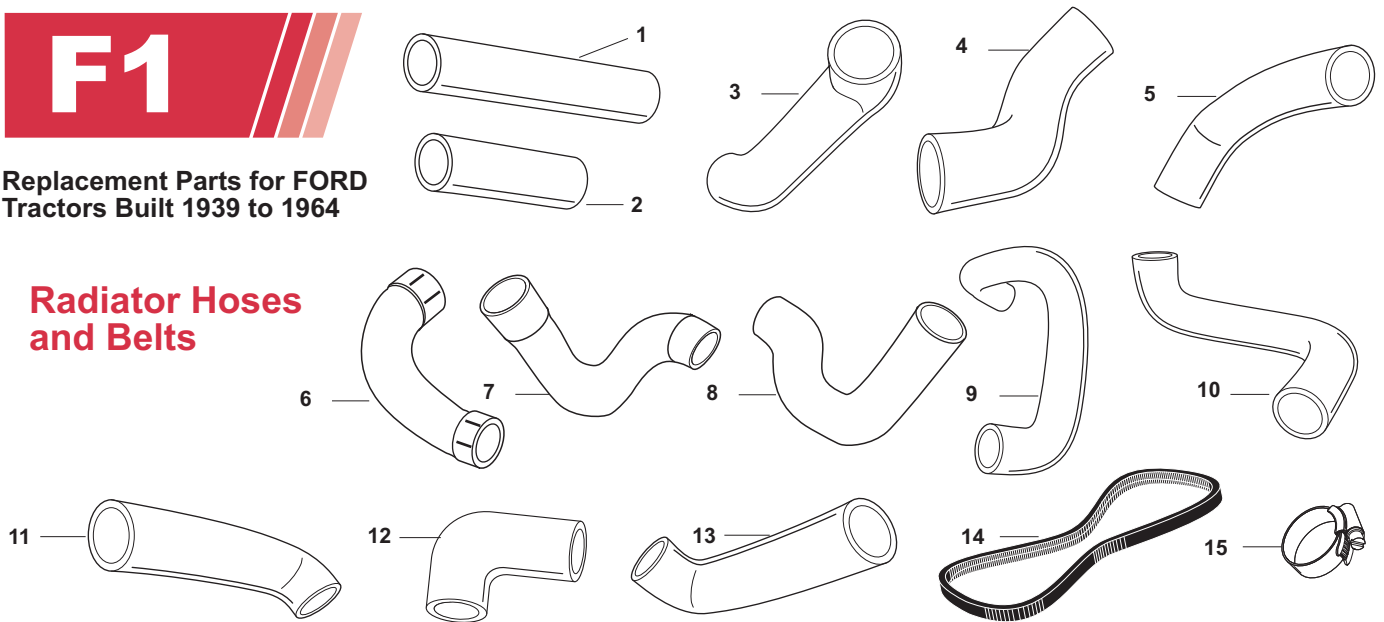

F1

Replacement Parts for FORD Tractors Built 1939 to 1964

Radiator Hoses and Belts

Our #	DESCRIPTION	EQUIVALENT	TRACTOR MODEL	
1	R60590	Top Hose	2N8260	9N, 2N, 8N
2	R60591	Top Hose	NAA8260B	NAA, Jubilee, 600, 700, 800, 900, 601, 701, 801, 901, 2000, 4000
3	R65007	Top Hose	957E8260A	Dexta
4	R65788	Top Hose	957E8260B	Super Dexta
5	R65008	Top Hose	E1ADKN8260	Fordson Major, Power Major, Super Major
6	R60592	Bottom Hose (Less Power Steering)	312588	9N, 2N, (8N w/ Front Mount Distributor), NAA, Jubilee, 600, 700, 800, 900, 601, 701, 801, 901, 2000, 4000
7	R60593	Bottom Hose	8N8286	(8N w/ Side Mount Distributor)
8	R60594	Bottom Hose (with Power Steering)	313151	NAA, Jubilee, 600, 700, 800, 900, 601, 701, 801, 901, 2000, 4000
9	R65010	Bottom Hose	957E8286	Dexta, Super Dexta
10	R65011	Bottom Hose	E1ADDN8286	Fordson Major, Power Major, Super Major
11	R65027	Filler Hose (144 cu. in.)	957E8333A	Dexta
11	R65780	Filler Hose (152 cu. in.)	957E8333B	Super Dexta
12	R65028	Filler Hose	E1ADKN8333	(Fordson Major, Super Major, Power Major 6/55 -64)
13	R40083	Inlet Hose - Pump to Block	E5CJ9	Dexta, Super Dexta
14	R18834	Fan Belt (5/8" x 45")	9N8620	9N, 2N, (8N w/ Front Mount Distributor)
14	R18833	Fan Belt - Alternator (1/2" x 44")		9N, 2N (8N w/ Front Mount Distributor) (w/ R61050 Alternator Kit)
14	R18830	Fan Belt - Alternator (5/8" x 41 1/2")	86520007 8N8620	(8N w/ Side Mount Distributor), NAA, Jubilee, (NOTE: Also used w/ R61020 Alternator Kit)
14	R18722	Fan Belt (1/2" x 42")	EAF8577A	600, 700, 800, 900, 601, 701, 801, 901, 2000, 4000
14	R11174	Fan Belt (1/2" x 45")	E1ADKN8620C	(Dexta, Super Dexta, Fordson Major, Power Major, Super Major 9/54 -64)
15	R04330	Clamp		For: R60590, R60591, R60592, R60593, R60594, R65011, R65010
15	R04331	Clamp		For: R60507, R65788, R65008, R65027, R65780, R65028
15	R04329	Clamp		For: R40083