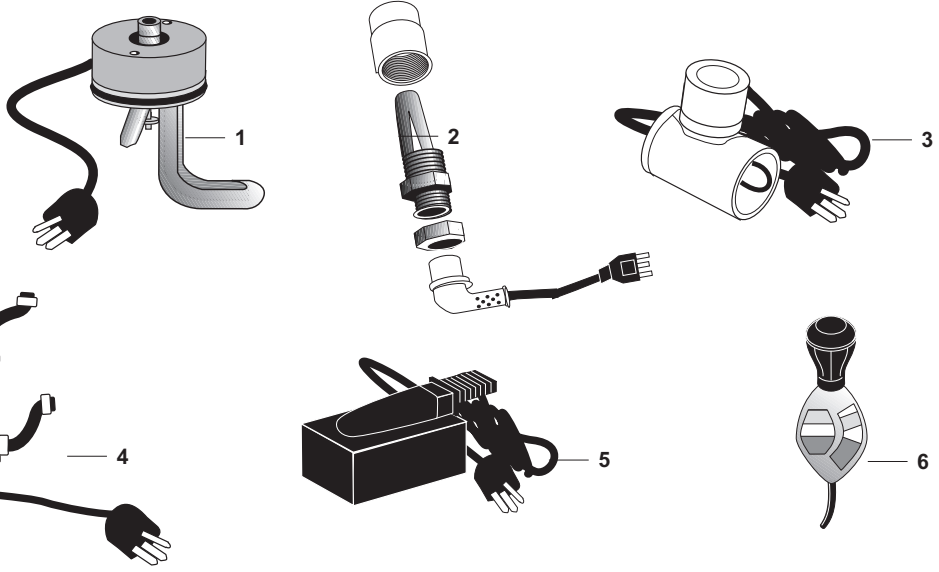

Replacement Parts for FORD Tractors Built 1939 to 1964

Heaters and Antifreeze Tester

Our #	DESCRIPTION	EQUIVALENT	TRACTOR MODEL
1	R07091 Core Plug Heater (2.05" Cup Plug) 600 Watts		NAA, Jubilee, 600, 700, 800, 900, 601, 701, 801, 901, 2000, 4000
2	R42752 Core Plug Heater (1 1/4" Cup Plug)		Dexta, Super Dexta
3	R07081 Lower Radiator Hose Heater 1 1/4" ID Hose 600 Watt		
3	R07082 Lower Radiator Hose Heater 1 1/2" ID Hose 600 Watt		
3	R07083 Lower Radiator Hose Heater 1 3/4" ID Hose 600 Watt		
3	R07084 Lower Radiator Hose Heater 2" ID Hose 600 Watt		
4	R07078 Tank Type Heater - 850 Watt		Cooling System up to 18 qt Capacity
4	R07079 Tank Type Heater - 1000 Watt		Cooling System 16-25 qt Capacity
4	R07080 Tank Type Heater - 1500 Watt		Cooling System 26-40 qt Capacity
5	R07098 Magnetic Heater (8 sq in)		
5	R07099 Magnetic Heater (20 sq in)		
6	R20560 Antifreeze Tester - Indicates F° and C° Scales