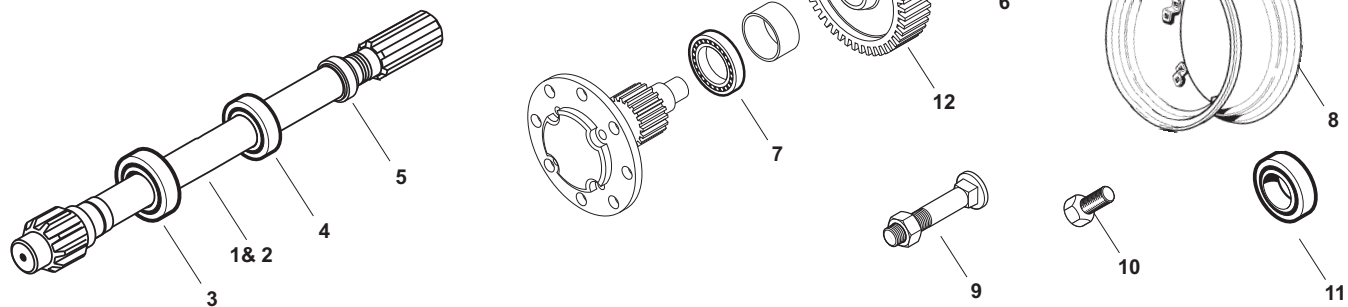

Rear Axle & Differential

OUR #	DESCRIPTION	EQUIVALENT	TRACTOR MODEL
1	R59147 Axle - LH	31-2902233	(1365, 1370 SN 721488>), 2-60
2	R59145 Axle - RH	31-2902232	(1365, 1370 SN 721488>), 2-60
3	R18109 Bearing (6309)	672414A 71117051 W9112630 834869M1	1250, 1250A, 1255, 1265, 1270, 1355, 1365, 1370, 2-50, 2-60
4	R62316 Seal - Outer	31-2902121 670043A 72089008	1250, 1250A, 1255, (1265, 1270 SN 310481>) 1355, 1365, 1370
5	R62448 Seal - Inner	31-2902234 31-2903392 677332A 30-3030121	1250A, 1255, 1265, 1270, 1355, 1365, 1370, 2-50, 2-60
6	R18109 Bearing (6309)	672414A	1250, 1250A, 1255, 1265, 1270, 1355, 2-50
7	R18113 Bearing (6313)	672435A 72090065 1440550X1	1250, 1250A, 1255, 1265, 1270, 1355, 1365, 1370, 2-50, 2-60
8	R60114 Rim 13 x 28 (Tire: 14.9 x 28)	672478A	1250, 1250A, 1255, 1265, 1270, 1355, 1365, 1370, 2-50, 2-60
8	R60172 Rim 14 x 30 (Tires: 14.9 x 30, 16.9 x 30)	677830A 72093667	1250, 1250A, 1255, 1265, 1270, 1355, 1365, 1370, 2-50, 2-60
9	R58921 Bolt & Nut (Rim to Disc)	31-2900228 30-3044319 672067A	1250, 1250A, 1255, 1265, 1270, 1355, 1365, 1370, 2-50, 2-60
10	R62298 Wheel Bolt	670291A 30-3044300	1250, 1250A, 1255, 1265, 1270, 1355, 1365, 1370, 2-50, 2-60
11	R18065 Bearing - Outer (6215)	31-2903956 72092832 1441169X1	700
12	Gear	30-3012409	1365, 1370, G450
12	Gear	670348A 72089069	1265, 1270, G350, 2-50