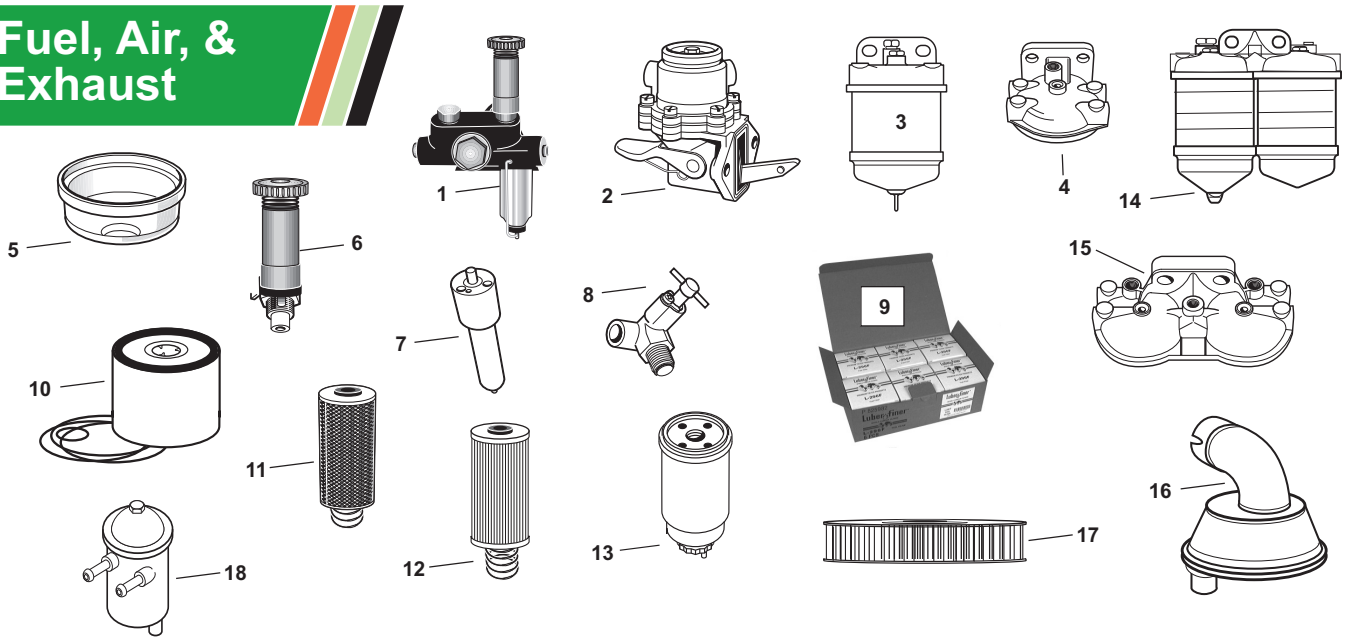

Fuel, Air, & Exhaust

OUR #	DESCRIPTION	EQUIVALENT	TRACTOR MODEL
1	R44979 Fuel Lift Pump	671261AS	1250 Diesel
2	R63039 Fuel Lift Pump w/ O-Ring	31-2900044 31-2905019	1255, 1265, 1270, 1355, 1365, 1370, 2-50, 2-60
3	R60425 Fuel Filter Assembly		1250A, 1255, 1265, 1270, 1355, 2-50
4	R42127 Single Fuel Filter Head - 1/2" UNF		1250A, 1255, 1265, 1270, 1355, 2-50
5	R40572 Glass Bowl	676989A	1250A, 1255, 1265, 1270, 1355, 2-50
6	Pump, Primer	671191A	1465, 1470
7	R62353 Nozzle	676933A	1250A, 1255, 1355
7	R62354 Nozzle - 4-Hole	31-2900003	(1265, 1270, > SN 310480) (1365, 1370 >SN 721487)
7	R62355 Nozzle - 3-Hole	31-2902099	(1265, 1270, SN 340181>) (1365, 1370 SN 721488>) 2-50, 2-60
7	R62356 Nozzle	31-2900934	1465, 1470
8	Drain Cock, Fuel Tank	670990A 31-2906097	1255, 1265, 1270, G350, 1355, 1365, 1370, G450 1465, 1470, 2-50, 2-60
9	R00296 Fuel Filter - (Box of 6)	159044AS	1250A, 1255, 1265, 1270, 1355, 1365, 1370, 1465, 1470,
10	R40542 Fuel Filter	159044AS	1250A, 1255, 1265, 1270, 1355, 1365, 1370, 1465
11	R49997 Fuel Filter	674156AS	1250
12	R49996 Fuel Filter	674155AS	1250
13	Fuel Filter	31-2900676	1465, 1470
14	Fuel Filter Assembly	31-2900042	Various Fiats
15	Cover, Filter Assembly	31-2900150	Various Fiats
16	Precleaner	30-3043762	1255, 1355, 1365, 1370 (sn up to 721487)
16	Precleaner	31-2902219	1365, 1370 (sn 721487 >), 2-60 (sn 708725 - 768386)
17	Element, Air Cleaner	676920A	1265, 1270, 1355, 1365, 1370, 2-50, 2-60
18	Tank, Starting Aid	677125A	1255, 1265, 1270, 1355, 1365, 1370, 2-50, 2-60