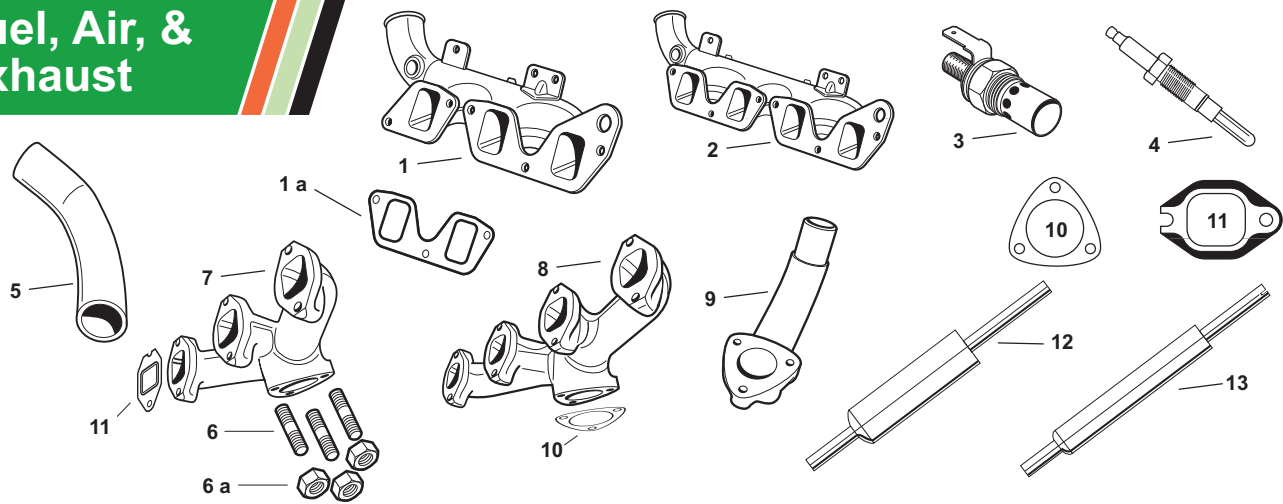

Fuel, Air, & Exhaust

OUR #	DESCRIPTION	EQUIVALENT	TRACTOR MODEL
1	R62157 Intake Manifold	677137A	1250A, 1255, 1265, 1270, 2-50
1 a	Gasket, Manifold	677134A	1250A, 1255, 1265, 1270, 1355, 1365, 1370, 2-50, 2-60
2	R62158 Intake Manifold	30-3010848	1355, 1365, 1370, 2-60
3	R62361 Heater Plug	30-3010813 31-2900014	1355, 1365, 1370, 2-60, 700
4	R61984 Heater Plug (24 Volt)	671531A	1250 Diesel
5	R62422 Hose (Air Cleaner to Manifold)	676914A	1250A, 1255, 1265, 1270, 1355, 1365, 1370, 2-50, 2-60
6	Stud M8 x 35	677139A	1255, 1265, 1270, 1355, 1365, 1370, 2-50, 2-60
6 a	Nut M8	671232A	1255, 1265, 1270, 1355, 1365, 1370, 2-50, 2-60
7	R62153 Exhaust Manifold	677138A	1250A, 1255, 1265, 1270, 2-50
8	R62154 Exhaust Manifold	30-3010856	1355, 1365, 1370, 2-60
9	Exhaust Elbow - early	673389A	1250A, 1255, 1265, 1270, 1355, 1365, 1370, 2-50, 2-60
9	Exhaust Elbow - late used with 31-2990451 muffler	31-2990443	1250A, 1255, 1265, 1270, 1355, 1365, 1370, 2-50, 2-60
10	R62152 Exhaust Elbow Gasket	677140A 30-3033260	1250A, 1255, 1265, 1270, 1355, 1365, 1370, 2-50, 2-60
11	R62446 Exhaust Manifold Gasket	677135A	1250A, 1255, 1265, 1270, 1355, 1365, 1370, 2-50, 2-60
12	R06304 Muffler 1 3/4" Inlet 1 7/8" Outlet	673066A	1250, 1250A, 1255, 1265, 1270, 1355, 1365, 1370, 2-50, 2-60
12	Muffler use with 31-2990443 elbow	31-2990451	1255, 1265, 1270, 1355, 1365, 1370, 2-50, 2-60
13	R06305 Muffler 1 7/8" Inlet 1 5/8" Outlet	164079A 155623A	1450, 1465, 1470