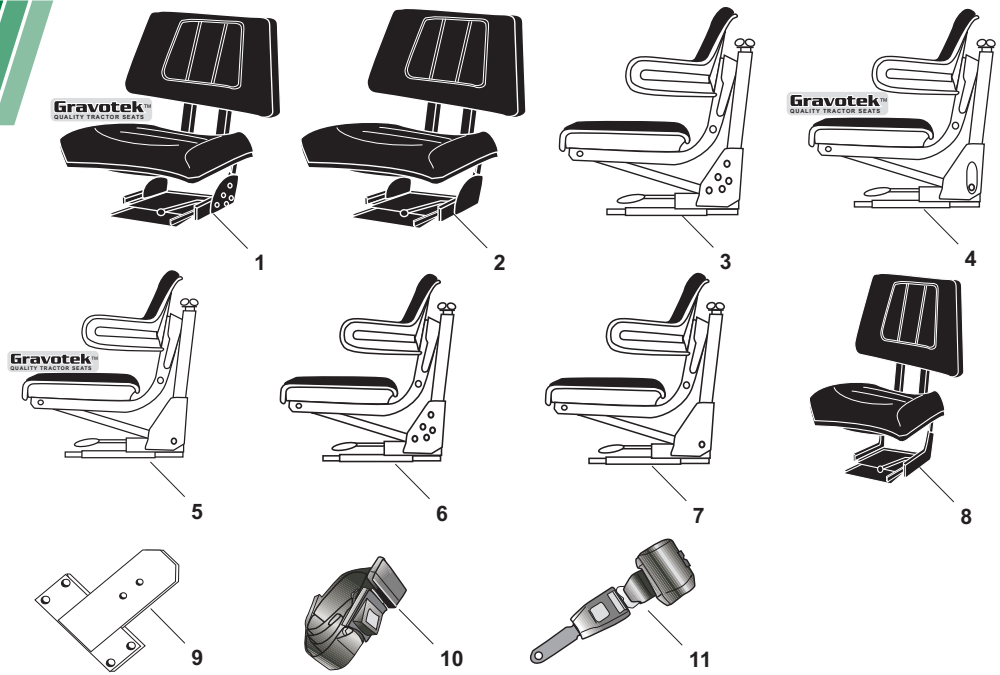

W/O11

Sparex Replacement Parts for White/Oliver Tractors

Seats and Related Components

OUR No.	DESCRIPTION	EQUIVALENT	TRACTOR MODEL
1	R61344 Quality Suspension Seat - Black Fully Assembled, Flat Back, Sliding Base Flat & Angled Mounting, Mounting for Seat Belts		
2	R07000 Quality Suspension Seat - Black Fully Assembled, Flat Back, Sliding Base , Flat Mounting, Mounting for Seat Belt		
3	R61341 Quality Suspension Seat - Black Fully Assembled, Sliding Base, Flat & Angled Mounting, Mounting for Seat Belt		
4	R71471 Quality Suspension Seat - Black Fully Assembled, Sliding Base, Flat Mounting, Height Adjustment		
5	R60700 Quality Suspension Seat - Black Fully Assembled, Sliding Base, Flat Mount		
6	R71838 Value Line Seat - Black Assembled, Sliding Base Flat or Angled Mount		
7	R61499 Value QLine Seat - Black Unassembled, Sliding Base, Flat Mount		
8	R61476 Narrow Suspension Seat - Black (15" Wide) Fully Assembled, Sliding Base, Flat Mount		
9	R59098 Seat Adaptor - Adapts flat mounted suspension seatR Use to Adapt OUR seats Recommended for sliding base seatR		(1250 Diesel), 1250A, 1255, 1265, 1270, 1355, 1365, 1370, 2-50, 2-60
10	R01540 Seat Belt w/ Bolts - 2 pc Kit (56")		
11	R01542 Retractable Seat Belt w/ Bolts - 2 pc Kit (47 1/2")		