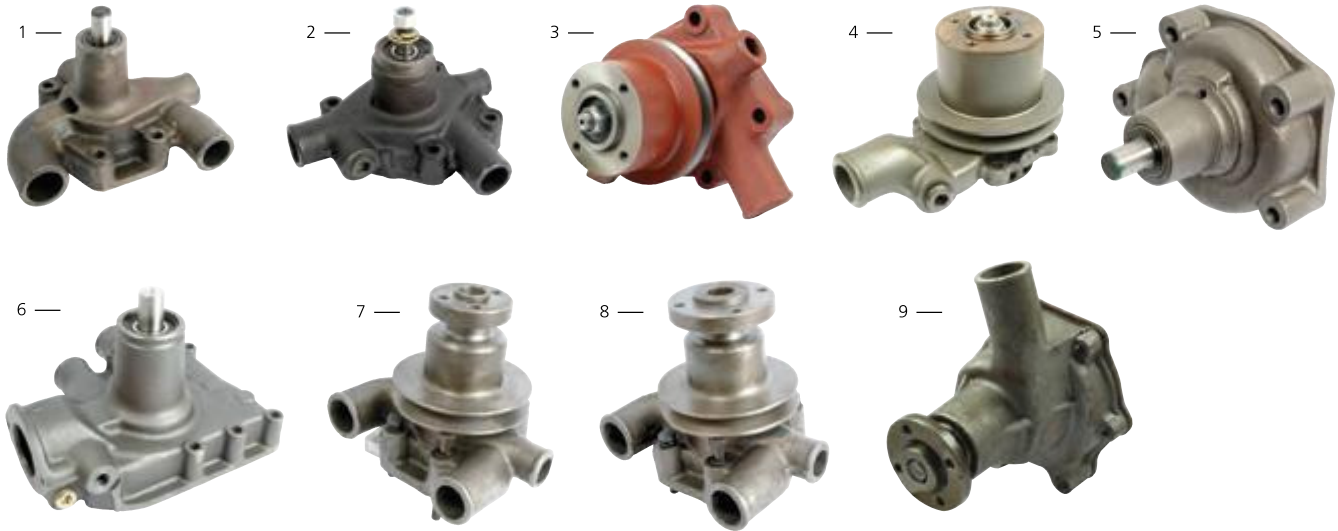

Water Pump Assemblies - Industrial

For complete product range...

	Description	OEM Ref:	Applications
1	S.40035 Water Pump Assembly (Less Pulley)	747542M91, U5MW0023	20B, 20D, 20E, 20F, 30E, 30H, 40, 40E Perkins A3.152, AD3.152, AG3.152, AT3.152
2	S.40036 Water Pump Assembly (Less Pulley)	747597M91, 3637372M91, U5MW0061	50 Perkins A4.192, A4.203, AD4.203
3	S.48029 Water Pump Assembly (c/w Pulley)	747597M91, U5MW0061	50 Perkins A4.192, A4.203, AD4.203
4	S.48020 Water Pump Assembly (c/w Pulley) Supercedes S.42510	3637411M91, 41313225, 41313232, 4131A013	30E, 50, 50B, 50B MKII, 50D, 50E, 50E/EX, 50H/HX"5" Series, 60, 60H, 60H"5" Series Perkins A4.212, A4.236, AT4.236, A4.248, T4.236
5	S.103330 Water Pump Assembly (Less Pulley)	U5MW0009	70
6	S.40039 Water Pump Assembly (Less Pulley)	3641887M91, 747446M91, 41312828, 41313269 U5MW0014	70 Perkins A4.318.2
7	S.60146 Water Pump Assembly (c/w Pulley) Trapezoid Bolt Pattern	747542M91 + 731280M1	203, 205 Perkins A3.152, AD3.152(>UA5274)
8	S.60149 Water Pump Assembly (c/w Pulley) Square Bolt Pattern	747542M91 + 735034M1	203, 205 Perkins A3.152, AD3.152 (UA5275>)
9	S.20395 Water Pump Assembly (Less Pulley) (c/w Gasket)	3281278M91	205, 205-4