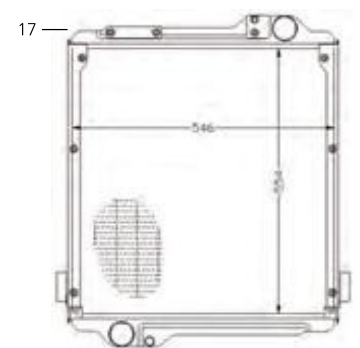

22 —

23 —

24 —

	Description	OEM Ref:	Applications
1	S.42410 Radiator	9583, 181623M1	TE20, TEA20, TED20, (Petrol 80mm, 85mm)
2	S.43653 Radiator	9617	TEF20 (20C Diesel)
3	S.42412 Radiator (Angled Top Hose Connection)	894319M91	35, (Petrol 87mm), 35X (Petrol), 135 (Petrol)
4	S.43561 Radiator	894357M92	FE35, 35, (23C Diesel) (N.B. when replacing early radiator with angled top hose connection, use S.40015 hose)
5	S.42411 Radiator (Straight Top Hose Connection)	894319M2	35, 35X Engine No's. Perkins A3.152
6	S.73857 Radiator	894511M91	65, 765
7	S.40095 Radiator	1660499M92	133, 135, 148, Perkins AD3.152
8	S.42802 Radiator	1824627M93	154, 174, 184, 194, 233, 253, 273, 274SK, 283, (284S Early Model), 293, (294S Early Model)
9	S.40096 Radiator (4 Row, 2 3/4" Core Width, 3 1/2" Filler Neck)	897358M4	165, 265, 275, 285, 565 Engine No's. Perkins AD4.203, A4.212, A4.236
10	S.42475 Radiator (1" Filler Neck)	885580M3	168 (F, S), 168MKIII, 175 (S), 178, 185, 188
11	S.40097 Radiator (Manual steering, 3" neck)	1680547M91	230, 240, 250 Engine No's. Perkins AD3.152
12	S.73889 Radiator	3599709M92	(230 Hydrostatic Steering), (240 2WD A20287>), (243 2WD), (250 Hydrostatic Steering), 253
13	S.73878 Radiator	3666234M91	233, 234CF, 244CF, 253, 254CF, 263T, 264T (TCF, TS), 273, 274C (CF, SK), 283, 284, 293, 294 (C, S), 333, 353 (S, LX), 363 (S, LX), 364CF, 373 (S, LX), 376C (CF, XCF), 377, 383 (S, LX), 387, 393 (S, LX), 394C, 396C, 396CF, 397
14	S.73891 Radiator	3698644M91	(240 4WD A20287>), (263 4WD)
15	S.42196 Radiator (5 Row, 3 1/2" Core Width, 3" neck)	3820620M91, 0015926U91	265, 275, 290, 565, 575, 590, 675, 690 Engine No's. Perkins A4.236, A4.248
16*	S.107203 Radiator	067323T1	(425 2WD >238493), (425 4WD >237827), (435 2WD >236380), (435 4WD >236060), (440 2WD >236369), (440 4WD >236556), (445 2WD >85035008), (445 4WD >236223)
17	S.73881 Radiator	25352M98	340, 342, 350, 352, 355, 360, 362
18	S.73882 Radiator	3700447M92	362N, 372N, 382N
19	S.73637 Radiator	1695721M2	365, 375, 390, 390T, 398, 399 (Perkins A4.236, AT4.236, A4.248, A6.354.4)
20	S.73830 Radiator	3614476M91	(396, 399 1006.6 Blue Engine)
21	S.73880 Radiator	1662104M92	550
22	S.22509 Radiator	1876608M3	575
23	S.73879 Radiator	1874964M94	590
24	S.73829 Radiator	1680599M92	690

Radiators

For complete product range...