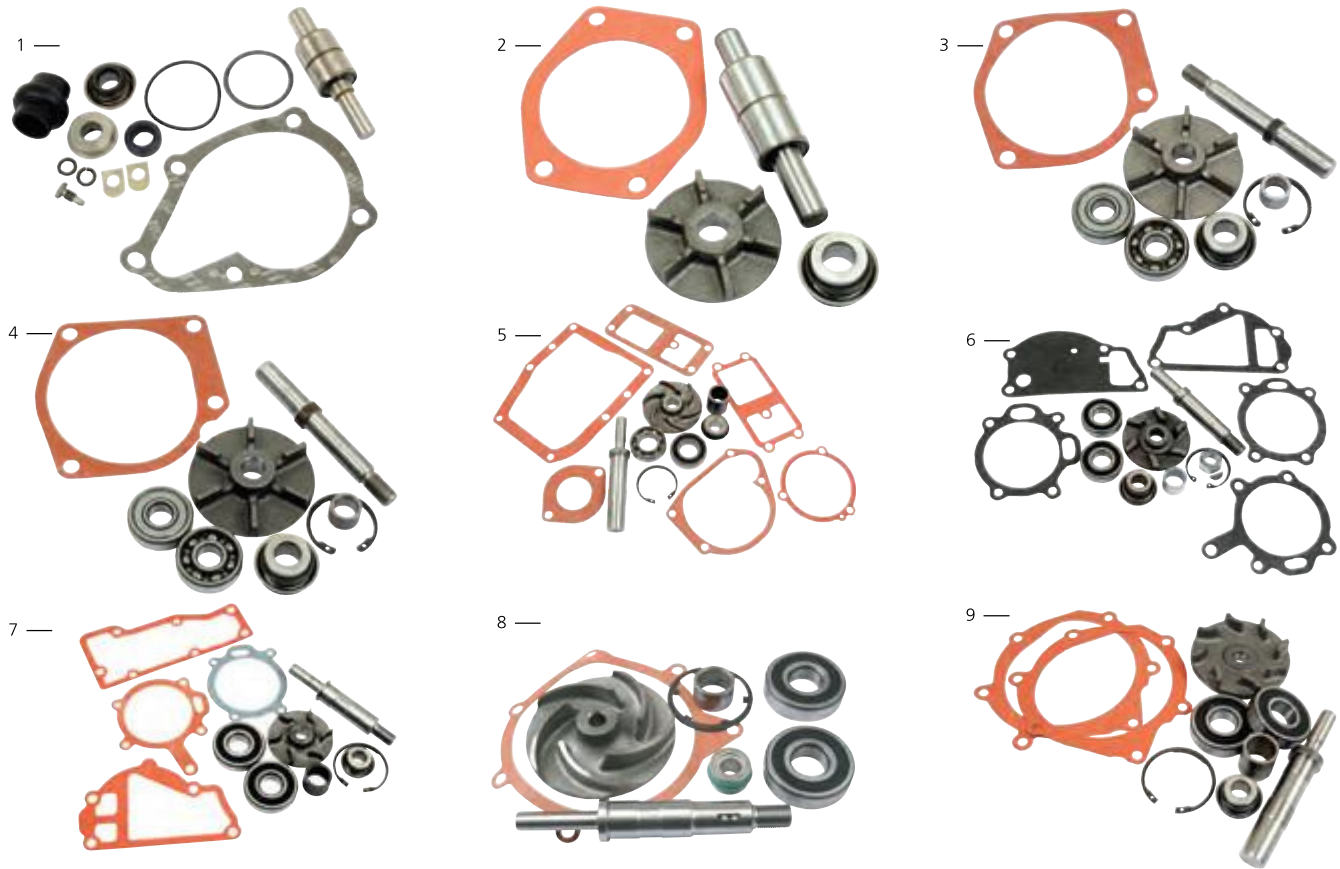

Description	OEM Ref:	Applications
1	S.63114 Water Pump Repair Kit	-	Ferguson Tractor with Perkins P3 Engine
2	S.40045 Water Pump Repair Kit	3637445M91, U7LW0044	35, 35X, 50, 135, 148, 152, 230, 240, 250, 253, 254, 254S, 255, 342, 350, 353, 355, 360, 550 Perkins A3.152, AD3.152, AT3.152 Perkins Build List: CB, CE08545, 08557, 13554, 13559, 13583, 13760, 16806, 13811, 20369, 20425, 20934, 20937, 21150, 21162, 21261, 21489, 21526, 21527, 21583, 21690, 21753, 21802, 21899, 21900, 21905, 21906, 22103, 22183, 22236, 22309, 22310, 22311, 22372, 22438, 22451, 22463, 22464, 22465, 22467, 22488, 22490, 22493, 22495, 22521, 22522, 22526, 22528, 22545, 22576, 22609, 22651, 22652, 22657, 22665, 22680, 22697, 22706, 22717, 31029, 31075, 31089, 31106, 31115, 31116, 31121, 31133, 31161, 33512, 50066, 50126, 50127, 70024, 70056, 80027, 80035, 80079, 80141, 80184, CJ50027, 80070, CM33513, 50168, 50170(>75448L), CN31139, 80244
3	S.41385 Water Pump Repair Kit	732591M91, 59140	(65, 155, 158, 165, 765 Early Models) Perkins (A4.192, A4.203, AD4.203 Early Models) Perkins Build List: JE Early Models
4	S.40046 Water Pump Repair Kit	741657M91, 89024, U7LW0027, U7LW0045	(65, 155, 158, 165, 260, 560, 765 Later Models) Perkins (A4.192, A4.203, AD4.203 Later Models) Perkins Build List: JE07725, 07865, 20866, 20915, 21315, 21586, 21907, 22046, 22060, 22466, 22472, 22494, 22499, 22670, 22707, 31053, 80130
5	S.41611 Water Pump Repair Kit	3637446M91, 3641385M91, U7LW0055, 86948	70, 295, (298 French Build), 592, 595, 698, 1004, 1080, 1085 Perkins A4.318, A4.318.2 Perkins Build List: NC21725, 22089, 22699, 22755, 31080, 31118, 31120
6	S.40047 Water Pump Repair Kit	747444M91, U7LW0029, U7LW0058	165, 168, V174, 174-4S, 175, 178, 184-4S, 185, 188, 194-4F, (250 Brazil), 265, (265 Brazil), 274, 274S, 274SK, 275, (275 Brazil), (283 Brazil), 284S-4S, 285, 290, (290 Brazil), (292 Brazil), 294S-4S, (297 Brazil), (298 Brazil), (299 Brazil), 373, 377, 383, 387, 393, 397, (410/420), (415), (425 2WD >238493), (425 4WD >237827), (435 2WD >236860), (435 4WD >236060), (440 2WD >236369), (440 4WD >236556), (445 2WD >8S035008), (445 4WD >236223), (460 2WD >239117), (460 4WD >236903), (465 4WD >236367), (475 4WD >238868), 565, 575, 590, 675, 690 Perkins A4.212, A4.236, AT4.236, A4.248 Perkins Build List: LA, LD (Except LD50094, 50119), LE, LF (Except LF21577, 21824, 22595, 22801), LG, LJ50079, 50175, 50178, 70167, 70183, 80273
7	S.41592 Water Pump Repair Kit	3637483M91, U7LW0030, U7LW0059	365, 375, (390, 390T>B18008), 398, 698T, 1004T, 1007, 3050, 3055, 3060, 3065, 3070, 3075, 4225, 4235, 4240, 4245, 4255, 6110, 6120, 6130, 6140, 6150 Perkins A4.236, AT4.236, A4.248, A4.41 Blue, 1004.4T Blue
8	S.42442 Water Pump Repair Kit	3641379M91, U7LW0015, 747771M91, 68575	399, 699, 1014, 1024, 1114, 1134, 2620, 2625, 2640, 2645, (2680, 2685 U691472K>), 2720, 2725, 3080, 3090, 3610, 3630, 3650 Perkins A6.354.4, AT6.354.4
9	S.42443 Water Pump Repair Kit	748164M91, U7LW0024	1014, 1200 Perkins A6.354, A6.354.1