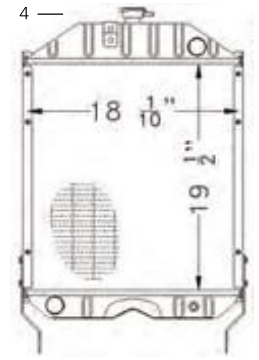

22 —

23 —

24 —

	Description	OEM Ref:	Applications
1	S.42410 Radiator	9583, 181623M1	TE20, TEA20, TED20, (Petrol 80mm, 85mm)
2	S.43653 Radiator	9617	TEF20 (20C Diesel)
3	S.42412 Radiator (Angled Top Hose Connection)	894319M91	35, (Petrol 87mm), 35X (Petrol), 135 (Petrol)
4	S.43561 Radiator	894357M92	FE35, 35, (23C Diesel) (N.B. when replacing early radiator with angled top hose connection, use S.40015 hose)
5	S.42411 Radiator (Straight Top Hose Connection)	894319M2	35, 35X Engine No's. Perkins A3.152
6	S.73857 Radiator	894511M91	65, 765
7	S.40095 Radiator	1660499M92	133, 135, 148, Perkins AD3.152
8	S.42802 Radiator	1824627M93	154, 174, 184, 194, 233, 253, 273, 274SK, 283, (284S Early Model), 293, (294S Early Model)
9	S.40096 Radiator (4 Row, 2 3/4" Core Width, 3 1/2" Filler Neck)	897358M4	165, 265, 275, 285, 565 Engine No's. Perkins AD4.203, A4.212, A4.236
10	S.42475 Radiator (1" Filler Neck)	885580M3	168 (F, S), 168MKIII, 175 (S), 178, 185, 188
11	S.40097 Radiator (Manual steering, 3" neck)	1680547M91	230, 240, 250 Engine No's. Perkins AD3.152
12	S.73889 Radiator	3599709M92	(230 Hydrostatic Steering), (240 2WD A20287>), (243 2WD), (250 Hydrostatic Steering), 253
13	S.73878 Radiator	3666234M91	233, 234CF, 244CF, 253, 254CF, 263T, 264T (TCF, TS), 273, 274C (CF, SK), 283, 284, 293, 294 (C, S), 333, 353 (S, LX), 363 (S, LX), 364CF, 373 (S, LX), 376C (CF, XCF), 377, 383 (S, LX), 387, 393 (S, LX), 394C, 396C, 396CF, 397
14	S.73891 Radiator	3698644M91	(240 4WD A20287>), (263 4WD)
15	S.42196 Radiator (5 Row, 3 1/2" Core Width, 3" neck)	3820620M91, 0015926U91	265, 275, 290, 565, 575, 590, 675, 690 Engine No's. Perkins A4.236, A4.248
16*	S.107203 Radiator	067323T1	(425 2WD >238493), (425 4WD >237827), (435 2WD >236380), (435 4WD >236060), (440 2WD >236369), (440 4WD >236556), (445 2WD >85035008), (445 4WD >236223)
17	S.73881 Radiator	25352M98	340, 342, 350, 352, 355, 360, 362
18	S.73882 Radiator	3700447M92	362N, 372N, 382N
19	S.73637 Radiator	1695721M2	365, 375, 390, 390T, 398, 399 (Perkins A4.236, AT4.236, A4.248, A6.354.4)
20	S.73830 Radiator	3614476M91	(396, 399 1006.6 Blue Engine)
21	S.73880 Radiator	1662104M92	550
22	S.22509 Radiator	1876608M3	575
23	S.73879 Radiator	1874964M94	590
24	S.73829 Radiator	1680599M92	690

Radiators

For complete product range...