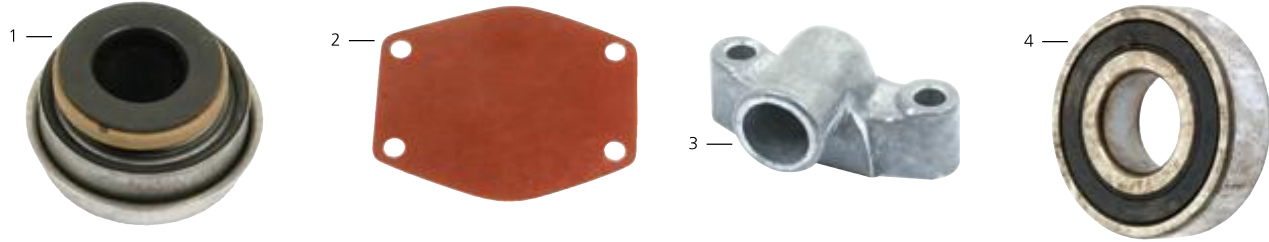

Description	OEM Ref:	Applications
S.40075	Seal - Water Pump	825374M1, 1446130M1, 2415216	TEA20, TED20, TEF20, FE35 Standard 80mm, 85mm, 20C Diesel 35, 65, 135, 148, 152, 155, 158, 165, 230, 240, 250, 253, 260, 285, 298, 342, 350, 355, 360, 550, 560, 595, 698, 765, 1080, 1014, 1200, 1250 Industrial 20B, 20D, 40, 50 Combines 24, 27, 29, 29XP, 31, 31XP, 500, 510, 515, 520, 525, 530, 535, 541, 560, 565, 660, 665, 750, 880, 805, 820, 825, 830, 835, 840, 845 Perkins A3.152, AD3.152, A4.192, A4.203, A4.318 Perkins Build List CB, CE, CM, CN, JD, JE, JF, JG, NC, ND TC07653, 08540, 13620, 13633, 13682, 13732, 13735, 13823, 20102, 20120, 20146, 20243, 20522, 20651, 20820, 20914, 20959, 21047, 21058, 21156, 21216, 21257, 21285, 21326, 21457, 21641, 21773, 21880, 21884, 21885, 21957, 22042, 22112, 22231, 22266, 22276, 22301, 22460, TE20696, 21925, 22018, TH22481, TJ00361, 21018, 21611, 21790, 22034, 22189, 22414, 22482, 22491, 22559, 22563, TK22384, TR21376, 21777, 22597
S.41349	Gasket - Water Pump Back Plate (Fibre Type)	3637335M1, 0941183, 3623H004	35, 35X, 133, 134C, 135, 140, 145, 154, 154C, 154S, 164TF, 164TS, 164TV, 234C, 234S, 235, 240, 245, 253, 254, 254C, 254S, 255, 263T, 264T, 550 Perkins A3.152, AD3.152, AT3.152
S.42966	Bypass Outlet Housing	731134M1, 37733181	65, (155, 158, 165 AD4.203), 765, 865 Perkins A4.192, A4.203
S.40078	Deep Groove Bearing - (6204 2RS) I/D = 20mm. O/D = 47mm. Depth = 14mm	391107X1, 1440488X1, 1440489X1	165, 168, V174, 174-4S, 175, 178, 184-4S, 185, 185, 194-4F, 265, 274, 274S, 274SK, 275, 284S-4S, 285, 290, 294S-4S, 373, 377, 383, 387, 393, 397, 565, 575, 590, 675, 690 Industrial 30E, 50, 50B, 50B MKII, 50D, 50E, 50E/EX, 50H/HX, 50H/HX "S" Series, 60H, 60H "S" Series Combines 240, 440 Perkins A4.212, A4.236, AT4.236, A4.248 Perkins Build List: LA, LD (Except LD14420 (>236U97730), 20007, 22684 (>U867831J), 50094, 50119) LE22241, 22395, 70089, LF (Except LF21577, 21824, 22165, 22595, 22663, 22801), LG50067, 50085, 70063, 70090, 70091, 70097, 70127, LJ50079 (>U867831J)