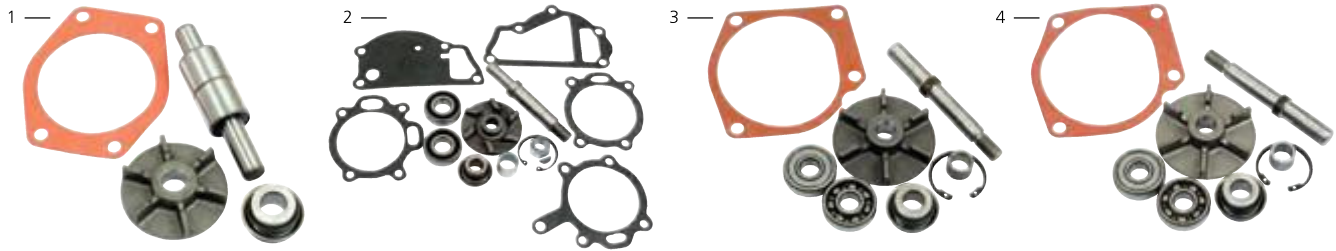

Water Pump Repair Kits - Industrial

For complete product range...

		Description	OEM Ref:	Applications
1	S.40045	Water Pump Repair Kit	3637445M91, U7LW0044	Industrial 20B, 20D, 20E, 20F, 30E, 30H, 40, 40E Perkins A3.152, AD3.152, AT3.152 Perkins Build List: CB, CE08545, 08557, 13554, 13559, 13583, 13760, 16806, 13811, 20369, 20425, 20934, 20937, 21150, 21162, 21261, 21489, 21526, 21527, 21583, 21690, 21753, 21802, 21899, 21900, 21905, 21906, 22103, 22183, 22236, 22309, 22310, 22311, 22372, 22438, 22451, 22463, 22464, 22465, 22467, 22488, 22490, 22493, 22495, 22521, 22522, 22526, 22528, 22545, 22576, 22609, 22651, 22652, 22657, 22665, 22680, 22697, 22706, 22717, 31029, 31075, 31089, 31106, 31115, 31116, 31121, 31133, 31161, 33512, 50066, 50126, 50127, 70024, 70056, 80027, 80035, 80079, 80141, 80184, CJ50027, 80070, CM33513, 50168, 50170(>75448L), CN31139, 80244
2	S.40047	Water Pump Repair Kit	747444M91, U7LW0029, U7LW0058	Industrial 30E, 50, 50B, 50B MKII, 50D, 50E, 50E/EX, 50H/HX "S" Series, 60H, 60H "S" Series. Perkins A4.212, A4.236, AT4.236, A4.248 Perkins Build List: LA, LD (Except LD50094, 50119), LE, LF (Except LF21577, 21824, 22595, 22801). LG, LJ50079, 50175, 50178, 70167, 70183, 80273
3	S.41385	Water Pump Repair Kit	732591M91, 59140	Industrial 50 (Early Models) Perkins (A4.192, A4.203, AD4.203 Early Models) Perkins Build List: JE Early Models
4	S.40046	Water Pump Repair Kit	741657M91, 89024, U7LW0027, U7LW0045	Industrial 50 (Later models) Perkins (A4.192, A4.203, AD4.203 Later Models) Perkins Build List: JE07725, 07865, 20866, 20915, 21315, 21586, 21907, 22046, 22060, 22466, 22472, 22494, 22499, 22670, 22707, 31053, 80130