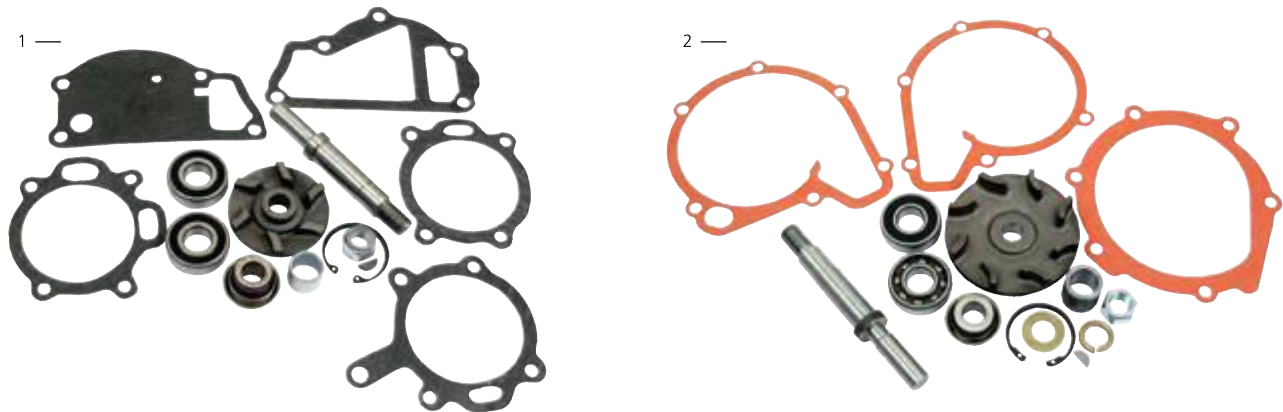

Water Pump Repair Kits - Combines

		Description	OEM Ref:	Applications
1	S.40047	Water Pump Repair Kit	747444M91, U7LW0029, U7LW0058	Combines 240, 440 Perkins A4.212, A4.236, AT4.236, A4.248 Perkins Build List: LA, LD (Except LD50094, 50119), LE, LF (Except LF21577, 21824, 22595, 22801). LG, LJ50079, 50175, 50178, 70167, 70183, 80273
2	S.40048	Water Pump Repair Kit	747764M91, U7LW0009	Combines 500, 510, 515, 520, 525, 541 Perkins A6.354, A6.354.1, C6.354.2, A6.354.2, T6.354, T6.354.1, A6.372 Perkins Build List: TC07653, 08540, 13620, 13633, 13682, 13732, 13735, 13823, 20102, 20120, 20146, 20243, 20522, 20651, 20820, 20914, 20959, 21047, 21058, 21156, 21216, 21257, 21285, 21326, 21457, 21641, 21773, 21880, 21884, 21885, 21957, 22042, 22112, 22231, 22266, 22276, 22301, 22460, TE20696, 21925, 22018, TH22481, TJ00361, 21018, 21611, 21790, 22034, 22189, 22414, 22482, 22491, 22559, 22563, TK22384, TR21376, 21777, 22597