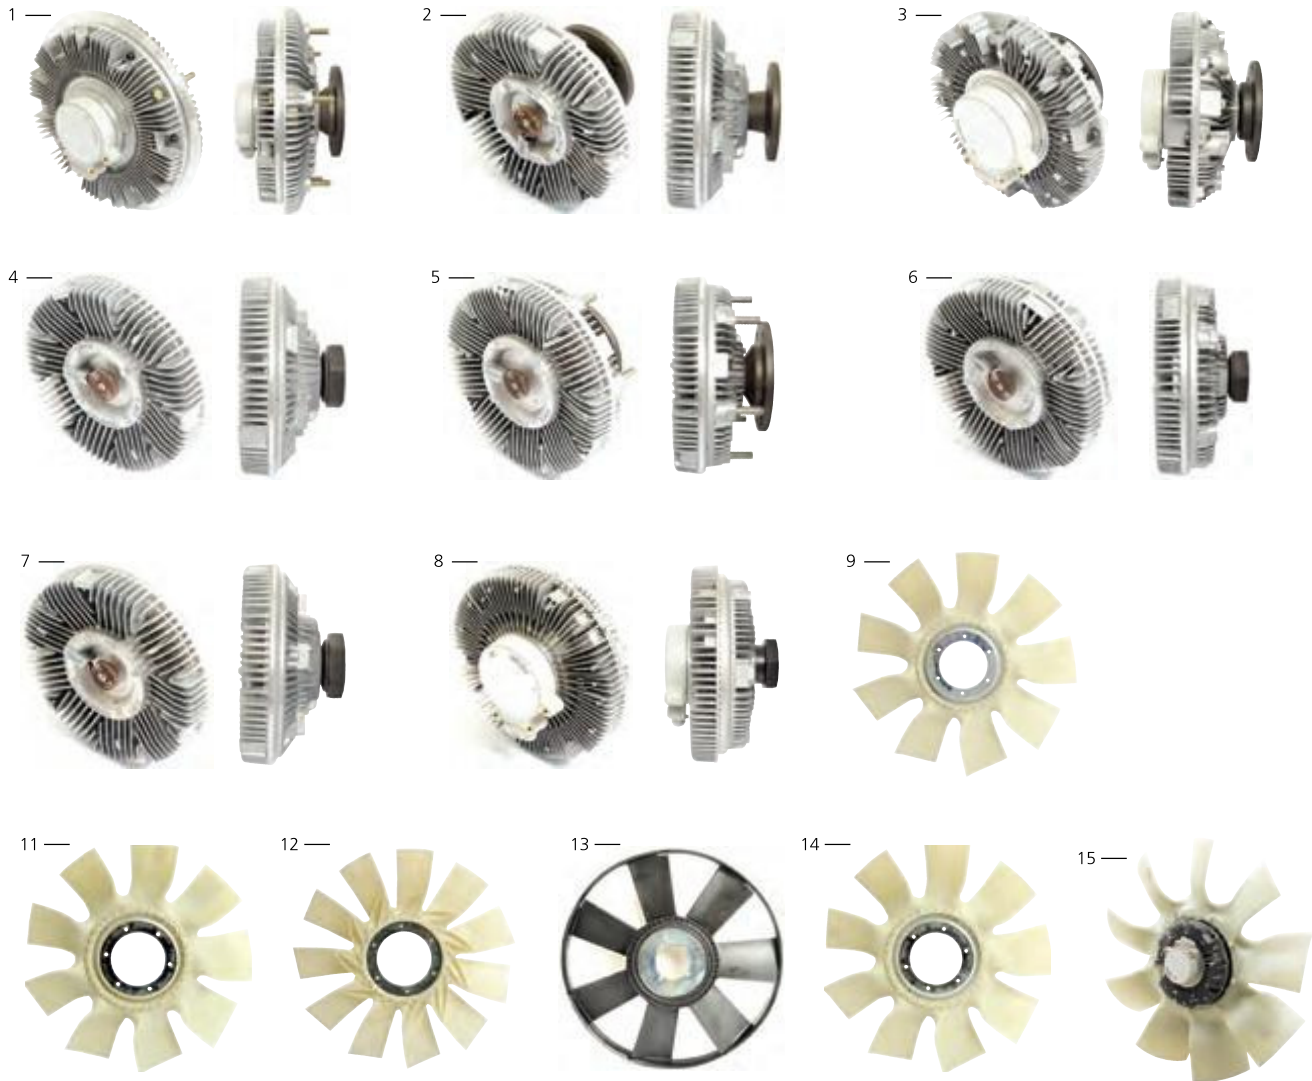

* indicates there is no picture available at time of print

	Description	OEM Ref:	Applications
1	S.104709 Viscous Drive	3789258M1	8470, 8480
2	S.104712 Viscous Drive	3783123M1, 4276548M1, 3582654M1	(5425, 5435, 5445, 5455 P174014>), 6235, 6245, 6255, 6260, 6265, 6270, 6445, 6455, 3075, 3085, 3095, 3115, 3120, 3125, 3635, 3645, 3655, 6150, 6160, 6170, 6180
3	S.104713 Viscous Drive	4281538M1	(6485, 6490, 6495 Dyna 6/Tier3), (6497 Tier3 T176049>), (6499 Tier3 T197077>), (7485, 7490, 7495 Dyna VT, Dyna Step/Tier3), (7497, 7499 Tier3)
4	S.104714 Viscous Drive	3783350M1	(6280, 6290, 8210 H286009>), 6460, 6470, (8220 > H327030)
5	S.104717 Viscous Drive	3902544M1	8150, 8160
6	S.104718 Viscous Drive	3783352M1	(8220 H327031>), 8240, 8250
7	S.104719 Viscous Drive	3783351M1	(5425, 5435 with Speedshift HiVis Cab), (5445, 5455 with Speed Shift Steep Nose), (6235, 6245, 6255 H299016>)
8	S.104721 Viscous Drive	3789256M1	(6485, 6490, 6495, 7485, 7490, 7495 4/10/04>), (6480, 7480 21/10/04>)
9	S.104723 Fan	4281537M1	(6485, 6490, 6495 Dyna 6/Tier3), (6497 Tier3 T176049>), (6499 Tier3 T197077>), (7485, 7490, 7495 Dyna VT, Dyna Step/Tier3), (7497, 7499 Tier3)
10*	S.104725 Fan	F931.202.040.010	8650, 8660, 8670, 8680, 8690
11	S.104726 Fan	3786157M1	5480, 6465, 6475, 6480, 6485, 6490, 6495, 7465, 7475, 7480, 7485, 7490, 7495
12	S.104728 Fan	4274233M1	8470, 8480
13	S.104730 Fan	3781006M1, 3781005M91	5460, 5465, 5470, 6280, 6290, 6460, 6470, 8210, 8220
14	S.104734 Fan	4282823M1	(5465, 5475, 6465, 6475, 6480, 7465, 7475, 7480 Tier3 Perkins & Sisu Engines)
15	S.104704 Viscous Fan Assembly	4290579M91	7480