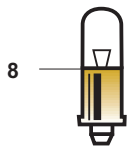

### Instrument and Gauge Kits

12

13

See Page 4 for Pricing

All Prices Listed Subject To Change Without Notice

OUR #	DESCRIPTION	EQUIVALENT	TRACTOR MODEL
1	<b>F60645</b> Proofmeter - Illuminated (Bulb Included)	8N17360A1	<b>8N</b>
1	<b>F60766</b> Proofmeter - 4 Spd - Illuminated (Bulb Included)	C3NN17360N	<b>NAA, Jubilee, 600, 700, 800, 900, 601, 701, 801, 901, 2000, 4000</b>
1	<b>F60765</b> Proofmeter - 5 Spd - Illuminated (Bulb Included)	C3NN17360K	<b>600, 700, 800, 900, 601, 701, 801, 901, 2000, 4000</b>
1	<b>F60454</b> Proofmeter - Select-O-Speed Illuminated (Bulb Included)	C3NN17360J	<b>601, 701, 801, 901, 2000, 4000</b>
2	<b>F61028</b> Proofmeter Cable - 34"	8N17365	<b>8N</b>
2	<b>F61060</b> Proofmeter Cable - 30 1/2"	B9NN17365B	<b>NAA, Jubilee, 600, 700, 800, 900, 601, 701, 801, 901, 2000, 4000</b>
2	<b>F57806</b> Proofmeter Cable - 49"	EIADDN17365C	<b>Fordson Super Major (4/62-&gt;)</b>
2	<b>F75961</b> Proofmeter Cable	957E17365C	<b>Dexta, Super Dexta (57-4/62)</b>
3	<b>F61525</b> Temperature Gauge - Raised Bezel	C3NN18287A	<b>NAA, Jubilee, 600, 700, 800, 900, 601, 701, 801, 901, 2000, 4000</b>
4	<b>F61171</b> Oil Pressure Gauge - 40 lb (0-5 lbs - Red / 5-40 lbs - Green) (Black Ring - Flat Bezel)	FAD9273A	<b>9N, 2N, 8N</b>
4	<b>F61063</b> Oil Pressure Gauge - 50 lb (Black Ring - Flat Bezel)	9N9273A	<b>9N, 2N, 8N</b>
4	<b>F60758</b> Oil Pressure Gauge - 80 lb (Black Ring - Raised Bezel)	FAD9273A	<b>9N, 2N, 8N, NAA, Jubilee, 600, 700, 800, 900, 601, 701, 801, 901, 2000, 4000</b>
5	<b>F61162</b> 30 Amp Ammeter - Illuminated (Black Ring - Terminal Type) (Bulb Included) Raised Bezel	A0NN10670A	<b>9N, 2N, 8N, NAA, Jubilee, 600, 700, 800, 900 (-&gt;1957)</b>
5	<b>F66887</b> 30 Amp Ammeter - Illuminated (Black Ring - Terminal Type) (Bulb Included) Flat Bezel	A0NN10670A	<b>9N, 2N, 8N, NAA, Jubilee, 600, 700, 800, 900 (-&gt;1957)</b>
5	<b>F60759</b> 30 Amp Ammeter - Illuminated (Chrome Ring - Terminal Type) (Bulb Included) Raised Bezel	A0NN10670A	<b>9N, 2N, 8N, NAA, Jubilee, 600, 700, 800, 900 (-&gt;1957)</b>
5	<b>F61064</b> 50 Amp Ammeter - Illuminated (Chrome Ring - Terminal Type) (Bulb Included)	A0NN10670A	<b>9N, 2N, 8N, NAA, Jubilee, 600, 700, 800, 900 (-&gt;1957)</b>
6	<b>F61420</b> Fuel Gauge - 6 Volt - Illuminated	310948	<b>601, 701, 801, 901, 2000, 4000</b>
6	<b>F61421</b> Fuel Gauge - 12 Volt - Illuminated	310949	<b>601, 701, 801, 901, 2000, 4000</b>
7	<b>F61422</b> Fuel Sender - 6 or 12 Volt	310938 310939	<b>601, 701, 2000 (1958-1964 Gas or Diesel)</b>
7	<b>F61423</b> Fuel Sender - 6 or 12 Volt	310940 310941	<b>801, 901, 4000 (1958-1964 Gas or Diesel)</b>
8	<b>F51148</b> Light Bulb - 12 Volt		<b>F60645, F60765, F60766, F61162, F60759, F61064</b>
9	<b>F61993</b> Throttle Rod Grommet	353873S	<b>NAA, Jubilee, 600, 700, 800, 900, 601, 701, 801, 901, 2000, 4000</b>
10	<b>F60763</b> Throttle Plate	8N9889A	<b>8N</b>
11	<b>F53165</b> Instrument Panel Light Assembly 6 volt	NCA13771A C3NN14662A C3AB13466B	<b>NAA, Jubilee, 600, 700, 800, 900, 601, 701, 801, 901, 2000, 4000</b>
11	<b>F66854</b> Instrument Panel Light Assembly 12 volt	NCA13771A C3NN14662A C3AB13466B	<b>NAA, Jubilee, 600, 700, 800, 900, 601, 701, 801, 901, 2000, 4000</b>
12	<b>F66861</b> Instrument & Gauge Kit		<b>NAA, Jubilee, 600, 700, 800, 900 (-&gt;57 w/ 4 Speed Transmission)</b>
12	<b>F66896</b> Instrument & Gauge Kit		<b>600, 700, 800, 900 (-&gt;57 w/ 5 Speed Transmission)</b>
13	<b>F60021</b> Instrument & Gauge Kit		<b>8N</b>