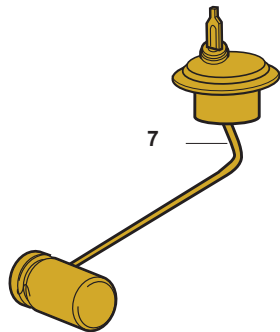

### Instrument and Gauge Kits

12

13

See Page 4 for Pricing

All Prices Listed Subject To Change Without Notice

OUR #	DESCRIPTION	EQUIVALENT	TRACTOR MODEL
1	<b>F60645</b> Proofmeter - Illuminated (Bulb Included)	8N17360A1	<b>8N</b>
1	<b>F60766</b> Proofmeter - 4 Spd - Illuminated (Bulb Included)	C3NN17360N	<b>NAA, Jubilee, 600, 700, 800, 900, 601, 701, 801, 901, 2000, 4000</b>
1	<b>F60765</b> Proofmeter - 5 Spd - Illuminated (Bulb Included)	C3NN17360K	<b>600, 700, 800, 900, 601, 701, 801, 901, 2000, 4000</b>
1	<b>F60454</b> Proofmeter - Select-O-Speed Illuminated (Bulb Included)	C3NN17360J	<b>601, 701, 801, 901, 2000, 4000</b>
2	<b>F61028</b> Proofmeter Cable - 34"	8N17365	<b>8N</b>
2	<b>F61060</b> Proofmeter Cable - 30 1/2"	B9NN17365B	<b>NAA, Jubilee, 600, 700, 800, 900, 601, 701, 801, 901, 2000, 4000</b>
2	<b>F57806</b> Proofmeter Cable - 49"	EIADDN17365C	<b>Fordson Super Major (4/62-&gt;)</b>
2	<b>F75961</b> Proofmeter Cable	957E17365C	<b>Dexta, Super Dexta (57-4/62)</b>
3	<b>F61525</b> Temperature Gauge - Raised Bezel	C3NN18287A	<b>NAA, Jubilee, 600, 700, 800, 900, 601, 701, 801, 901, 2000, 4000</b>
4	<b>F61171</b> Oil Pressure Gauge - 40 lb (0-5 lbs - Red / 5-40 lbs - Green) (Black Ring - Flat Bezel)	FAD9273A	<b>9N, 2N, 8N</b>
4	<b>F61063</b> Oil Pressure Gauge - 50 lb (Black Ring - Flat Bezel)	9N9273A	<b>9N, 2N, 8N</b>
4	<b>F60758</b> Oil Pressure Gauge - 80 lb (Black Ring - Raised Bezel)	FAD9273A	<b>9N, 2N, 8N, NAA, Jubilee, 600, 700, 800, 900, 601, 701, 801, 901, 2000, 4000</b>
5	<b>F61162</b> 30 Amp Ammeter - Illuminated (Black Ring - Terminal Type) (Bulb Included) Raised Bezel	A0NN10670A	<b>9N, 2N, 8N, NAA, Jubilee, 600, 700, 800, 900 (-&gt;1957)</b>
5	<b>F66887</b> 30 Amp Ammeter - Illuminated (Black Ring - Terminal Type) (Bulb Included) Flat Bezel	A0NN10670A	<b>9N, 2N, 8N, NAA, Jubilee, 600, 700, 800, 900 (-&gt;1957)</b>
5	<b>F60759</b> 30 Amp Ammeter - Illuminated (Chrome Ring - Terminal Type) (Bulb Included) Raised Bezel	A0NN10670A	<b>9N, 2N, 8N, NAA, Jubilee, 600, 700, 800, 900 (-&gt;1957)</b>
5	<b>F61064</b> 50 Amp Ammeter - Illuminated (Chrome Ring - Terminal Type) (Bulb Included)	A0NN10670A	<b>9N, 2N, 8N, NAA, Jubilee, 600, 700, 800, 900 (-&gt;1957)</b>
6	<b>F61420</b> Fuel Gauge - 6 Volt - Illuminated	310948	<b>601, 701, 801, 901, 2000, 4000</b>
6	<b>F61421</b> Fuel Gauge - 12 Volt - Illuminated	310949	<b>601, 701, 801, 901, 2000, 4000</b>
7	<b>F61422</b> Fuel Sender - 6 or 12 Volt	310938 310939	<b>601, 701, 2000 (1958-1964 Gas or Diesel)</b>
7	<b>F61423</b> Fuel Sender - 6 or 12 Volt	310940 310941	<b>801, 901, 4000 (1958-1964 Gas or Diesel)</b>
8	<b>F51148</b> Light Bulb - 12 Volt		<b>F60645, F60765, F60766, F61162, F60759, F61064</b>
9	<b>F61993</b> Throttle Rod Grommet	353873S	<b>NAA, Jubilee, 600, 700, 800, 900, 601, 701, 801, 901, 2000, 4000</b>
10	<b>F60763</b> Throttle Plate	8N9889A	<b>8N</b>
11	<b>F53165</b> Instrument Panel Light Assembly 6 volt	NCA13771A C3NN14662A C3AB13466B	<b>NAA, Jubilee, 600, 700, 800, 900, 601, 701, 801, 901, 2000, 4000</b>
11	<b>F66854</b> Instrument Panel Light Assembly 12 volt	NCA13771A C3NN14662A C3AB13466B	<b>NAA, Jubilee, 600, 700, 800, 900, 601, 701, 801, 901, 2000, 4000</b>
12	<b>F66861</b> Instrument & Gauge Kit		<b>NAA, Jubilee, 600, 700, 800, 900 (-&gt;57 w/ 4 Speed Transmission)</b>
12	<b>F66896</b> Instrument & Gauge Kit		<b>600, 700, 800, 900 (-&gt;57 w/ 5 Speed Transmission)</b>
13	<b>F60021</b> Instrument & Gauge Kit		<b>8N</b>