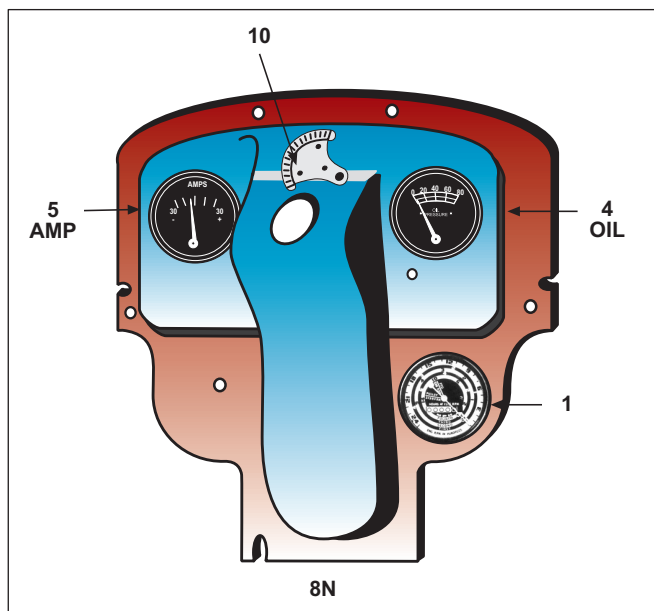

### Instrument and Gauge Kits

12

13

See Page 4 for Pricing

All Prices Listed Subject To Change Without Notice

OUR #	DESCRIPTION	EQUIVALENT	TRACTOR MODEL
1	<b>F60645</b> Proofmeter - Illuminated (Bulb Included)	8N17360A1	<b>8N</b>
1	<b>F60766</b> Proofmeter - 4 Spd - Illuminated (Bulb Included)	C3NN17360N	<b>NAA, Jubilee, 600, 700, 800, 900, 601, 701, 801, 901, 2000, 4000</b>
1	<b>F60765</b> Proofmeter - 5 Spd - Illuminated (Bulb Included)	C3NN17360K	<b>600, 700, 800, 900, 601, 701, 801, 901, 2000, 4000</b>
1	<b>F60454</b> Proofmeter - Select-O-Speed Illuminated (Bulb Included)	C3NN17360J	<b>601, 701, 801, 901, 2000, 4000</b>
2	<b>F61028</b> Proofmeter Cable - 34"	8N17365	<b>8N</b>
2	<b>F61060</b> Proofmeter Cable - 30 1/2"	B9NN17365B	<b>NAA, Jubilee, 600, 700, 800, 900, 601, 701, 801, 901, 2000, 4000</b>
2	<b>F57806</b> Proofmeter Cable - 49"	EIADDN17365C	<b>Fordson Super Major (4/62-&gt;)</b>
2	<b>F75961</b> Proofmeter Cable	957E17365C	<b>Dexta, Super Dexta (57-4/62)</b>
3	<b>F61525</b> Temperature Gauge - Raised Bezel	C3NN18287A	<b>NAA, Jubilee, 600, 700, 800, 900, 601, 701, 801, 901, 2000, 4000</b>
4	<b>F61171</b> Oil Pressure Gauge - 40 lb (0-5 lbs - Red / 5-40 lbs - Green) (Black Ring - Flat Bezel)	FAD9273A	<b>9N, 2N, 8N</b>
4	<b>F61063</b> Oil Pressure Gauge - 50 lb (Black Ring - Flat Bezel)	9N9273A	<b>9N, 2N, 8N</b>
4	<b>F60758</b> Oil Pressure Gauge - 80 lb (Black Ring - Raised Bezel)	FAD9273A	<b>9N, 2N, 8N, NAA, Jubilee, 600, 700, 800, 900, 601, 701, 801, 901, 2000, 4000</b>
5	<b>F61162</b> 30 Amp Ammeter - Illuminated (Black Ring - Terminal Type) (Bulb Included) Raised Bezel	A0NN10670A	<b>9N, 2N, 8N, NAA, Jubilee, 600, 700, 800, 900 (-&gt;1957)</b>
5	<b>F66887</b> 30 Amp Ammeter - Illuminated (Black Ring - Terminal Type) (Bulb Included) Flat Bezel	A0NN10670A	<b>9N, 2N, 8N, NAA, Jubilee, 600, 700, 800, 900 (-&gt;1957)</b>
5	<b>F60759</b> 30 Amp Ammeter - Illuminated (Chrome Ring - Terminal Type) (Bulb Included) Raised Bezel	A0NN10670A	<b>9N, 2N, 8N, NAA, Jubilee, 600, 700, 800, 900 (-&gt;1957)</b>
5	<b>F61064</b> 50 Amp Ammeter - Illuminated (Chrome Ring - Terminal Type) (Bulb Included)	A0NN10670A	<b>9N, 2N, 8N, NAA, Jubilee, 600, 700, 800, 900 (-&gt;1957)</b>
6	<b>F61420</b> Fuel Gauge - 6 Volt - Illuminated	310948	<b>601, 701, 801, 901, 2000, 4000</b>
6	<b>F61421</b> Fuel Gauge - 12 Volt - Illuminated	310949	<b>601, 701, 801, 901, 2000, 4000</b>
7	<b>F61422</b> Fuel Sender - 6 or 12 Volt	310938 310939	<b>601, 701, 2000 (1958-1964 Gas or Diesel)</b>
7	<b>F61423</b> Fuel Sender - 6 or 12 Volt	310940 310941	<b>801, 901, 4000 (1958-1964 Gas or Diesel)</b>
8	<b>F51148</b> Light Bulb - 12 Volt		<b>F60645, F60765, F60766, F61162, F60759, F61064</b>
9	<b>F61993</b> Throttle Rod Grommet	353873S	<b>NAA, Jubilee, 600, 700, 800, 900, 601, 701, 801, 901, 2000, 4000</b>
10	<b>F60763</b> Throttle Plate	8N9889A	<b>8N</b>
11	<b>F53165</b> Instrument Panel Light Assembly 6 volt	NCA13771A C3NN14662A C3AB13466B	<b>NAA, Jubilee, 600, 700, 800, 900, 601, 701, 801, 901, 2000, 4000</b>
11	<b>F66854</b> Instrument Panel Light Assembly 12 volt	NCA13771A C3NN14662A C3AB13466B	<b>NAA, Jubilee, 600, 700, 800, 900, 601, 701, 801, 901, 2000, 4000</b>
12	<b>F66861</b> Instrument & Gauge Kit		<b>NAA, Jubilee, 600, 700, 800, 900 (-&gt;57 w/ 4 Speed Transmission)</b>
12	<b>F66896</b> Instrument & Gauge Kit		<b>600, 700, 800, 900 (-&gt;57 w/ 5 Speed Transmission)</b>
13	<b>F60021</b> Instrument & Gauge Kit		<b>8N</b>