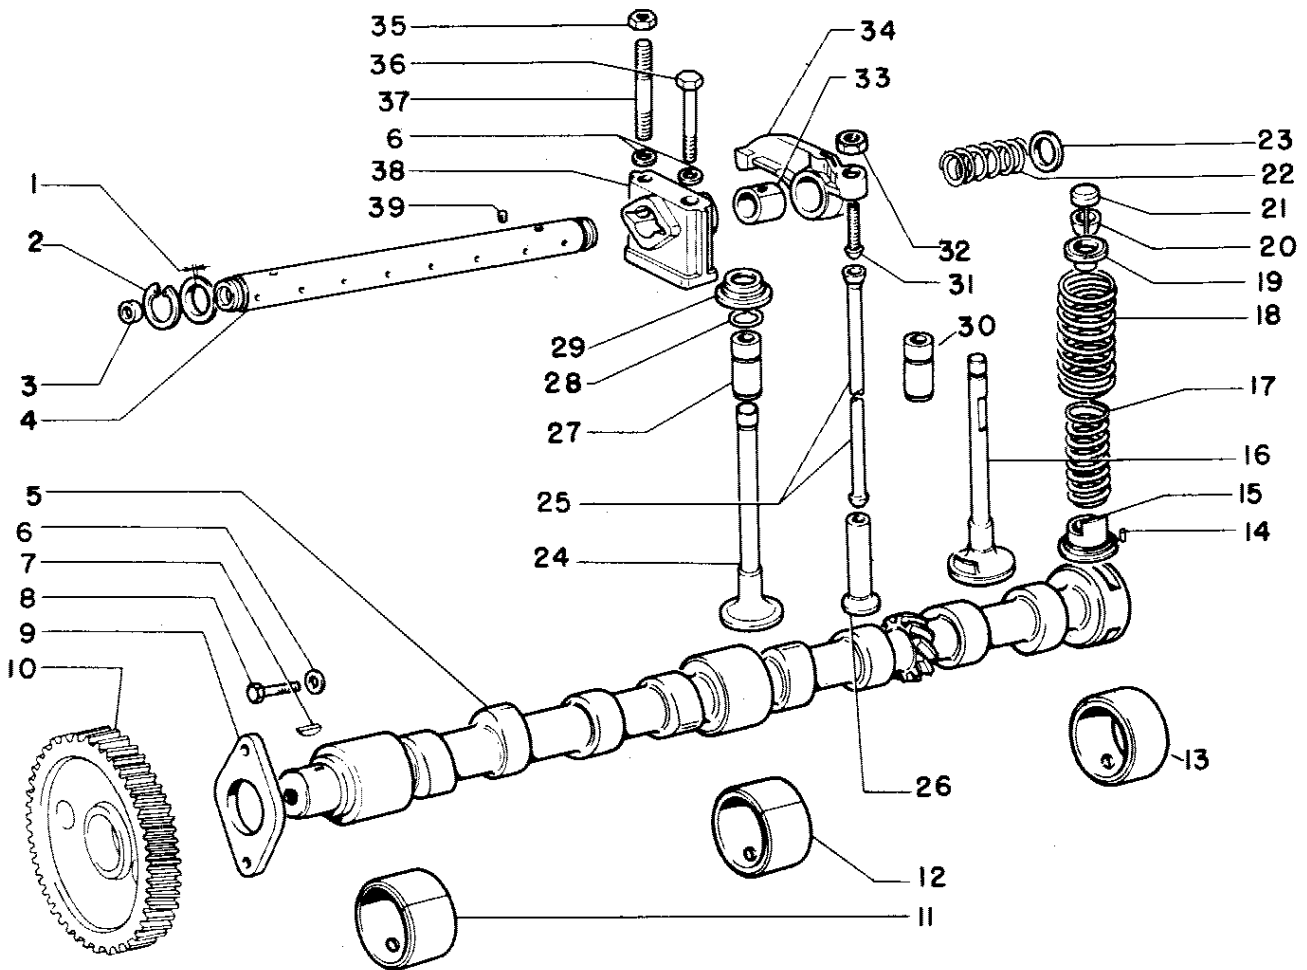

2	672172A	ring, retainer (70932123)	18	676826A	spring (72091160)
3	676851A	plug (70932237)	19	676825A	cup (72089475)
4	31-2902210	shaft	20	676828A	keeper (70932221)
5	30-3010511	camshaft	21	677840A	cap (72089589)
7	671945A	key (70932016)	22	676836A	spring (72089509)
10	676818A	gear (72089533)	23	30-3048012	washer (72089604)
11	676844A	bushing (4718618)	24	31-2902091	valve, exhaust (72089669V)
12	676845A	bushing (4718619)	25	676832A	rod, push (72094487V)
13	676846A	bushing (4718620)	26	31-2903390	tappet (72094013)
NOTE: Cam bushings also available in set of 3					
15	676841A	cup, intake (72089510)			
16	30-3043223	valve, intake (72094310V)			
17	676827A	spring (72090613)			

- | | | |
|----|------------|--|
| 1 | 31-2902027 | washer (72089659) |
| 2 | 676815A | lock ring |
| 3 | 31-2902207 | bushing (4670935) |
| 4 | 676819AS | gear (72089679)
includes 31-2902207 bushing |
| 5 | 31-2900036 | gear |
| 6 | 31-2900034 | key (72089643) |
| 7 | 31-2902028 | washer (72089660) |
| 8 | 676814A | pin |
| 9 | 676811A | plate |
| 10 | 676775A | washer, lock |
| 11 | 672383A | cap screw |
| 12 | 671945A | key |
| 13 | 676818A | gear |
| 14 | 672318A | plug |