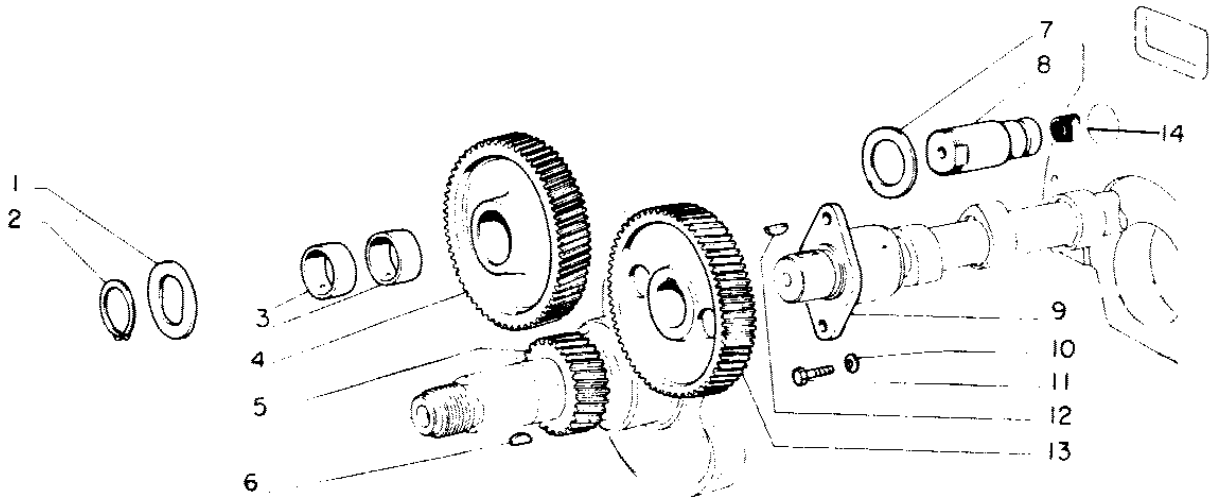

2	672172A	ring, retainer (70932123)	18	676826A	spring (72091160)
3	676851A	plug (70932237)	19	676825A	cup (72089475)
4	31-2902210	shaft	20	676828A	keeper (70932221)
5	30-3010511	camshaft	21	677840A	cap (72089589)
7	671945A	key (70932016)	22	676836A	spring (72089509)
10	676818A	gear (72089533)	23	30-3048012	washer (72089604)
11	676844A	bushing (4718618)	24	31-2902091	valve, exhaust (72089669V)
12	676845A	bushing (4718619)	25	676832A	rod, push (72094487V)
13	676846A	bushing (4718620)	26	31-2903390	tappet (72094013)
NOTE: Cam bushings also available in set of 3					
15	676841A	cup, intake (72089510)			
16	30-3043223	valve, intake (72094310V)			
17	676827A	spring (72090613)			

- | | | |
|----|------------|--|
| 1 | 31-2902027 | washer (72089659) |
| 2 | 676815A | lock ring |
| 3 | 31-2902207 | bushing (4670935) |
| 4 | 676819AS | gear (72089679)
includes 31-2902207 bushing |
| 5 | 31-2900036 | gear |
| 6 | 31-2900034 | key (72089643) |
| 7 | 31-2902028 | washer (72089660) |
| 8 | 676814A | pin |
| 9 | 676811A | plate |
| 10 | 676775A | washer, lock |
| 11 | 672383A | cap screw |
| 12 | 671945A | key |
| 13 | 676818A | gear |
| 14 | 672318A | plug |