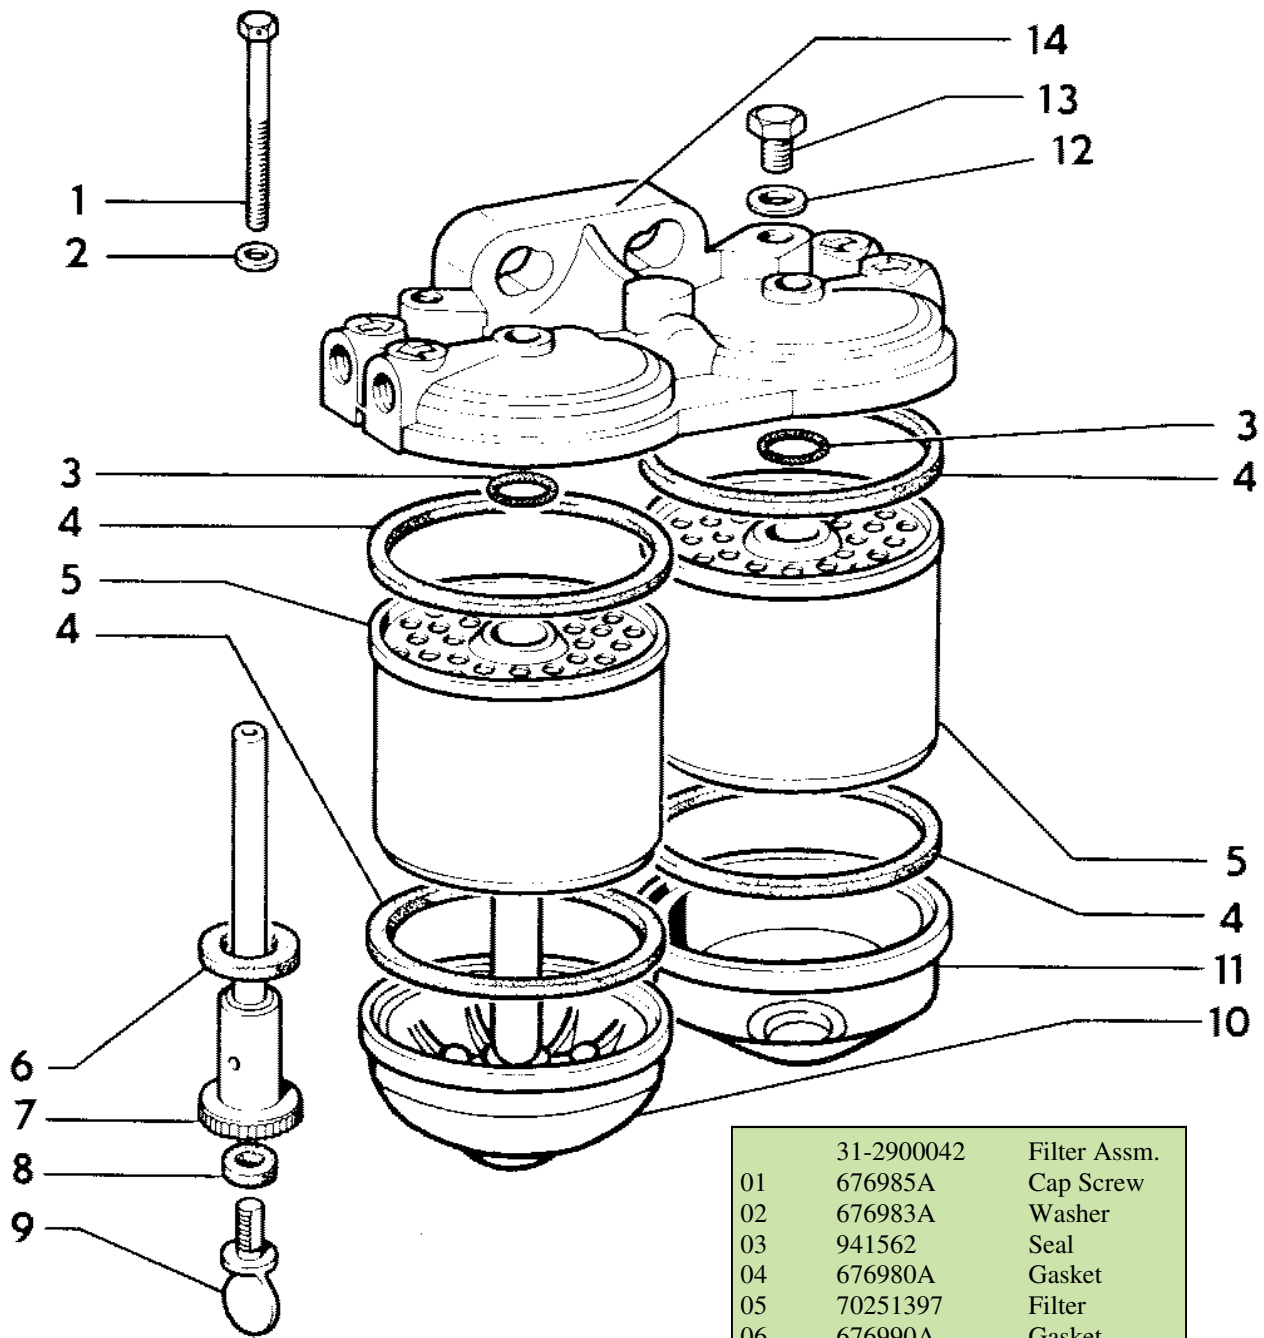

# Fuel Filter

	31-2900042	Filter Assm.
01	676985A	Cap Screw
02	676983A	Washer
03	941562	Seal
04	676980A	Gasket
05	70251397	Filter
06	676990A	Gasket
07	677849A	Plug
08	676993A	Gasket
09	676991A	Screw
10	676997A	Bowl - Cast
11	676989A	Bowl - Glass
12	676982A	Washer
13	72093967	Plug
14	31-2900150	Cover