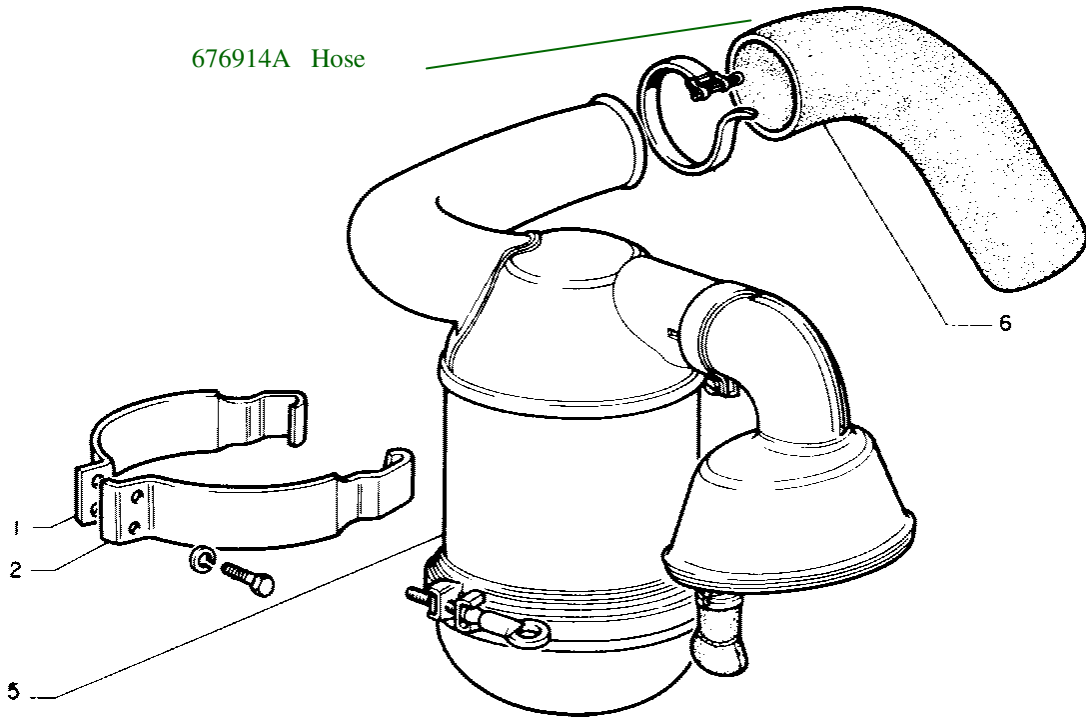

Low Temperature Starting Aid

Air Cleaner

Air Cleaner

Air Cleaner

Air Cleaner

Some Later 1365's
and Most White 2-60's