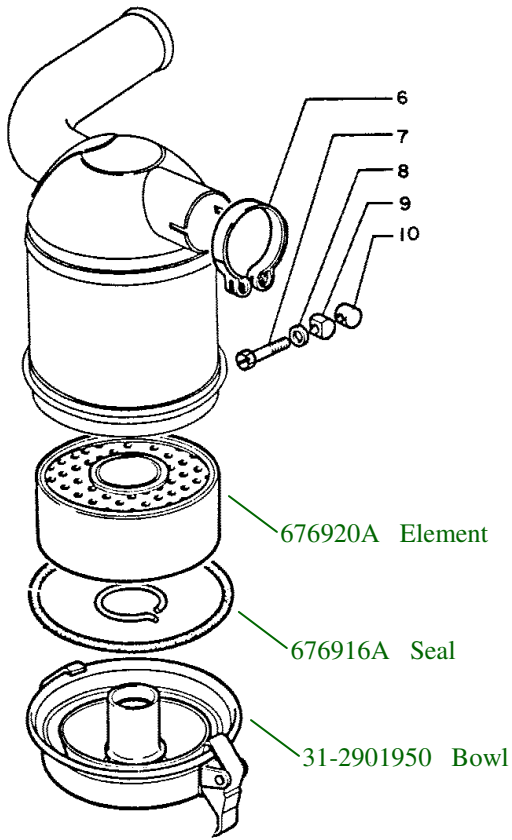

Low Temperature Starting Aid

Air Cleaner

Air Cleaner

Air Cleaner

Air Cleaner

Some Later 1365's
and Most White 2-60's