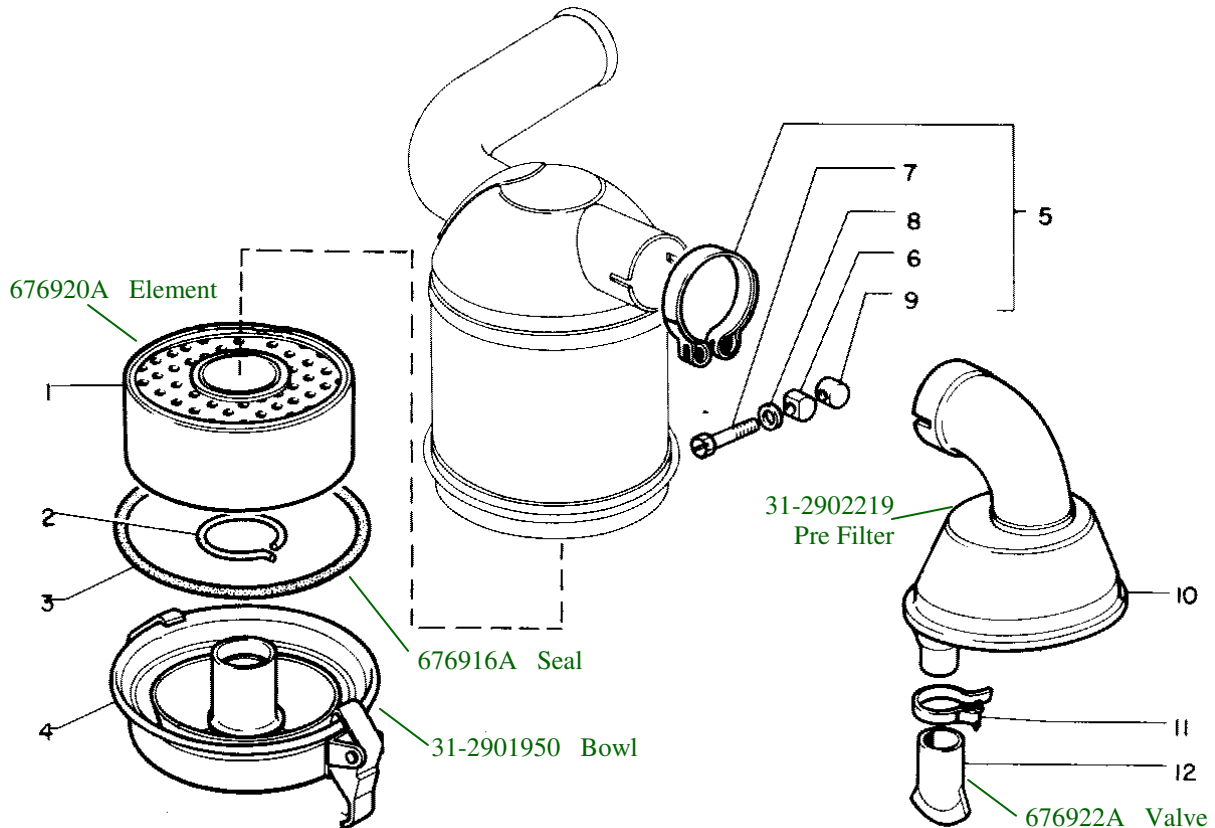

Low Temperature Starting Aid

Air Cleaner

Air Cleaner

Air Cleaner

Air Cleaner

Some Later 1365's
and Most White 2-60's