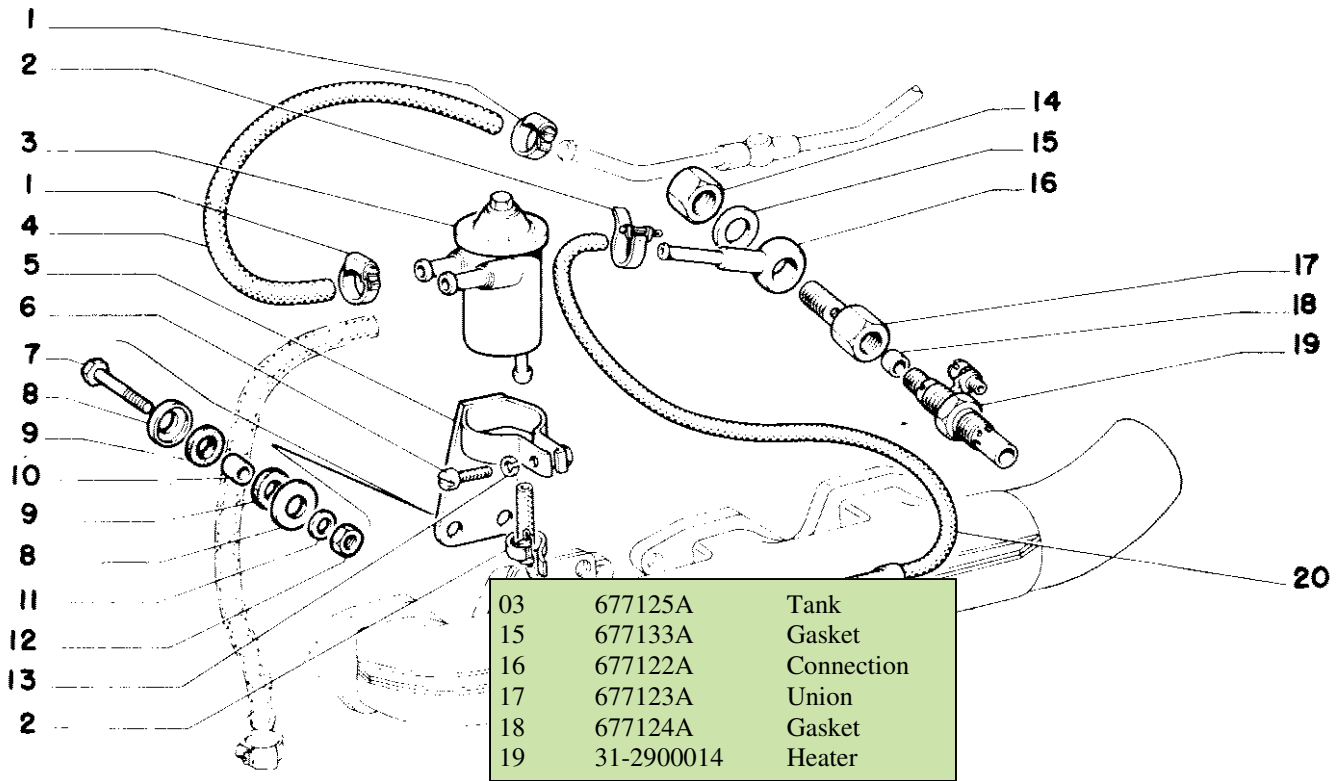

Low Temperature Starting Aid

Air Cleaner

Air Cleaner

Air Cleaner

Air Cleaner

Some Later 1365's
and Most White 2-60's