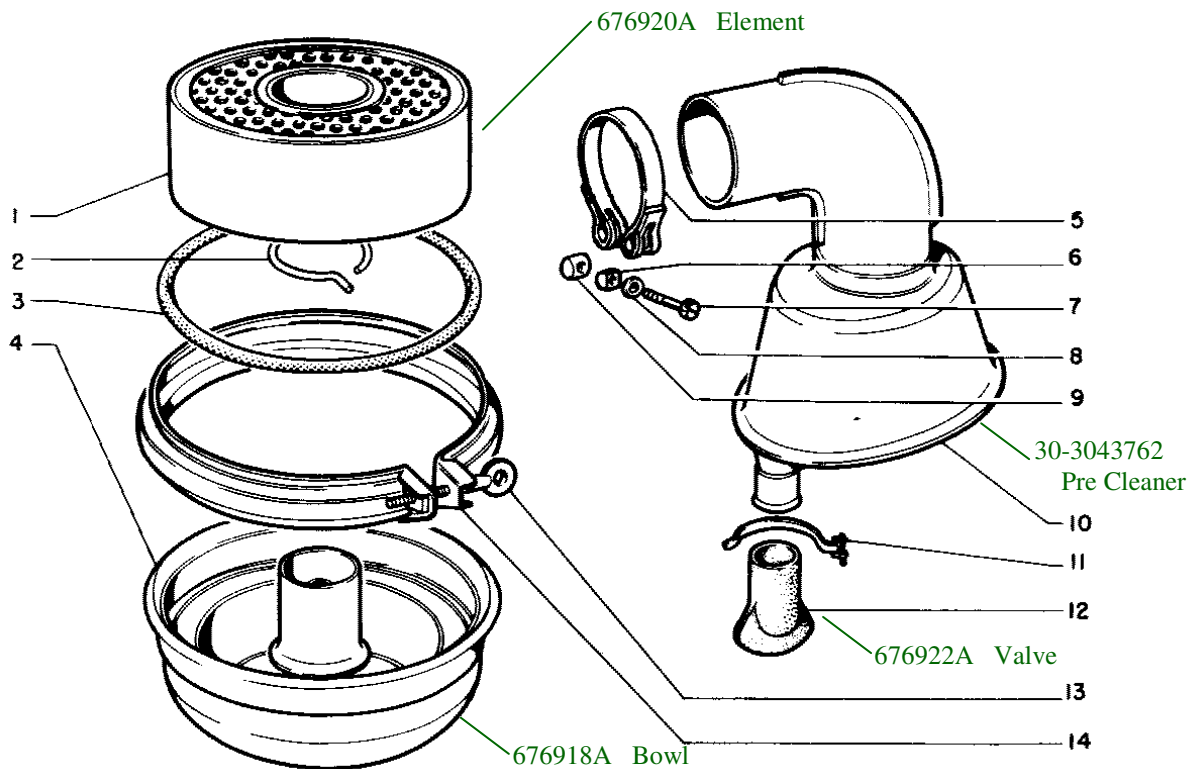

Low Temperature Starting Aid

Air Cleaner

Air Cleaner

Air Cleaner

Air Cleaner

Some Later 1365's
and Most White 2-60's