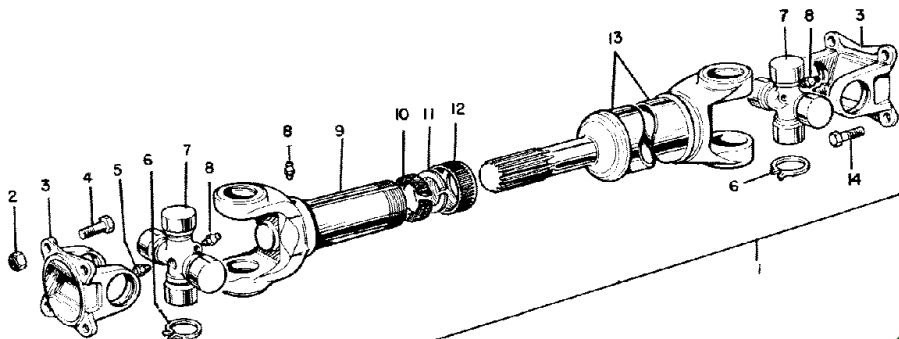

7 31-2900304 spider
30 MM Cap Diameter
105 MM Cross Spread
rb 31-2903460

6 31-2902458 spider
35 MM Cap Diameter
98 MM Cross Spread

2 31-2900585 spider
30 MM Cap Diameter
93 MM Cross Spread
rb 31-2905518

6 31-2900585 spider
30 MM Cap Diameter
93 MM Cross Spread
rb 31-2905518