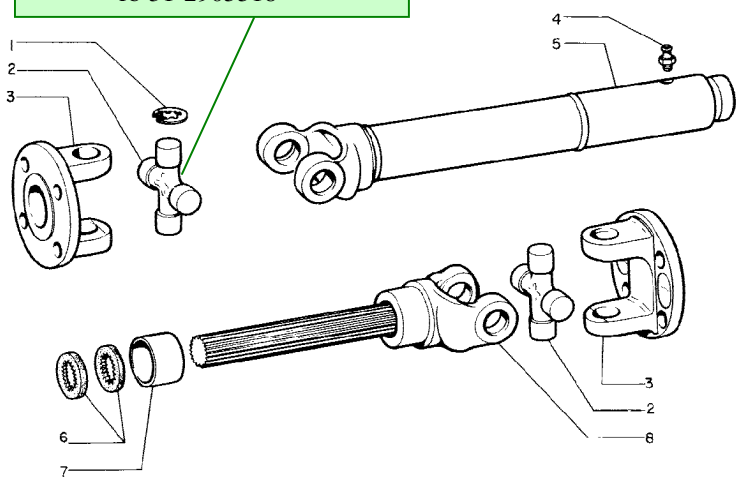

1	31-2900436	o-ring
2	31-2900437	bushing
5	31-2900494	seal
5	NOTE: 55 MM OD	
6	31-2900616	bearing
9	31-2900617	seal
9	NOTE: 62 MM OD	
10	31-2901610	bushing
10	NOTE: 47 MM OD	
13	31-2900588	spider
13	rb 3475808M1	
13	rpls 9962244	

Serial Number 767376 >

7 31-2900304 spider
30 MM Cap Diameter
105 MM Cross Spread
rb 31-2903460

6 31-2902458 spider
35 MM Cap Diameter
98 MM Cross Spread

2 31-2900585 spider
30 MM Cap Diameter
93 MM Cross Spread
rb 31-2905518

6 31-2900585 spider
30 MM Cap Diameter
93 MM Cross Spread
rb 31-2905518

OLIVER

1365

OLIVER

FRONT PLANETARY DRIVE GEARS AND CASE – 4WD – 000 001-767 375

SERIAL # > 767375

4	31-2900366	gear
5	31-2900344	thrust
6	31-2900363	bearing
7	31-2900343	pinion
9	31-2900412	pin
10	31-2900247	plug
11	677215A	gasket
12	31-2900267	cap screw
13	31-2900390	seal