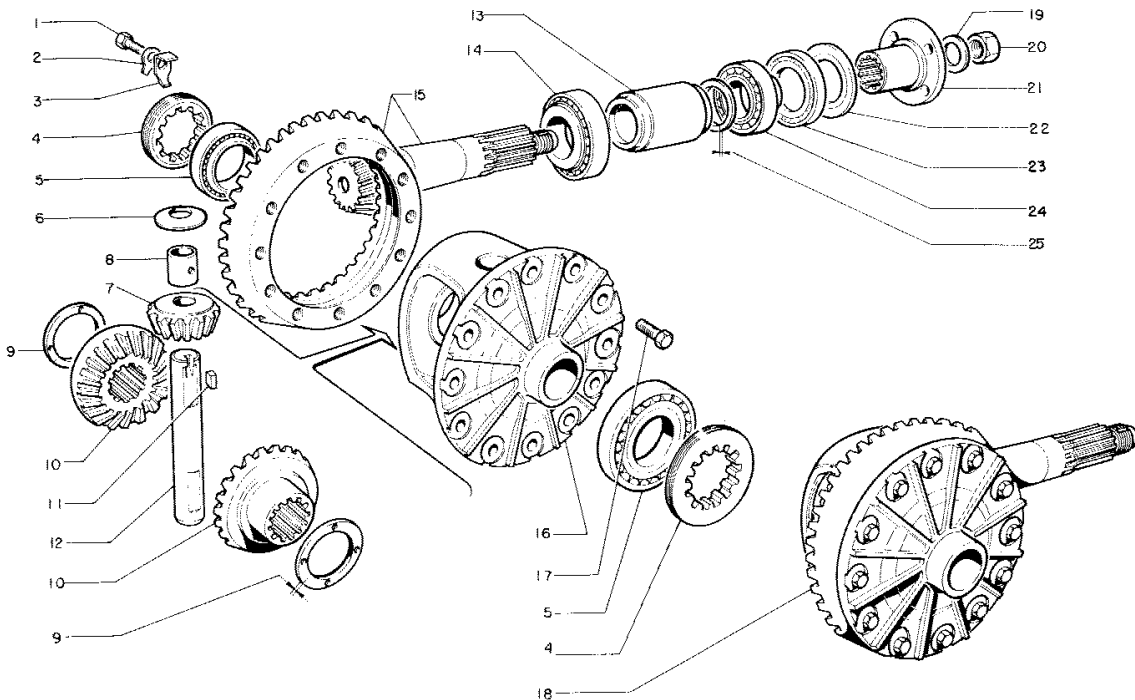

Serial Number 767376 >		
1	31-2900267	cap screw
	rb 72094506	
2	31-2900414	trunnion
3		shims
4	31-2900389	seal
	rb 72090755	
5	31-2900540	bearing
	rb 72094033	
6	31-2900397	knuckle RH
6	31-2900396	knuckle LH
7	31-2900372	bushing
	rb 31-2903282	
NOTE: 42 MM OD		
7	31-2901610	bushing
NOTE: 47 MM OD		
8	31-2900374	shaft
	includes 42 MM OD bushing	
8	31-2900671	shaft
	includes 47 MM OD bushing	
10	31-2900291	seal
	rb 72093223	
11	31-2900283	bearing
	rb 3011660X91	
12	31-2900373	spacer
13		shims
14	31-2900284	bearing
	rb 1137549	
15	31-2900370	washer
	rb 72090741	
16	31-2900371	lock nut
	rb 72090742	

6 31-2900585 spider
30 MM Cap Diameter
93 MM Cross Spread
rb 31-2905518

OLIVER

1365

OLIVER

FRONT PLANETARY DRIVE GEARS AND CASE – 4WD – 000 001-767 375

SERIAL # > 767375

4	31-2900366	gear
5	31-2900344	thrust
6	31-2900363	bearing
7	31-2900343	pinion
9	31-2900412	pin
10	31-2900247	plug
11	677215A	gasket
12	31-2900267	cap screw
13	31-2900390	seal

SERIAL # > 711590

SERIAL # 711591 > 767375

SERIAL # 767376 >

1	670204A	knob
3	31-2900486	rod
5	31-2900326	pin
7	31-2900623	ball
8	31-2900484	spring
10	31-2900482	pad
12	670117A	o-ring
	rb 70923645	
	rpls 30-3042952, 941563	

SERIAL # > 767375

4	31-2900521	gasket
7	31-2900478	gasket
12	31-2900277	o-ring
13	31-2900247	plug
14	676894A	gasket

SERIAL # 767376 >

3	31-2900478	gasket
7	676894A	gasket
8	31-2900247	plug

OLIVER

1365

OLIVER