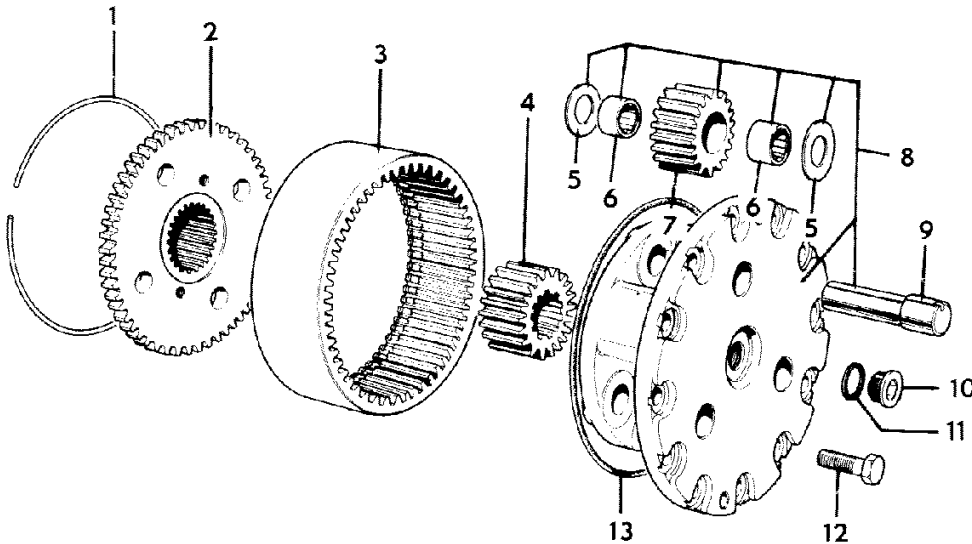

Serial Number 767376 >

7 31-2900304 spider
30 MM Cap Diameter
105 MM Cross Spread
rb 31-2903460

6 31-2902458 spider
35 MM Cap Diameter
98 MM Cross Spread

2 31-2900585 spider
30 MM Cap Diameter
93 MM Cross Spread
rb 31-2905518

6 31-2900585 spider
30 MM Cap Diameter
93 MM Cross Spread
rb 31-2905518

OLIVER

1365

OLIVER

FRONT PLANETARY DRIVE GEARS AND CASE – 4WD – 000 001-767 375

SERIAL # > 767375

4	31-2900366	gear
5	31-2900344	thrust
6	31-2900363	bearing
7	31-2900343	pinion
9	31-2900412	pin
10	31-2900247	plug
11	677215A	gasket
12	31-2900267	cap screw
13	31-2900390	seal