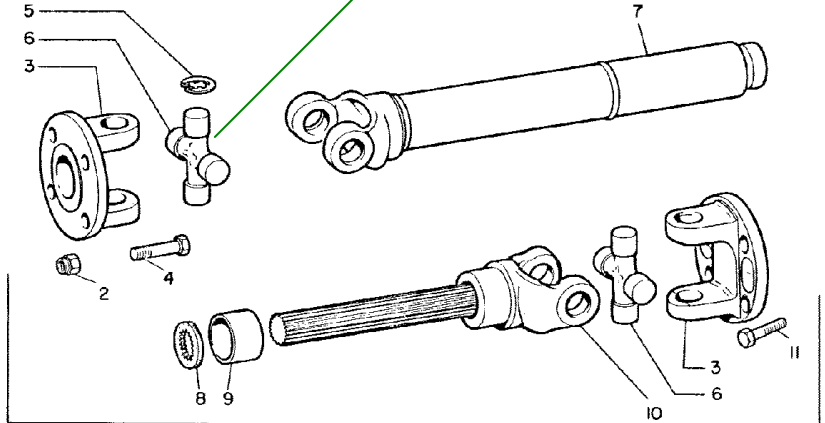

1	31-2900436	o-ring
2	31-2900437	bushing
5	31-2900494	seal
5	NOTE: 55 MM OD	
6	31-2900616	bearing
9	31-2900617	seal
9	NOTE: 62 MM OD	
10	31-2901610	bushing
10	NOTE: 47 MM OD	
13	31-2900588	spider
13	rb 3475808M1	
13	rpls 9962244	

Serial Number 767376 >

7 31-2900304 spider
30 MM Cap Diameter
105 MM Cross Spread
rb 31-2903460

6 31-2902458 spider
35 MM Cap Diameter
98 MM Cross Spread

2 31-2900585 spider
30 MM Cap Diameter
93 MM Cross Spread
rb 31-2905518

6 31-2900585 spider
30 MM Cap Diameter
93 MM Cross Spread
rb 31-2905518

OLIVER

1365

OLIVER

FRONT PLANETARY DRIVE GEARS AND CASE – 4WD – 000 001-767 375

SERIAL # > 767375

4	31-2900366	gear
5	31-2900344	thrust
6	31-2900363	bearing
7	31-2900343	pinion
9	31-2900412	pin
10	31-2900247	plug
11	677215A	gasket
12	31-2900267	cap screw
13	31-2900390	seal