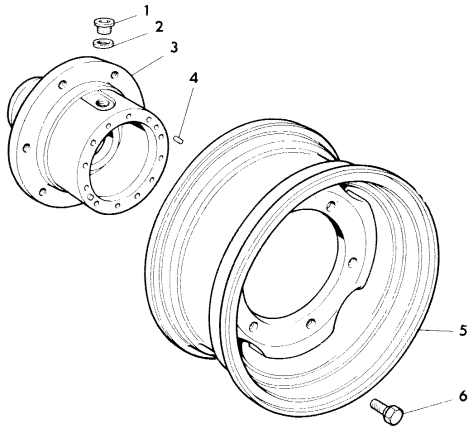

OLIVER

1365

OLIVER

1	672437A	pin
6	31-2900392	pin
11	31-2900409	bushing
13	676894A	gasket
14	31-29002047	plug
17	31-2900408	ring

25	31-2900418	gasket
25	sn > 767375	gasket
25	31-2900410	gasket
25	sn 767376 >	gasket

1	31-2900247	cap
2	676894A	gasket
2	677215A	gasket
3	31-2900395	hub
4	672091A	dowel
5	31-2900543	wheel
	8.3/8 - 24	
5	31-2900391	wheel
	9.5/9 - 24	
	sn > 767375	
5	31-2903285	wheel
	sn 767378 >	
6	30-3044300	screw

Serial Number 767376 >		
1	31-2900267	cap screw
	rb 72094506	
2	31-2900414	trunnion
3		shims
4	31-2900389	seal
	rb 72090755	
5	31-2900540	bearing
	rb 72094033	
6	31-2900397	knuckle RH
6	31-2900396	knuckle LH
7	31-2900372	bushing
	rb 31-2903282	
NOTE: 42 MM OD		
7	31-2901610	bushing
NOTE: 47 MM OD		
8	31-2900374	shaft
	includes 42 MM OD bushing	
8	31-2900671	shaft
	includes 47 MM OD bushing	
10	31-2900291	seal
	rb 72093223	
11	31-2900283	bearing
	rb 3011660X91	
12	31-2900373	spacer
13		shims
14	31-2900284	bearing
	rb 1137549	
15	31-2900370	washer
	rb 72090741	
16	31-2900371	lock nut
	rb 72090742	

6 31-2900585 spider
30 MM Cap Diameter
93 MM Cross Spread
rb 31-2905518

OLIVER

1365

OLIVER

FRONT PLANETARY DRIVE GEARS AND CASE – 4WD – 000 001-767 375

SERIAL # > 767375

4	31-2900366	gear
5	31-2900344	thrust
6	31-2900363	bearing
7	31-2900343	pinion
9	31-2900412	pin
10	31-2900247	plug
11	677215A	gasket
12	31-2900267	cap screw
13	31-2900390	seal