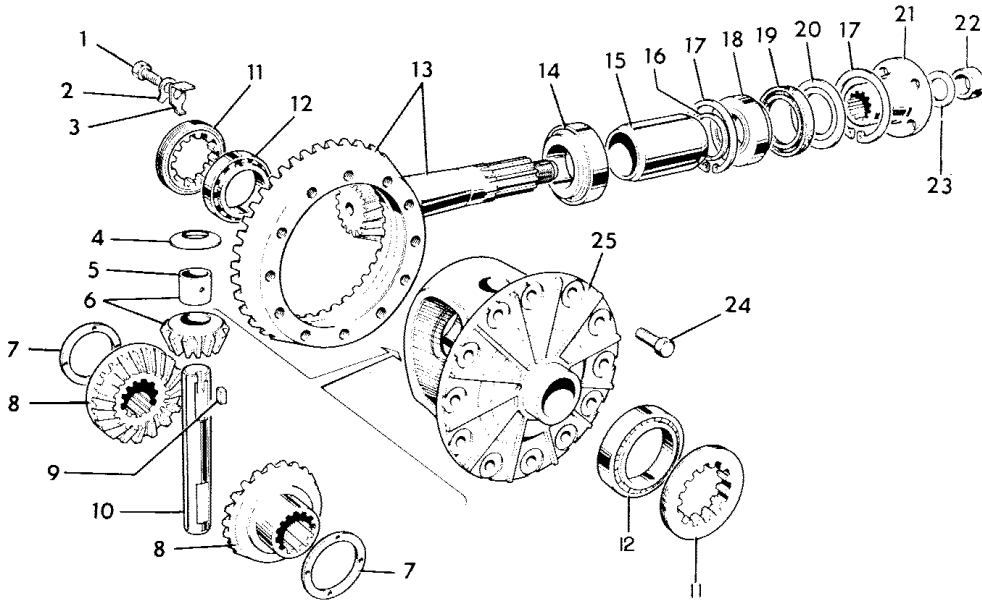

Serial Number 767376 >		
1	31-2900267	cap screw
	rb 72094506	
2	31-2900414	trunnion
3		shims
4	31-2900389	seal
	rb 72090755	
5	31-2900540	bearing
	rb 72094033	
6	31-2900397	knuckle RH
6	31-2900396	knuckle LH
7	31-2900372	bushing
	rb 31-2903282	
NOTE: 42 MM OD		
7	31-2901610	bushing
NOTE: 47 MM OD		
8	31-2900374	shaft
	includes 42 MM OD bushing	
8	31-2900671	shaft
	includes 47 MM OD bushing	
10	31-2900291	seal
	rb 72093223	
11	31-2900283	bearing
	rb 3011660X91	
12	31-2900373	spacer
13		shims
14	31-2900284	bearing
	rb 1137549	
15	31-2900370	washer
	rb 72090741	
16	31-2900371	lock nut
	rb 72090742	

Serial Number 767376 >

7 31-2900304 spider
30 MM Cap Diameter
105 MM Cross Spread
rb 31-2903460

6 31-2902458 spider
35 MM Cap Diameter
98 MM Cross Spread

2 31-2900585 spider
30 MM Cap Diameter
93 MM Cross Spread
rb 31-2905518

6 31-2900585 spider
30 MM Cap Diameter
93 MM Cross Spread
rb 31-2905518

OLIVER

1365

OLIVER

FRONT PLANETARY DRIVE GEARS AND CASE – 4WD – 000 001-767 375

SERIAL # > 767375

4	31-2900366	gear
5	31-2900344	thrust
6	31-2900363	bearing
7	31-2900343	pinion
9	31-2900412	pin
10	31-2900247	plug
11	677215A	gasket
12	31-2900267	cap screw
13	31-2900390	seal

SERIAL # > 711590

SERIAL # 711591 > 767375

SERIAL # 767376 >

1	670204A	knob
3	31-2900486	rod
5	31-2900326	pin
7	31-2900623	ball
8	31-2900484	spring
10	31-2900482	pad
12	670117A	o-ring
	rb 70923645	
	rpls 30-3042952, 941563	