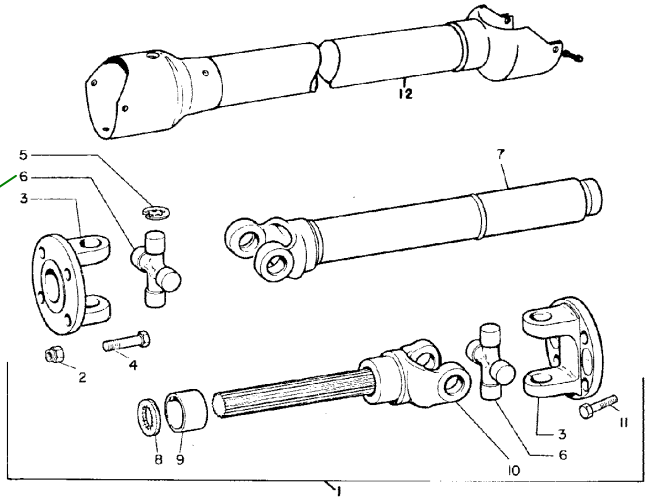

Serial Number 767376 >		
1	31-2900267	cap screw
	rb 72094506	
2	31-2900414	trunnion
3		shims
4	31-2900389	seal
	rb 72090755	
5	31-2900540	bearing
	rb 72094033	
6	31-2900397	knuckle RH
6	31-2900396	knuckle LH
7	31-2900372	bushing
	rb 31-2903282	
NOTE: 42 MM OD		
7	31-2901610	bushing
NOTE: 47 MM OD		
8	31-2900374	shaft
	includes 42 MM OD bushing	
8	31-2900671	shaft
	includes 47 MM OD bushing	
10	31-2900291	seal
	rb 72093223	
11	31-2900283	bearing
	rb 3011660X91	
12	31-2900373	spacer
13		shims
14	31-2900284	bearing
	rb 1137549	
15	31-2900370	washer
	rb 72090741	
16	31-2900371	lock nut
	rb 72090742	

1	31-2900436	o-ring
2	31-2900437	bushing
5	31-2900494	seal
5	NOTE: 55 MM OD	
6	31-2900616	bearing
9	31-2900617	seal
9	NOTE: 62 MM OD	
10	31-2901610	bushing
10	NOTE: 47 MM OD	
13	31-2900588	spider
13	rb 3475808M1	
13	rpls 9962244	

Serial Number 767376 >

7 31-2900304 spider
30 MM Cap Diameter
105 MM Cross Spread
rb 31-2903460

6 31-2902458 spider
35 MM Cap Diameter
98 MM Cross Spread

2 31-2900585 spider
30 MM Cap Diameter
93 MM Cross Spread
rb 31-2905518

6 31-2900585 spider
30 MM Cap Diameter
93 MM Cross Spread
rb 31-2905518

OLIVER

1365

OLIVER

FRONT PLANETARY DRIVE GEARS AND CASE – 4WD – 000 001-767 375

SERIAL # > 767375

4	31-2900366	gear
5	31-2900344	thrust
6	31-2900363	bearing
7	31-2900343	pinion
9	31-2900412	pin
10	31-2900247	plug
11	677215A	gasket
12	31-2900267	cap screw
13	31-2900390	seal