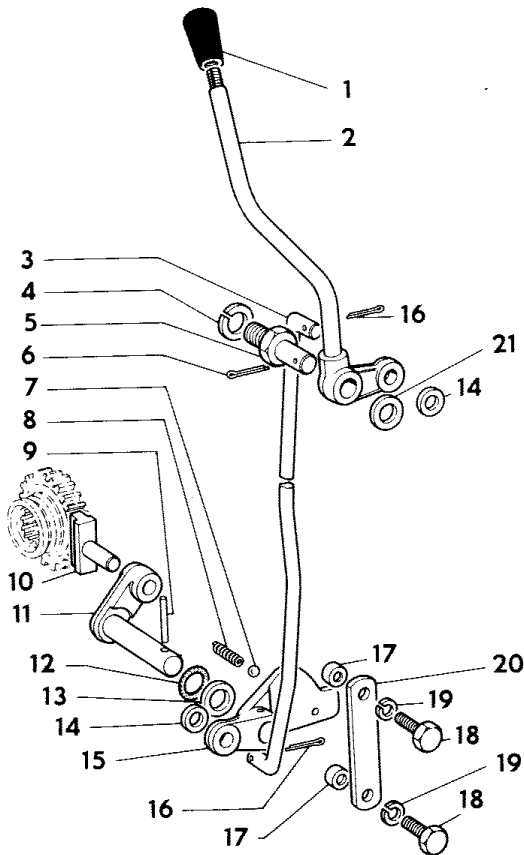

Serial Number > 767375		
2	31-2900501	trunnion
3		shims
4	31-2900388	seal
5	31-2900318	bearing
6	31-2900508	knuckle LH
6	31-2900509	knuckle RH
7	31-2900348	bushing
	rb 31-2903283	
NOTE: 48 MM OD		
7	31-2903138	bushing
NOTE: 52 MM OD		
8	31-2900492	shaft
	includes 48 MM OD bushing	
8	31-2903145	shaft
	includes 52 MM OD bushing	
10	31-2900295	seal
11	676371A	bearing
	rb 391336X1 (1109966)	
12	31-2900360	spacer
13		shims
14	31-2900286	bearing
	rb 31-2901906 (26800050)	
15	31-2900362	washer
16	31-2900361	lock nut

Serial Number 767376 >		
1	31-2900267	cap screw
	rb 72094506	
2	31-2900414	trunnion
3		shims
4	31-2900389	seal
	rb 72090755	
5	31-2900540	bearing
	rb 72094033	
6	31-2900397	knuckle RH
6	31-2900396	knuckle LH
7	31-2900372	bushing
	rb 31-2903282	
NOTE: 42 MM OD		
7	31-2901610	bushing
NOTE: 47 MM OD		
8	31-2900374	shaft
	includes 42 MM OD bushing	
8	31-2900671	shaft
	includes 47 MM OD bushing	
10	31-2900291	seal
	rb 72093223	
11	31-2900283	bearing
	rb 3011660X91	
12	31-2900373	spacer
13		shims
14	31-2900284	bearing
	rb 1137549	
15	31-2900370	washer
	rb 72090741	
16	31-2900371	lock nut
	rb 72090742	

6 31-2900585 spider
30 MM Cap Diameter
93 MM Cross Spread
rb 31-2905518

OLIVER

1365

OLIVER

FRONT PLANETARY DRIVE GEARS AND CASE – 4WD – 000 001-767 375

SERIAL # > 767375

4	31-2900366	gear
5	31-2900344	thrust
6	31-2900363	bearing
7	31-2900343	pinion
9	31-2900412	pin
10	31-2900247	plug
11	677215A	gasket
12	31-2900267	cap screw
13	31-2900390	seal

SERIAL # > 711590

SERIAL # 711591 > 767375

SERIAL # 767376 >

1	670204A	knob
3	31-2900486	rod
5	31-2900326	pin
7	31-2900623	ball
8	31-2900484	spring
10	31-2900482	pad
12	670117A	o-ring
	rb 70923645	
	rpls 30-3042952, 941563	