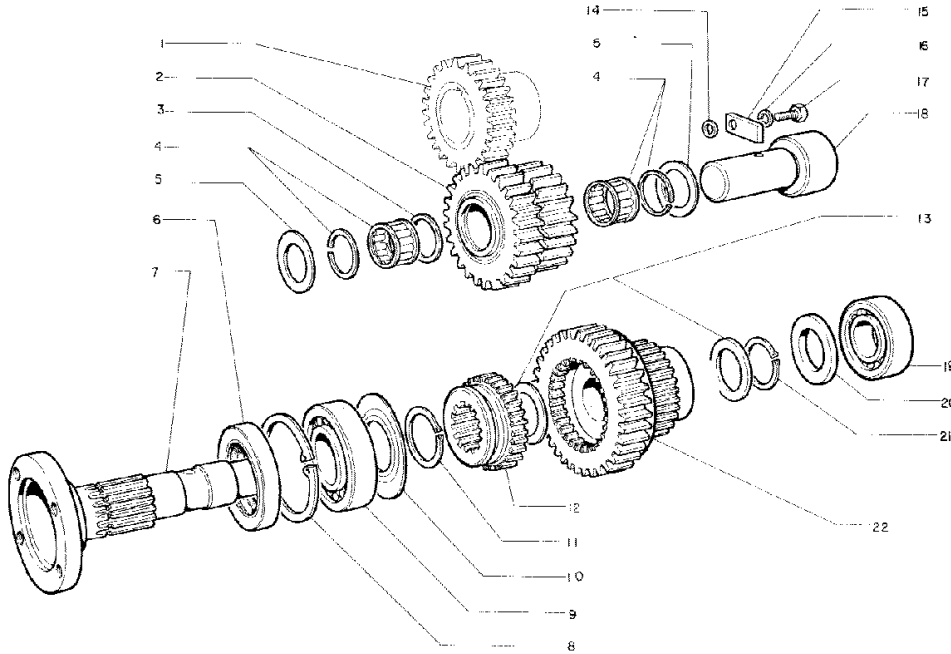

OLIVER

1365

OLIVER

SERIAL # > 721487