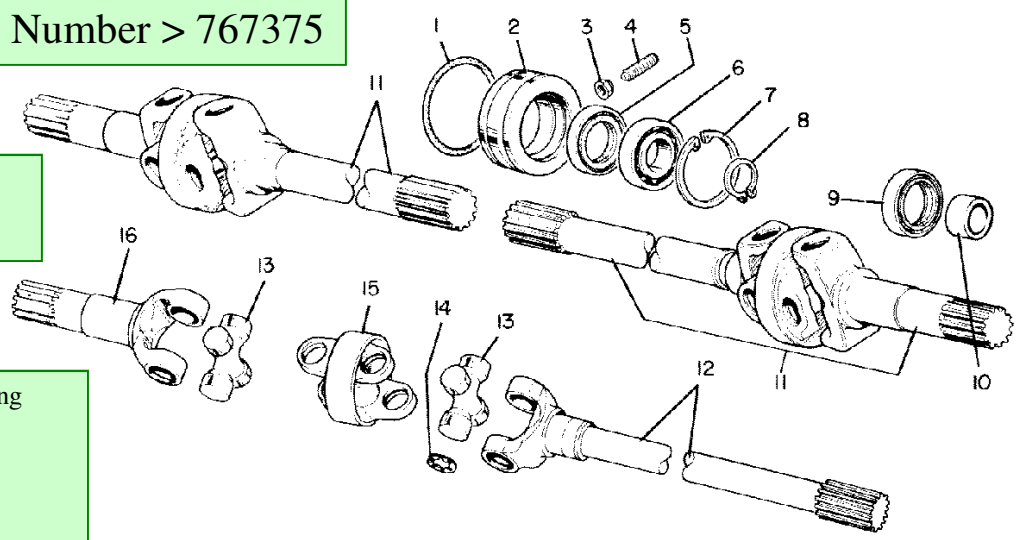

Serial Number > 767375

1	31-2900436	o-ring
2	31-2900495	bushing
5	31-2900621	seal

6	31-2901905	bearing
9	31-2900617	seal
9	31-2900621	seal
9	NOTE: 62 MM OD	
9	31-2900621	seal
9	NOTE: 68 MM OD	
10	31-2903283	bushing
10	NOTE: 48 MM OD	
10	31-2903138	bushing
10	NOTE: 52 MM OD	
13	31-2900585	spider
13	rb 31-2905518	
13	rpls 9959701