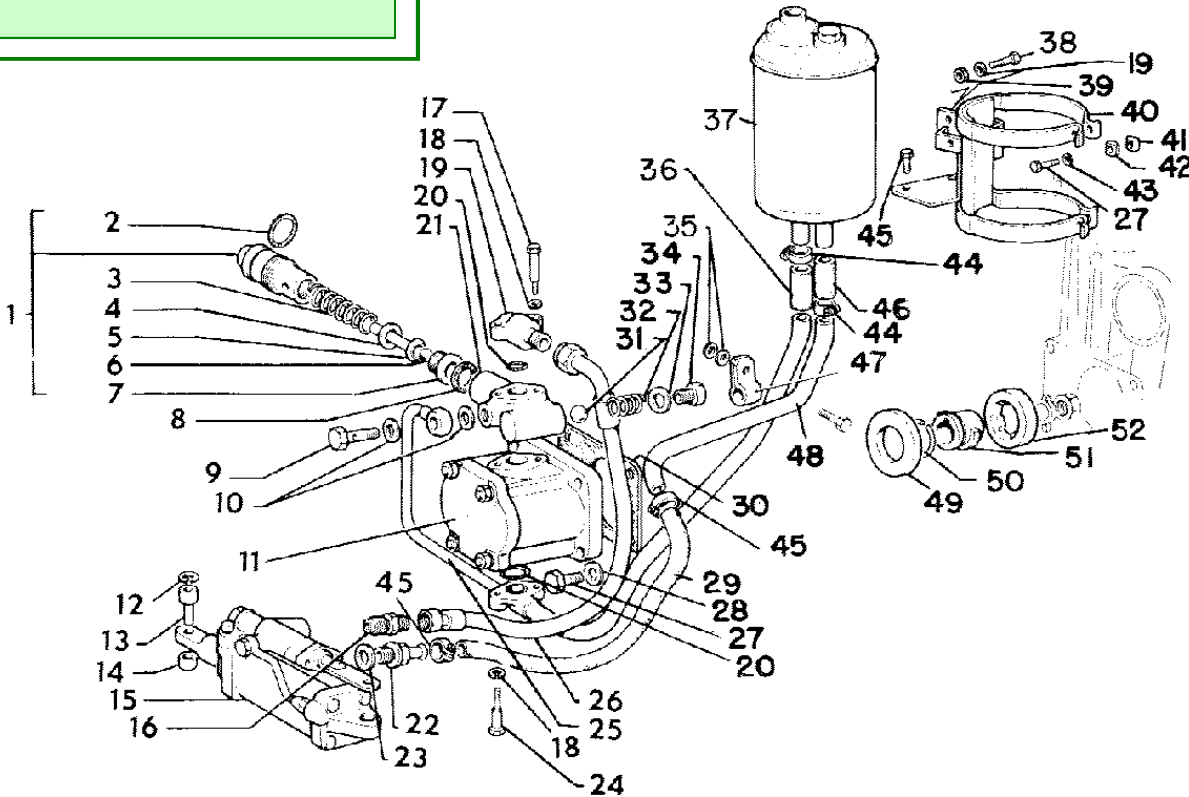

OLIVER

1365

OLIVER

1	672437A	pin
6	31-2900392	pin
11	31-2900409	bushing
13	676894A	gasket
14	31-29002047	plug
17	31-2900408	ring

25	31-2900418	gasket
25	sn > 767375	gasket
25	31-2900410	gasket
25	sn 767376 >	gasket

Serial Number > 767375		
2	31-2900501	trunnion
3		shims
4	31-2900388	seal
5	31-2900318	bearing
6	31-2900508	knuckle LH
6	31-2900509	knuckle RH
7	31-2900348	bushing
	rb 31-2903283	
NOTE: 48 MM OD		
7	31-2903138	bushing
NOTE: 52 MM OD		
8	31-2900492	shaft
	includes 48 MM OD bushing	
8	31-2903145	shaft
	includes 52 MM OD bushing	
10	31-2900295	seal
11	676371A	bearing
	rb 391336X1 (1109966)	
12	31-2900360	spacer
13		shims
14	31-2900286	bearing
	rb 31-2901906 (26800050)	
15	31-2900362	washer
16	31-2900361	lock nut

Serial Number 767376 >		
1	31-2900267	cap screw
	rb 72094506	
2	31-2900414	trunnion
3		shims
4	31-2900389	seal
	rb 72090755	
5	31-2900540	bearing
	rb 72094033	
6	31-2900397	knuckle RH
6	31-2900396	knuckle LH
7	31-2900372	bushing
	rb 31-2903282	
NOTE: 42 MM OD		
7	31-2901610	bushing
NOTE: 47 MM OD		
8	31-2900374	shaft
	includes 42 MM OD bushing	
8	31-2900671	shaft
	includes 47 MM OD bushing	
10	31-2900291	seal
	rb 72093223	
11	31-2900283	bearing
	rb 3011660X91	
12	31-2900373	spacer
13		shims
14	31-2900284	bearing
	rb 1137549	
15	31-2900370	washer
	rb 72090741	
16	31-2900371	lock nut
	rb 72090742	

6 31-2900585 spider
30 MM Cap Diameter
93 MM Cross Spread
rb 31-2905518

OLIVER

1365

OLIVER

FRONT PLANETARY DRIVE GEARS AND CASE – 4WD – 000 001-767 375

SERIAL # > 767375

4	31-2900366	gear
5	31-2900344	thrust
6	31-2900363	bearing
7	31-2900343	pinion
9	31-2900412	pin
10	31-2900247	plug
11	677215A	gasket
12	31-2900267	cap screw
13	31-2900390	seal