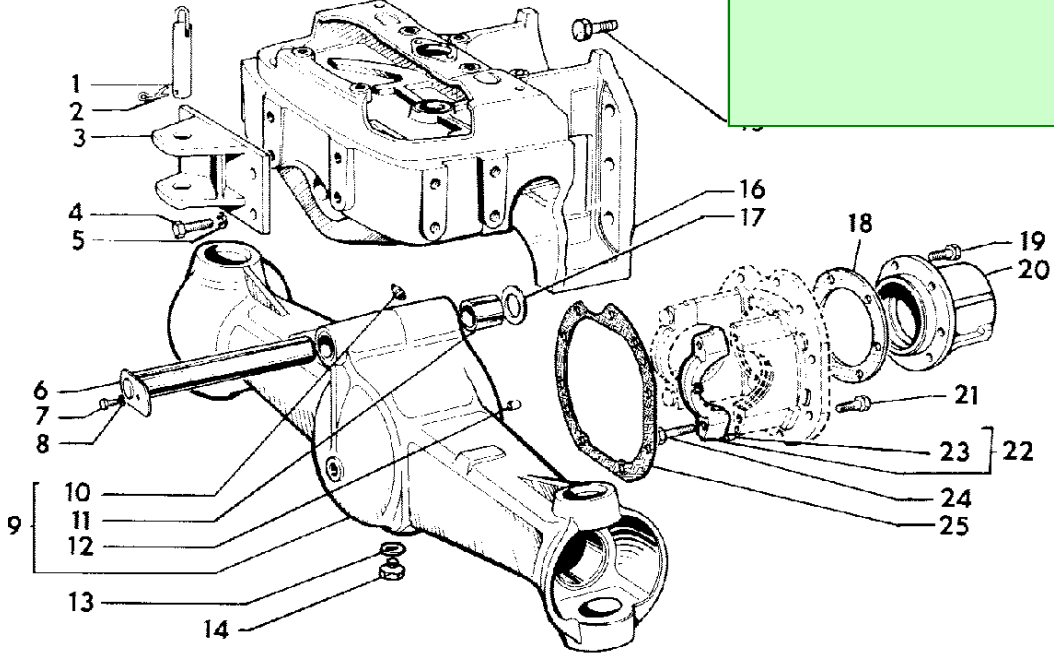

OLIVER

1365

OLIVER

1	672437A	pin
6	31-2900392	pin
11	31-2900409	bushing
13	676894A	gasket
14	31-29002047	plug
17	31-2900408	ring

25	31-2900418	gasket
25	sn > 767375	gasket
25	31-2900410	gasket
25	sn 767376 >	gasket

Serial Number > 767375		
2	31-2900501	trunnion
3		shims
4	31-2900388	seal
5	31-2900318	bearing
6	31-2900508	knuckle LH
6	31-2900509	knuckle RH
7	31-2900348	bushing
	rb 31-2903283	
NOTE: 48 MM OD		
7	31-2903138	bushing
NOTE: 52 MM OD		
8	31-2900492	shaft
	includes 48 MM OD bushing	
8	31-2903145	shaft
	includes 52 MM OD bushing	
10	31-2900295	seal
11	676371A	bearing
	rb 391336X1 (1109966)	
12	31-2900360	spacer
13		shims
14	31-2900286	bearing
	rb 31-2901906 (26800050)	
15	31-2900362	washer
16	31-2900361	lock nut

Serial Number 767376 >		
1	31-2900267	cap screw
	rb 72094506	
2	31-2900414	trunnion
3		shims
4	31-2900389	seal
	rb 72090755	
5	31-2900540	bearing
	rb 72094033	
6	31-2900397	knuckle RH
6	31-2900396	knuckle LH
7	31-2900372	bushing
	rb 31-2903282	
NOTE: 42 MM OD		
7	31-2901610	bushing
NOTE: 47 MM OD		
8	31-2900374	shaft
	includes 42 MM OD bushing	
8	31-2900671	shaft
	includes 47 MM OD bushing	
10	31-2900291	seal
	rb 72093223	
11	31-2900283	bearing
	rb 3011660X91	
12	31-2900373	spacer
13		shims
14	31-2900284	bearing
	rb 1137549	
15	31-2900370	washer
	rb 72090741	
16	31-2900371	lock nut
	rb 72090742	

6 31-2900585 spider
30 MM Cap Diameter
93 MM Cross Spread
rb 31-2905518

OLIVER

1365

OLIVER

FRONT PLANETARY DRIVE GEARS AND CASE – 4WD – 000 001-767 375

SERIAL # > 767375

4	31-2900366	gear
5	31-2900344	thrust
6	31-2900363	bearing
7	31-2900343	pinion
9	31-2900412	pin
10	31-2900247	plug
11	677215A	gasket
12	31-2900267	cap screw
13	31-2900390	seal