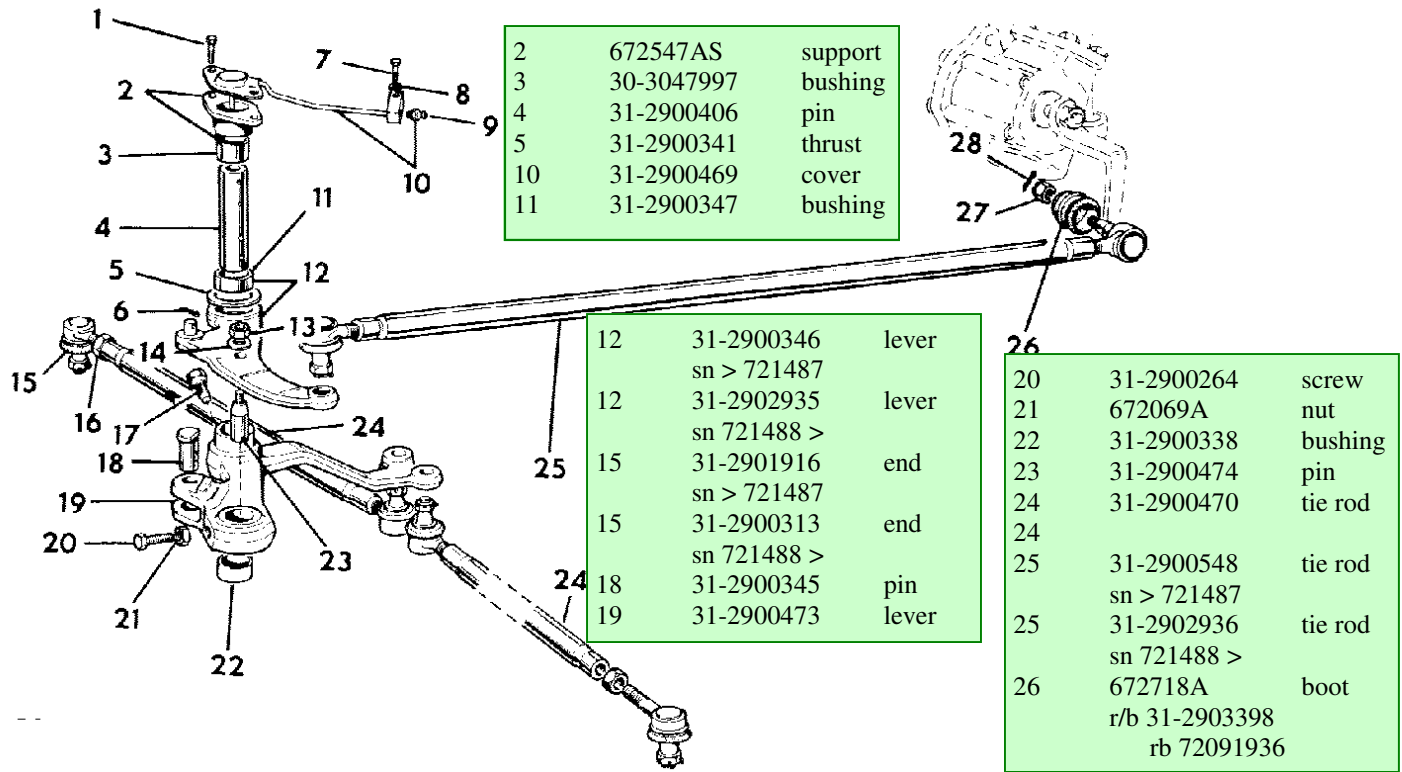

OLIVER

1365

OLIVER

1	672437A	pin
6	31-2900392	pin
11	31-2900409	bushing
13	676894A	gasket
14	31-29002047	plug
17	31-2900408	ring

25	31-2900418	gasket
25	sn > 767375	gasket
25	31-2900410	gasket
25	sn 767376 >	gasket

1	31-2900247	cap
2	676894A	gasket
2	677215A	gasket
3	31-2900395	hub
4	672091A	dowel
5	31-2900543	wheel
	8.3/8 - 24	
5	31-2900391	wheel
	9.5/9 - 24	
	sn > 767375	
5	31-2903285	wheel
	sn 767378 >	
6	30-3044300	screw

Serial Number 767376 >		
1	31-2900267	cap screw
	rb 72094506	
2	31-2900414	trunnion
3		shims
4	31-2900389	seal
	rb 72090755	
5	31-2900540	bearing
	rb 72094033	
6	31-2900397	knuckle RH
6	31-2900396	knuckle LH
7	31-2900372	bushing
	rb 31-2903282	
NOTE: 42 MM OD		
7	31-2901610	bushing
NOTE: 47 MM OD		
8	31-2900374	shaft
	includes 42 MM OD bushing	
8	31-2900671	shaft
	includes 47 MM OD bushing	
10	31-2900291	seal
	rb 72093223	
11	31-2900283	bearing
	rb 3011660X91	
12	31-2900373	spacer
13		shims
14	31-2900284	bearing
	rb 1137549	
15	31-2900370	washer
	rb 72090741	
16	31-2900371	lock nut
	rb 72090742	

6 31-2900585 spider
30 MM Cap Diameter
93 MM Cross Spread
rb 31-2905518

OLIVER

1365

OLIVER

FRONT PLANETARY DRIVE GEARS AND CASE – 4WD – 000 001-767 375

SERIAL # > 767375

4	31-2900366	gear
5	31-2900344	thrust
6	31-2900363	bearing
7	31-2900343	pinion
9	31-2900412	pin
10	31-2900247	plug
11	677215A	gasket
12	31-2900267	cap screw
13	31-2900390	seal