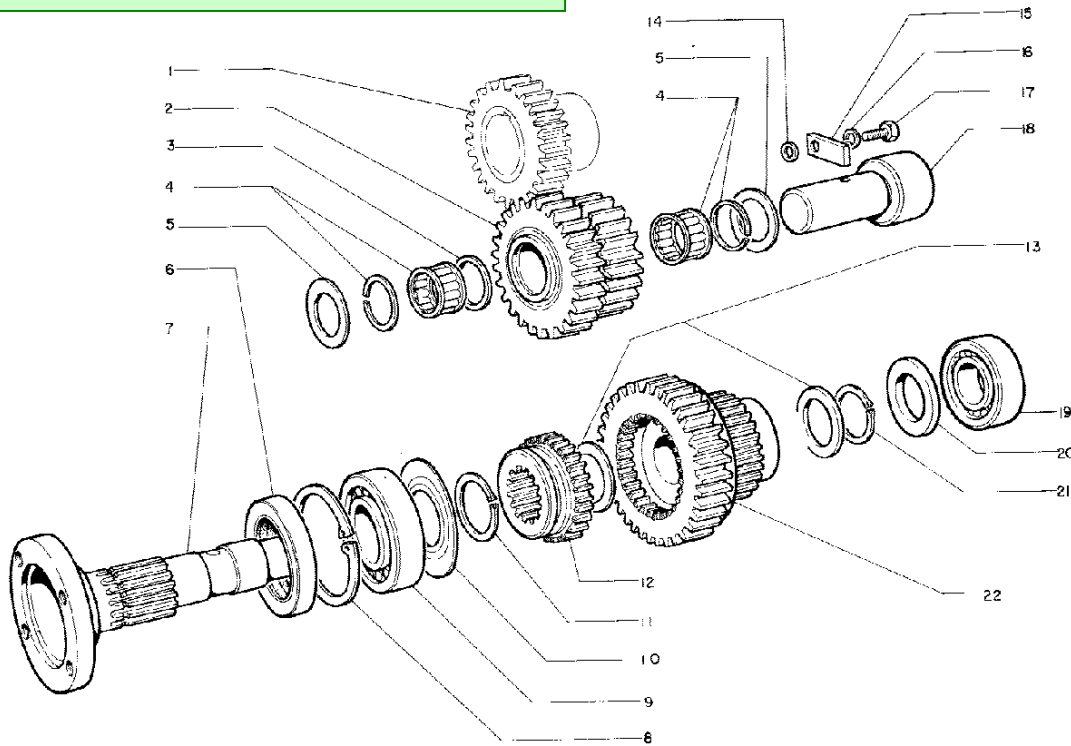

SERIAL # 721488 > 767735