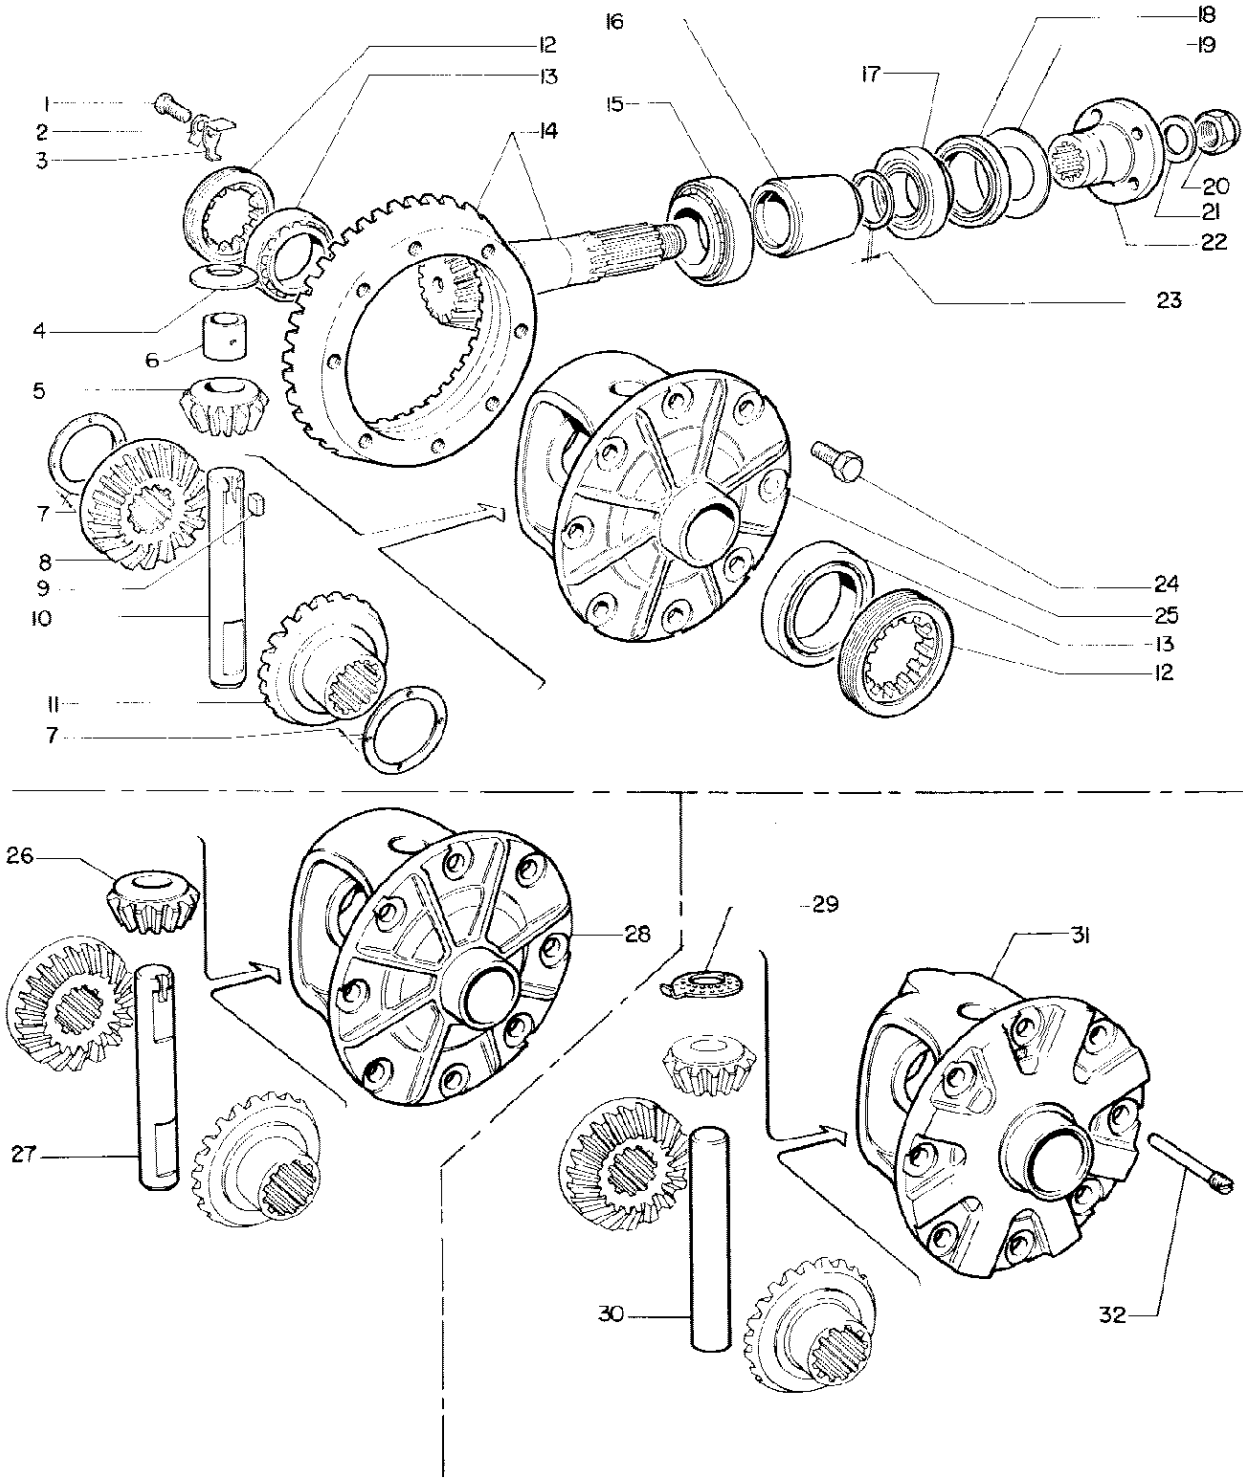

Serial Number > 767375		
2	31-2900501	trunnion
3		shims
4	31-2900388	seal
5	31-2900318	bearing
6	31-2900508	knuckle LH
6	31-2900509	knuckle RH
7	31-2900348	bushing
	rb 31-2903283	
NOTE: 48 MM OD		
7	31-2903138	bushing
NOTE: 52 MM OD		
8	31-2900492	shaft
	includes 48 MM OD bushing	
8	31-2903145	shaft
	includes 52 MM OD bushing	
10	31-2900295	seal
11	676371A	bearing
	rb 391336X1 (1109966)	
12	31-2900360	spacer
13		shims
14	31-2900286	bearing
	rb 31-2901906 (26800050)	
15	31-2900362	washer
16	31-2900361	lock nut

Serial Number 767376 >		
1	31-2900267	cap screw
	rb 72094506	
2	31-2900414	trunnion
3		shims
4	31-2900389	seal
	rb 72090755	
5	31-2900540	bearing
	rb 72094033	
6	31-2900397	knuckle RH
6	31-2900396	knuckle LH
7	31-2900372	bushing
	rb 31-2903282	
NOTE: 42 MM OD		
7	31-2901610	bushing
NOTE: 47 MM OD		
8	31-2900374	shaft
	includes 42 MM OD bushing	
8	31-2900671	shaft
	includes 47 MM OD bushing	
10	31-2900291	seal
	rb 72093223	
11	31-2900283	bearing
	rb 3011660X91	
12	31-2900373	spacer
13		shims
14	31-2900284	bearing
	rb 1137549	
15	31-2900370	washer
	rb 72090741	
16	31-2900371	lock nut
	rb 72090742	

6 31-2900585 spider
30 MM Cap Diameter
93 MM Cross Spread
rb 31-2905518

OLIVER

1365

OLIVER

FRONT PLANETARY DRIVE GEARS AND CASE – 4WD – 000 001-767 375

SERIAL # > 767375

4	31-2900366	gear
5	31-2900344	thrust
6	31-2900363	bearing
7	31-2900343	pinion
9	31-2900412	pin
10	31-2900247	plug
11	677215A	gasket
12	31-2900267	cap screw
13	31-2900390	seal

SERIAL # > 711590

SERIAL # 711591 > 767375

SERIAL # 767376 >

1	670204A	knob
3	31-2900486	rod
5	31-2900326	pin
7	31-2900623	ball
8	31-2900484	spring
10	31-2900482	pad
12	670117A	o-ring
	rb 70923645	
	rpls 30-3042952, 941563	