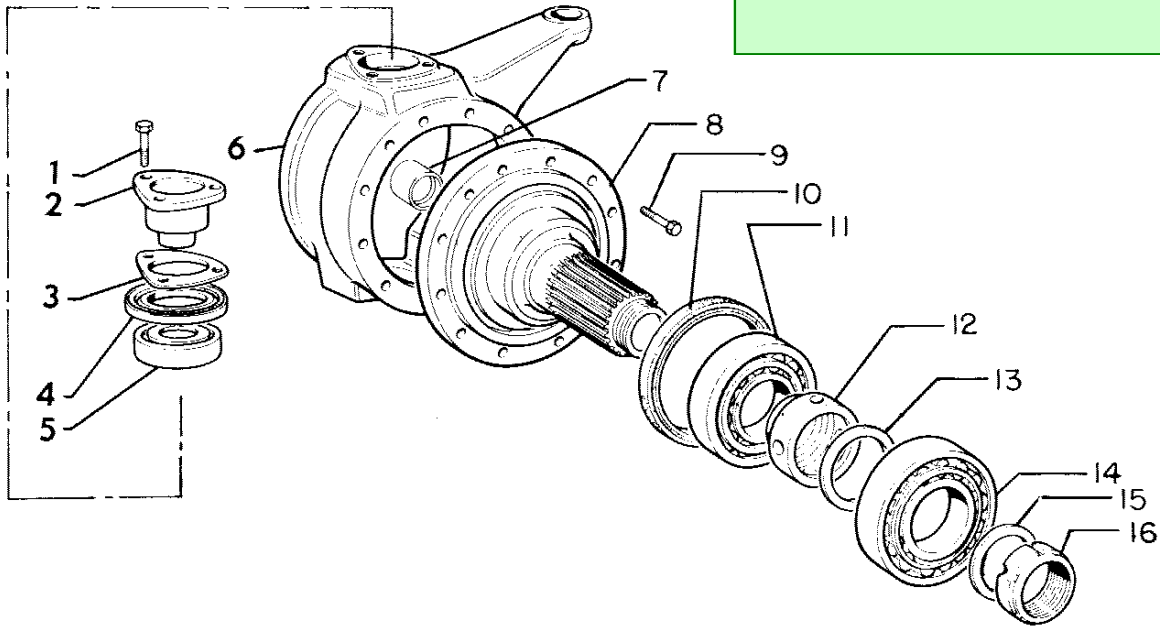

Serial Number > 767375		
2	31-2900501	trunnion
3		shims
4	31-2900388	seal
5	31-2900318	bearing
6	31-2900508	knuckle LH
6	31-2900509	knuckle RH
7	31-2900348	bushing
	rb 31-2903283	
NOTE: 48 MM OD		
7	31-2903138	bushing
NOTE: 52 MM OD		
8	31-2900492	shaft
	includes 48 MM OD bushing	
8	31-2903145	shaft
	includes 52 MM OD bushing	
10	31-2900295	seal
11	676371A	bearing
	rb 391336X1 (1109966)	
12	31-2900360	spacer
13		shims
14	31-2900286	bearing
	rb 31-2901906 (26800050)	
15	31-2900362	washer
16	31-2900361	lock nut

Serial Number 767376 >		
1	31-2900267	cap screw
	rb 72094506	
2	31-2900414	trunnion
3		shims
4	31-2900389	seal
	rb 72090755	
5	31-2900540	bearing
	rb 72094033	
6	31-2900397	knuckle RH
6	31-2900396	knuckle LH
7	31-2900372	bushing
	rb 31-2903282	
NOTE: 42 MM OD		
7	31-2901610	bushing
NOTE: 47 MM OD		
8	31-2900374	shaft
	includes 42 MM OD bushing	
8	31-2900671	shaft
	includes 47 MM OD bushing	
10	31-2900291	seal
	rb 72093223	
11	31-2900283	bearing
	rb 3011660X91	
12	31-2900373	spacer
13		shims
14	31-2900284	bearing
	rb 1137549	
15	31-2900370	washer
	rb 72090741	
16	31-2900371	lock nut
	rb 72090742