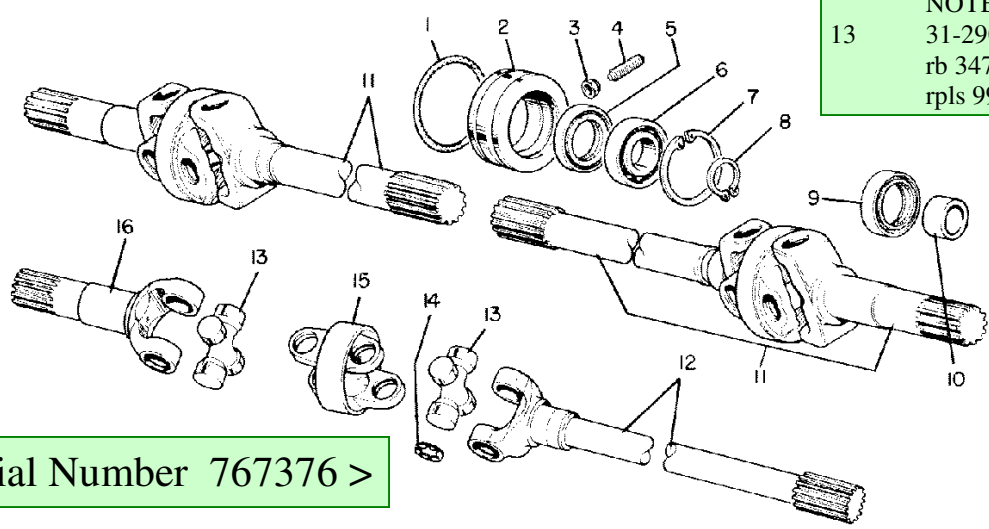

1	31-2900436	o-ring
2	31-2900437	bushing
5	31-2900494	seal
5	NOTE: 55 MM OD	
6	31-2900616	bearing
9	31-2900617	seal
9	NOTE: 62 MM OD	
10	31-2901610	bushing
10	NOTE: 47 MM OD	
13	31-2900588	spider
13	rb 3475808M1	
13	rpls 9962244