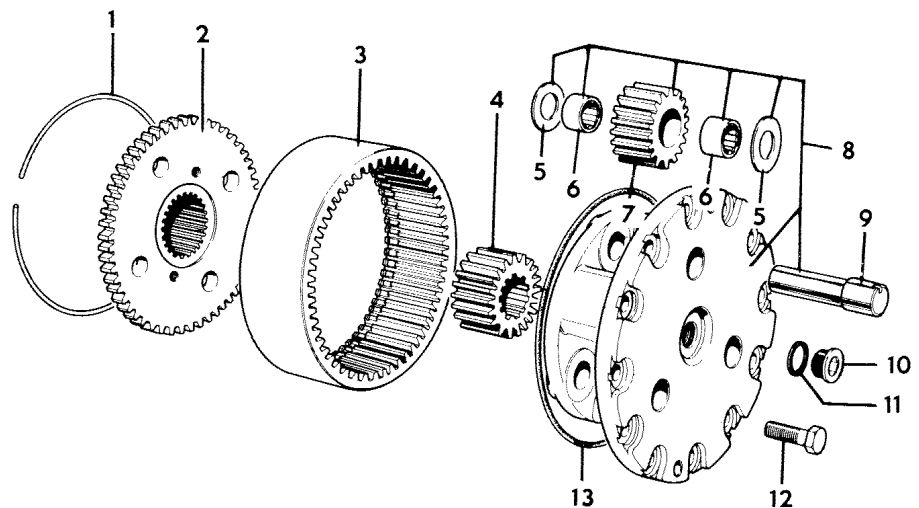

FRONT PLANETARY DRIVE GEARS AND CASE – 4WD – 767 376-

SERIAL # 767376 >

4	31-2900403	gear
5	31-2900344	thrust
6	31-2900363	bearing
7	31-2900404	pinion
9	31-2900412	pin
10	31-2900247	plug
11	677215A	gasket
12	31-2900267	cap screw
13	31-2900369	seal
	rb 72090896