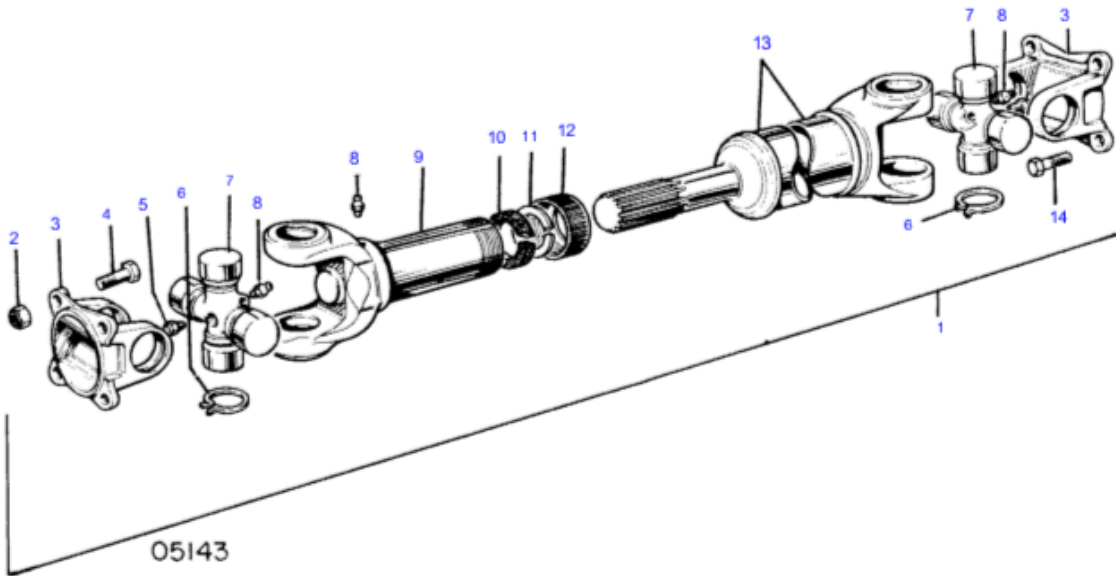

130

DRIVESHAFT - 4WD

433 200A

ISSUED 2-77

OLIVER 1365 / 1370 TRACTOR**130****DRIVESHAFT - 4WD** **DRIVESHAFT - 4WD**

Item	Part Number	Description	Required Number	Notes
1	31-2900296	Drive Shaft Asy. - Includes Ref. Nos. 2 Thru 14	1	
2	31-2900281	Nut	4	
3	676513A	Yoke	2	
4	31-2900329	Cap Screw	4	
5	31-2900263	Valve	2	
6	676516A	Lock Ring	8	
7	31-2900304	Spider - Includes Ref. Nos. 5, 6 And 8	2	
8	672271A	Grease Fitting	3	
9	676522AS	Sleeve - Includes 1 - 672271A Grease Fitting	1	
10	676519A	Gasket	1	
11	676520A	Retainer	1	
12	676512A	Casing	1	
13	31-2900297	Shaft	1	
14	31-2900328	Cap Screw	4	
