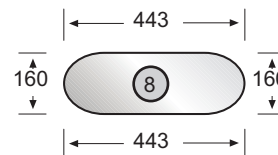

SPECIAL ORDER ONLY.

All Dimensions quoted in Millimetres.
Use Dimensions to Identify Correct Glass.
To convert mm to inch; Divide mm by 25.4

Cab Glass

Cab Type : Worldwide "Q" Super

For Models: 5610, 6610, 6710, 6810,
7610, 7710, 7810, 7910, 8210, 8630,
8730, 8830, TW5, TW15, TW25, TW35

F11

Sparex Replacement Spare Parts
for Ford/New Holland (65->)

SPECIAL ORDER ONLY.

	SPAREX No.	DESCRIPTION	EQUIVALENT	TRACTOR MODEL
1	S.10055	Windshield - Tinted	E5NN 9403102AA	
2	S.10059	Lower Front - Tinted - RH	E4NN 9400246AA	
3	S.10058	Lower Front - Tinted - LH	E4NN 9400247AA	
4	S.10057	Lower Door - Tinted - LH & RH	D8NN94223A88BA	
5	S.10056	Side Window - Tinted	E4NN94501N75AA	
6	S.10060	Upper Rear - Tinted	E4NN9442006AA	
7	S.10047	Middle Rear - Tinted	D6NN94420N11A	
8	S.10049	Lower Rear - Tinted	D7NN94420N26A	

These parts are Sparex parts and are not manufactured by the Original Equipment Manufacturer. Original Manufacturers' names, part numbers and descriptions are quoted for reference purposes only and are not intended to indicate or suggest that our replacement parts are made by the OEM.