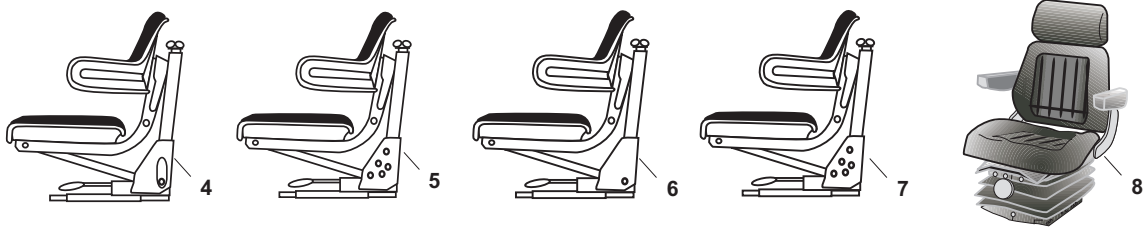

Seats

SPAREX No.	DESCRIPTION	EQUIVALENT	TRACTOR MODEL
1	S.61330 Quality Suspension Seat - Black • Fully Assembled • Sliding Base • Flat Mounting • Height Adjustment • Flip-up Armrests • Mounting for Seat Belts		
2	S.61344 Quality Suspension Seat - Black • Fully Assembled • Flat Back • Sliding Base • Flat & Angled Mounting • Mounting for Seat Belts		
3	S.07000 Quality Suspension Seat - Black • Fully Assembled • Flat Back • Sliding Base • Flat Mounting • Mounting for Seat Belt		
3	S.61613 Quality Suspension Seat - Blue • Fully Assembled • Flat Back • Sliding Base • Flat Mounting • Mounting for Seat Belt		
4	S.71471 Quality Suspension Seat - Black • Fully Assembled • Sliding Base • Flat Mounting • Height Adjustment		
5	S.61341 Quality Suspension Seat - Black • Fully Assembled • Sliding Base • Flat & Angled Mounting • Mounting for Seat Belt		Replacement Cushion S.71480 Replacement Backrest S.71479
5	S.61342 Quality Suspension Seat - Yellow • Fully Assembled • Sliding Base • Flat & Angled Mounting • Mounting for Seat Belt		Replacement Cushion S.71484 Replacement Backrest S.71483
5	S.61343 Quality Suspension Seat - Blue • Fully Assembled • Sliding Base • Flat & Angled Mounting • Mounting for Seat Belt		Replacement Cushion S.71482 Replacement Backrest S.71481
6	S.60700 Quality Suspension Seat - Black • Fully Assembled • Sliding Base • Flat Mount only		Replacement Cushion S.71480 Replacement Backrest S.71479
7	S.71838 Economy Seat - Black • Assembled • Sliding Base • Flat or Angled Mount		
7	S.61499 Economy Seat - Black • Unassembled • Sliding Base • Flat Mount		
7	S.60753 Economy Seat - Blue • Unassembled • Sliding Base • Flat Mount		
8	S.71650 Cloth Cab Seat - Manual Adjuster - Black • Sliding Base • Flat Mount • Reclining Back Rest • Adjustable Arms		
8	S.71659 Cloth Cab Seat - Air Adjusted - Black • Sliding Base • Flat Mount • Reclining Back Rest • Adjustable Arms • 12 v Air Compressor