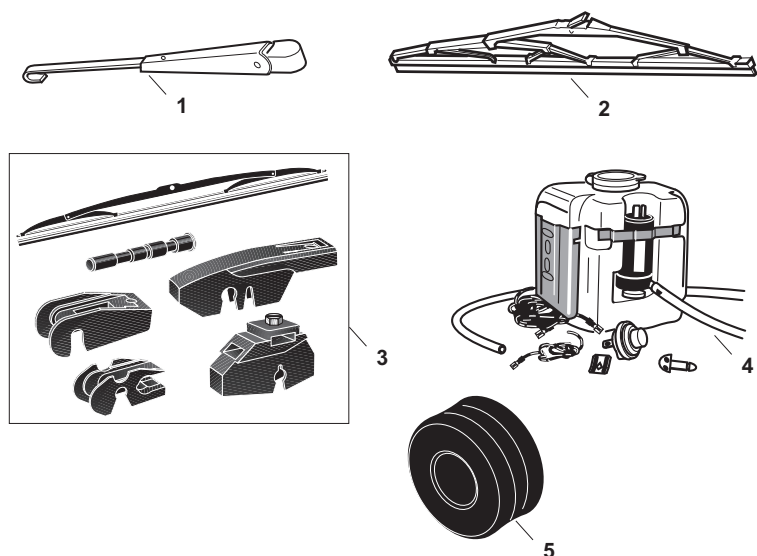

Sparex Replacement Spare Parts
for Ford/New Holland (65->)

Wipers and Related Components

SPAREX No.	DESCRIPTION	EQUIVALENT	TRACTOR MODEL
1	S.66549 Wiper Arm	D6NN17526A	2600, 3600, 4100, 4600, 5600, 5900, 6600, 6700, 7600, 7700 (2610, 2810, 2910, 3610, 4110, 4610 UK), 5610, 6610, 6710, 6810, 7610, 7710, 7810, 7910, 8210, 8530, 8630, 8730, 8830, 8700, 9700, TW5, TW10, TW15, TW20, TW25, TW30, TW35, Ind. 233, 333
2	S.66548 Wiper Blade	E8DB17258AA	Same as Above
3	S.19771 Wiper Blades (12")		Fits: Supplied with adaptors to fit most applications
3	S.19774 Wiper Blades (16")		Fits: Supplied with adaptors to fit most applications
3	S.19775 Wiper Blades (18")		Fits: Supplied with adaptors to fit most applications
3	S.19776 Wiper Blades (19")		Fits: Supplied with adaptors to fit most applications
3	S.19777 Wiper Blades (20")		Fits: Supplied with adaptors to fit most applications
3	S.19778 Wiper Blades (22")		Fits: Supplied with adaptors to fit most applications
3	S.19779 Wiper Blades (24")		Fits: Supplied with adaptors to fit most applications
4	S.04835 Windshield Washer Kit - 12 v		Universal
5	S.62248 Cab Mount Rubber - Rear	4997423	4835, 5635, 6634, 7634

These parts are Sparex parts and are not manufactured by the Original Equipment Manufacturer. Original Manufacturers' names, part numbers and descriptions are quoted for reference purposes only and are not intended to indicate or suggest that our replacement parts are made by the OEM.