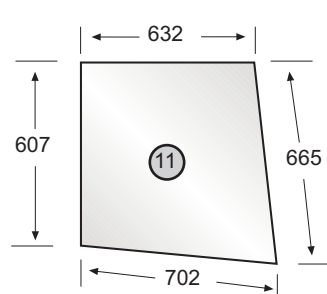

Sparex Replacement Spare Parts
for Ford/New Holland (65->)

SPECIAL ORDER ONLY.

All Dimensions quoted in Millimetres.
Use Dimensions to Identify Correct Glass.
To convert mm to inch; Divide mm by 25.4

Cab Glass

Cab Type : Sekura Low Profile

Models: 2810, 2910, 3610,
3910, 4110, 4610, 5610,
6610, 7610, Ind. 234, 334

Sparex Replacement Spare Parts
for Ford/New Holland (65->)

SPECIAL ORDER ONLY.

	SPAREX No.	DESCRIPTION	EQUIVALENT	TRACTOR MODEL
1	S.10072	Windshield - Clear	E2NN 9403010AA	
2	S.10073	Side Window - Clear - LH & RH	E2NN 9400133AA	
3	S.10074	Upper Door - LH - Clear	E2NN 94214A37BA	
3	S.10075	Upper Door - RH - Clear	E2NN94214A36BA	
4	S.10076	Lower Door - LH - Clear	E2NN94214A37AA	
4	S.10077	Lower Door - RH - Clear	E2NN94214A36AA	
5	S.10078	Lower Front - LH & RH - Clear	E2NN 9400247AA	
6	S.10079	Lower Front - Framed LH - Clear	E2NN 94000R69AA	
6	S.10080	Lower Front - Framed RH - Clear	E2NN 94000R68AA	
7	S.10081	Upper Rear - Clear	E2NN 9442006BA	Excluding 3610
8	S.10082	Upper Rear - Clear	E2NN 9442006AA	3610 Only
9	S.10084	Sliding Lower Rear - Clear	E2NN 9442007BA	Excluding 5610, 6610, 7610
10	S.10083	Fixed Lower Rear - Clear	E2NN 9442007AA	Excluding 5610, 6610, 7610
11	S.10085	Upper Door - LH & RH - Clear	E3NN 94214A37AA/ E3NN 94214A36BA	
12	S.10086	Lower Door - LH & RH - Clear	E3NN 94214A37BA E3NN 94214A36AA	

These parts are Sparex parts and are not manufactured by the Original Equipment Manufacturer. Original Manufacturers' names, part numbers and descriptions are quoted for reference purposes only and are not intended to indicate or suggest that our replacement parts are made by the OEM.