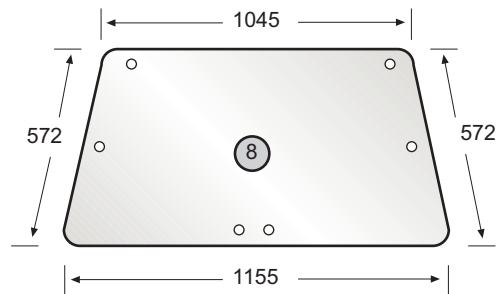

Sparex Replacement Spare Parts
for Ford/New Holland (65->)

SPECIAL ORDER ONLY.

All Dimensions quoted in Millimetres.
Use Dimensions to Identify Correct Glass.
To convert mm to inch; Divide mm by 25.4

Cab Glass

Cab Type : Sekura Low Profile

Models: 2810, 2910, 3610,
3910, 4110, 4610, 5610,
6610, 7610, Ind. 234, 334

Sparex Replacement Spare Parts
for Ford/New Holland (65->)

SPECIAL ORDER ONLY.

	SPAREX No.	DESCRIPTION	EQUIVALENT	TRACTOR MODEL
1	S.10072	Windshield - Clear	E2NN 9403010AA	
2	S.10073	Side Window - Clear - LH & RH	E2NN 9400133AA	
3	S.10074	Upper Door - LH - Clear	E2NN 94214A37BA	
3	S.10075	Upper Door - RH - Clear	E2NN94214A36BA	
4	S.10076	Lower Door - LH - Clear	E2NN94214A37AA	
4	S.10077	Lower Door - RH - Clear	E2NN94214A36AA	
5	S.10078	Lower Front - LH & RH - Clear	E2NN 9400247AA	
6	S.10079	Lower Front - Framed LH - Clear	E2NN 94000R69AA	
6	S.10080	Lower Front - Framed RH - Clear	E2NN 94000R68AA	
7	S.10081	Upper Rear - Clear	E2NN 9442006BA	Excluding 3610
8	S.10082	Upper Rear - Clear	E2NN 9442006AA	3610 Only
9	S.10084	Sliding Lower Rear - Clear	E2NN 9442007BA	Excluding 5610, 6610, 7610
10	S.10083	Fixed Lower Rear - Clear	E2NN 9442007AA	Excluding 5610, 6610, 7610
11	S.10085	Upper Door - LH & RH - Clear	E3NN 94214A37AA/ E3NN 94214A36BA	
12	S.10086	Lower Door - LH & RH - Clear	E3NN 94214A37BA E3NN 94214A36AA	

These parts are Sparex parts and are not manufactured by the Original Equipment Manufacturer. Original Manufacturers' names, part numbers and descriptions are quoted for reference purposes only and are not intended to indicate or suggest that our replacement parts are made by the OEM.