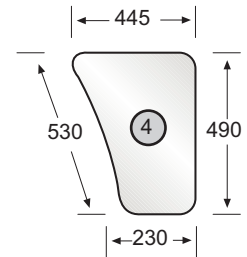

### SPECIAL ORDER ONLY.

All Dimensions quoted in Millimetres.  
Use Dimensions to Identify Correct Glass.  
To convert mm to inch; Divide mm by 25.4

**SPECIAL ORDER ONLY.**

All Dimensions quoted in Millimetres.  
Use Dimensions to Identify Correct Glass.  
To convert mm to inch; Divide mm by 25.4