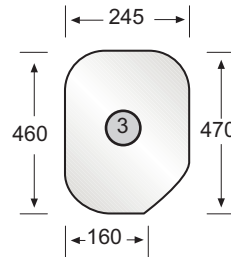

### SPECIAL ORDER ONLY.

All Dimensions quoted in Millimetres.  
Use Dimensions to Identify Correct Glass.  
To convert mm to inch; Divide mm by 25.4

**SPECIAL ORDER ONLY.**

All Dimensions quoted in Millimetres.  
Use Dimensions to Identify Correct Glass.  
To convert mm to inch; Divide mm by 25.4