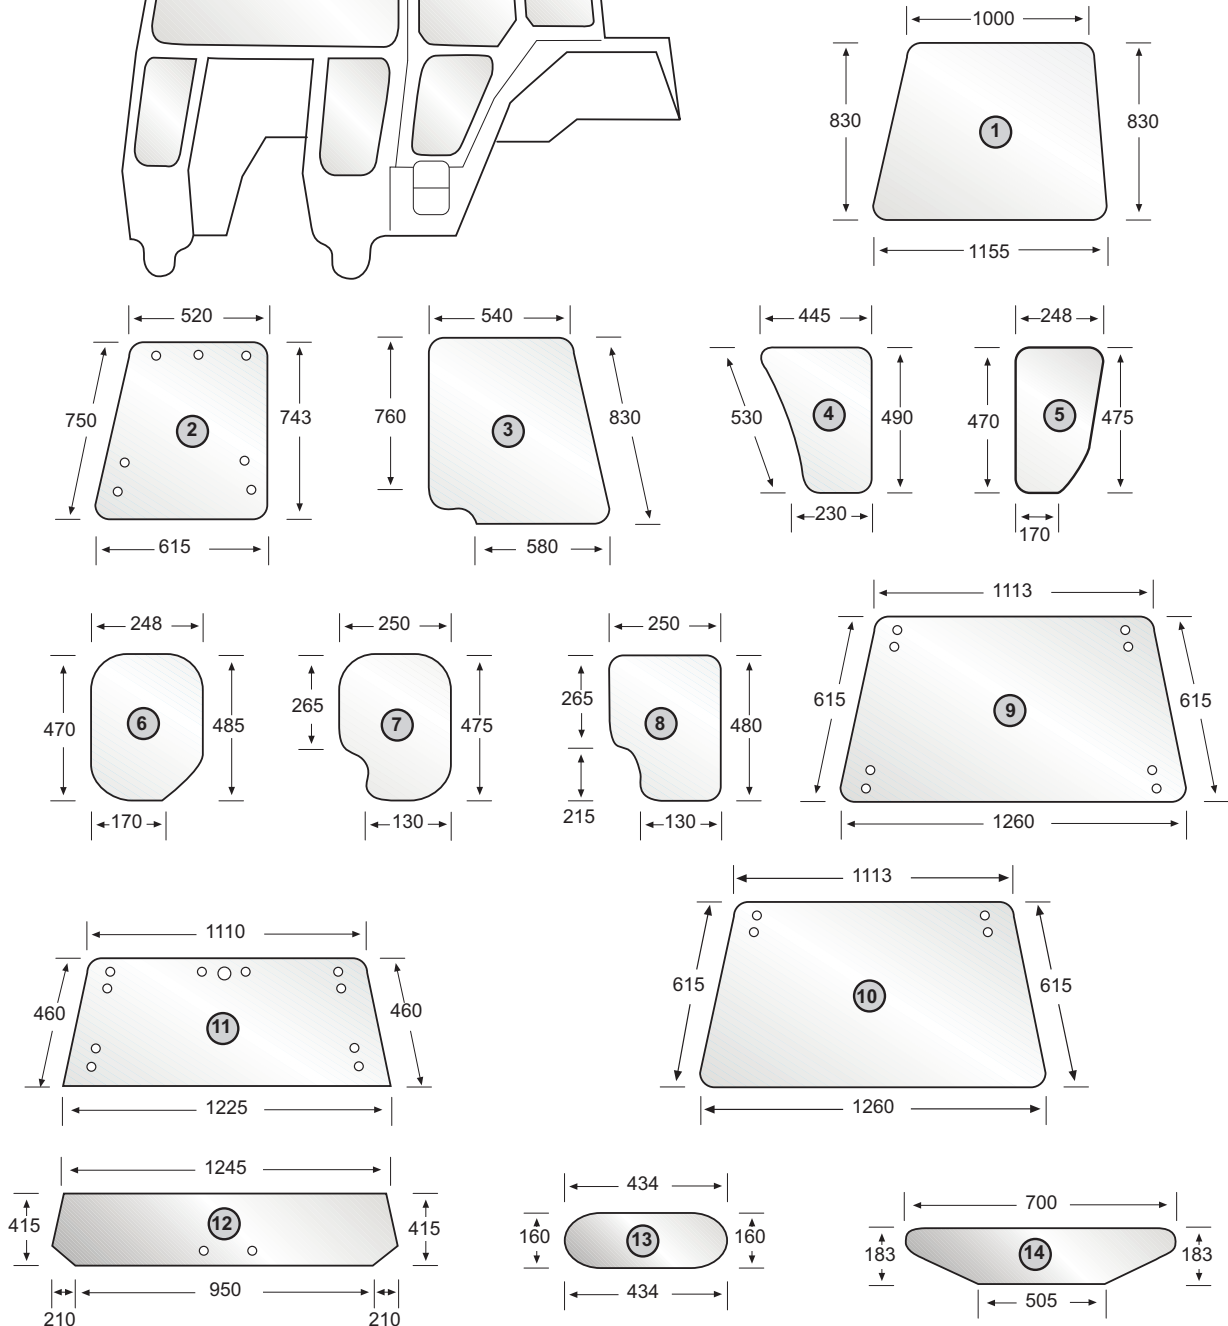

## Seat Components

SPAREX No.	DESCRIPTION	EQUIVALENT	TRACTOR MODEL
1	<b>S.52664</b> Vinyl Seat Cushions (Small = 19") Red & White		Old style metal seat pans. Made w/ solid foam.
1	<b>S.52665</b> Vinyl Seat Cushions (Small = 19") Blue & White		Old style metal seat pans. Made w/ solid foam.
1	<b>S.52666</b> Vinyl Seat Cushions (Small = 19") Black		Old style metal seat pans. Made w/ solid foam.
1	<b>S.52662</b> Vinyl Seat Cushions (Large = 21") Red & White		Old style metal seat pans. Made w/ solid foam.
2	<b>S. 01540</b> Basic Seat Belt w/ Bolts - 2 pc (56") Single Release Buckle		
3	<b>S. 01542</b> Retractable Seat Belt w/ Bolts - 2 pc (47 1/2")		
4	<b>S.52091</b> Wheel Spinners - Red, Wooden, Non-Ball Bearing Display Box with order of 12 Spinners.		Fits: Standard & Deep Dish Steering Wheels.
4	<b>S.52092</b> Wheel Spinners - Aluminum, Ball Bearing Display Box with order of 12 Spinners.		Fits: Standard & Deep Dish Steering Wheels.
4	<b>S.60918</b> Wheel Spinners - Black, Vinyl Covered, Ball Bearing Display Box with order of 12 Spinners.		Fits: Standard & Deep Dish Steering Wheels.
4	<b>S.60919</b> Wheel Spinners - Red, Vinyl Covered, Ball Bearing Display Box with order of 12 Spinners.		Fits: Standard & Deep Dish Steering Wheels.
4	<b>S.60920</b> Wheel Spinners - Blue, Vinyl Covered, Ball Bearing Display Box with order of 12 Spinners.		Fits: Standard & Deep Dish Steering Wheels.
4	<b>S.60922</b> Wheel Spinners - Yellow, Vinyl Covered, Ball Bearing Display Box with order of 12 Spinners.		Fits: Standard & Deep Dish Steering Wheels.

### SPECIAL ORDER ONLY.

All Dimensions quoted in Millimetres.  
Use Dimensions to Identify Correct Glass.  
To convert mm to inch; Divide mm by 25.4