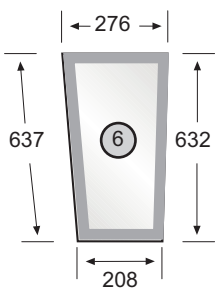

### SPECIAL ORDER ONLY.

All Dimensions quoted in Millimetres.  
Use Dimensions to Identify Correct Glass.  
To convert mm to inch; Divide mm by 25.4

**SPECIAL ORDER ONLY.**

All Dimensions quoted in Millimetres.  
Use Dimensions to Identify Correct Glass.  
To convert mm to inch; Divide mm by 25.4