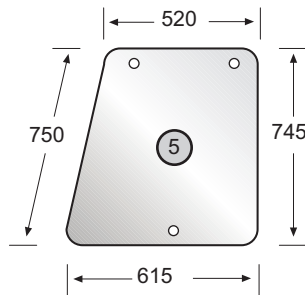

SPECIAL ORDER ONLY.

All Dimensions quoted in Millimetres.
Use Dimensions to Identify Correct Glass.
To convert mm to inch; Divide mm by 25.4

Cab Glass

Cab Type : Worldwide "Q" Super

For Models: 5610, 6610, 6710, 6810,
7610, 7710, 7810, 7910, 8210, 8630,
8730, 8830, TW5, TW15, TW25, TW35

F11

Sparex Replacement Spare Parts
for Ford/New Holland (65->)

SPECIAL ORDER ONLY.

	SPAREX No.	DESCRIPTION	EQUIVALENT	TRACTOR MODEL
1	S.10055	Windshield - Tinted	E5NN 9403102AA	
2	S.10059	Lower Front - Tinted - RH	E4NN 9400246AA	
3	S.10058	Lower Front - Tinted - LH	E4NN 9400247AA	
4	S.10057	Lower Door - Tinted - LH & RH	D8NN94223A88BA	
5	S.10056	Side Window - Tinted	E4NN94501N75AA	
6	S.10060	Upper Rear - Tinted	E4NN9442006AA	
7	S.10047	Middle Rear - Tinted	D6NN94420N11A	
8	S.10049	Lower Rear - Tinted	D7NN94420N26A	

These parts are Sparex parts and are not manufactured by the Original Equipment Manufacturer. Original Manufacturers' names, part numbers and descriptions are quoted for reference purposes only and are not intended to indicate or suggest that our replacement parts are made by the OEM.