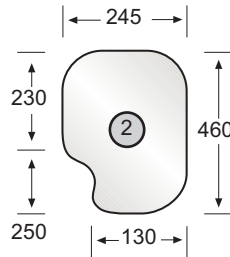

### SPECIAL ORDER ONLY.

All Dimensions quoted in Millimetres.  
Use Dimensions to Identify Correct Glass.  
To convert mm to inch; Divide mm by 25.4

**SPECIAL ORDER ONLY.**

All Dimensions quoted in Millimetres.  
Use Dimensions to Identify Correct Glass.  
To convert mm to inch; Divide mm by 25.4