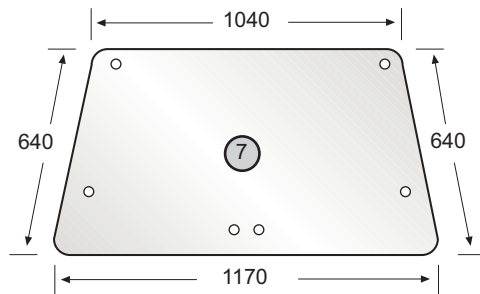

Sparex Replacement Spare Parts
for Ford/New Holland (65->)

SPECIAL ORDER ONLY.

All Dimensions quoted in Millimetres.
Use Dimensions to Identify Correct Glass.
To convert mm to inch; Divide mm by 25.4

Cab Glass

Cab Type : Sekura Low Profile

Models: 2810, 2910, 3610,
3910, 4110, 4610, 5610,
6610, 7610, Ind. 234, 334

Sparex Replacement Spare Parts
for Ford/New Holland (65->)

SPECIAL ORDER ONLY.

	SPAREX No.	DESCRIPTION	EQUIVALENT	TRACTOR MODEL
1	S.10072	Windshield - Clear	E2NN 9403010AA	
2	S.10073	Side Window - Clear - LH & RH	E2NN 9400133AA	
3	S.10074	Upper Door - LH - Clear	E2NN 94214A37BA	
3	S.10075	Upper Door - RH - Clear	E2NN94214A36BA	
4	S.10076	Lower Door - LH - Clear	E2NN94214A37AA	
4	S.10077	Lower Door - RH - Clear	E2NN94214A36AA	
5	S.10078	Lower Front - LH & RH - Clear	E2NN 9400247AA	
6	S.10079	Lower Front - Framed LH - Clear	E2NN 94000R69AA	
6	S.10080	Lower Front - Framed RH - Clear	E2NN 94000R68AA	
7	S.10081	Upper Rear - Clear	E2NN 9442006BA	Excluding 3610
8	S.10082	Upper Rear - Clear	E2NN 9442006AA	3610 Only
9	S.10084	Sliding Lower Rear - Clear	E2NN 9442007BA	Excluding 5610, 6610, 7610
10	S.10083	Fixed Lower Rear - Clear	E2NN 9442007AA	Excluding 5610, 6610, 7610
11	S.10085	Upper Door - LH & RH - Clear	E3NN 94214A37AA/ E3NN 94214A36BA	
12	S.10086	Lower Door - LH & RH - Clear	E3NN 94214A37BA E3NN 94214A36AA	

These parts are Sparex parts and are not manufactured by the Original Equipment Manufacturer. Original Manufacturers' names, part numbers and descriptions are quoted for reference purposes only and are not intended to indicate or suggest that our replacement parts are made by the OEM.