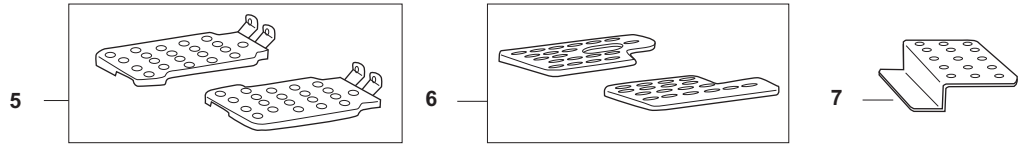

Step Plates and Related Components

OUR #	DESCRIPTION	EQUIVALENT	TRACTOR MODEL
1	R61128 Step Plate Assembly - LH Does NOT Include Rear Bracket		9N, 2N
2	R61127 Step Plate Assembly - RH Does NOT Include Rear Bracket		9N, 2N
3	R42997 Rear Step Plate Bracket		9N, 2N
4	R66747 Step Plate Set w/ Bracket	957E16473B 957E16472A	Dexta, Super Dexta
5	R66749 Step Plate Set - LH/RH	E1ADKN16472-RH E1ADKN16473-LH	Fordson Major, Fordson Power Major (52-11/60)
6	R66859 Step Plate Set - LH/RH	E1ADDN16450A-RH E1ADDN16451A-LH	Fordson Power Major, Fordson Super Major (12/60->)
7	R66860 Footstep		Fordson Major, Fordson Power Major, Fordson Super Major