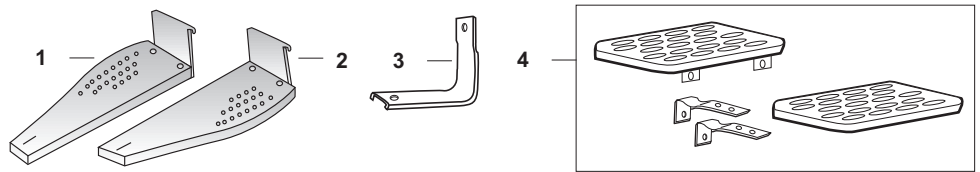

F12

Step Plates and Related Components

OUR #	DESCRIPTION	EQUIVALENT	TRACTOR MODEL
1	R61128 Step Plate Assembly - LH Does NOT Include Rear Bracket		9N, 2N
2	R61127 Step Plate Assembly - RH Does NOT Include Rear Bracket		9N, 2N
3	R42997 Rear Step Plate Bracket		9N, 2N
4	R66747 Step Plate Set w/ Bracket	957E16473B 957E16472A	Dexta, Super Dexta
5	R66749 Step Plate Set - LH/RH	E1ADKN16472-RH E1ADKN16473-LH	Fordson Major, Fordson Power Major (52-11/60)
6	R66859 Step Plate Set - LH/RH	E1ADDN16450A-RH E1ADDN16451A-LH	Fordson Power Major, Fordson Super Major (12/60->)
7	R66860 Footstep		Fordson Major, Fordson Power Major, Fordson Super Major