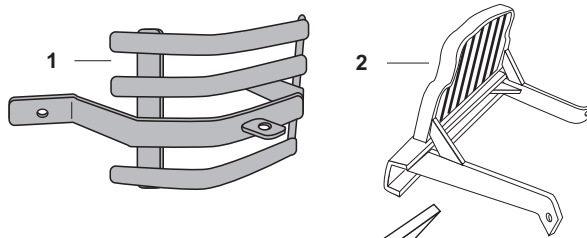

F12

Bumpers, IT Manuals, Tool Boxes and Miscellaneous

OUR #	DESCRIPTION	EQUIVALENT	TRACTOR MODEL
1	R60660 Bumper	311541HD	9N, 2N, 8N
2	R60709 Bumper - Red or Blue (Specify when ordering)		NAA, Jubilee, 600, 800, 601, 801, 2000, 4000
3	FO4 I + T Manual		9N, 2N, 8N
3	FO19 I + T Manual		NAA, Jubilee
3	FO20 I + T Manual		600, 700, 800, 900, 601, 701, 801, 901, 2000, 4000
3	FO201 I + T Manual		Dexta, Super Dexta, Fordson Major, Power Major, Super Major
4	R75928 Tool Box - Black (A=16", B=4 3/4", C=5")		Universal (Lid opens flat against surface)
5	R42931 Tool Box - Red Primer (A=11", B=4 1/2", C=4")		9N, 2N (Reuse original bracket)
6	R60518 Tool Box - (17") Grey Metal		
7	R60587 Tool Box - Restoration Quality (Fits Between Step Plate and Rear Axle Housing)	C5NN17005F NCA17005A	600, 700, 800, 900, 601, 701, 801, 901, 2000, 4000
8	R60175 Tractor Cover - Brown		9N, 2N, 8N
9*	R60495 Slow Moving Vehicle Emblem Metal - Type 1		
9*	R60494 Slow Moving Vehicle Emblem Decal Only - Type 1		
9*	R60489 Slow Moving Vehicle Emblem Metal - Type 2		
9*	R60492 Slow Moving Vehicle Emblem Plastic - Type 2		
9*	R60491 Slow Moving Vehicle Emblem Decal Only - Type 2		
10	R60497 Mounting Spade		
11	R60496 Mounting Socket w/ Hardware		
12	R60498 Reflective Strip - Red - Type 2 w/ Cold Weather Adhesive		
12	R60499 Reflective Strip - Yellow - Type 2 w/ Cold Weather Adhesive		