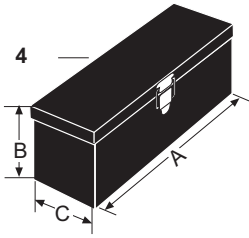

F12

Bumpers, IT Manuals, Tool Boxes and Miscellaneous

OUR #	DESCRIPTION	EQUIVALENT	TRACTOR MODEL
1	R60660 Bumper	311541HD	9N, 2N, 8N
2	R60709 Bumper - Red or Blue (Specify when ordering)		NAA, Jubilee, 600, 800, 601, 801, 2000, 4000
3	FO4 I + T Manual		9N, 2N, 8N
3	FO19 I + T Manual		NAA, Jubilee
3	FO20 I + T Manual		600, 700, 800, 900, 601, 701, 801, 901, 2000, 4000
3	FO201 I + T Manual		Dexta, Super Dexta, Fordson Major, Power Major, Super Major
4	R75928 Tool Box - Black (A=16", B=4 3/4", C=5")		Universal (Lid opens flat against surface)
5	R42931 Tool Box - Red Primer (A=11", B=4 1/2", C=4")		9N, 2N (Reuse original bracket)
6	R60518 Tool Box - (17") Grey Metal		
7	R60587 Tool Box - Restoration Quality (Fits Between Step Plate and Rear Axle Housing)	C5NN17005F NCA17005A	600, 700, 800, 900, 601, 701, 801, 901, 2000, 4000
8	R60175 Tractor Cover - Brown		9N, 2N, 8N
9*	R60495 Slow Moving Vehicle Emblem Metal - Type 1		
9*	R60494 Slow Moving Vehicle Emblem Decal Only - Type 1		
9*	R60489 Slow Moving Vehicle Emblem Metal - Type 2		
9*	R60492 Slow Moving Vehicle Emblem Plastic - Type 2		
9*	R60491 Slow Moving Vehicle Emblem Decal Only - Type 2		
10	R60497 Mounting Spade		
11	R60496 Mounting Socket w/ Hardware		
12	R60498 Reflective Strip - Red - Type 2 w/ Cold Weather Adhesive		
12	R60499 Reflective Strip - Yellow - Type 2 w/ Cold Weather Adhesive		