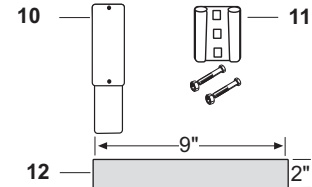

F12

Bumpers, IT Manuals, Tool Boxes and Miscellaneous

OUR #	DESCRIPTION	EQUIVALENT	TRACTOR MODEL
1	R60660 Bumper	311541HD	9N, 2N, 8N
2	R60709 Bumper - Red or Blue (Specify when ordering)		NAA, Jubilee, 600, 800, 601, 801, 2000, 4000
3	FO4 I + T Manual		9N, 2N, 8N
3	FO19 I + T Manual		NAA, Jubilee
3	FO20 I + T Manual		600, 700, 800, 900, 601, 701, 801, 901, 2000, 4000
3	FO201 I + T Manual		Dexta, Super Dexta, Fordson Major, Power Major, Super Major
4	R75928 Tool Box - Black (A=16", B=4 3/4", C=5")		Universal (Lid opens flat against surface)
5	R42931 Tool Box - Red Primer (A=11", B=4 1/2", C=4")		9N, 2N (Reuse original bracket)
6	R60518 Tool Box - (17") Grey Metal		
7	R60587 Tool Box - Restoration Quality (Fits Between Step Plate and Rear Axle Housing)	C5NN17005F NCA17005A	600, 700, 800, 900, 601, 701, 801, 901, 2000, 4000
8	R60175 Tractor Cover - Brown		9N, 2N, 8N
9*	R60495 Slow Moving Vehicle Emblem Metal - Type 1		
9*	R60494 Slow Moving Vehicle Emblem Decal Only - Type 1		
9*	R60489 Slow Moving Vehicle Emblem Metal - Type 2		
9*	R60492 Slow Moving Vehicle Emblem Plastic - Type 2		
9*	R60491 Slow Moving Vehicle Emblem Decal Only - Type 2		
10	R60497 Mounting Spade		
11	R60496 Mounting Socket w/ Hardware		
12	R60498 Reflective Strip - Red - Type 2 w/ Cold Weather Adhesive		
12	R60499 Reflective Strip - Yellow - Type 2 w/ Cold Weather Adhesive		