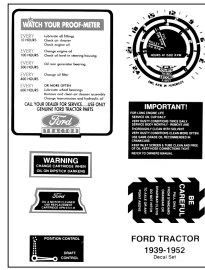

F12

Decals

1