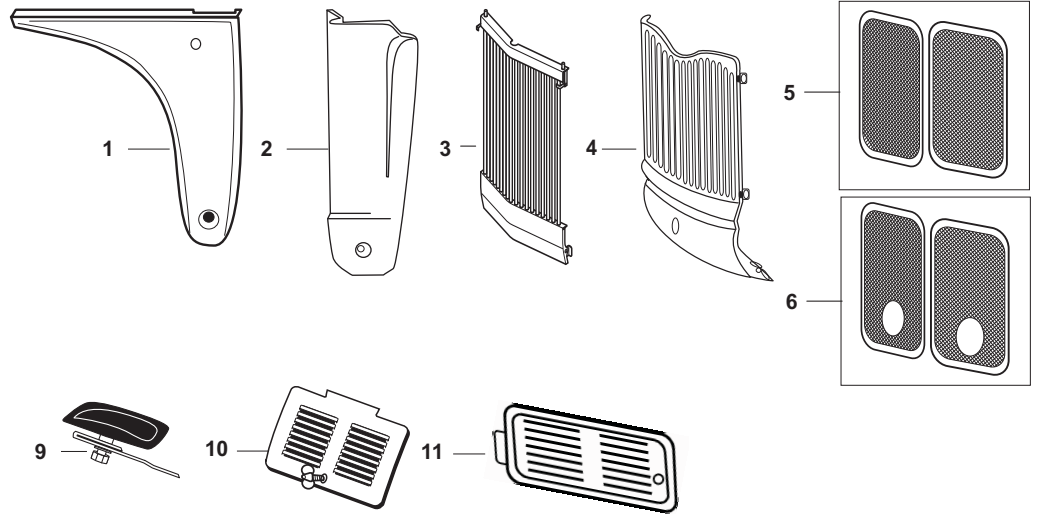

F12

Hood Side Panels, Grill Assemblies and Related Components

	OUR #	DESCRIPTION	EQUIVALENT	TRACTOR MODEL
1	R66869	Hood Side Panel - RH	8N16618	8N
1	R66870	Hood Side Panel - LH	8N16619	8N
2	R61514	Hood Side Panel - RH	C3NN16652A NCA16652A	NAA, Jubilee, 600, 800, 601, (801 w/ modification), 2000, 4000 (except Rowcrop)
2	R61513	Hood Side Panel - LH	C3NN16653A NCA16653A	NAA, Jubilee, 600, 800, 601, (801 w/ modification) 2000, 4000 (except Rowcrop)
3	R60600	Front Grill Assembly	8N8204	8N, (2N, 9N w/ modification)
3	R60310	Front Grill Assembly - Restoration Quality	8N8204	8N, (2N, 9N w/ modification)
4	R61985	Front Grill Assembly - Restoration Quality	NCA8200A	NAA, Jubilee, 600, 800, 601
5	R66745	Grill Set - RH/LH w/out Light Holes	957E8163A 957E8164A	Dexta, Super Dexta
5	R66835	Grill Set - RH/LH w/out Light Holes	E1ADKN8163A E1ADKN8164A	Fordson Major, Fordson Power Major (52-11/60)
6	R66743	Grill Set - RH/LH w/ Light Holes	957E8163B 957E8164B	Dexta, Super Dexta
6	R66836	Grill Set - RH/LH w/ Light Holes	E1ADDN8163 E1ADDN8164	Fordson Super Major, Fordson Power Major (11/60-64)
7	R66578	Hood Emblem Housing	311319	NAA, Jubilee, 600, 700, 800, 900, 601, 701, 801, 901,
8	R61991	Rubber Bumper - Battery Door	358159A1S	9N, 2N, 8N
9	R60601	Handle & Latch - Battery Door	9N16625	9N, 2N, 8N
10	R60602	Air Cleaner Door	8N9661	8N
11	R61571	Air Cleaner Door - Restoration Quality	NAA9661B	NAA, Jubilee, 600, 700, 800, 900, 601, 701, 801, 901, 2000, 4000