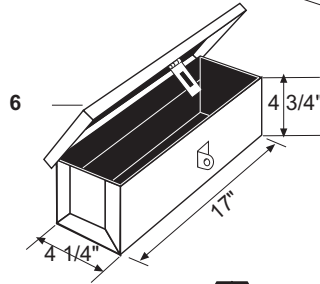

F12

Bumpers, IT Manuals, Tool Boxes and Miscellaneous

OUR #	DESCRIPTION	EQUIVALENT	TRACTOR MODEL
1	R60660 Bumper	311541HD	9N, 2N, 8N
2	R60709 Bumper - Red or Blue (Specify when ordering)		NAA, Jubilee, 600, 800, 601, 801, 2000, 4000
3	FO4 I + T Manual		9N, 2N, 8N
3	FO19 I + T Manual		NAA, Jubilee
3	FO20 I + T Manual		600, 700, 800, 900, 601, 701, 801, 901, 2000, 4000
3	FO201 I + T Manual		Dexta, Super Dexta, Fordson Major, Power Major, Super Major
4	R75928 Tool Box - Black (A=16", B=4 3/4", C=5")		Universal (Lid opens flat against surface)
5	R42931 Tool Box - Red Primer (A=11", B=4 1/2", C=4")		9N, 2N (Reuse original bracket)
6	R60518 Tool Box - (17") Grey Metal		
7	R60587 Tool Box - Restoration Quality (Fits Between Step Plate and Rear Axle Housing)	C5NN17005F NCA17005A	600, 700, 800, 900, 601, 701, 801, 901, 2000, 4000
8	R60175 Tractor Cover - Brown		9N, 2N, 8N
9*	R60495 Slow Moving Vehicle Emblem Metal - Type 1		
9*	R60494 Slow Moving Vehicle Emblem Decal Only - Type 1		
9*	R60489 Slow Moving Vehicle Emblem Metal - Type 2		
9*	R60492 Slow Moving Vehicle Emblem Plastic - Type 2		
9*	R60491 Slow Moving Vehicle Emblem Decal Only - Type 2		
10	R60497 Mounting Spade		
11	R60496 Mounting Socket w/ Hardware		
12	R60498 Reflective Strip - Red - Type 2 w/ Cold Weather Adhesive		
12	R60499 Reflective Strip - Yellow - Type 2 w/ Cold Weather Adhesive		