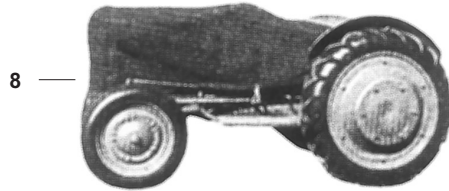

OUR #	DESCRIPTION	EQUIVALENT	TRACTOR MODEL
1	R60660 Bumper	311541HD	9N, 2N, 8N
2	R60709 Bumper - Red or Blue (Specify when ordering)		NAA, Jubilee, 600, 800, 601, 801, 2000, 4000
3	FO4 I + T Manual		9N, 2N, 8N
3	FO19 I + T Manual		NAA, Jubilee
3	FO20 I + T Manual		600, 700, 800, 900, 601, 701, 801, 901, 2000, 4000
3	FO201 I + T Manual		Dexta, Super Dexta, Fordson Major, Power Major, Super Major
4	R75928 Tool Box - Black (A=16", B=4 3/4", C=5")		Universal (Lid opens flat against surface)
5	R42931 Tool Box - Red Primer (A=11", B=4 1/2", C=4")		9N, 2N (Reuse original bracket)
6	R60518 Tool Box - (17") Grey Metal		
7	R60587 Tool Box - Restoration Quality (Fits Between Step Plate and Rear Axle Housing)	C5NN17005F NCA17005A	600, 700, 800, 900, 601, 701, 801, 901, 2000, 4000
8	R60175 Tractor Cover - Brown		9N, 2N, 8N
9*	R60495 Slow Moving Vehicle Emblem Metal - Type 1		
9*	R60494 Slow Moving Vehicle Emblem Decal Only - Type 1		
9*	R60489 Slow Moving Vehicle Emblem Metal - Type 2		
9*	R60492 Slow Moving Vehicle Emblem Plastic - Type 2		
9*	R60491 Slow Moving Vehicle Emblem Decal Only - Type 2		
10	R60497 Mounting Spade		
11	R60496 Mounting Socket w/ Hardware		
12	R60498 Reflective Strip - Red - Type 2 w/ Cold Weather Adhesive		
12	R60499 Reflective Strip - Yellow - Type 2 w/ Cold Weather Adhesive		

*NOTE:
Type 1: 2 Year outdoor service life with 600 feet or more of reflectability at dusk/dawn.
Type 2: 5 Year outdoor service life with 1000 feet or more of reflectability at dusk/dawn. (Recommended Choice)