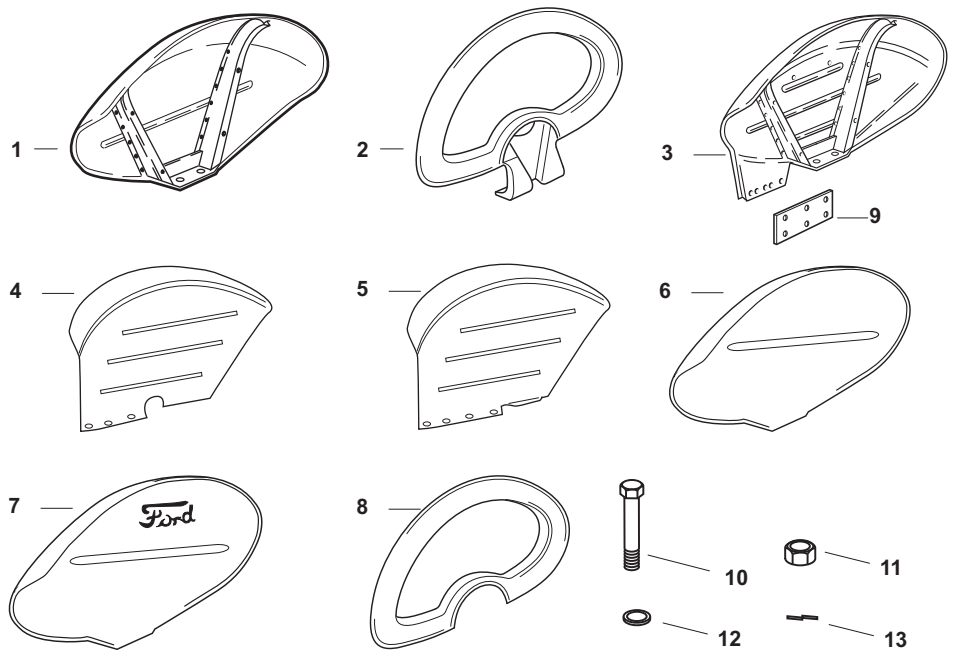

F12

Fenders and Miscellaneous

NOTE: Fit sheet metal before painting.

OUR #	DESCRIPTION	EQUIVALENT	TRACTOR MODEL
1	R41477 Fender Assembly	C0NN16312A	9N, 2N, 8N, NAA, Jubilee
2	R60670 Fender Assembly	C5NN16312AK C5NN16312AU	601, 801, 2000, 4000 (Except Rowcrop)
3	R60685 Fender Assembly - RH	957E16312A	Dexta, Super Dexta
3	R60686 Fender Assembly - LH	957E16313C	Dexta, Super Dexta
4	R66722 Fender Assembly - RH	E1ADKN16312B	Fordson Major, Fordson Power Major
4	R66723 Fender Assembly - LH	E1ADKN16313B	Fordson Major, Fordson Power Major
5	R66592 Fender Assembly - RH	E1ADDN16312B	Fordson Super Major
5	R66593 Fender Assembly - LH	E1ADDN16313E	Fordson Super Major
6	R60680 Fender Skin		9N, 2N, 8N, NAA, Jubilee
7	R61175 Fender Skin with FORD Script (Officially Licensed by FORD)		9N, 2N, 8N, NAA, Jubilee
8	R60690 Fender Skin	E1NN16315DA	601, 701, 801, 901, 2000, 4000
9	R42162 Fender Extensions	E250PA9	Dexta, Super Dexta (w/ 12 x 28 Tires)
10	R08931 Hex Head Bolt - 5/8" x 6 UNF		All Ford Tractors 1939-1964 (Except Major)
10	R53803 Hex Head Bolt - 5/8" x 7 UNF		All Ford Tractors 1939-1964 (Except Major)
11	R01002 Nut - 5/8" UNF		All Ford Tractors 1939-1964 (Except Major)
12	R04979 Flatwasher - 5/8"		All Ford Tractors 1939-1964 (Except Major)
13	R01033 Lockwasher - 5/8"		All Ford Tractors 1939-1964 (Except Major)