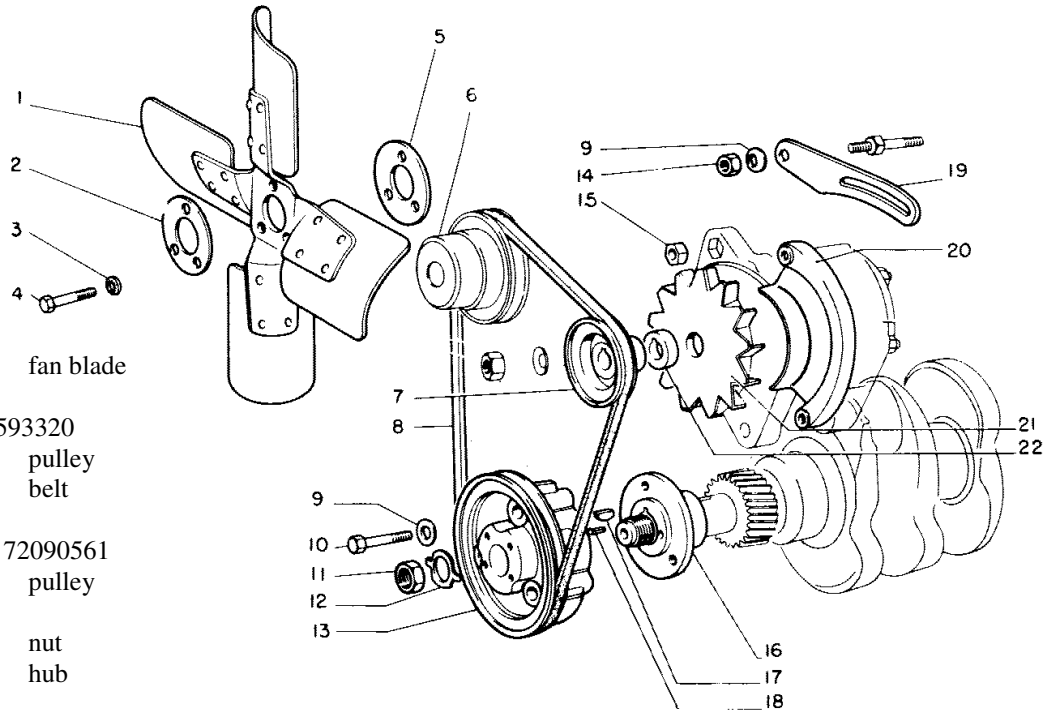

- 11 677179A cap
- rb 9966958
- rpls 72090620
- 12 31-2903431 radiator
- rb 72093204
- rpls 72090619, 30-3010910
- 14 677189A shroud
- 19 677182A bracket 2WD
- 19 31-2900330 bracket 4WD

- 1 676700A fan blade
- rb 72089485
- rpls R69800, 4593320
- 7 31-2902214 pulley
- 8 30-3045080 belt
- rb 72090561V
- rpls 72094519, 72090561
- 13 30-3014193 pulley
- rb 72089658
- 14 672226A nut
- 16 31-2900197 hub
- rb 72089645
- 17 31-2900034 key
- rb 72089643
- rpls 4655844
- 20 31-2902215 shield
- 21 31-2902438 fan
- 22 31-2902439 spacer

- 1 677214A hose
- 4 31-2902108 thermostat
- 5 677201A gasket
- 9 31-2900135 o-ring
- 10 31-2902109 pipe
- 11 31-2902106 gasket
- 15 72090472 water pump
- 17 677199A gasket

- 18 677210A pipe
- 20 677191A hose
- NOTE: 2 used without coolant heater
- 20 30-3182355 hose
- NOTE: used with coolant heater
- 20 156543A hose
- NOTE: used with coolant heater
- 22 30-3030105 pipe
- NOTE: used without coolant heater
- 22 155612A pipe
- NOTE: used with 30-3141748 coolant heater

- 24 31-2902107 deflector
- 25 677205A gasket
- 26 672197A screw
- 27 672363A screw
- 28 677198A gasket
- 29 677217A nut
- 30 677219A stud
- 31 672192A cap screw
- 32 31-2900629 support
- 33 31-2900630 plug
- 34 30-3030091 gasket
- 35 677192A valve
- NOTE: used without coolant heater
- 35 KS517 valve
- NOTE: used with coolant heater
- 30-3141748 coolant heater
- 30-3141756 cord
- 37 677197A valve
- 38 677193A boot
- 39 677194A sender
- 40 677215A gasket