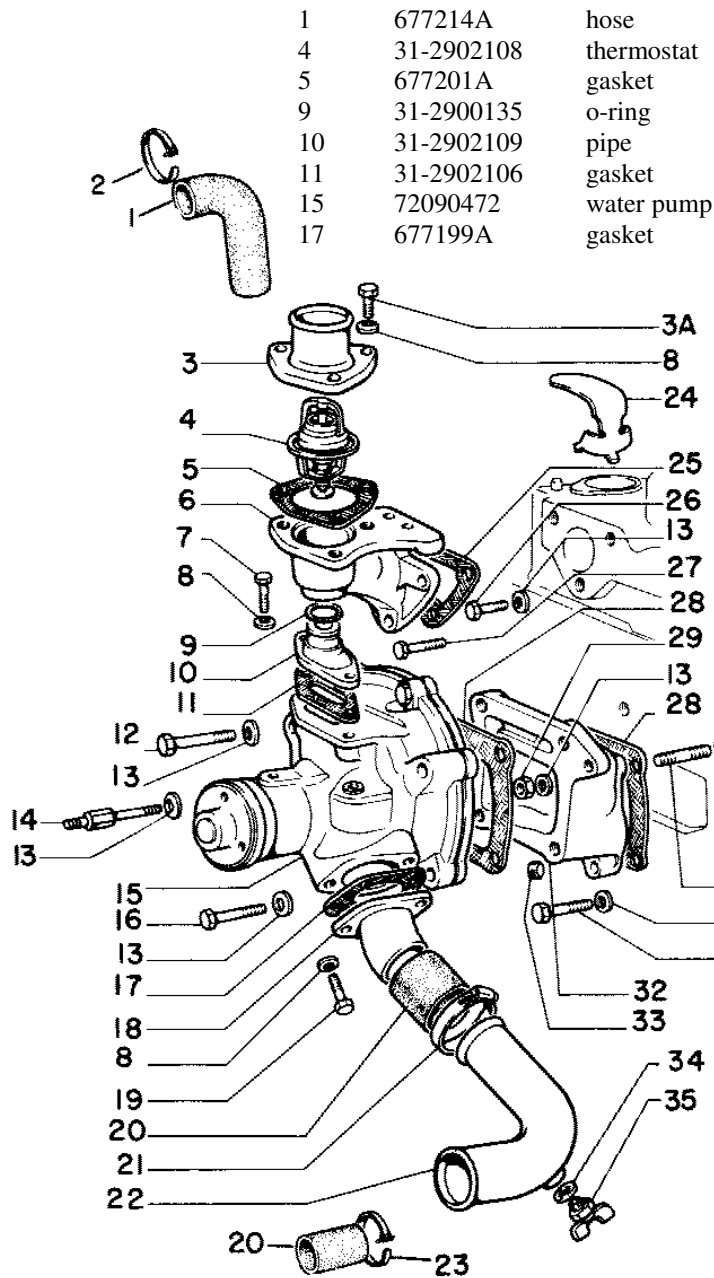

- 11 677179A cap
- rb 9966958
- rpls 72090620
- 12 31-2903431 radiator
- rb 72093204
- rpls 72090619, 30-3010910
- 14 677189A shroud
- 19 677182A bracket 2WD
- 19 31-2900330 bracket 4WD

- 1 676700A fan blade
- rb 72089485
- rpls R69800, 4593320
- 7 31-2902214 pulley
- 8 30-3045080 belt
- rb 72090561V
- rpls 72094519, 72090561
- 13 30-3014193 pulley
- rb 72089658
- 14 672226A nut
- 16 31-2900197 hub
- rb 72089645
- 17 31-2900034 key
- rb 72089643
- rpls 4655844
- 20 31-2902215 shield
- 21 31-2902438 fan
- 22 31-2902439 spacer

- 1 677214A hose
- 4 31-2902108 thermostat
- 5 677201A gasket
- 9 31-2900135 o-ring
- 10 31-2902109 pipe
- 11 31-2902106 gasket
- 15 72090472 water pump
- 17 677199A gasket

- 18 677210A pipe
- 20 677191A hose
- NOTE: 2 used without coolant heater
- 20 30-3182355 hose
- NOTE: used with coolant heater
- 20 156543A hose
- NOTE: used with coolant heater
- 22 30-3030105 pipe
- NOTE: used without coolant heater
- 22 155612A pipe
- NOTE: used with 30-3141748 coolant heater

- 24 31-2902107 deflector
- 25 677205A gasket
- 26 672197A screw
- 27 672363A screw
- 28 677198A gasket
- 29 677217A nut
- 30 677219A stud
- 31 672192A cap screw
- 32 31-2900629 support
- 33 31-2900630 plug
- 34 30-3030091 gasket
- 35 677192A valve
- NOTE: used without coolant heater
- 35 KS517 valve
- NOTE: used with coolant heater
- 30-3141748 coolant heater
- 30-3141756 cord
- 37 677197A valve
- 38 677193A boot
- 39 677194A sender
- 40 677215A gasket