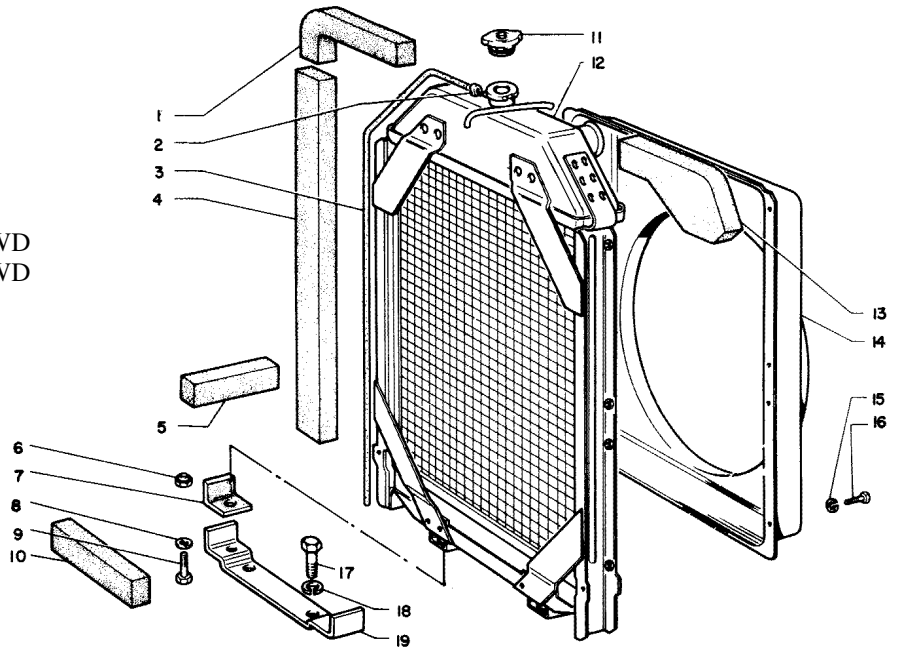

- 11 677179A cap
- rb 9966958
- rpls 72090620
- 12 31-2903431 radiator
- rb 72093204
- rpls 72090619, 30-3010910
- 14 677189A shroud
- 19 677182A bracket 2WD
- 19 31-2900330 bracket 4WD

- 1 676700A fan blade
- rb 72089485
- rpls R69800, 4593320
- 7 31-2902214 pulley
- 8 30-3045080 belt
- rb 72090561V
- rpls 72094519, 72090561
- 13 30-3014193 pulley
- rb 72089658
- 14 672226A nut
- 16 31-2900197 hub
- rb 72089645
- 17 31-2900034 key
- rb 72089643
- rpls 4655844
- 20 31-2902215 shield
- 21 31-2902438 fan
- 22 31-2902439 spacer

- 1 677214A hose
- 4 31-2902108 thermostat
- 5 677201A gasket
- 9 31-2900135 o-ring
- 10 31-2902109 pipe
- 11 31-2902106 gasket
- 15 72090472 water pump
- 17 677199A gasket

- 18 677210A pipe
- 20 677191A hose
- NOTE: 2 used without coolant heater
- 20 30-3182355 hose
- NOTE: used with coolant heater
- 20 156543A hose
- NOTE: used with coolant heater
- 22 30-3030105 pipe
- NOTE: used without coolant heater
- 22 155612A pipe
- NOTE: used with 30-3141748 coolant heater