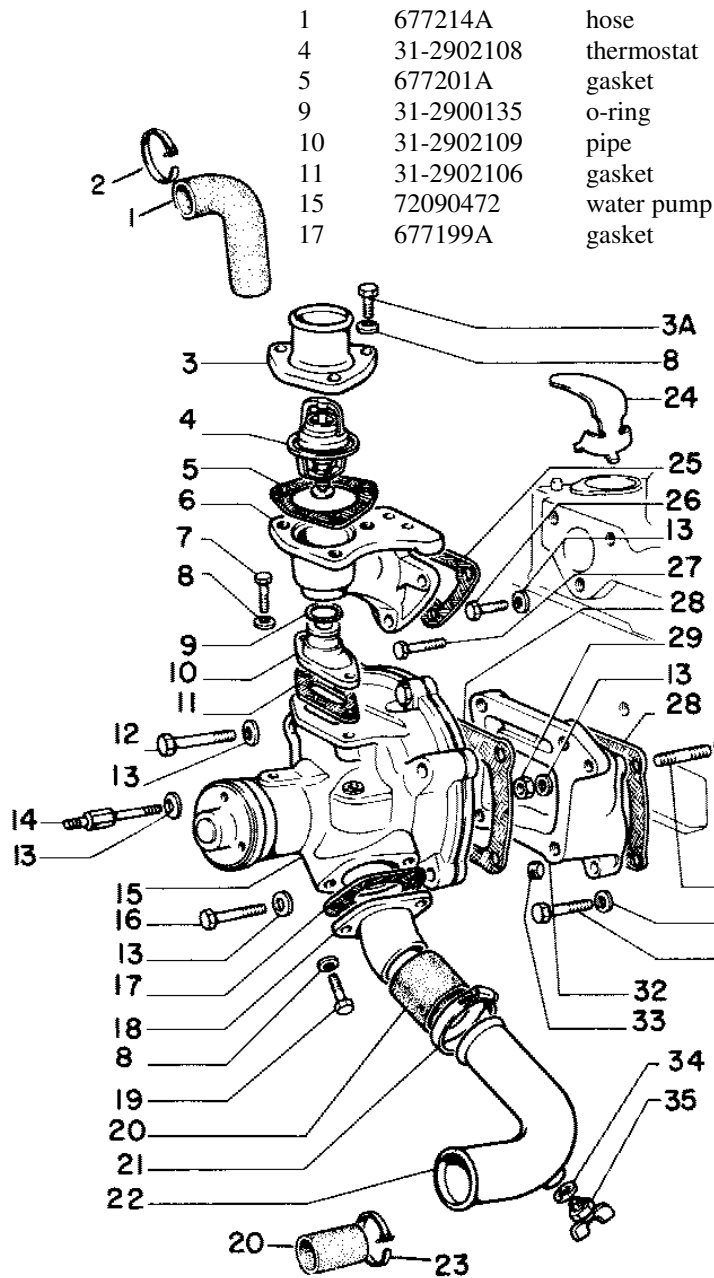

- 11 677179A cap
- rb 9966958
- rpls 72090620
- 12 31-2903431 radiator
- rb 72093204
- rpls 72090619, 30-3010910
- 14 677189A shroud
- 19 677182A bracket 2WD
- 19 31-2900330 bracket 4WD

- 1 676700A fan blade
- 7 31-2902214 pulley
- 8 30-3045080 belt
- rb 72090561V
- rpls 72094519, 72090561
- 13 30-3014193 pulley
- rb 72089658
- 14 672226A nut
- 16 31-2900197 hub
- rb 72089645
- 17 31-2900034 key
- rb 72089643
- rpls 4655844
- 20 31-2902215 shield
- 21 31-2902438 fan
- 22 31-2902439 spacer

- 18 677210A pipe
- 20 677191A hose
- NOTE: 2 used without coolant heater
- 20 30-3182355 hose
- NOTE: used with coolant heater
- 20 156543A hose
- NOTE: used with coolant heater
- 22 30-3030105 pipe
- NOTE: used without coolant heater
- 22 155612A pipe
- NOTE: used with 30-3141748 coolant heater

- 24 31-2902107 deflector
- 25 677205A gasket
- 26 672197A screw
- 27 672363A screw
- 28 677198A gasket
- 29 677217A nut
- 30 677219A stud
- 31 672192A cap screw
- 32 31-2900629 support
- 33 31-2900630 plug
- 34 30-3030091 gasket
- 35 677192A valve
- NOTE: used without coolant heater
- 35 KS517 valve
- NOTE: used with coolant heater
- 30-3141748 coolant heater
- 30-3141756 cord
- 37 677197A valve
- 38 677193A boot
- 39 677194A sender
- 40 677215A gasket