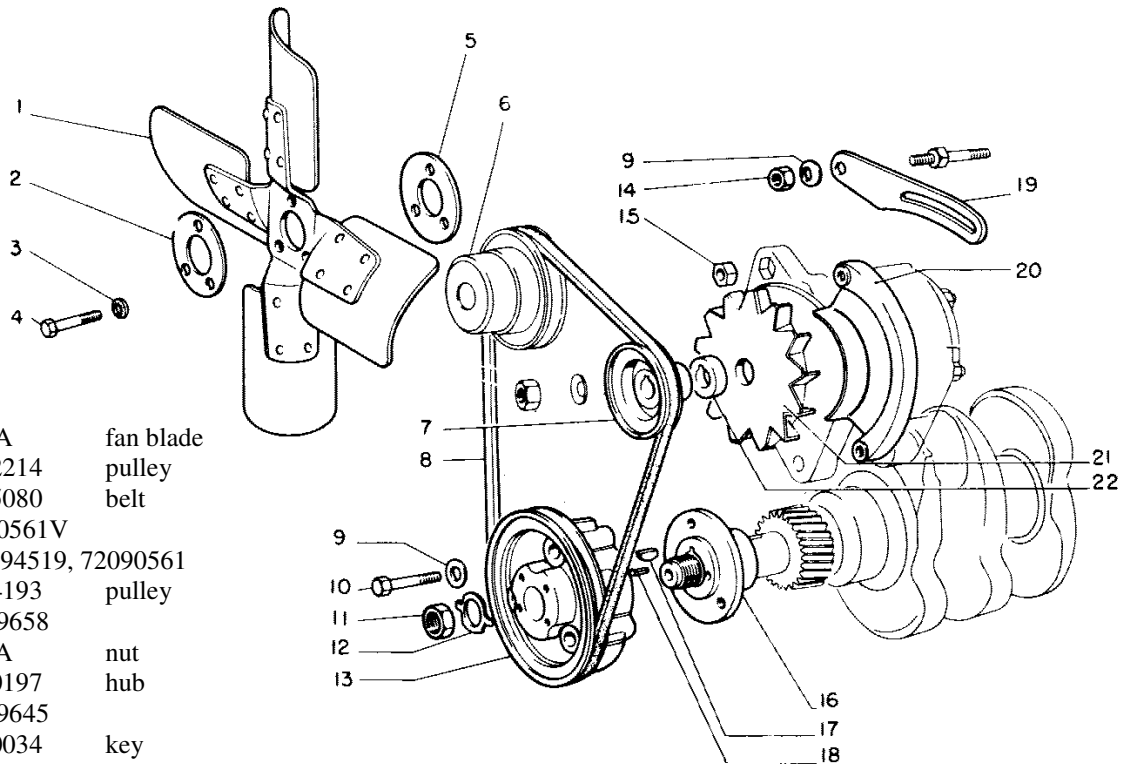

- 11 677179A cap
- rb 9966958
- rpls 72090620
- 12 31-2903431 radiator
- rb 72093204
- rpls 72090619, 30-3010910
- 14 677189A shroud
- 19 677182A bracket 2WD
- 19 31-2900330 bracket 4WD

- 1 676700A fan blade
- 7 31-2902214 pulley
- 8 30-3045080 belt
- rb 72090561V
- rpls 72094519, 72090561
- 13 30-3014193 pulley
- rb 72089658
- 14 672226A nut
- 16 31-2900197 hub
- rb 72089645
- 17 31-2900034 key
- rb 72089643
- rpls 4655844
- 20 31-2902215 shield
- 21 31-2902438 fan
- 22 31-2902439 spacer

- 18 677210A pipe
- 20 677191A hose
- NOTE: 2 used without coolant heater
- 20 30-3182355 hose
- NOTE: used with coolant heater
- 20 156543A hose
- NOTE: used with coolant heater
- 22 30-3030105 pipe
- NOTE: used without coolant heater
- 22 155612A pipe
- NOTE: used with 30-3141748 coolant heater

- 24 31-2902107 deflector
- 25 677205A gasket
- 26 672197A screw
- 27 672363A screw
- 28 677198A gasket
- 29 677217A nut
- 30 677219A stud
- 31 672192A cap screw
- 32 31-2900629 support
- 33 31-2900630 plug
- 34 30-3030091 gasket
- 35 677192A valve
- NOTE: used without coolant heater
- 35 KS517 valve
- NOTE: used with coolant heater
- 30-3141748 coolant heater
- 30-3141756 cord
- 37 677197A valve
- 38 677193A boot
- 39 677194A sender
- 40 677215A gasket