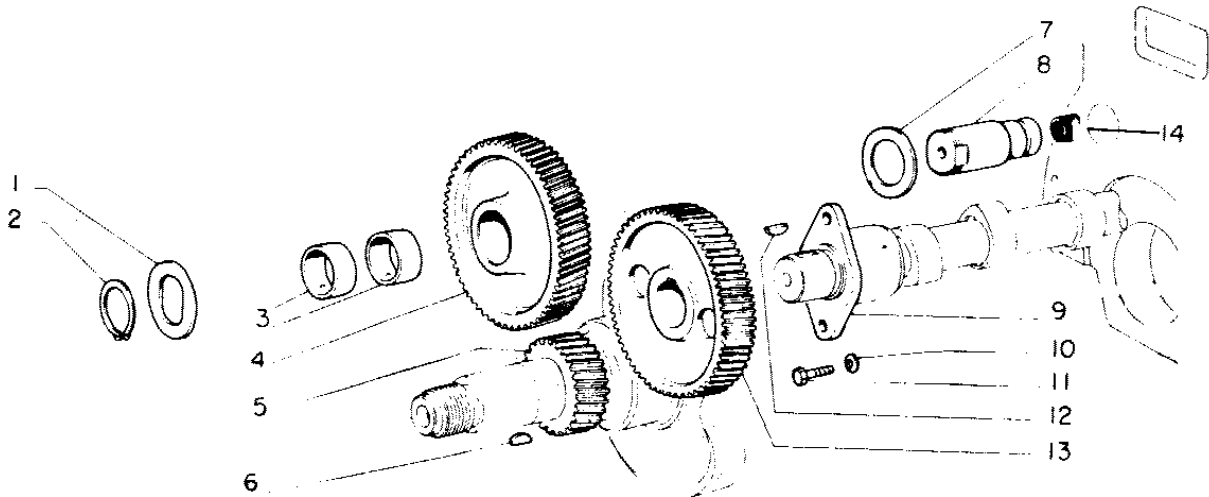

| | | | | | |
|---|------------|---------------------------|----|------------|----------------------------|
| 2 | 672172A | ring, retainer (70932123) | 18 | 676826A | spring (72091160) |
| 3 | 676851A | plug (70932237) | 19 | 676825A | cup (72089475) |
| 4 | 31-2902210 | shaft | 20 | 676828A | keeper (70932221) |
| 5 | 30-3010511 | camshaft | 21 | 677840A | cap (72089589) |
| 7 | 671945A | key (70932016) | 22 | 676836A | spring (72089509) |
| 10 | 676818A | gear (72089533) | 23 | 30-3048012 | washer (72089604) |
| 11 | 676844A | bushing (4718618) | 24 | 31-2902091 | valve, exhaust (72089669V) |
| 12 | 676845A | bushing (4718619) | 25 | 676832A | rod, push (72094487V) |
| 13 | 676846A | bushing (4718620) | 26 | 31-2903390 | tappet (72094013) |
| NOTE: Cam bushings also available in set of 3 | | | | | |
| 15 | 676841A | cup, intake (72089510) | | | |
| 16 | 30-3043223 | valve, intake (72094310V) | | | |
| 17 | 676827A | spring (72090613) | | | |

- | | | |
|----|------------|--|
| 1 | 31-2902027 | washer (72089659) |
| 2 | 676815A | lock ring |
| 3 | 31-2902207 | bushing (4670935) |
| 4 | 676819AS | gear (72089679) includes 31-2902207 bushing |
| 5 | 31-2900036 | gear |
| 6 | 31-2900034 | key (72089643) |
| 7 | 31-2902028 | washer (72089660) |
| 8 | 676814A | pin |
| 9 | 676811A | plate |
| 10 | 676775A | washer, lock |
| 11 | 672383A | cap screw |
| 12 | 671945A | key |
| 13 | 676818A | gear |
| 14 | 672318A | plug |