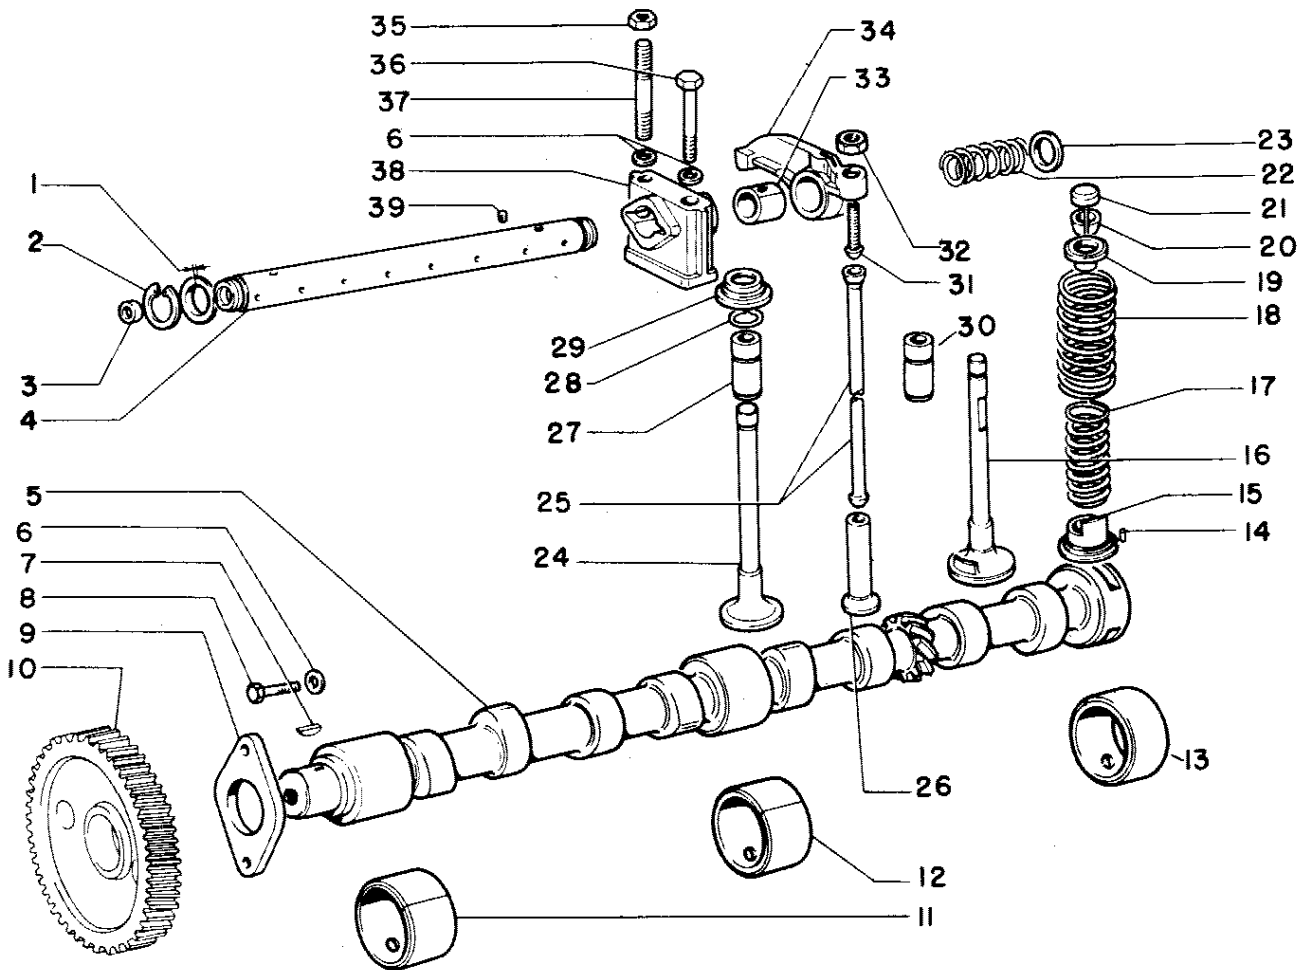

| | | | | | |
|---|------------|---------------------------|----|------------|----------------------------|
| 2 | 672172A | ring, retainer (70932123) | 18 | 676826A | spring (72091160) |
| 3 | 676851A | plug (70932237) | 19 | 676825A | cup (72089475) |
| 4 | 31-2902210 | shaft | 20 | 676828A | keeper (70932221) |
| 5 | 30-3010511 | camshaft | 21 | 677840A | cap (72089589) |
| 7 | 671945A | key (70932016) | 22 | 676836A | spring (72089509) |
| 10 | 676818A | gear (72089533) | 23 | 30-3048012 | washer (72089604) |
| 11 | 676844A | bushing (4718618) | 24 | 31-2902091 | valve, exhaust (72089669V) |
| 12 | 676845A | bushing (4718619) | 25 | 676832A | rod, push (72094487V) |
| 13 | 676846A | bushing (4718620) | 26 | 31-2903390 | tappet (72094013) |
| NOTE: Cam bushings also available in set of 3 | | | | | |
| 15 | 676841A | cup, intake (72089510) | | | |
| 16 | 30-3043223 | valve, intake (72094310V) | | | |
| 17 | 676827A | spring (72090613) | | | |

- | | | |
|----|------------|--|
| 1 | 31-2902027 | washer (72089659) |
| 2 | 676815A | lock ring |
| 3 | 31-2902207 | bushing (4670935) |
| 4 | 676819AS | gear (72089679) includes 31-2902207 bushing |
| 5 | 31-2900036 | gear |
| 6 | 31-2900034 | key (72089643) |
| 7 | 31-2902028 | washer (72089660) |
| 8 | 676814A | pin |
| 9 | 676811A | plate |
| 10 | 676775A | washer, lock |
| 11 | 672383A | cap screw |
| 12 | 671945A | key |
| 13 | 676818A | gear |
| 14 | 672318A | plug |